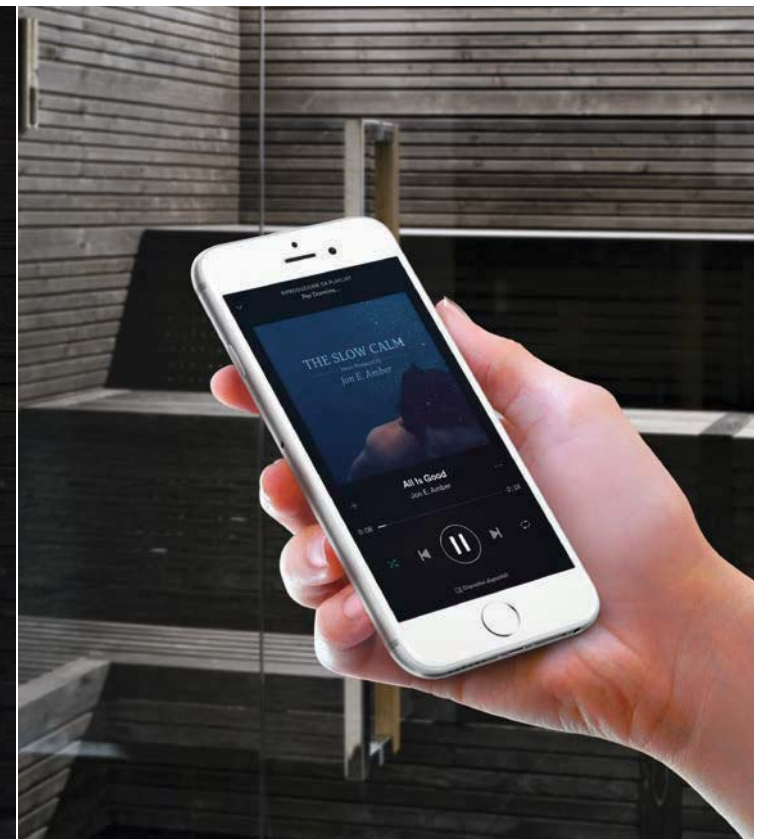

HEAT, COLOUR, PERFUMES AND MUSIC

GlamourSaunaPro features details, clean aesthetics and materials of natural inspiration that are pleasing to the touch, making the sauna experience yet more intensive.

HEAT BATH

The internal stove recreates the principles of the Finnish sauna with a temperature of 80-90°C and a relative humidity of 10-20%. Alternatively, the stove with humidifier offers a new version: the "soft sauna" with a temperature 50-60°C and a relative humidity of 40-60%.

NATURAL WOODS

The various coatings not only produce amazing chromatic effects, but have numerous curious properties: from the Canadian red cedar with its disinfectant characteristics, to the sweetness of the linden and the enveloping perfume of the black waxed fir.

LIGHTING

A cascade of indirect light naturally illuminates the interior, emphasizing the purity of the wood to create an enveloping effect. Soft, homogenous lighting evokes the naturally lit sauna, where the light was filtered from small windows set in the walls.

MUSIC

The music kit offers the preset Spa Music by Starpool. There is also an audio MP3 player with USB and Bluetooth technology as standard.