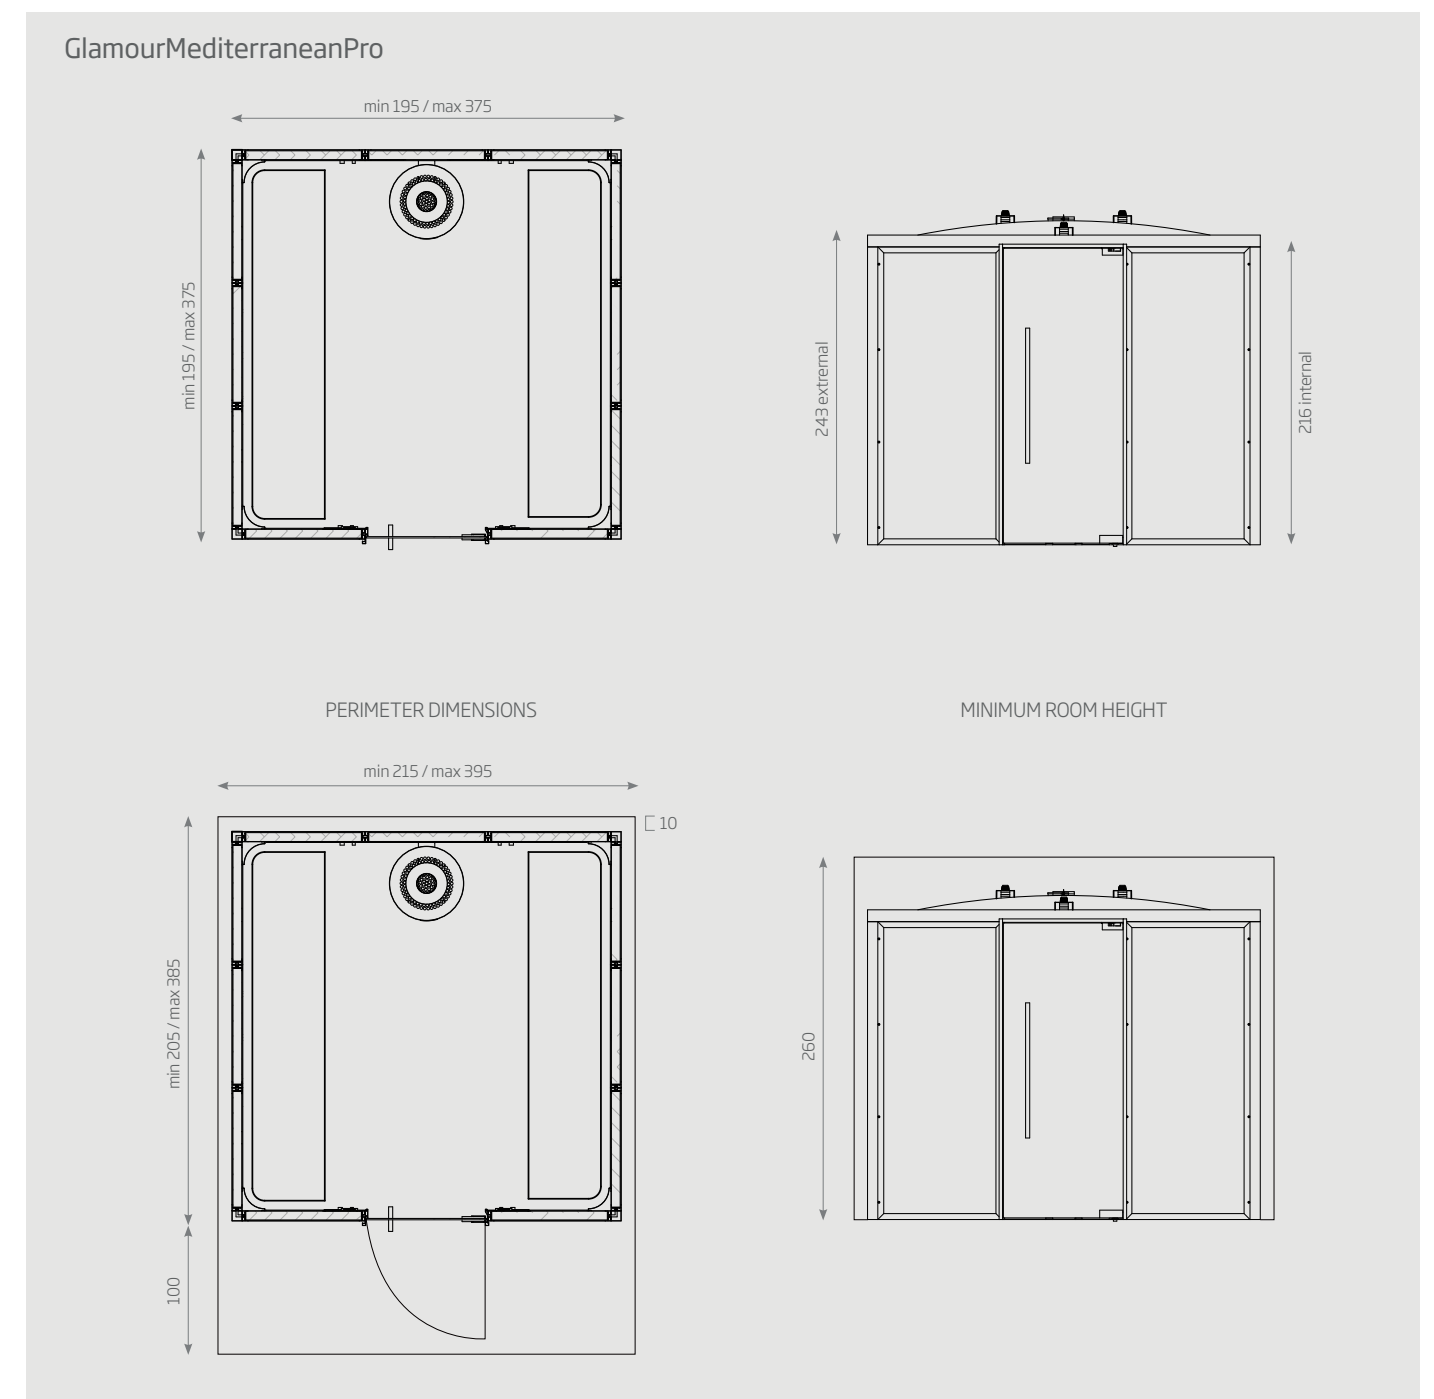

All layouts are available on page 66.