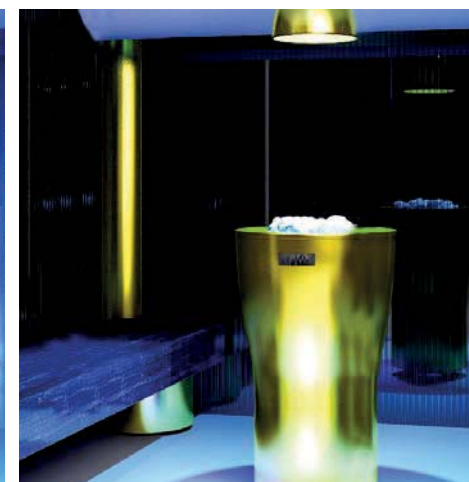

FITTINGS

ECOSTONE

Wall in white or black EcoStone.

SEATING

EcoStone ton sur ton with wall coating.

FUNCTIONAL ELEMENTS

Ice basin, ceiling distributor, wall columns and feet for seating in anodized aluminium. Choice of gold or silver.