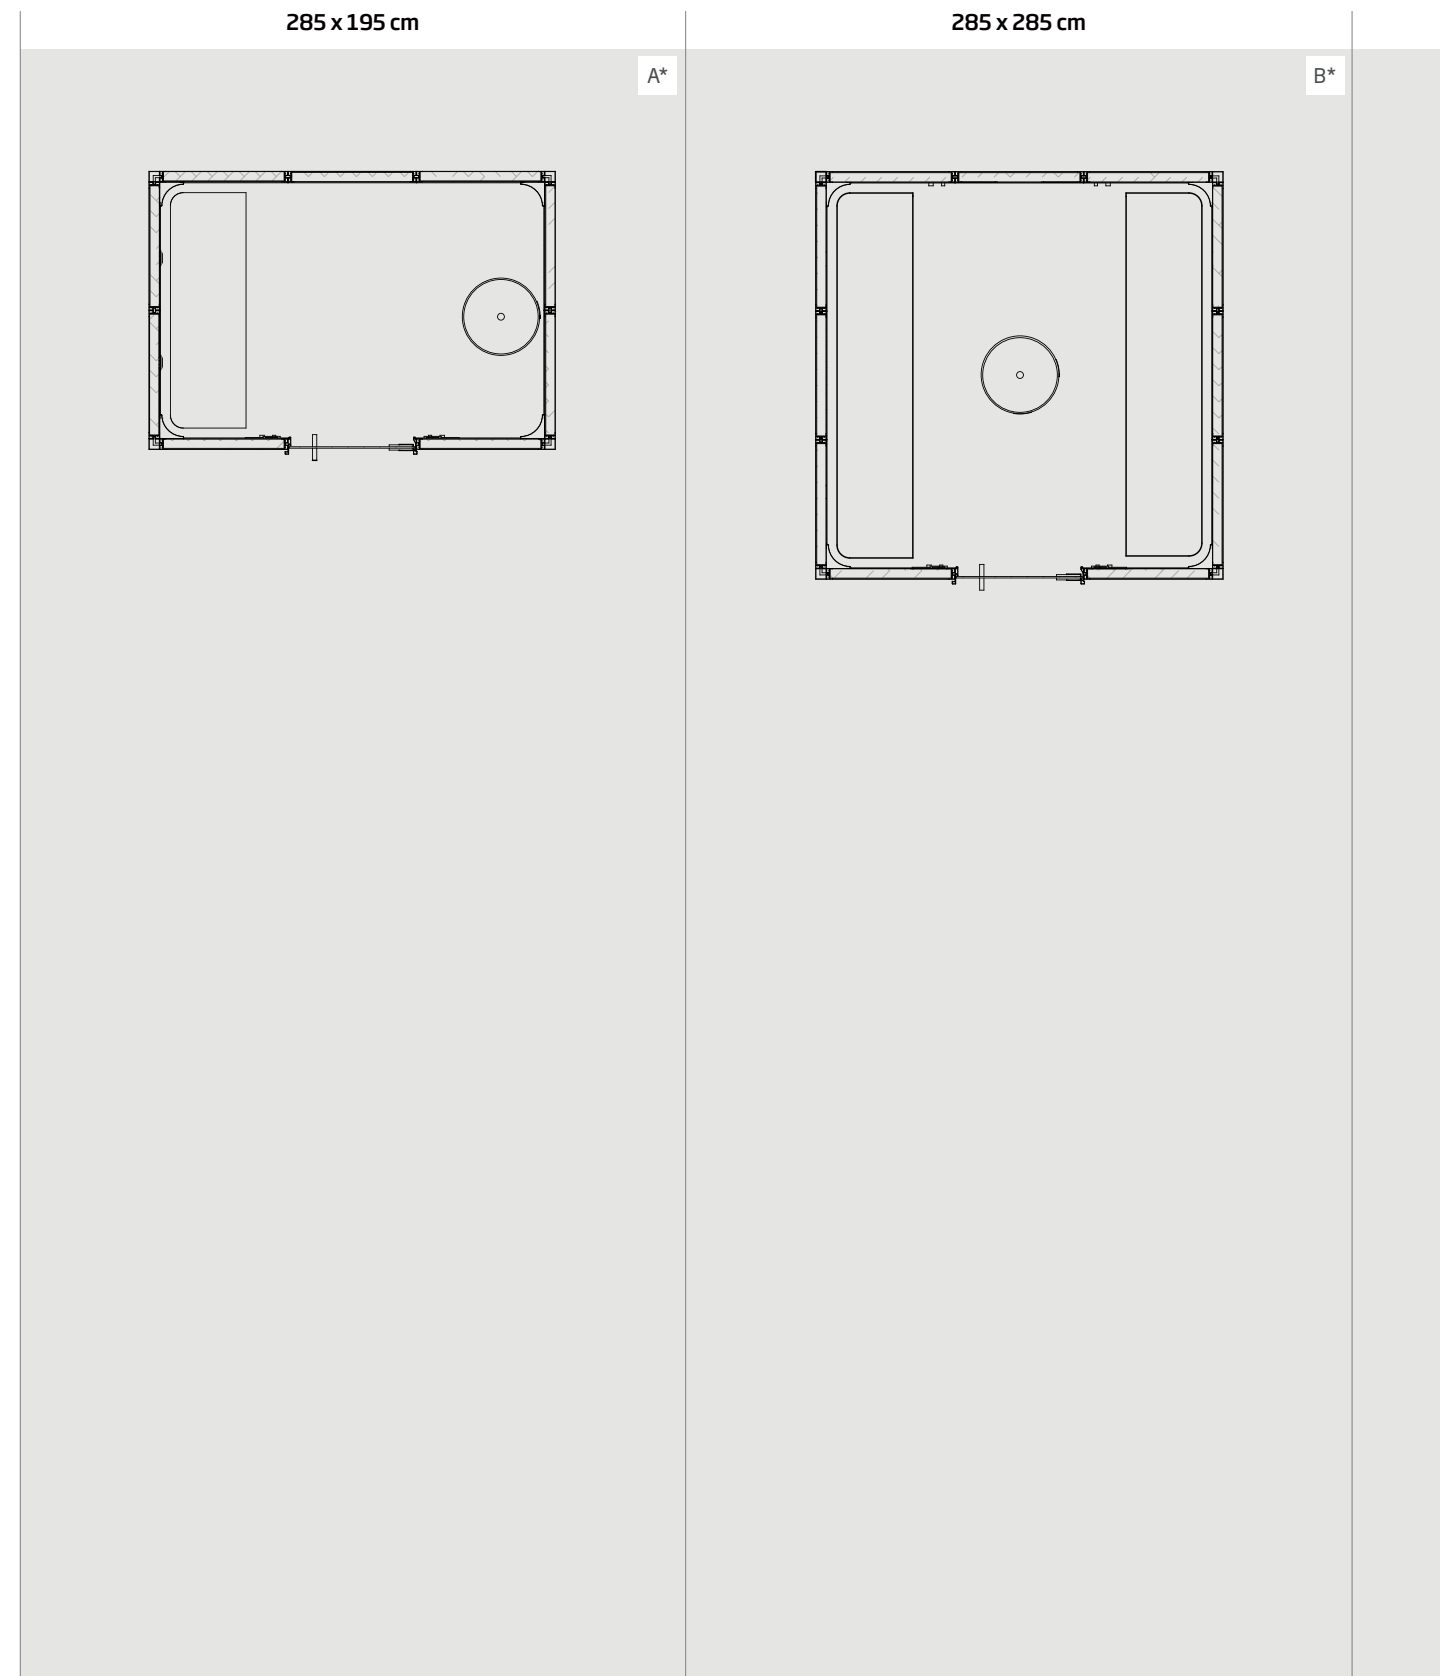

LAYOUT

GlamourIcePro

(*) All layouts shown are also available in the Vision version. The direction of door opening is determined at the moment of purchase.

HOW TO FIND STARPOOL

Starpool Headquarters

Starpool s.r.l.
Ziano di Fiemme
Via Stazione, 25
38030 Trento
T +39 0462 571881
info@starpool.com

Starpool Austria

Grabenweg, 68 - Soho 2.0
60020 Innsbruck - A
T T +43 512 341189
austria@starpool.com

Starpool Middle East

DWC Business Center
PO - box 712384 - Dubai UAE
T. +971 506029969
emirates@starpool.com

Starpool Asia Pte Ltd

Singapore 1 Kaki Bukit Road, 1, #02-14
Enterprise One 415934
T +65 68423166
singapore@starpool.com

Showrooms

Almaty
Astana
Bruxelles
Innsbruck
Kuala Lumpur
Lisboa
Madrid
Milan
Minsk
Moscow
Munich
Singapore
Zagreb
Zurich

MORE THAN **3.000 PROJECTS** IN THE WORLD
MORE THAN **500 RESIDENCES** FURNISHED
WITH **STARPOOL PRODUCTS**

FOLLOW US

[in](#) /Starpool [ig](#) /starpool.official [f](#) /StarpoolOfficial [p](#) /Starpool

starpool.com

Starpool, Wellness Concept, Sweet, Mediterranean Bath, Rivestimento Milano, Rivestimento Cortina, Relax, Excite, Purify sono marchi di proprietà Starpool s.r.l. registrati in paesi dell'Unione Europea e nel mondo.

SweetProMed, SweetProSauna, SweetProSteam, SweetSpa, SweetSauna50, SweetSense, SweetSauna90, SweetSpa Eramosa, SpaTable, sono brevetti, modelli o domande di brevetto di Starpool s.r.l. in paesi dell'Unione Europea e del mondo. Starpool® si riserva il diritto di modifiche ai prodotti e alla documentazione senza obbligo di preavviso alcuno per un continuo processo di sviluppo e miglioramento del prodotto.

Concept: Starpool • Graphic design: Creativamente (PD) • Revision 2019: Davide Giudici
Art director/copywriter: Marketing Starpool • Photos: Germano Borrelli - Damiano Nava - Gaia Panozzo
Photorealistic render: Nudesign Studio • Printed by: Litografia Editrice Saturnia (TN)