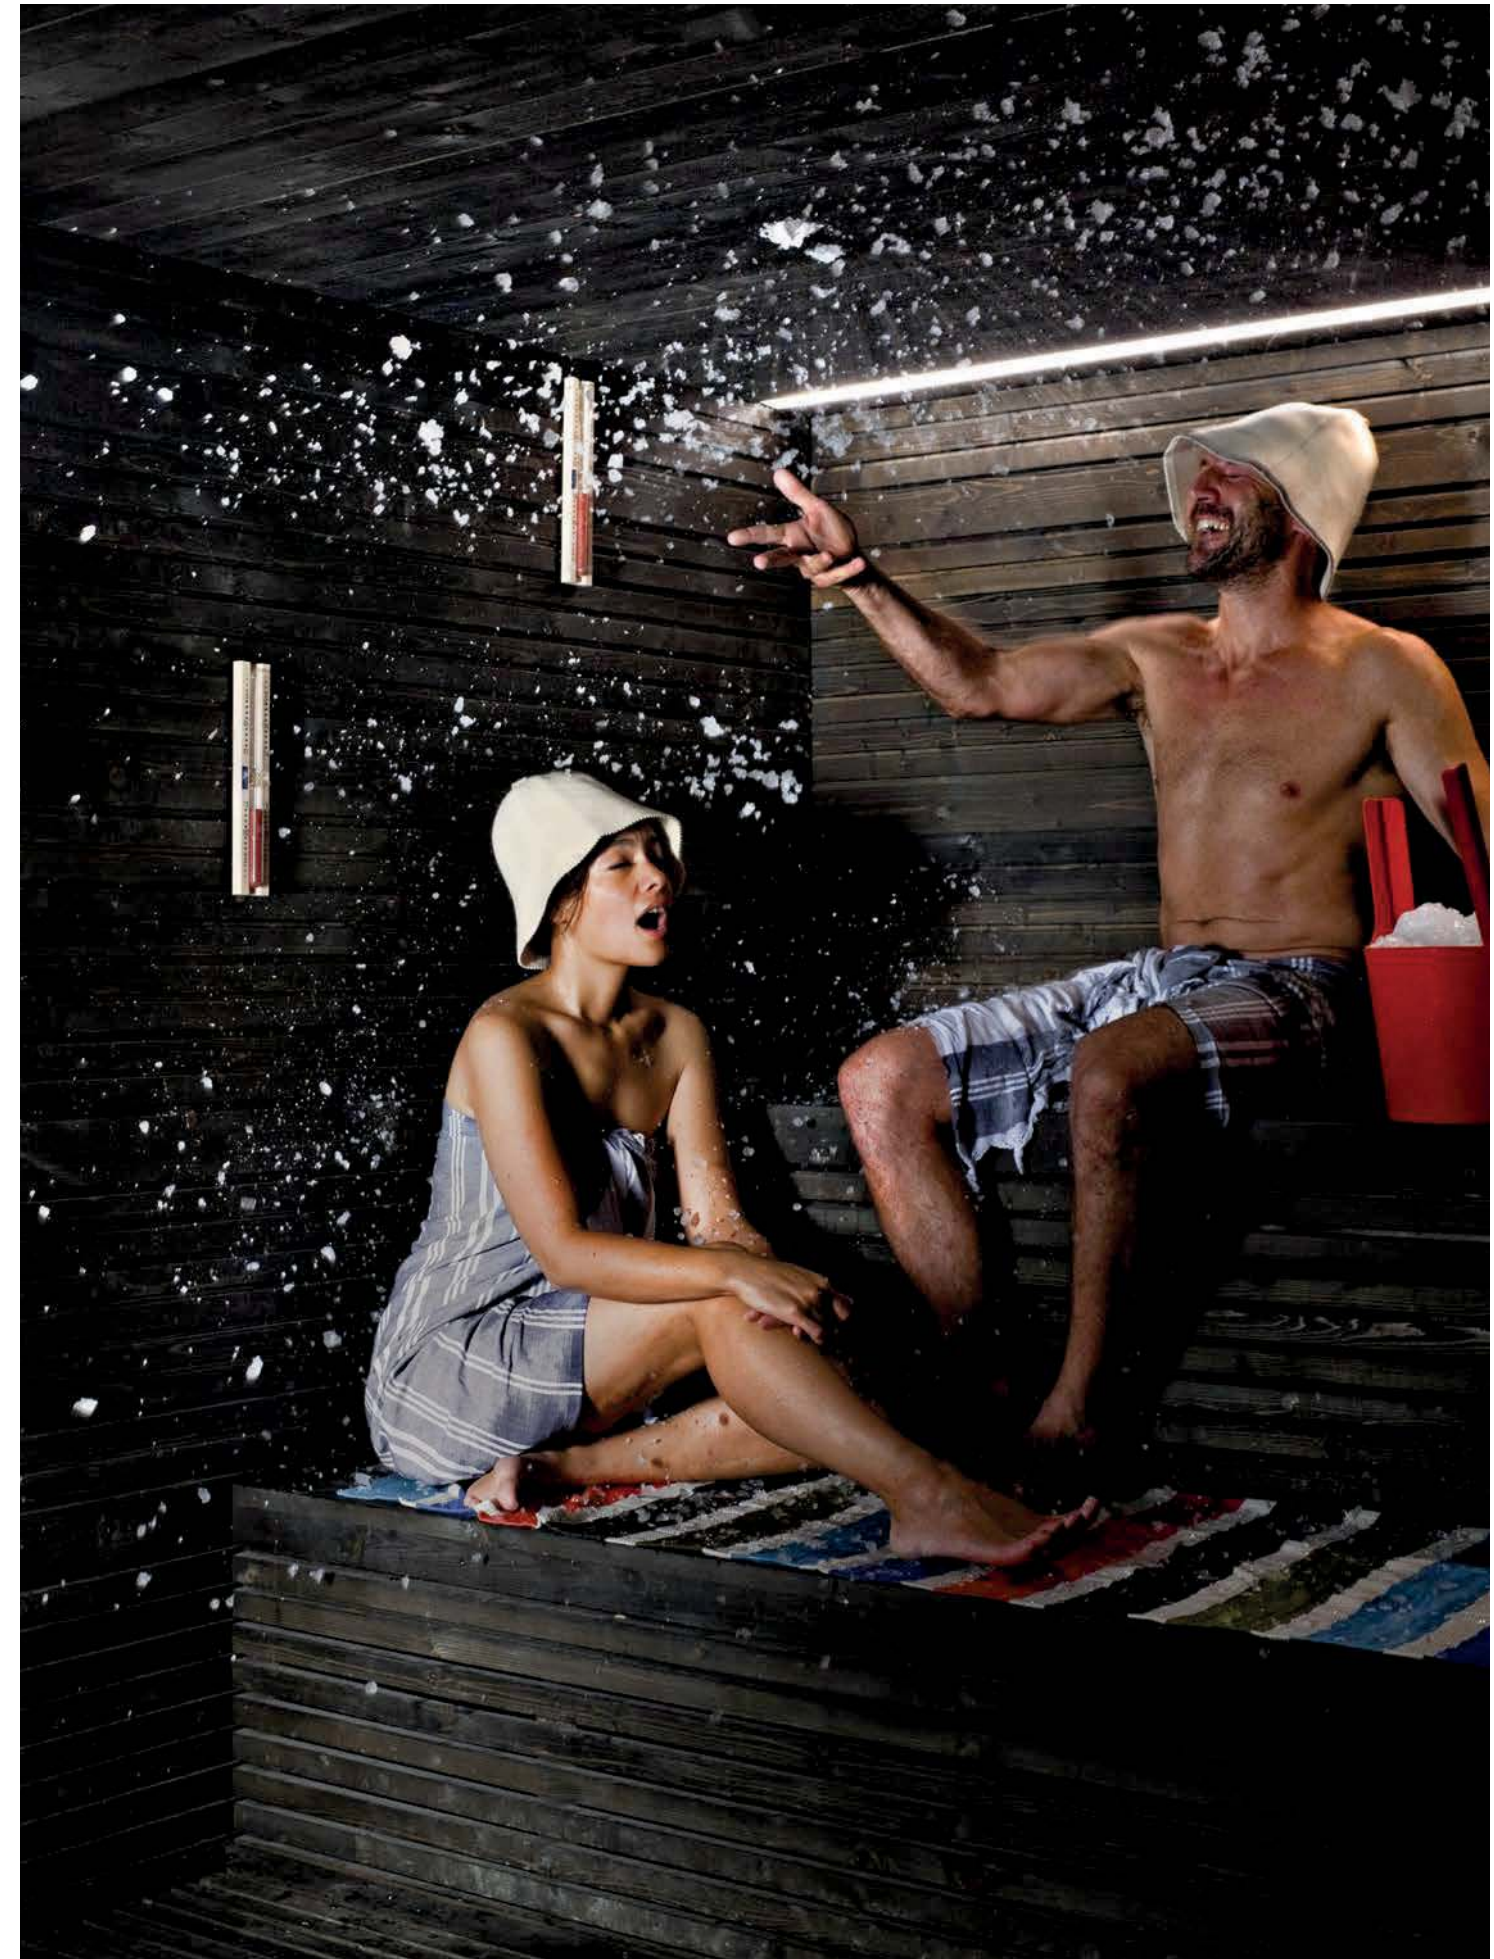

All layouts are available on page 62.

GlamourSaunaPro

design Cristiano Mino

A JOURNEY INTO THE PAST TO THE HEART OF A FASCINATING NORDIC CULTURE

GlamourSaunaPro

THE FINNISH FAVOURITE

GlamourSaunaPro brings up-to-date the fascinating aspects of Nordic culture, breathing new life into traditional ambiances. The Savublack version in firwood from the Fiemme Valley reinterprets the typical "Savusauna" or "SmokeSauna" - a Finnish favourite - where the absence of any chimney causes soot to accumulate on the seating and walls. The special black waxed treatment ensures maximum cleanliness along with a muted atmospheric effect in natural tones of coal, dark brown and anthracite. Combining tradition and innovation, there is also a version in Canadian red cedar with its special antibacterial and disinfectant properties, as well as Italian linden with its characteristic veiled white and powdery ambience.