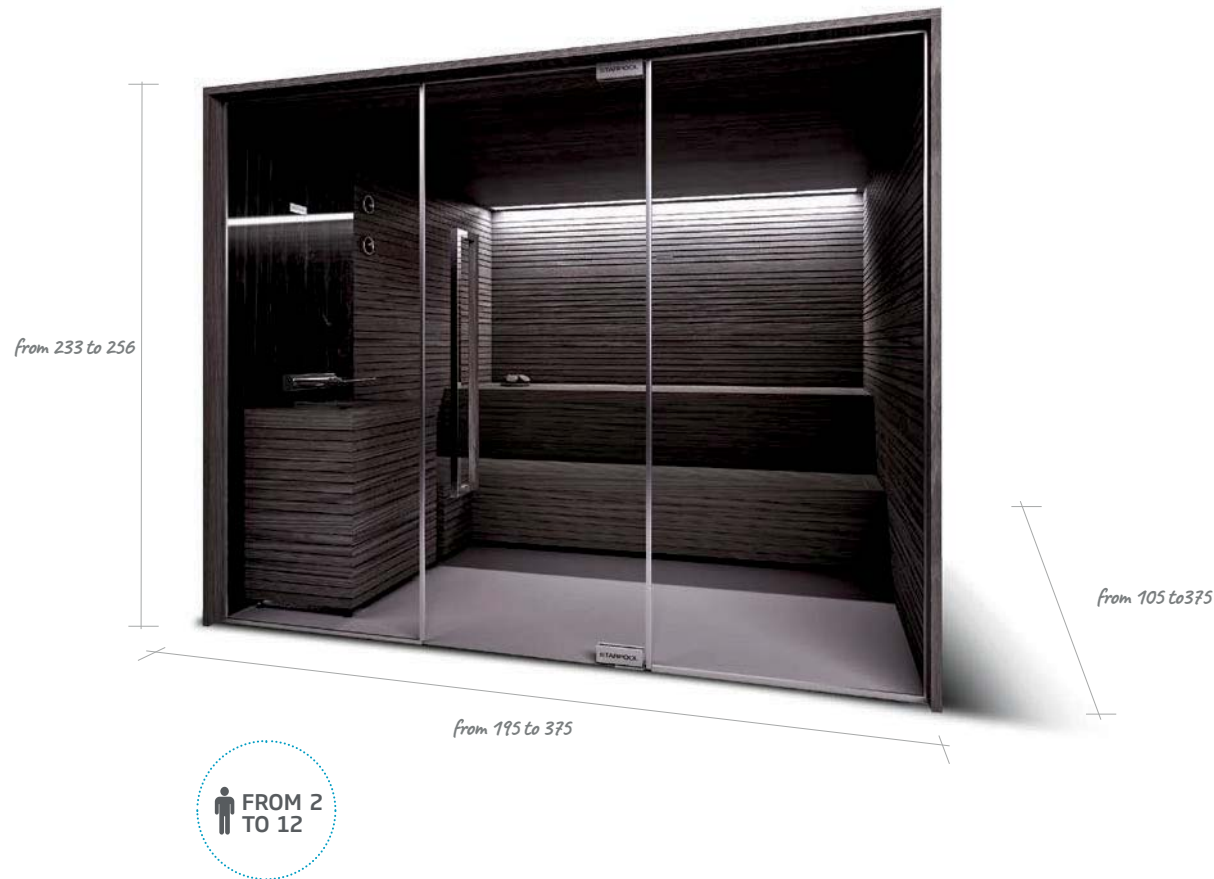

GlamourSaunaPro