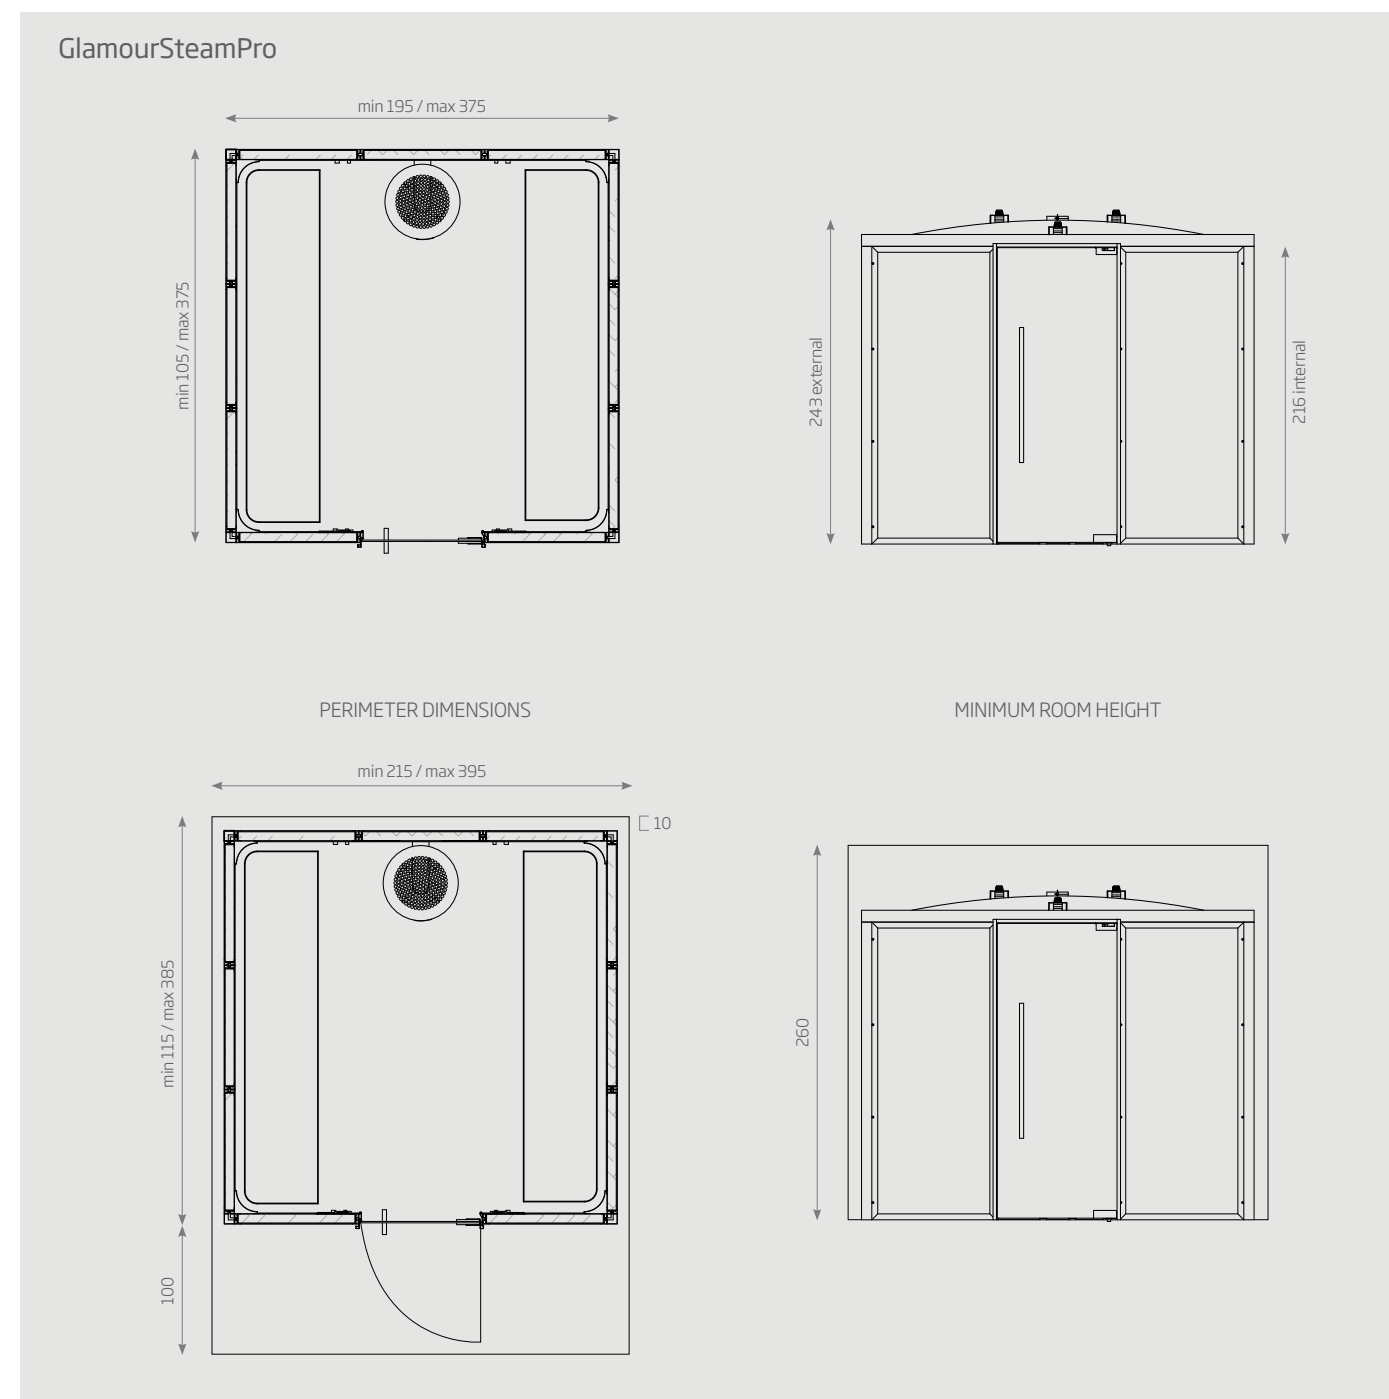

N.B. No flooring is provided for GlamourSteamPro: this must be realized according to the planning arrangements.
(*) The glazed front of the Vision version can measure up to a maximum of 285 cm: for larger layouts two walls are provided on the left and right sides of the glazing.

GlamourSteamPro & GlamourSteamPro Vision - functions:

ALARM	Button inside cabin
AROMATIZED STEAM BATH	Activated from technical area
LIGHT	Activated from technical area
MP3 WITH MUSIC PLAY/STOP/REW/FF/VOLUME+/-	Activated from technical area
WALL JET, COLD WATER ONLY	Activated from technical area

All layouts are available on page 62.