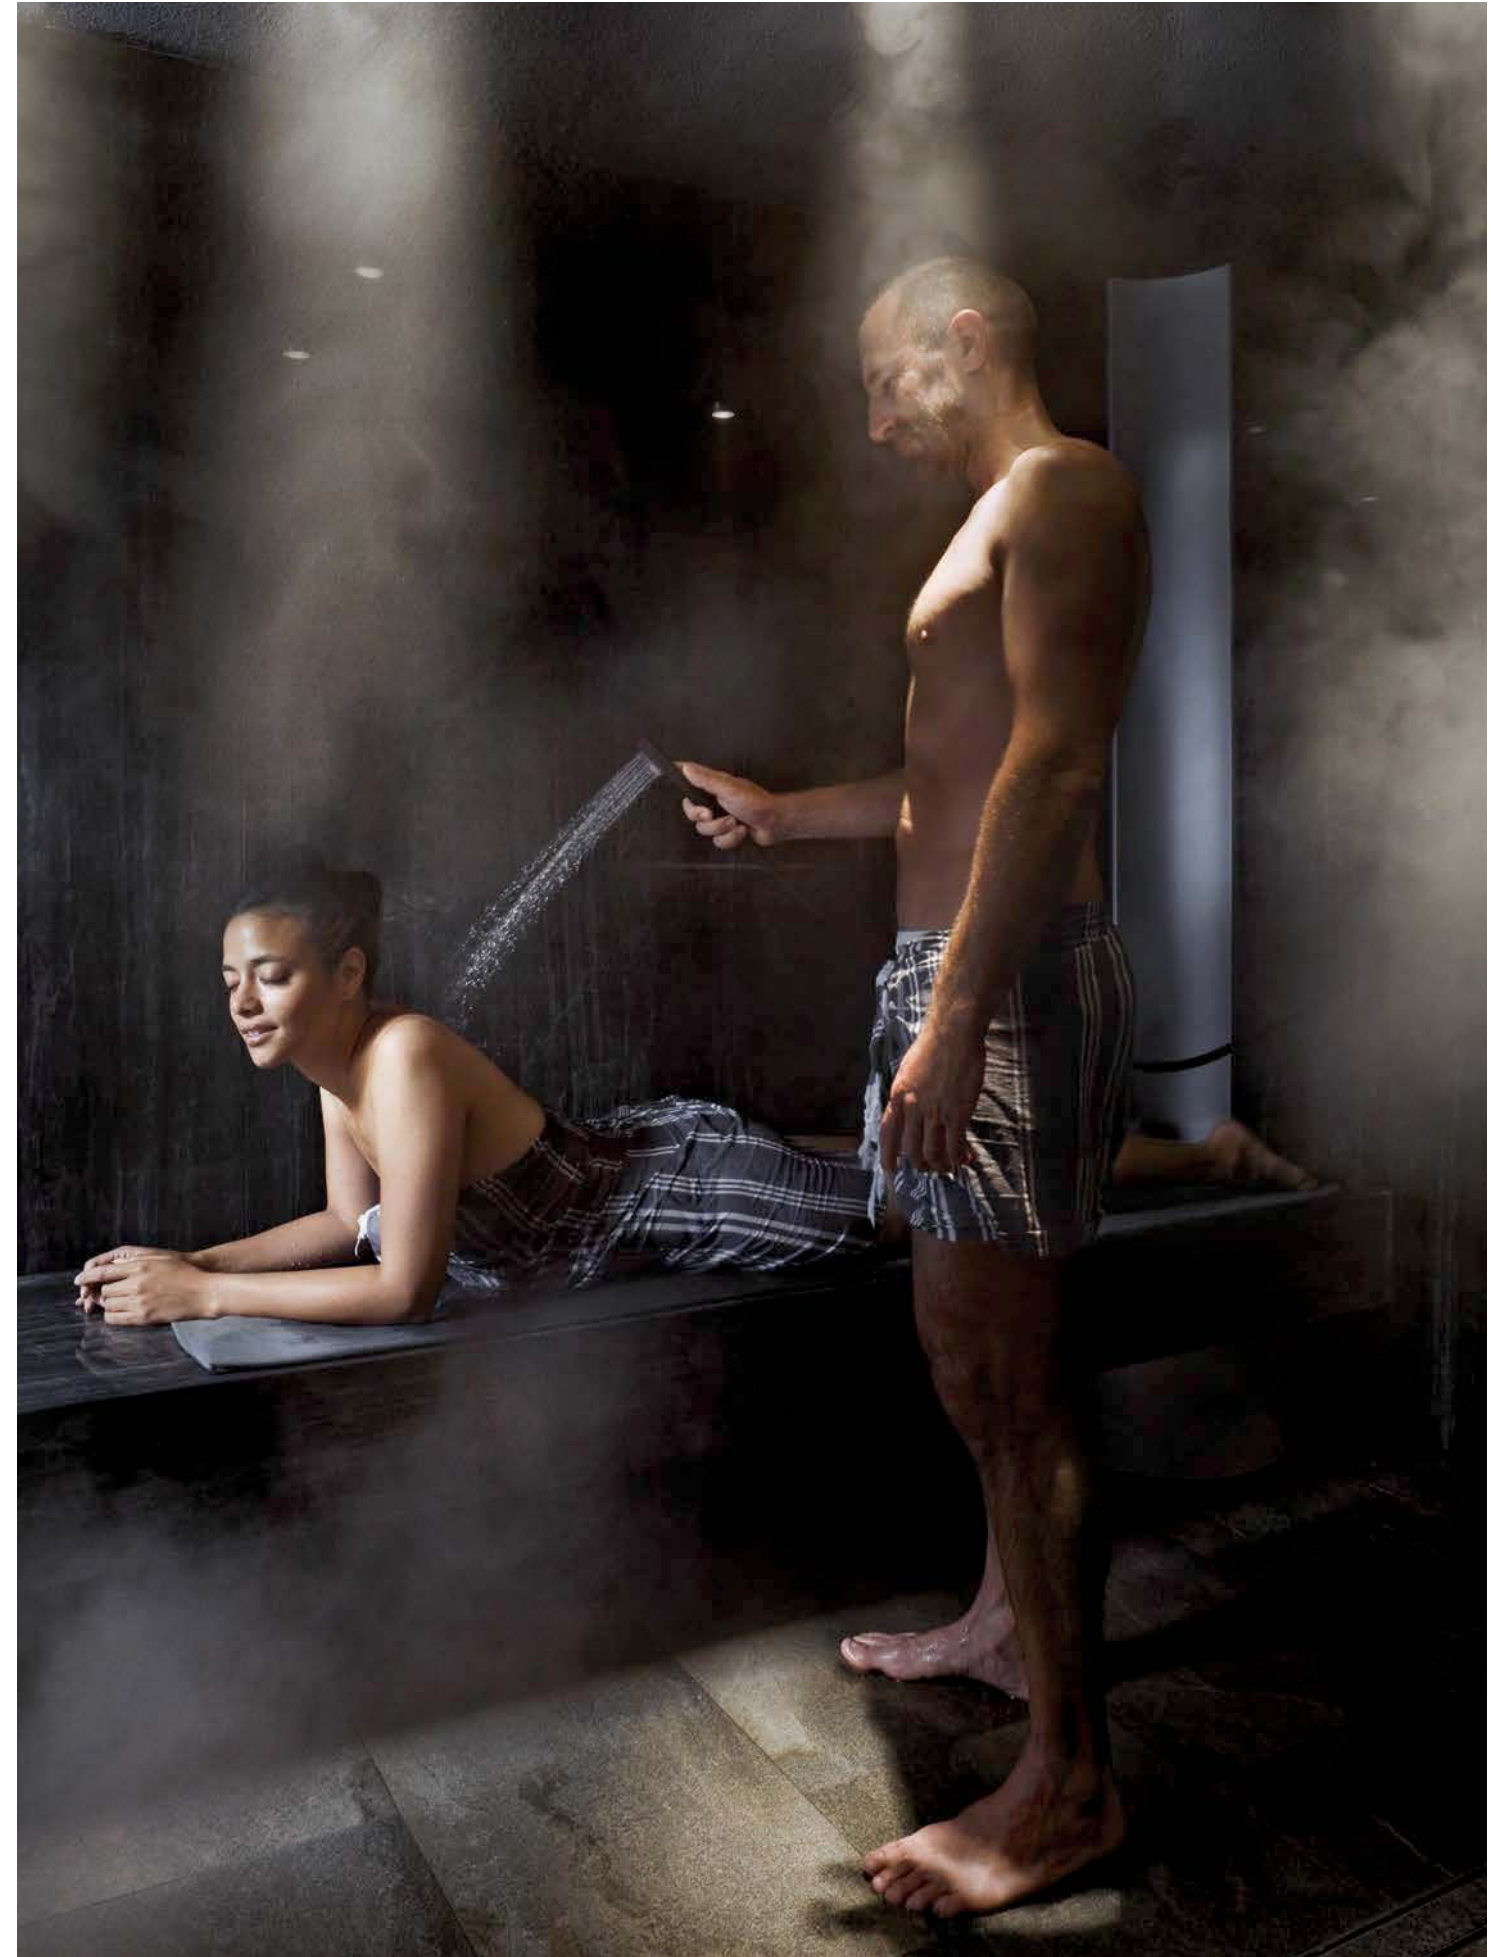

GlamourSteamPro

A RETURN TO THE PAST

GlamourSteamPro revives the ancient rituals of the steam bath, full of charm and elegance. The interior, lit by natural diffused lighting, gives the impression of being on the threshold of a secret world. The lantern ceilings, with their dimmable spotlights, evoke the lighting typical of the architecture of the ancient Arab hammam. Gold and silver accentuate the functional elements, as does the steam inlet in anodized aluminium which, forged in a single pressing, produces jewels that lend strength and personality to the ambience.