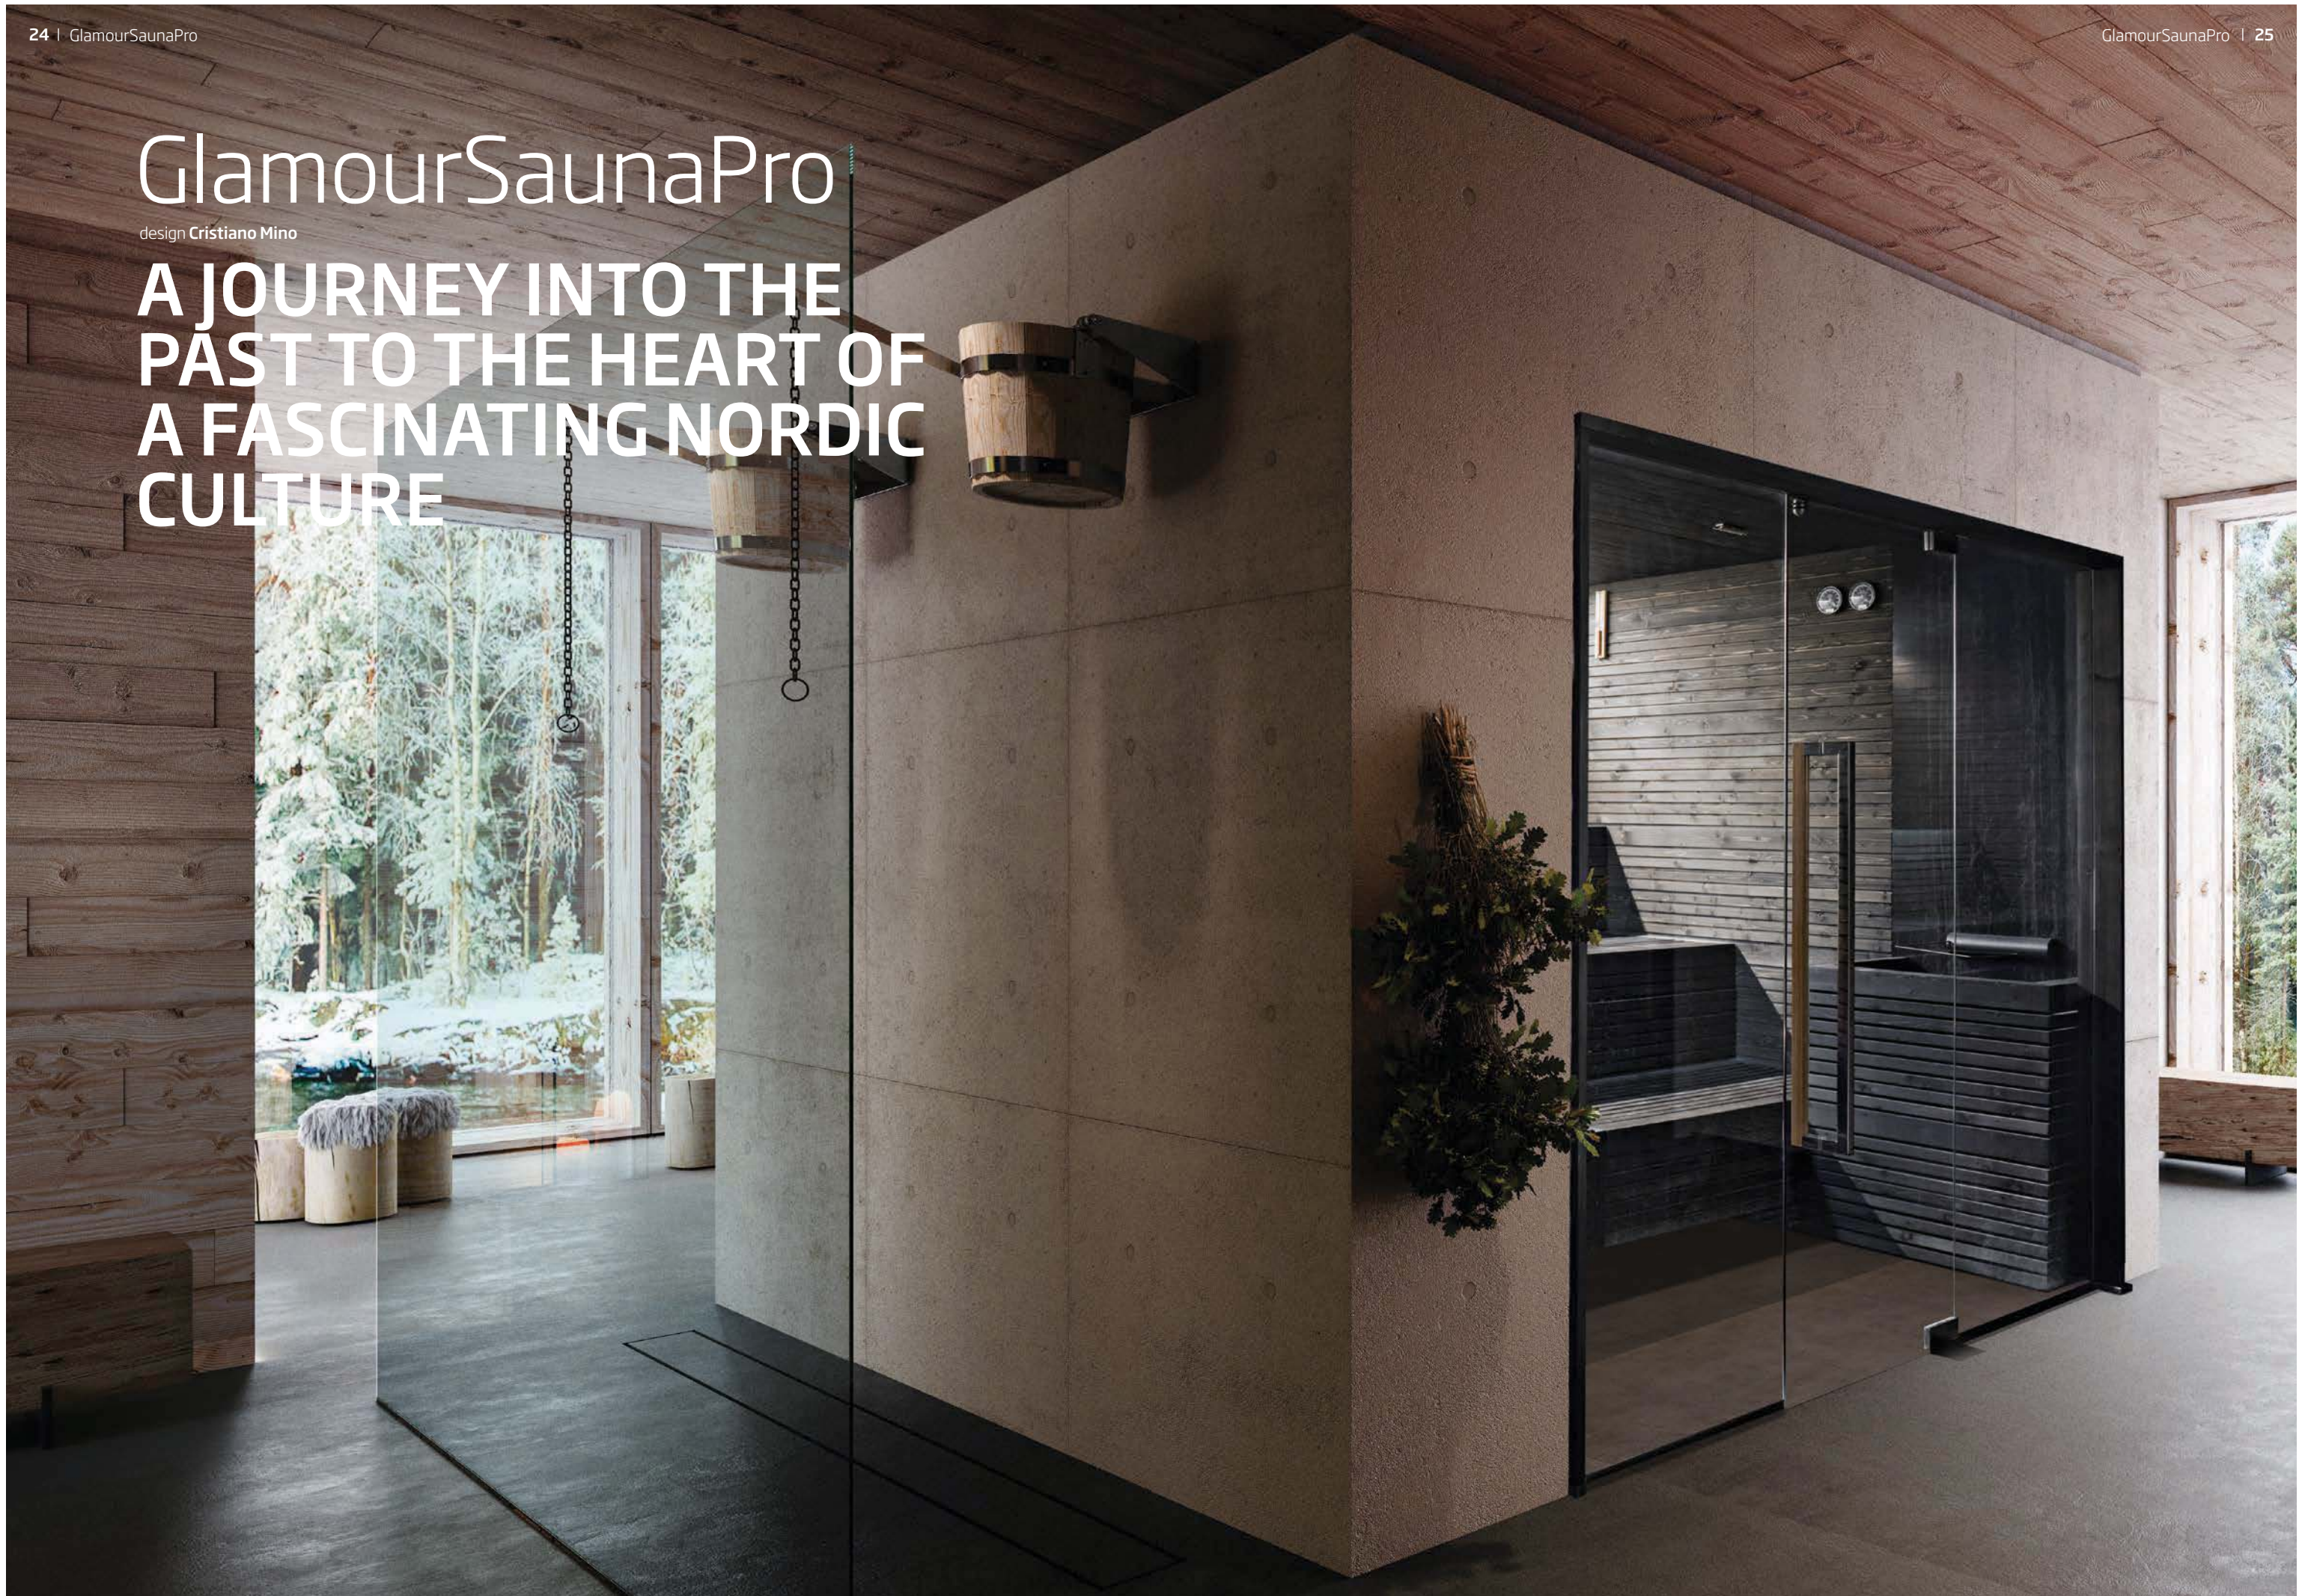

All layouts are available on page 62.

GlamourSaunaPro

design Cristiano Mino

A JOURNEY INTO THE PAST TO THE HEART OF A FASCINATING NORDIC CULTURE

GlamourSaunaPro

THE FINNISH FAVOURITE

GlamourSaunaPro brings up-to-date the fascinating aspects of Nordic culture, breathing new life into traditional ambiances. The Savublack version in firwood from the Fiemme Valley reinterprets the typical "Savusauna" or "SmokeSauna" - a Finnish favourite - where the absence of any chimney causes soot to accumulate on the seating and walls. The special black waxed treatment ensures maximum cleanliness along with a muted atmospheric effect in natural tones of coal, dark brown and anthracite. Combining tradition and innovation, there is also a version in Canadian red cedar with its special antibacterial and disinfectant properties, as well as Italian linden with its characteristic veiled white and powdery ambience.