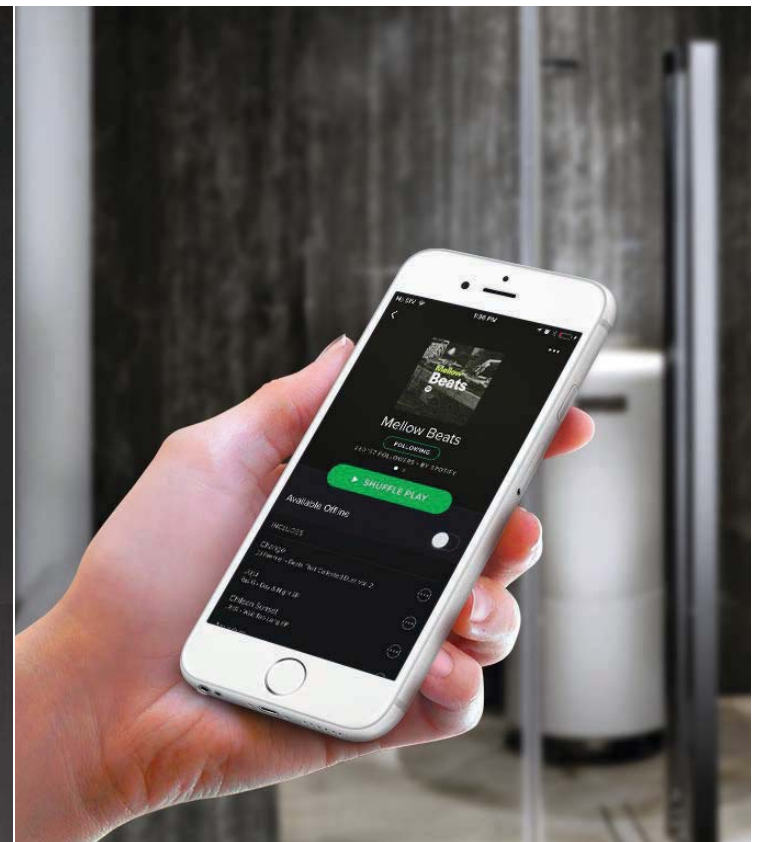

NOT JUST STEAM

GlamourSteamPro is a modular product supplied internally coated and with a wide range of equipment.

STEAM BATH

The patented Air Steam System mixes the steam with the air in the correct quantities and distributes it uniformly, increasing the temperature to 43/45°C and the relative humidity to 98%.

SENSORY AROMA

The aroma of eucalyptus, mixed with steam, emphasizes the benefits of the treatment.

LIGHTING

The interior features soft lighting with a particularly natural effect. The lantern ceilings with dimmable spots evoke the lighting typical of the architecture of the ancient Arab hammam.

MUSIC

The music kit offers the preset Spa Music by Starpool. There is also an audio MP3 player with USB and Bluetooth technology as standard.