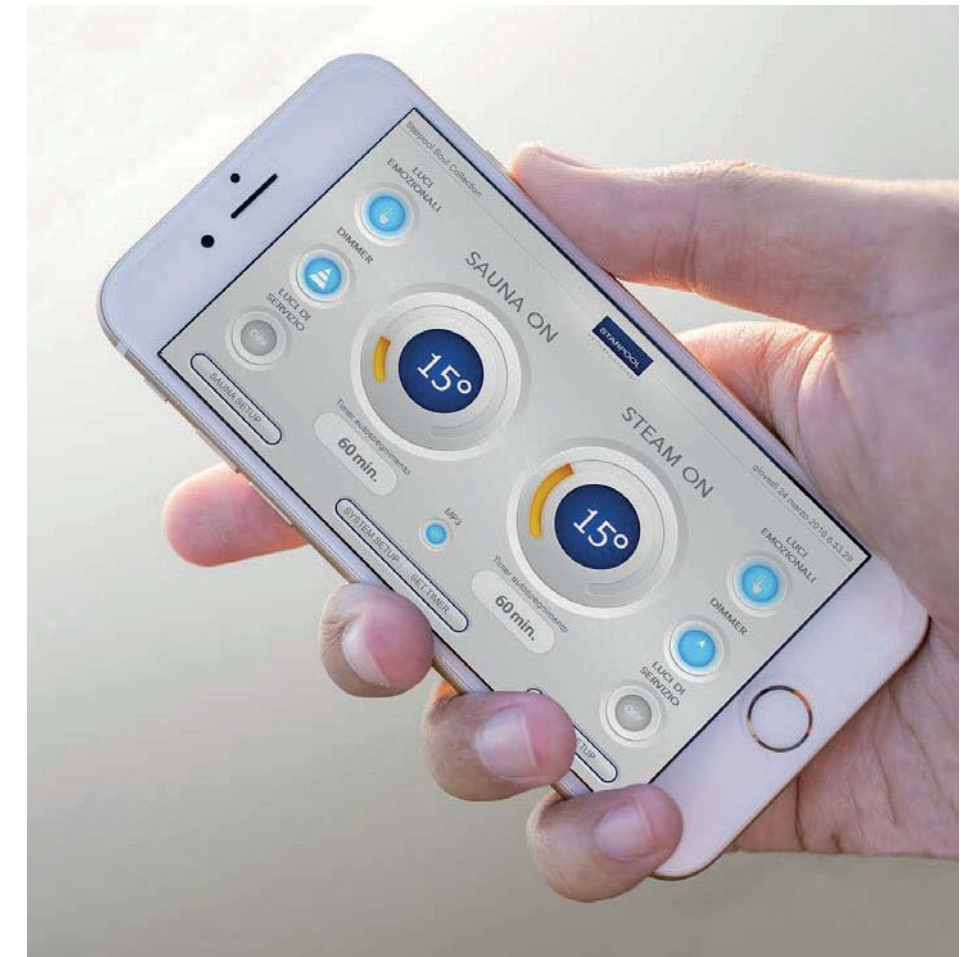

GREEN TECHNOLOGY

Energy Efficient software

All Glamour products feature Energy Efficient technology: software that regulates and maintains constant temperatures. Energy Efficient is linked to automatic door closing, thus permitting energy savings of up to 20% compared to normal operation.

Touch Display technology

All Glamour products can be equipped with Touch Display technology: software that permits remote switch-on, communicating a wide range of functional data, malfunction alerts and maintenance check-ups to any mobile device.

Eco SPA technology

All Glamour products can be equipped with Eco SPA technology: simple and intuitive software for the automated management and control of all spa equipment. It permits remote diagnostics and optimization of energy use. Controlled energy distribution avoids any overrun of the maximum kW rating in use, resulting in long-term economic savings.