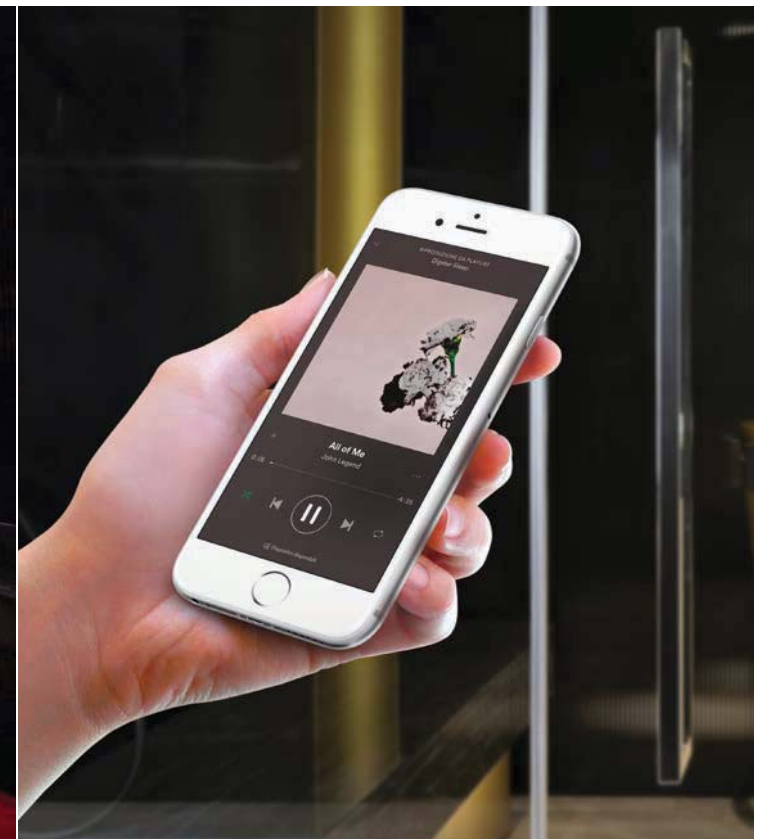

NOT JUST HEAT

With its modularity, selected coatings, innovative technologies and patented systems, GlamourMediterraneanPro offers an alternative to the intense heat of the sauna and steam bath.

Bluetooth®

STEAM BATH

The patented system ensures that the heat radiates from the walls, increasing the ambient temperature to 45-50°C with a relative humidity a 55-65%. The transfer effect of the heat stimulates a gradual and uniform perspiration without stressing the physique.

SOFT LIGHTING

The ceiling with its dimmable lights naturally illuminates the interior with beams of white light.

SENSORY AROMA

GlamourMediterraneanPro's distinguishing emotional qualities are produced by the ceiling distributor which releases an aromatic flow onto the warm stones of the stove accompanied by an energizing red light. This timed nebulization creates a warm cloud of steam that diffuses a delicate scent of lavender into the surroundings.

MUSIC

The music kit offers the preset Spa Music by Starpool. There is also an audio MP3 player with USB and Bluetooth technology as standard.