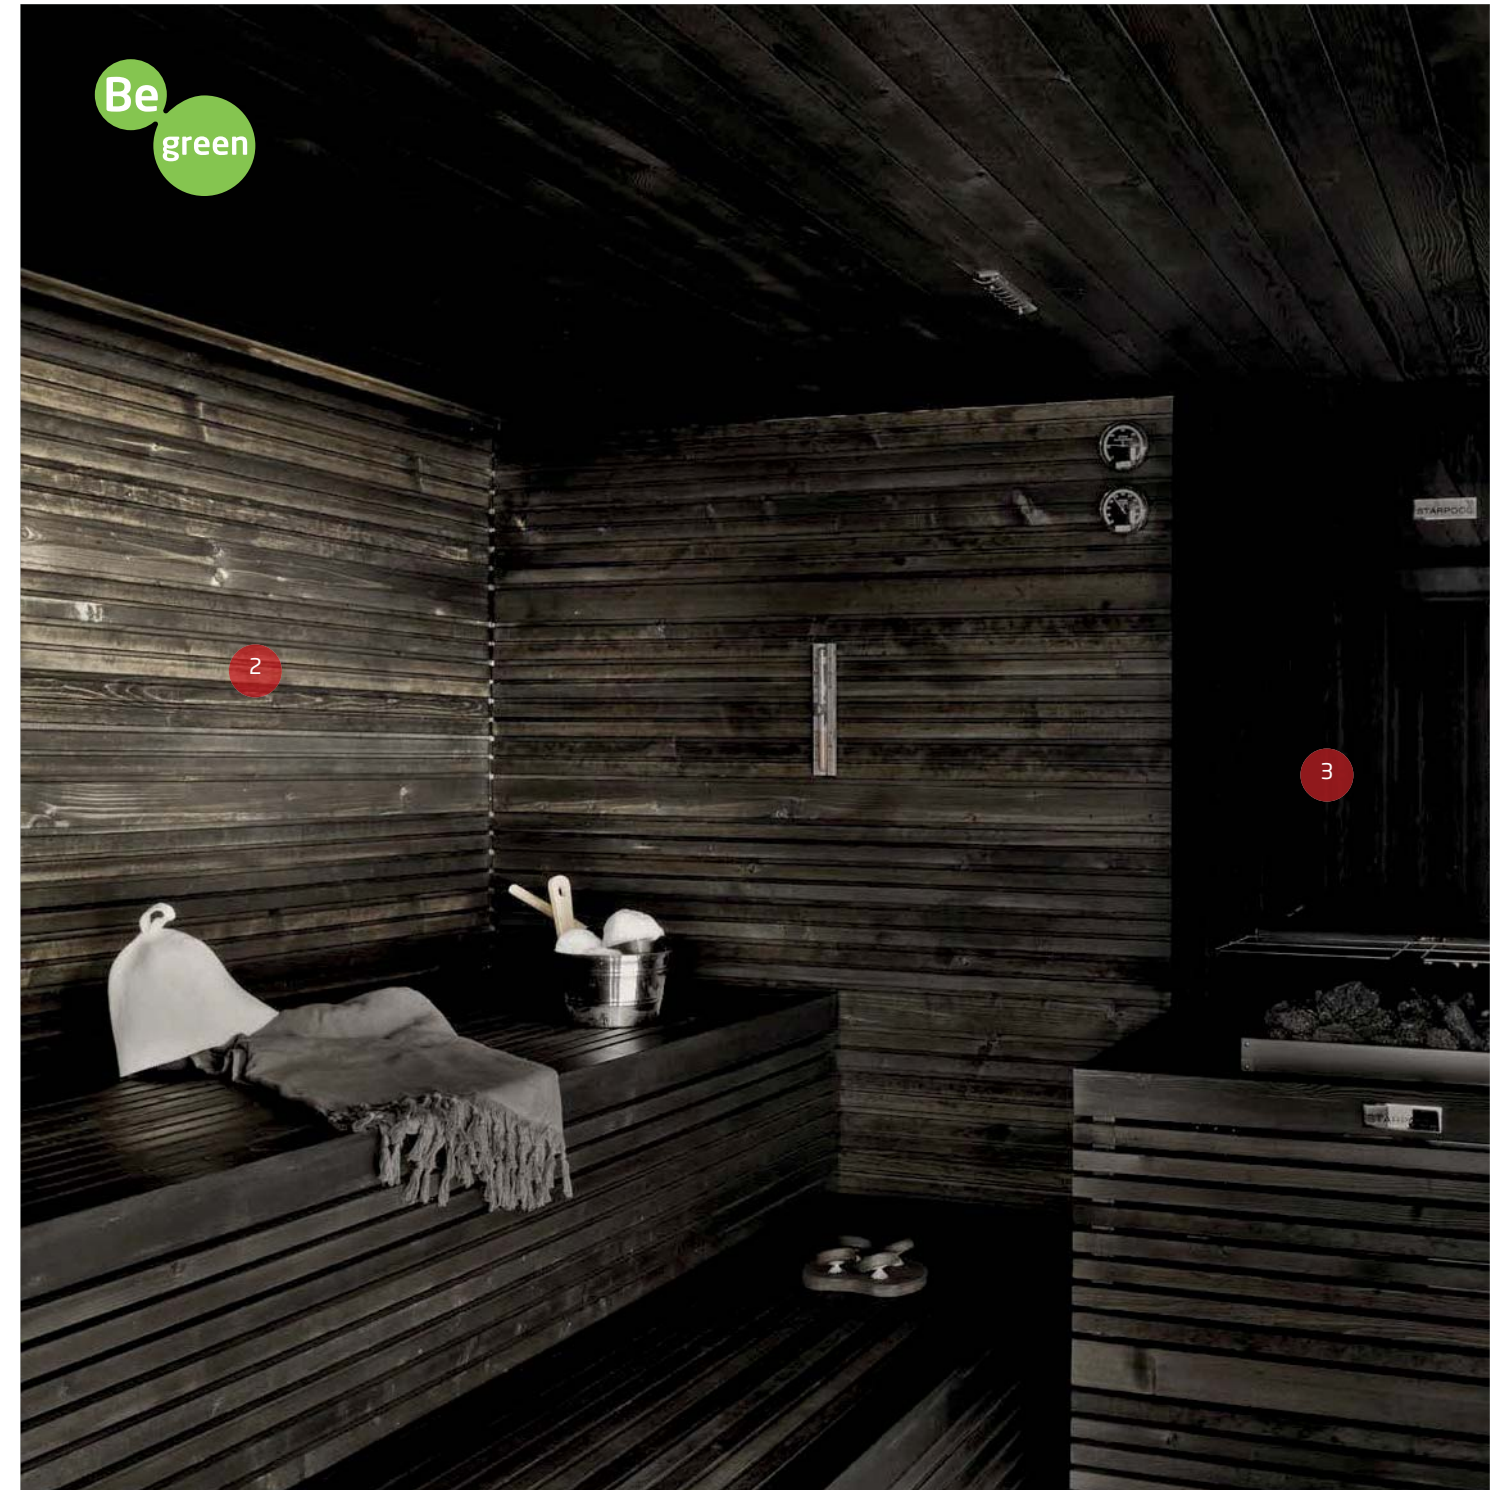

1_DOOR

Comfort, practicality and accessibility. Thanks to the door extended to 87 cm in width, GlamourSaunaPro is the first professional barrier-free product.

2_MODULARITY

GlamourSaunaPro is a finished product, supplied with internal coating, consisting of self-supporting modular walls with high-tech fittings. Their self-supporting nature eliminates the need for masonry work while their modularity ensures fast and safe installation. The product can be

removed and reassembled elsewhere at any time, safeguarding the investment over time.

3_SAFETY AND CONTROL

The stove, the natural centre of the sauna, is in an absolutely safe position, isolated from the structure by means of a wall of crystal/EcoStone for total protection from the heat. The pressure safety system installed above the stove disconnects the supply to ensure greater safety.

4_ALARM BUTTON

The alarm system communicates remotely and permits rapid intervention in the event of an emergency.

BE GREEN

GlamourSaunaPro is fitted as standard with the "Green Pack" system, with automatic door closing, a door-open sensor capable of switching the heat supply off and "Energy Efficient" software to control and maintain the temperature, all of which optimizes energy consumption and avoids wasting energy.