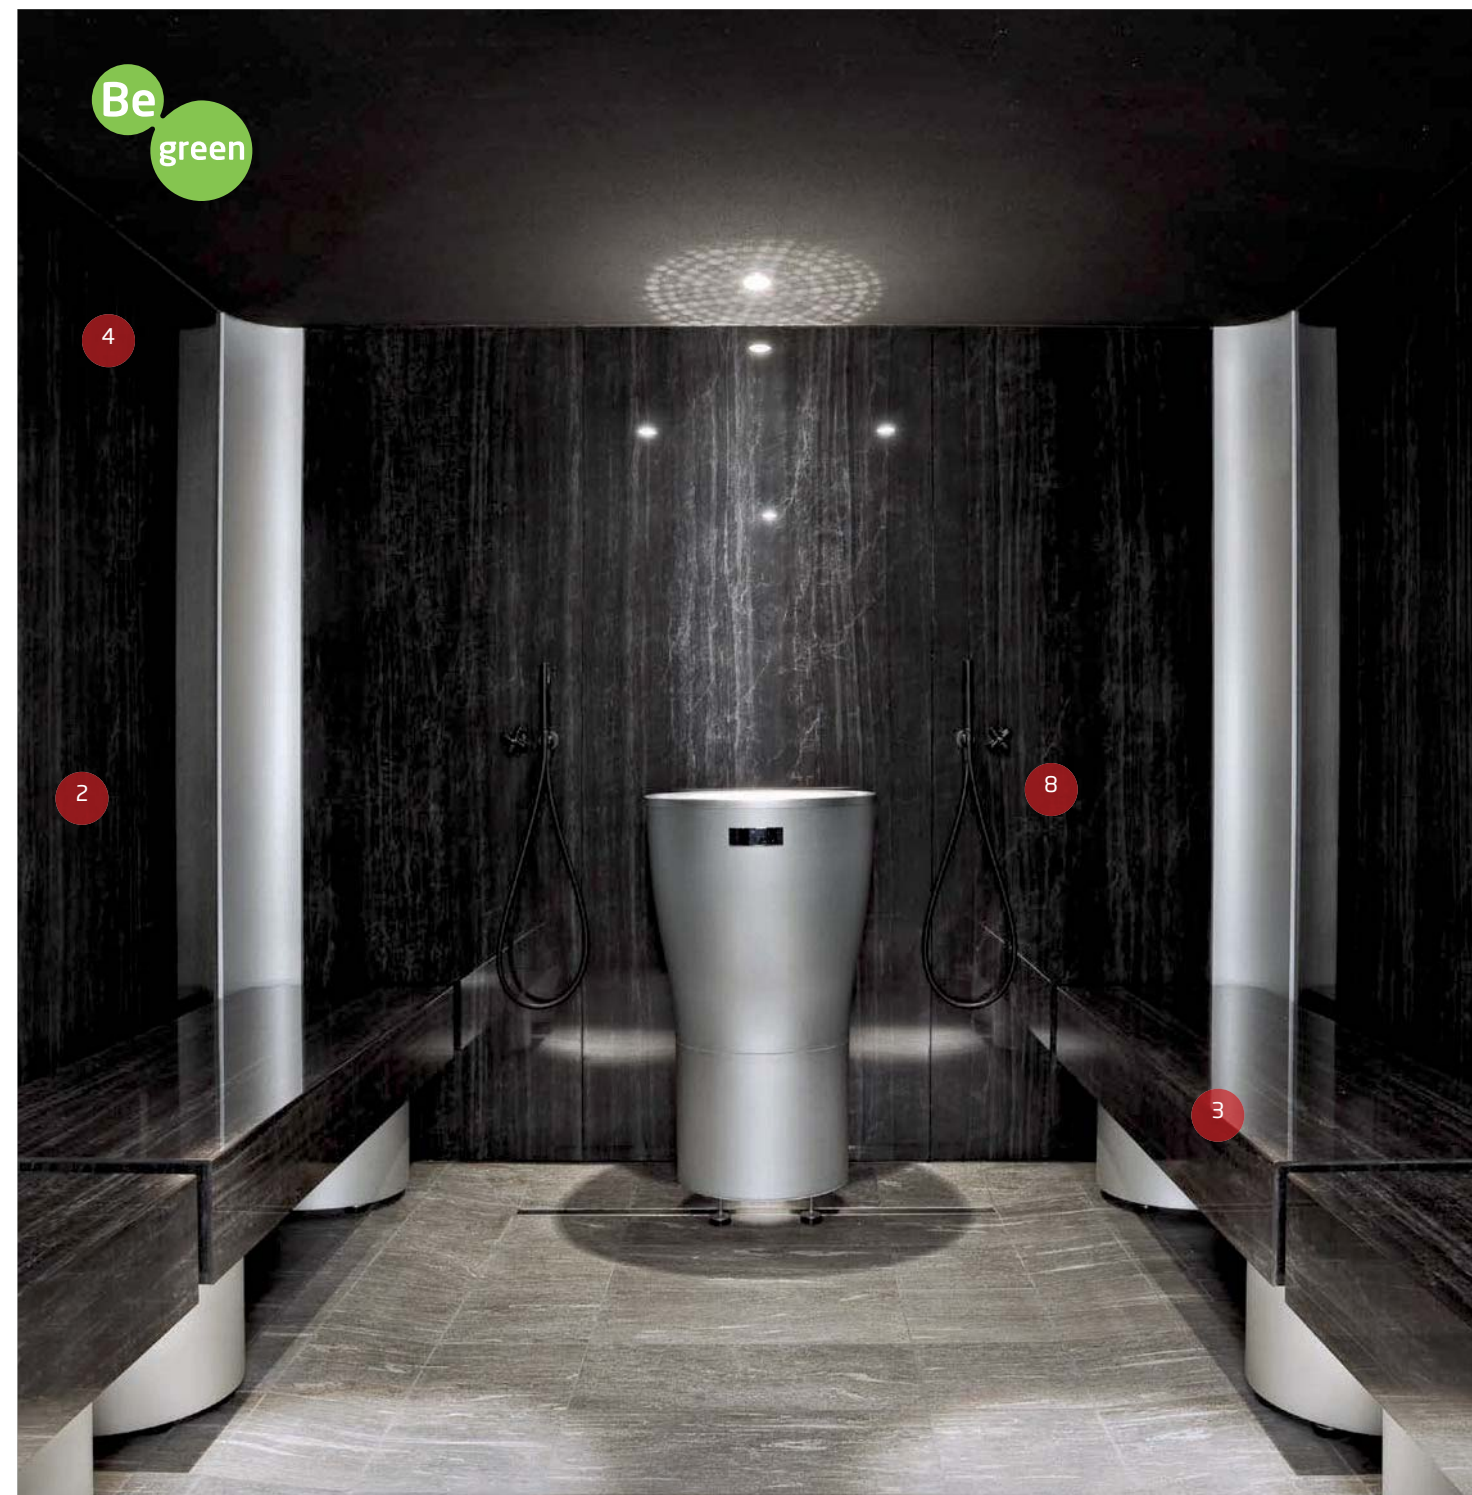

5_SAFE STEAM ADMISSION

The anodized aluminium steam inlet ensures safe admission of the steam and avoids guests entering into direct contact with the heat source.

6_PATENTED AIR STEAM SYSTEM

The exclusive patented Air Steam System produces a special mixture of steam, fresh air and aromas to produce better air quality with uniform distribution that avoids stratification.

7_ALARM BUTTON

The alarm system communicates remotely and permits rapid intervention in the event of an emergency.

8_WALL JET

The number of jets increases as the dimensions of GlamourSteamPro are increased. The jet is ideal for refreshing the body during the steam bath and for facilitating cleaning.

FITTINGS

ECOSTONE

Wall in white or black EcoStone

SEATING

EcoStone ton sur ton with wall coating.

FUNCTIONAL ELEMENTS

Steam inlet, wall columns and feet for seating in anodized aluminium. Choice of gold or silver.