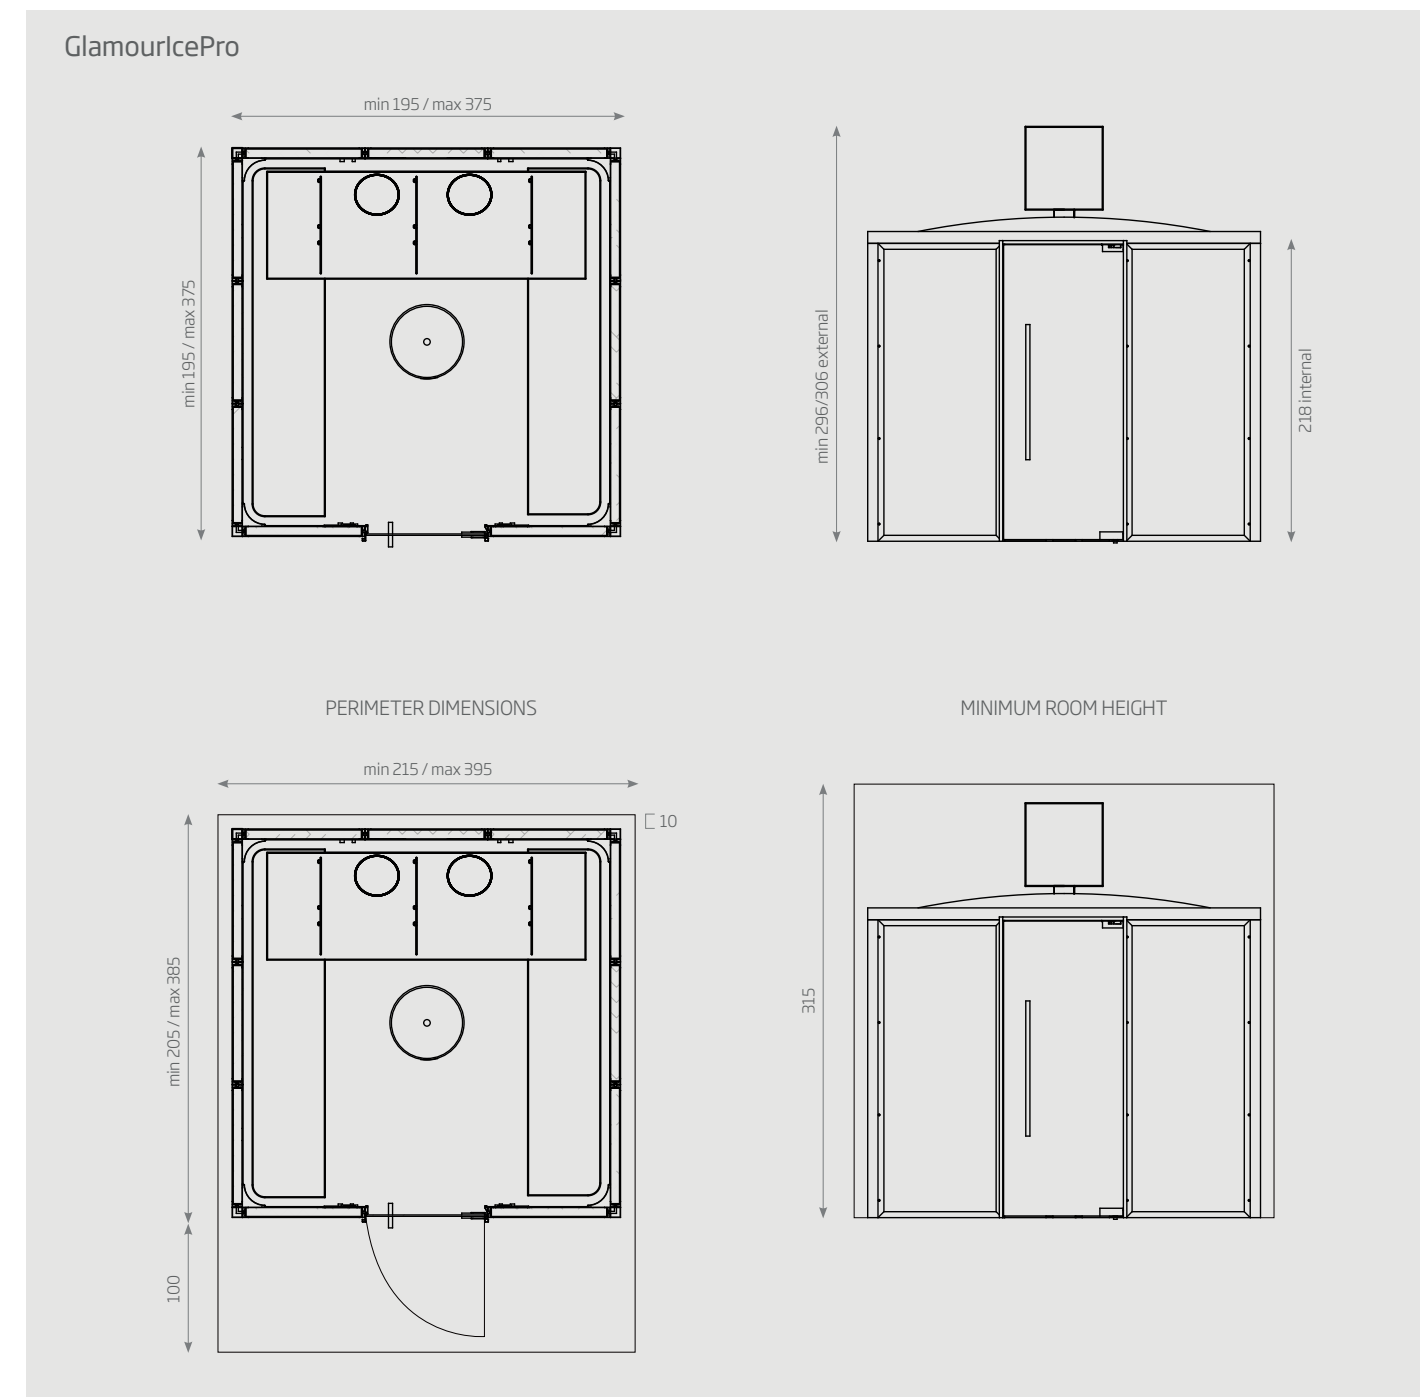

FITTINGS

EcoStone white	Walls and seating in white EcoStone
EcoStone black	Walls and seating in black EcoStone
Optical white	Walls in fluted white crystal Seating in white EcoStone
Optical black	Walls in fluted black crystal Seating in black EcoStone

GlamourIcePro & GlamourIcePro Vision - functions:

ALARM	Button inside cabin
COOLING APPARATUS AND ICE CASCADE SYSTEM	Activated from technical area
LIGHT	Activated from technical area
MP3 WITH MUSIC PLAY/STOP/REW/FF/VOLUME+/-	Activated from technical area
WALL JET, COLD WATER ONLY	Activated from technical area

N.B. No flooring is provided for GlamourIcePro: this must be realized according to the planning arrangements.

All layouts are available on page 68.