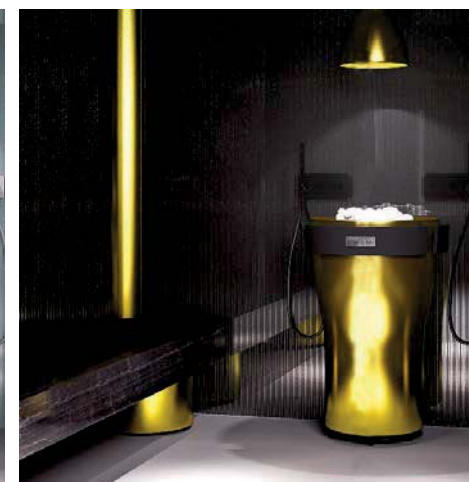

FITTINGS

ECOSTONE

Wall in black or white EcoStone.

SEATING

EcoStone ton sur ton with wall coating.

FUNCTIONAL ELEMENTS

Stove covering, ceiling distributor, wall columns and feet for seating in anodized aluminium. Choice of gold or silver.