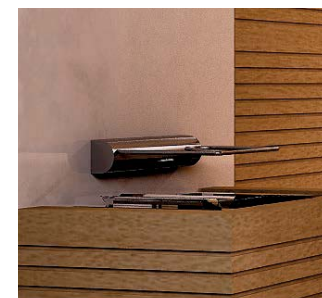

FITTINGS

SAVUBLACK FIR
Walls and seating in black waxed fir from the Fiemme Valley.

RED CEDAR
Walls and seating in Canadian red cedar.

LINDEN
Walls and seating in linden wood.

WALL COATING BEHIND STOVE