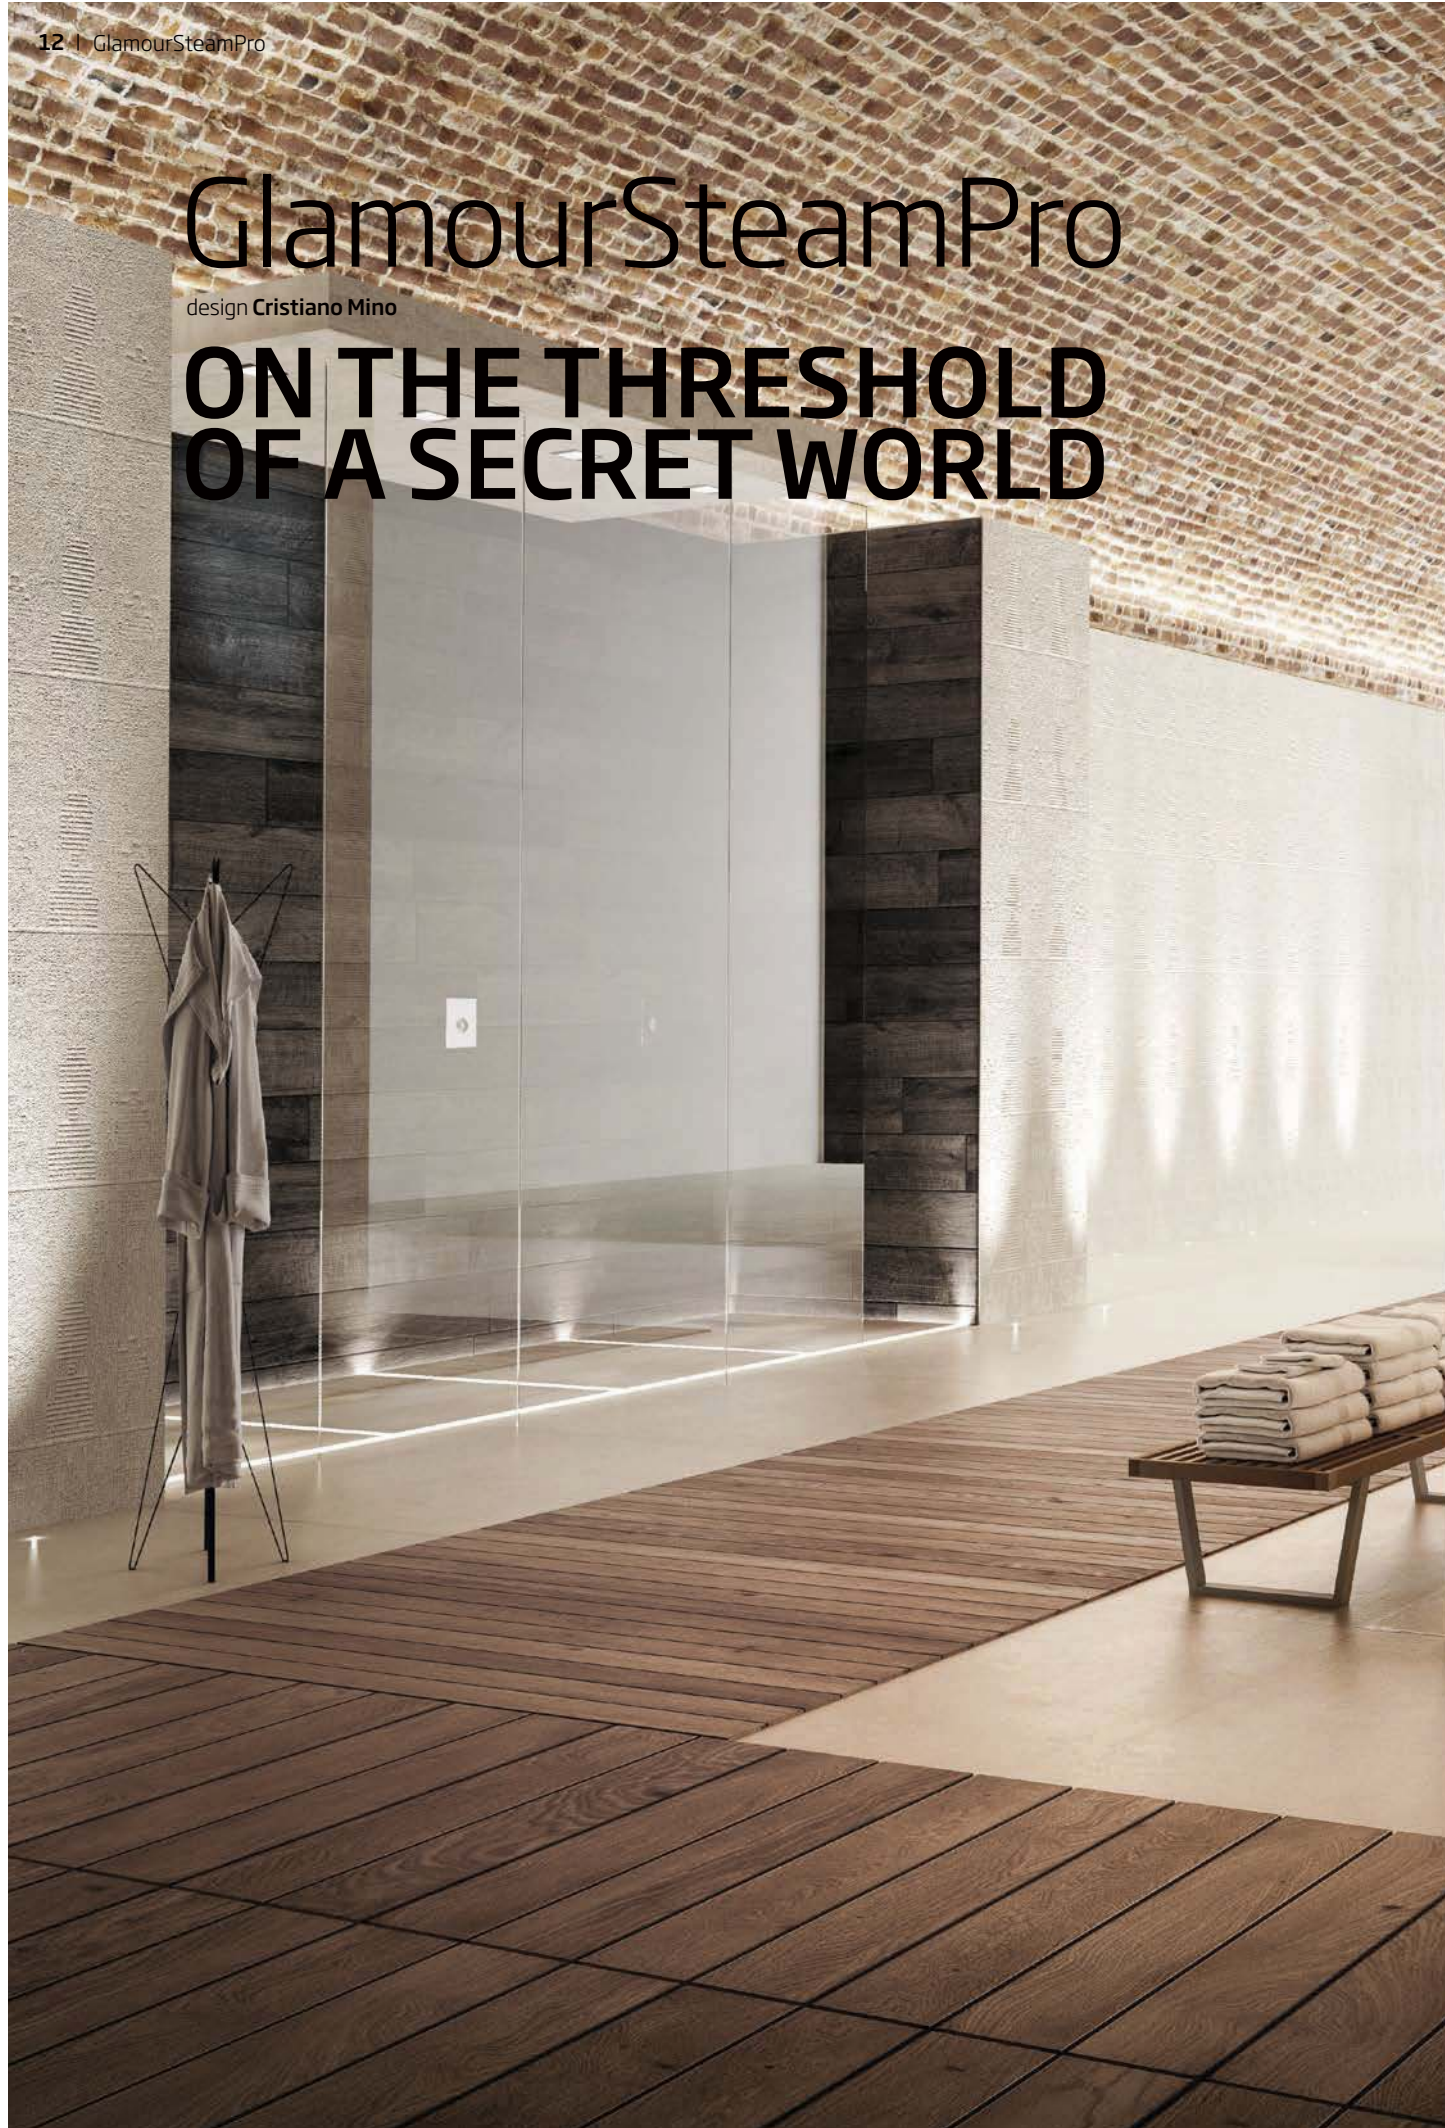

50

Comparative Table

60

Layout

62

GlamourSteamPro

design Cristiano Mino

ON THE THRESHOLD OF A SECRET WORLD