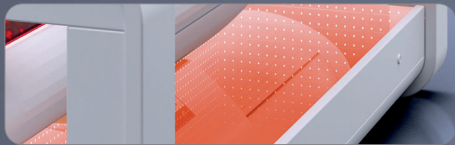

max. 6.95 kW

DIMENSIONS

in mm (length x width x height)

2.300mm x 1.411mm x 1.940mm (open)

2.300mm x 1.447mm x 1.580mm (closed)

INFINITY
MIRROR

AIRBREEZE PRO
FACE & BODY

3D SOUND
SYSTEM