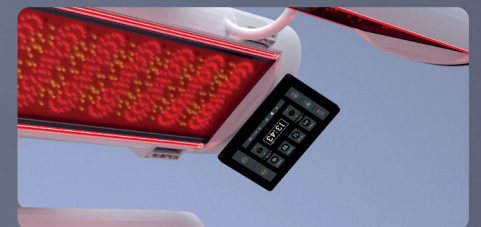

WEB
RADIO

polar white

WIRELESS
CHARGER

VOICE
ASSIST

BLUETOOTH

10" SMARTCONTROL
VIDEO PLAYER

10" SMARTCONTROL

KBL 8
SOFTRONIC