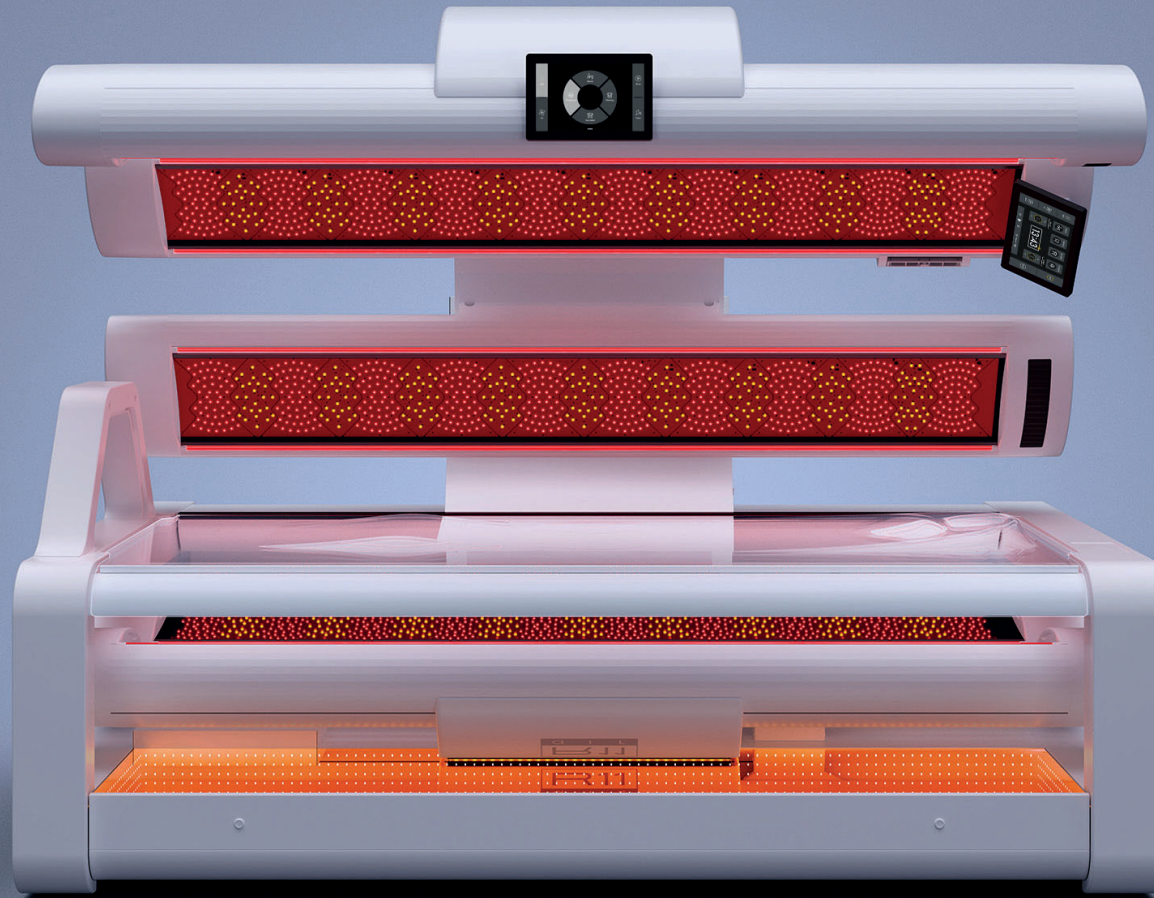

BEAUTIFUL PERFORMANCE

Redlight LEDs & Infrared LEDs

R11
a i r

LEDs
FACE & BODY

LED-CONFIGURATION

2.848 x Redlight LEDs
635/660 nm

1.188 x Infrared LEDs
850/880 nm

POWER CONSUMPTION

max. 6.95 kW

DIMENSIONS

in mm (length x width x height)

2.300mm x 1.411mm x 1.940mm (open)

2.300mm x 1.447mm x 1.580mm (closed)

INFINITY
MIRROR

AIRBREEZE PRO
FACE & BODY

3D SOUND
SYSTEM

WEB
RADIO

polar white

WIRELESS
CHARGER

VOICE
ASSIST

BLUETOOTH

10" SMARTCONTROL
VIDEO PLAYER

10" SMARTCONTROL

KBL 8
SOFTRONIC