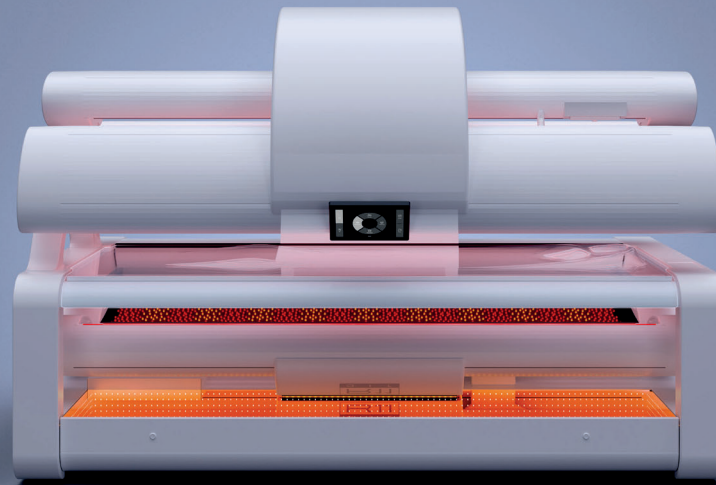

BEAUTIFUL PERFORMANCE

Redlight LEDs & Infrared LEDs

R11
a i r

LEDs
FACE & BODY

LED-CONFIGURATION

2.848 x Redlight LEDs
635/660 nm

1.188 x Infrared LEDs
850/880 nm

POWER CONSUMPTION

max. 6.95 kW

DIMENSIONS

in mm (length x width x height)

2.300mm x 1.411mm x 1.940mm (open)

2.300mm x 1.447mm x 1.580mm (closed)

INFINITY
MIRROR

AIRBREEZE PRO
FACE & BODY

3D SOUND
SYSTEM

WEB
RADIO

polar white

WIRELESS
CHARGER

VOICE
ASSIST

BLUETOOTH

10" SMARTCONTROL
VIDEO PLAYER

10" SMARTCONTROL

KBL 8
SOFTRONIC