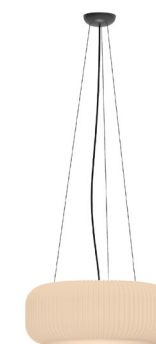

Elly Pendant
design
LCM Marin Design Studio
p. 16

Code: LA375-0200X1
Dimensions: ø 54
Material: polyethylene
Light: Led indoor

standard **ALB**

Led indoor
E27 1x10W LED 240V 3.000°K
IP20