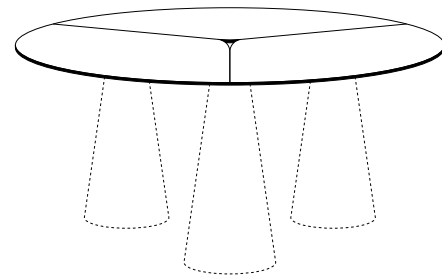

Clan Table Top

design
LCM Marin
Design Studio

Code: PT307-1200M1
Dimensions: ø 120x1 cm
Material: HPL

p. 13

Code: PT307-1600M1
Dimensions: ø 160x1 cm
Material: HPL

standard