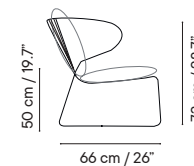

Technical specifications

iSi 9152 + iSi 6000
Poltrona fluffy cushion
NEW