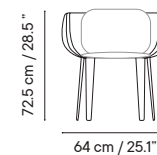

OLIVO

OLIVO

Technical specifications

iSi 8151 + iSi 6000
Poltrona fluffy cushion
NEW

iSi 8082 + iSi 6001
Lounge fluffy cushion
NEW

iSi 8082 + iSi 6001 + iSi 6061
Lounge fluffy cushion
+ two decorative cushions
NEW