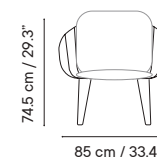

OLIVO

OLIVO

Technical specifications

iSi 8151 + iSi 6000
Poltrona fluffy cushion
NEW

iSi 8082 + iSi 6001
Lounge fluffy cushion
NEW

iSi 8082 + iSi 6001 + iSi 6061
Lounge fluffy cushion
+ two decorative cushions
NEW