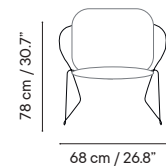

Technical specifications

iSi 9152 + iSi 6000
Poltrona fluffy cushion
NEW