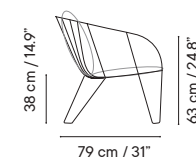

OLIVO

OLIVO

Technical specifications

iSi 8151 + iSi 6000
Poltrona fluffy cushion
NEW

iSi 8082 + iSi 6001
Lounge fluffy cushion
NEW

iSi 8082 + iSi 6001 + iSi 6061
Lounge fluffy cushion
+ two decorative cushions
NEW