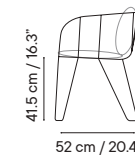

OLIVO

OLIVO

Technical specifications

iSi 8151 + iSi 6000
Poltrona fluffy cushion
NEW

iSi 8082 + iSi 6001
Lounge fluffy cushion
NEW

iSi 8082 + iSi 6001 + iSi 6061
Lounge fluffy cushion
+ two decorative cushions
NEW