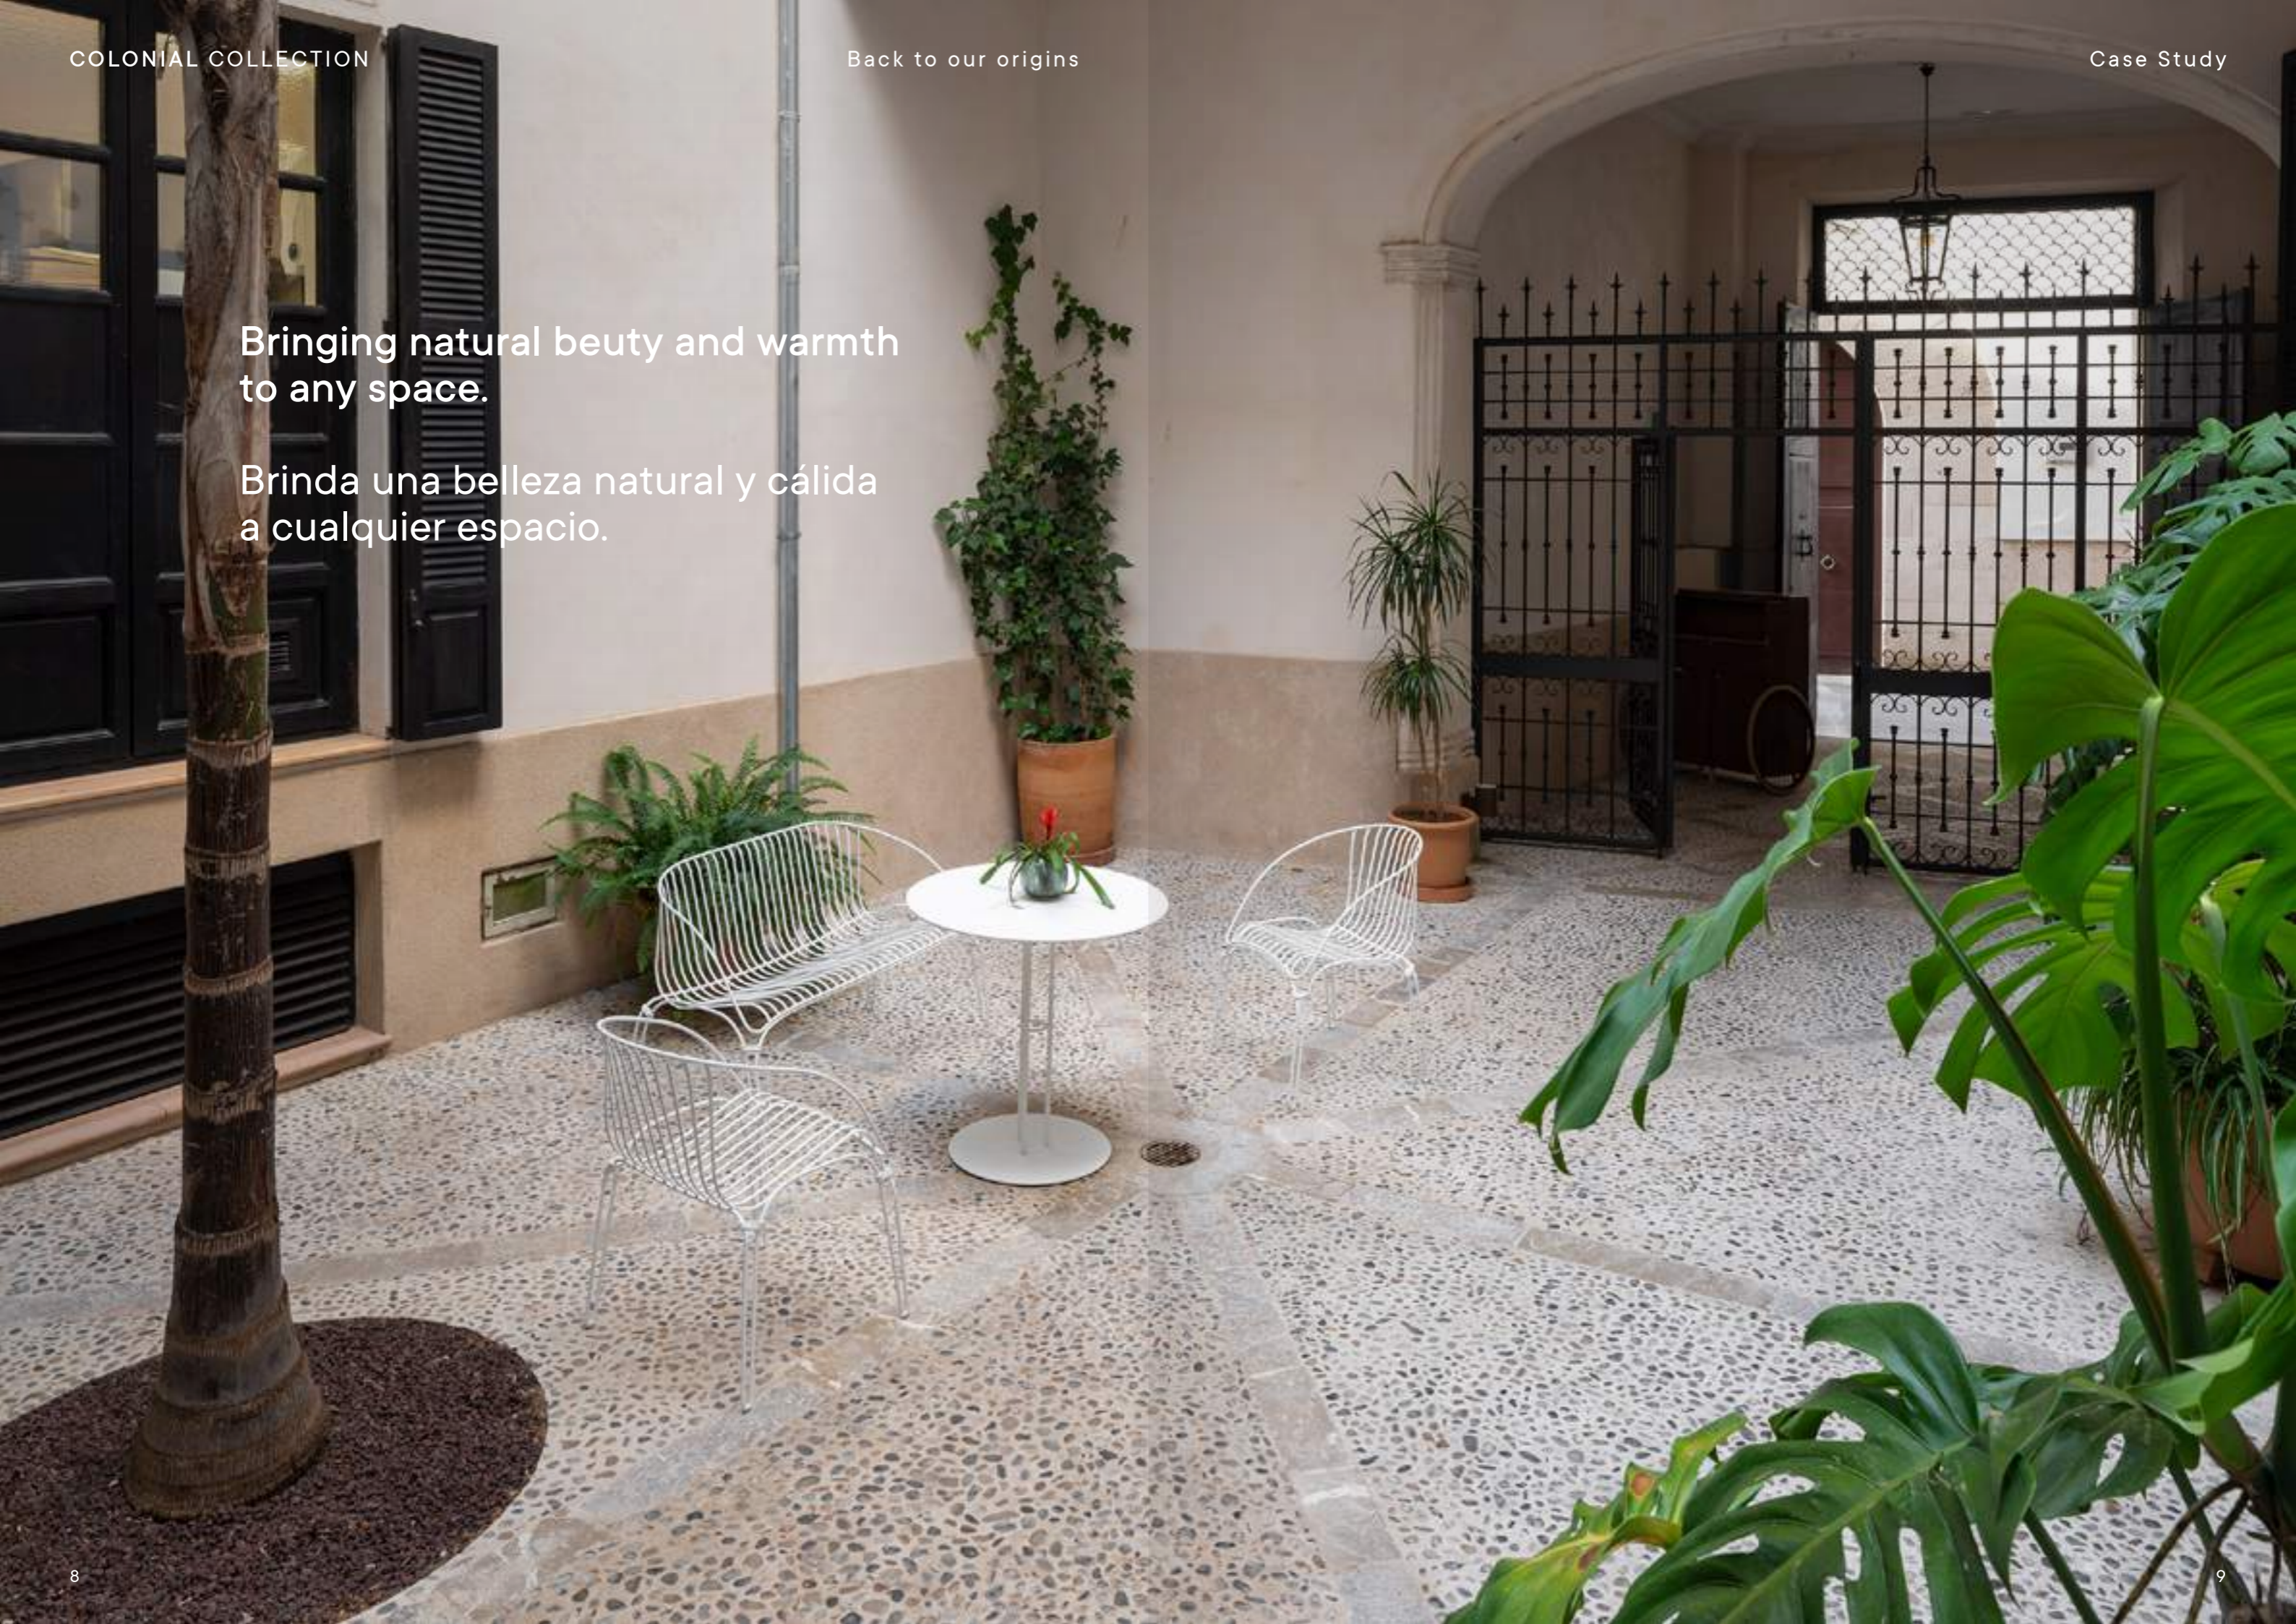

Bringing natural beauty and warmth to any space.

Brinda una belleza natural y cálida a cualquier espacio.