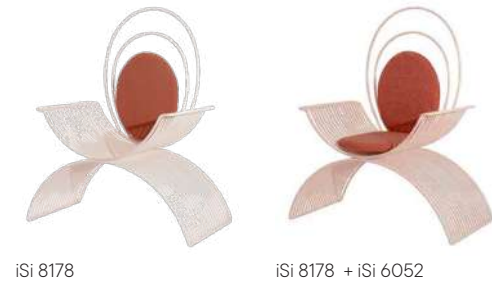

Mesa 61

- Indoor & outdoor
- Galvanized steel
- Table top assembly

- 33 kg
- 60 x 51 x 93 cm (base)
  114 x 114 x 8 cm (table top)
- 34 kg
- 60 x 51 x 93 cm (base)
  80 x 80 x 8 cm (table top)
  (2 boxes)
- 35 kg
- 60 x 51 x 93 cm (base)
  80 x 80 x 8 cm (table top)
  (2 boxes)

	GROUP I	GROUP II	GROUP III
Table 110 x 70 x 61 iSi 8179	966€	1752€	
Table 120 x 80 x 61 iSi 8180	1022€	1808€	
Table 140 x 80 x 61 iSi 8181	1077€	1863€