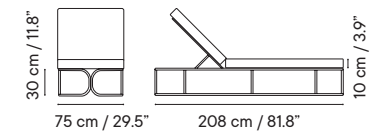

Sunlounger
iSi 8194