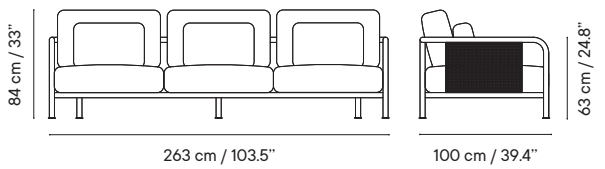

Three seats sofa GROUP I   GROUP II   GROUP III

iSi 8293

- Indoor & outdoor
- Aluminum
- 67 kg
- (box)
- 1 units / box
- 2 units / palet

Three seats sofa
iSi 8293 **9071€**   **9976€**   **10429€**