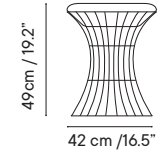

Puff Ø42 49
iSi 8187

GROUP I   GROUP II   GROUP III

- Indoor & outdoor
- Galvanized steel
- Cushion included

- 4 kg
- 51 x 42 x 98 cm (box)
- 2 units / box
- 20 units / pallet

672€   734€   794€