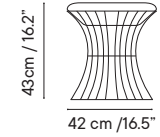

Puff Ø42 43
iSi 8197

GROUP I   GROUP II   GROUP III

- Indoor & outdoor
- Galvanized steel
- Cushion included

- 4 kg
- 51 x 42 x 98 cm (box)
- 2 units / box
- 20 units / pallet

639€   716€   792€