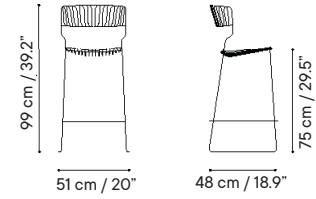

iSi 8261 iSi 8261 + iSi 6031