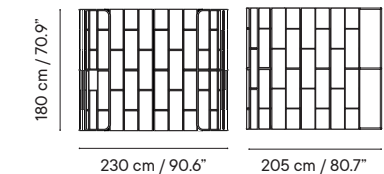

Divider

- Indoor & outdoor
- Galvanized steel
- Structure assembly

- kg
- (box)
- units / box
- units / pallet

metal
iSi 8273

textile
iSi 8272

GROUP I   GROUP II   GROUP III

6277€		
6277€	7284€	8291€