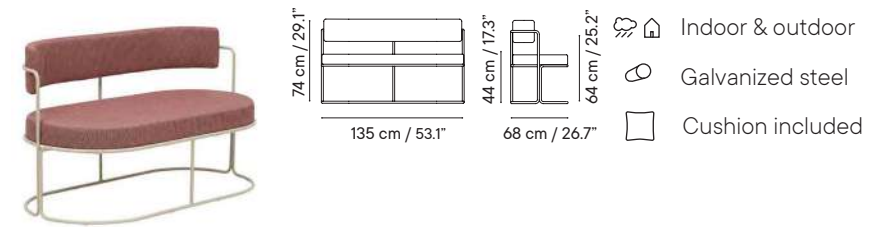

Sofa two seater / Sofa two seater no backrest
iSi 8127 / 8128