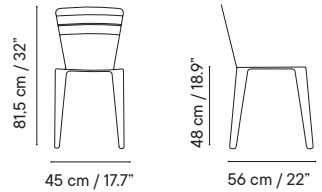

Chair

- Indoor & outdoor
- Galvanized steel
- Stackable

- 6 kg
- 60 x 51 x 93 cm (box)
- 4 units / box
- 32 units / pallet

Chair
iSi 9135 **265€**

Premium cushion
iSi 6027 **145€   207€   267€**