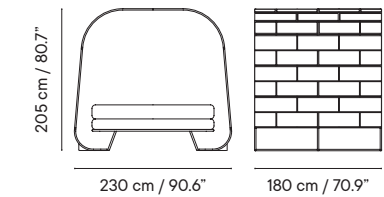

Cabana

- Indoor & outdoor
- Galvanized steel
- Structure assembly

- kg
- (box)
- units / box
- units / pallet

metal
iSi 8270

textile
iSi 8269

daybed
iSi 8271

GROUP I   GROUP II   GROUP III

6277€		
6277€	7284€	8291€
5009€	5308€	5606€