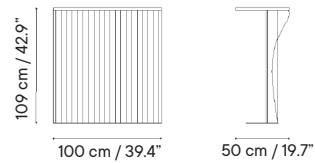

Modular bar

GROUP I   GROUP II   GROUP III

Indoor & outdoor

55 kg

straight modular bar
iSi 8252

2001€

3203€

Galvanized steel

cm (box)

Table top and structure assembly

unit / box

units / palet

curve modular bar
iSi 8253

2175€

3480€