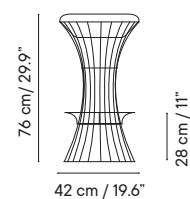

- Indoor & outdoor
- Galvanized steel
- Cushion included

- 10 kg
- 51 x 42 x 98 cm (box)
- 1 units / box
- 10 units / pallet

737€   825€   914€