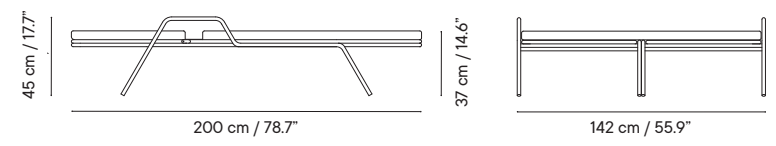

Ona

Designed by iSiMAR

Sunlounger

- Indoor & outdoor
- Aluminum
- Stackable

- 18 kg
- 211 x 79 x 47 cm (box)
- 2 units / box
- 8 units / palet

Sunlounger
iSi 8264

Wood armrest
iSi 3072

GROUP I   GROUP II   GROUP III

1231€   **1528€**   **1825€**

107€

Daybed

- Indoor & outdoor
- Aluminum
- Stackable

- 35 kg
- (box)
- units / box
- units / palet

Daybed
iSi 8275

Wood armrest
iSi 3072

GROUP I   GROUP II   GROUP III

2374€   **2948€**   **3521€**

107€