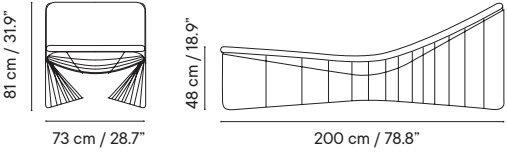

Sunlounger iSi 8240

GROUP I   GROUP II   GROUP III

- Indoor & outdoor
- Galvanized steel
- Cushion included

- 26 kg
- 210 x 79 x 72.5 cm (box)
- 1 unit / box
- 4 units / pallet

3726€   3991€   4257€