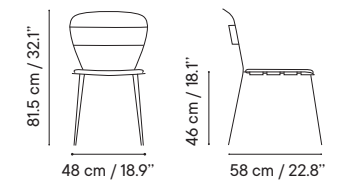

Chair

- Indoor & outdoor
- Galvanized steel
- Stackable

- 6 kg
- 61 x 58 x 96 cm (box)
- 2 units / box
- 12 units / pallet

Chair
iSi 8202 **182€**

Seat cushion
iSi 6053 **145€   207€   267€**

Double cushion
iSi 6054 **211€   275€   356€**