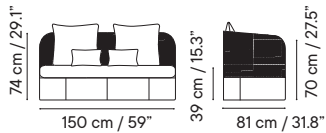

Sofa

- Indoor & outdoor
- Galvanized steel
- Cushion included: seat + 2 back cushions 75x70
- 33 kg
- 182 x 95 x 76.5 cm (box)
- 1 units / box
- 2 units / box

GROUP I	GROUP II	GROUP III	
Sofa two seater iSi 8107	4348€	4689€	4991€
Decorative 45x45 iSi 8101	84€	100€	132€
Decorative 50x35 iSi 6061	80€	96€	129€