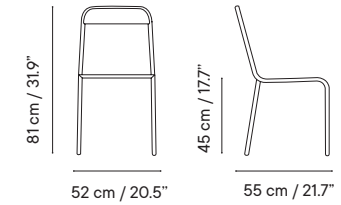

Chair

- Indoor & outdoor
- Aluminum Galvanized steel
- Stackable

- 3 kg / 6 Kg
- 61 x 58 x 96 cm (box)
- 4 units / box
- 24 units / pallet

Chair aluminum
iSi 9166 **316€**

Chair steel
iSi 9170 **189€**

Premium cushion
iSi 6050 **145€   207€   267€**