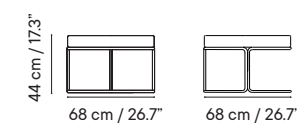

- Indoor & outdoor
- Galvanized steel
- Cushion included

- 9 kg
- 77 x 70 x 50 cm (box)
- 1 unit / box
- 8 units / pallet

1091€   **1349€**   **1606€**