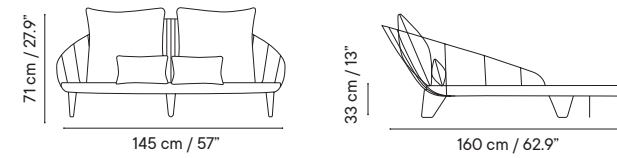

Stools

Indoor & outdoor
Galvanized steel

6 kg
65 x 53 x 113 cm (box)
1 unit / box
6 units / pallet

Counter stool H65 **394€**
iSi 9165
Bar stool H76 **402€**
iSi 9164

Premium cushion **145€**   **207€**   **267€**
iSi 6042

Upholstered cushion **385€**   **472€**   **572€**
iSi 6043

Daybed

iSi 8123

Indoor & outdoor
Galvanized steel
Stackable
Cushion included:
Seat cushion + 2 backrest
cushions 75x70

35 kg
166 x 145 x 73.5 cm (box)
1 unit / box
2 units / pallet

GROUP I   **GROUP II**   **GROUP III**
4721€   **5365€**   **5936€**