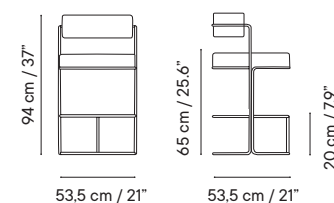

Counter stool 65 / Counter stool 74 iSi 8156 / 8085

- Indoor & outdoor
- Galvanized steel
- Cushion included

- 9 kg
- 61 x 58 x 96 cm (box)
- 1 unit / box
- 6 units / pallet

GROUP I   **GROUP II**   **GROUP III**
899€   **989€**   **1080€**