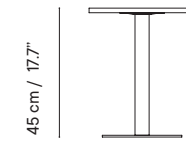

Table 45

GROUP I   GROUP II   GROUP III