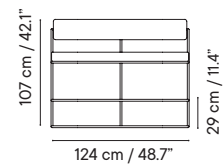

High bench 74
iSi 8129