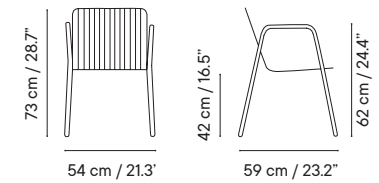

Chair

- Indoor & outdoor
- Galvanized stool
- Stackable

- 5 kg
- 61 x 58 x 82 cm (box)
- 4 units / box
- 24 units / pallet

Chair
iSi 8060 **189€**

Premium cushion
iSi 6040 **145€   207€   267€**