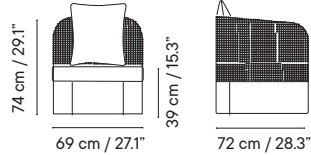

## Stools

- Indoor & outdoor
- Galvanized steel
- Stackable

- 6 kg
- 65 x 53 x 113 cm (box)
- 4 (H65) 3 (H79) / box
- 24 (H65) 18 (H79) / pallet

**Counter stool**  
iSi 9140 **215€**

**Bar stool**  
iSi 7204 **221€**

# Arena

Designed by iSiMAR

**Chair**  
iSi 8143

- Indoor & outdoor
- Galvanized steel
- Cushion included

- 7 kg
- 60 x 51 x 93 cm (box)
- 1 units / box
- 8 units / pallet

GROUP I	GROUP II	GROUP III
734€	784€	835€

**Poltrona**  
iSi 8106

- Indoor & outdoor
- Galvanized steel
- Cushion included: seat + backrest

- 15 kg
- 77 x 70 x 73.5 cm (box)
- 1 units / box
- 4 units / pallet

GROUP I	GROUP II	GROUP III
2418€	2819€	3221€