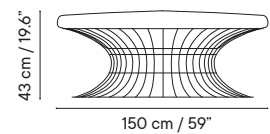

Puff Ø150 43
iSi 8199

GROUP I   GROUP II   GROUP III

- Indoor & outdoor
- Galvanized steel
- Cushion included

- 36 kg
- 166 x 145 x 45 cm (box)
- 1 units / box
- 4 units / pallet

2437€   2728€   3021€