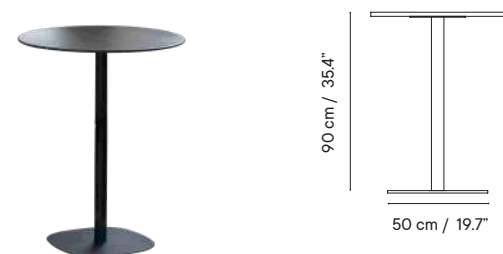

Table 90

- Indoor & outdoor
- Galvanized steel
- Table top assembly

iSi 9500 - Table ø60 x 90

- 16 kg
- 70 x 70 x 8 cm (box)
- 1 unit / box
- 25 units / palet

481€ 659€

GROUP I   GROUP II   GROUP III

iSi 9501 - Table ø70 x 90

- 18 kg
- 70 x 70 x 8 cm (box)
- 1 unit / box
- 25 units / palet

519€ 726€

iSi 9502 - Table ø80 x 90

- 20 kg
- 80 x 80 x 8 cm (box)
- 1 unit / box
- 25 units / palet

556€ 865€

iSi 9506 - Table 60 x 60 x 90

- 16 kg
- 70 x 70 x 8 cm (box)
- 1 unit / box
- 25 units / palet

481€ 659€

iSi 9507 - Table 70 x 70 x 90

- 18 kg
- 70 x 70 x 8 cm (box)
- 1 unit / box
- 25 units / palet

519€ 726€

iSi 9508 - Table 80 x 80 x 90

- 20 kg
- 80 x 80 x 8 cm (box)
- 1 unit / box
- 25 units / palet

556€ 865€