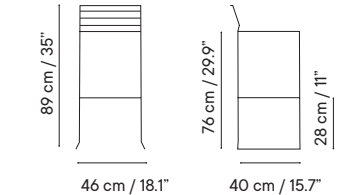

Tarifa

Designed by iSiMAR

Chair

- Indoor & outdoor
- Galvanized steel
- Stackable

- 6 kg
- 60 x 51 x 93 cm (box)
- 4 units / box
- 32 units / pallet

Chair
iSi 8026 **246€**

Premium cushion
iSi 6057 **145€ 207€ 267€**

Armchair

- Indoor & outdoor
- Galvanized steel

- 6 kg
- 60 x 51 x 93 cm (box)
- 1 unit / box
- 8 units / pallet

Armchair
iSi 8027 **312€**

Premium cushion
iSi 6057 **145€ 207€ 267€**

Stools

- Indoor & outdoor
- Galvanized steel

- 6 kg
- 51 x 42 x 98 cm (box)
- 1 unit / box
- 8 units / pallet

Counter stool H65
iSi 8030 **304€**

Bar stool H76
iSi 8029 **312€**

Premium cushion
iSi 6058 **145€ 207€ 267€**