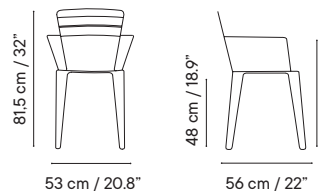

Armchair

- Indoor & outdoor
- Galvanized steel
- Stackable

- 6 kg
- 60 x 51 x 93 cm (box)
- 4 units / box
- 32 units / pallet

Armchair
iSi 9136 **288€**

Premium cushion
iSi 6027 **145€   207€   267€**