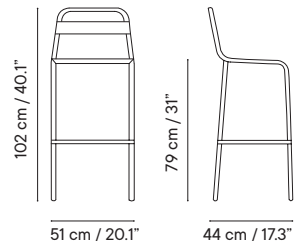

Anglet

Designed by iSiMAR

Chair

- Indoor & outdoor
- Galvanized steel
- Stackable

- 6 kg
- 65 x 53 x 113 cm (box)
- 4 units / box
- 24 units / pallet

Chair
iSi 7202 **131€**

Premium cushion
iSi 6002 **145€   207€   267€**

Armchair

- Indoor & outdoor
- Galvanized steel
- Stackable

- 6 kg
- 65 x 53 x 113 cm (box)
- 4 units / box
- 24 units / pallet

Armchair
iSi 7203 **151€**

Premium cushion
iSi 6002 **145€   207€   267€**

Stools

- Indoor & outdoor
- Galvanized steel
- Stackable

- 6 kg
- 65 x 53 x 113 cm (box)
- 4 (H65) 3 (H79) / box
- 24 (H65) 18 (H79) / pallet

Counter stool
iSi 9140 **215€**

Bar stool
iSi 7204 **221€**

Premium cushion
iSi 6003 **145€   207€   267€**