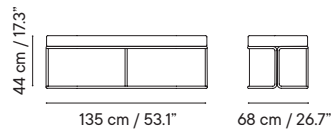

Sofa two seater / Sofa two seater no backrest
iSi 8127 / 8128

- Indoor & outdoor
- Galvanized steel
- Cushion included

- 20 kg
- 135 x 69 x 50 cm (2 boxes)
- 1 unit / box
- 3 units / pallet

GROUP I	GROUP II	GROUP III
2924€	3264€	3605€

- Indoor & outdoor
- Galvanized steel
- Cushion included

- 18 kg
- 135 x 69 x 50 cm (box)
- 1 unit / box
- 3 units / pallet

GROUP I	GROUP II	GROUP III
2437€	2640€	2844€

High bench 74
iSi 8129

- Indoor & outdoor
- Galvanized steel
- Cushion included

- 18 kg
- 135 x 69 x 75.5 cm (2 boxes)
- 1 unit / box
- 3 units / pallet

GROUP I	GROUP II	GROUP III
3117€	3411€	3704€

Sunlounger
iSi 8194

- Indoor & outdoor
- Galvanized steel
- Cushion included

- 47 kg
- 210 x 79 x 47 cm (box)
- 1 unit / box
- 4 units / pallet

GROUP I	GROUP II	GROUP III
2760€	2946€	3133€

Daybed
iSi 8195

- Indoor & outdoor
- Galvanized steel
- Cushion included

- 77 kg
- 210 x 79 x 72.5 cm (box)
- 1 unit / box
- 3 units / pallet

GRUPO I	GRUPO II	GRUPO III
5009€	5320€	5631€