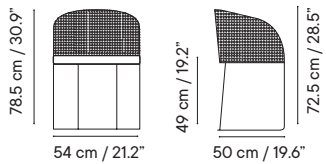

## Stools

- Indoor & outdoor
- Galvanized steel
- Stackable

- 6 kg
- 65 x 53 x 113 cm (box)
- 4 (H65) 3 (H79) / box
- 24 (H65) 18 (H79) / pallet

**Counter stool**  
iSi 9140 **215€**

**Bar stool**  
iSi 7204 **221€**

# Arena

Designed by iSiMAR

**Chair**  
iSi 8143

- Indoor & outdoor
- Galvanized steel
- Cushion included

- 7 kg
- 60 x 51 x 93 cm (box)
- 1 units / box
- 8 units / pallet

GROUP I	GROUP II	GROUP III
734€	784€	835€