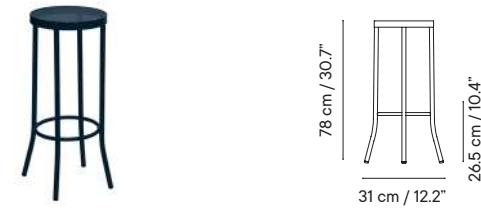

Stool 78 / Upholstered stool 78

iSi 8087 / 8133