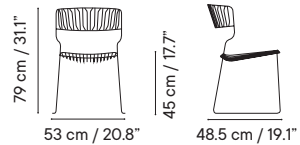

Chair

- Indoor & outdoor
- Galvanized steel
- Stackable

- 5 kg
- 61 x 58 x 82 cm (box)
- 4 units / box
- 24 units / pallet

Chair
iSi 8201 **333€**

Premium cushion
iSi 6029 **145€   207€   267€**