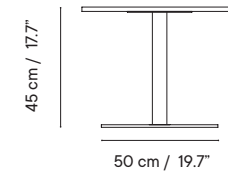

# Mistral

Designed by iSiMAR

Table 45

GROUP I    GROUP II    GROUP III

- Indoor & outdoor
- Galvanized steel
- Table top assembly

iSi 9405 - Table ø60 x 45 **435€**    **614€**

- 14 kg
- 70 x 70 x 8 cm (box)
- 1 unit / box
- 25 units / palet