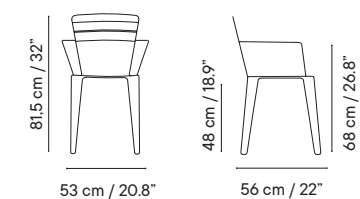

Armchair

- Indoor & outdoor
- Galvanized steel
- Stackable

- 6 kg
- 60 x 51 x 93 cm (box)
- 3 units / box
- 24 units / pallet

Armchair
iSi 8035 **278€**

Premium cushion
iSi 6033 **145€ 207€ 267€**

GROUP I   GROUP II   GROUP III