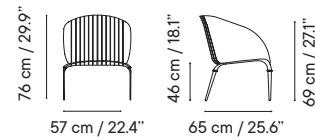

Armchair

GROUP I   GROUP II   GROUP III

- Indoor & outdoor
- Galvanized steel

- 7 kg
- 61 x 58 x 82 cm (box)
- 1 unit / box
- 6 units / pallet

Armchair
iSi 8114   **438€**

Cushion
iSi 6021   **145€**   **207€**   **267€**