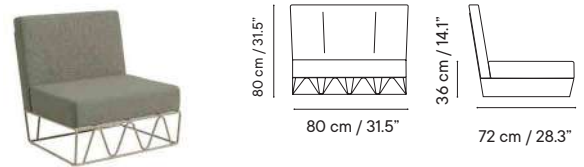

Straight modular sofa 36
iSi 9158

- Indoor & outdoor
- Galvanized steel
- Cushion included

- 18 kg
- 110 x 70 x 8 cm (box)
- 1 unit / box
- 4 units / pallet

GROUP I	GROUP II	GROUP III
1933€	2245€	2556€