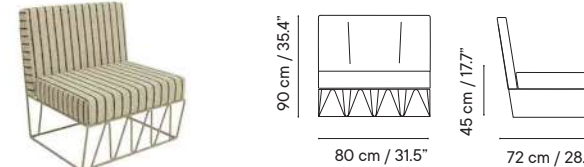

Straight modular banquette 45
iSi 8154

- Indoor & outdoor
- Galvanized steel
- Cushion included

- 18 kg
- 120 x 100 x 80 cm (PB)
- 1 unit / box
- 4 units / pallet

GROUP I	GROUP II	GROUP III
2126€	2439€	2751€