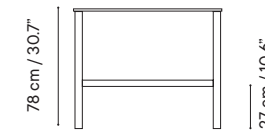

Bench

- Indoor & outdoor
- Galvanized steel

- 13 kg
- 60 x 51 x 93 cm (box)
- 1 unit / box
- 8 units / pallet