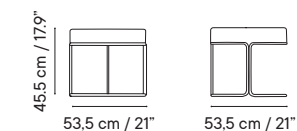

- Indoor & outdoor
- Galvanized steel
- Cushion included

- 7 kg
- 61 x 58 x 96 cm (caja)
- 2 unit / box
- 12 units / pallet

726€   **783€**   **840€**