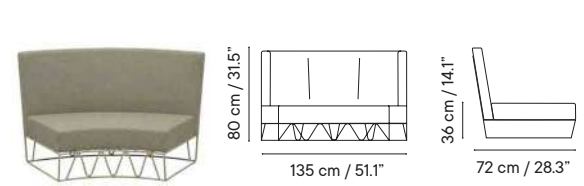

# Lagarto

Designed by ILMIODESIGN

**Curve modular sofa 36**  
iSi 9132

- Indoor & outdoor
- Galvanized steel
- Cushion included

- 18 kg
- 110 x 70 x 8 cm (box)
- 2-3 units / box
- 2-3 units / pallet

GROUP I	GROUP II	GROUP III
2148€	2559€	2968€