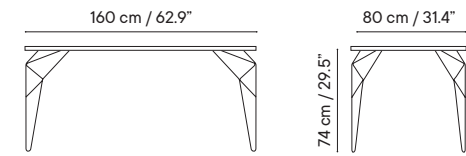

- Indoor & outdoor
- Galvanized steel
- Table top assembly

- 36 kg
- 211 x 72 x 86 cm (box)
- 1 unit / box
- units / pallet