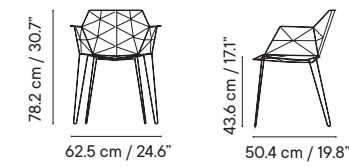

Armchair

- Indoor & outdoor
- Galvanized steel

- 7 kg
- 61 x 58 x 82 cm (box)
- 1 unit / box
- 6 units / palet

Armchair with seat cushion
iSi 8182

GROUP I   GROUP II   GROUP III

584€   649€   714€

Sillón with double cushion
iSi 8185

784€   870€   956€