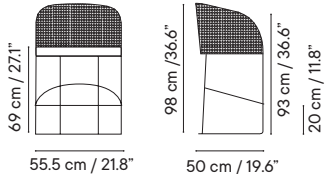

Stool 69/79
iSi 8145/8144

- Indoor & outdoor
- Galvanized steel
- Cushion included

- 9 kg
- 65 x 53 x 113 cm (box)
- 1 units / box
- 6 unidades / pallet

GROUP I	GRUPO II	GROUP III
904€	957€	1011€