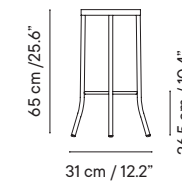

Stool 65 / Upholstered stool 65 iSi 8265 / 8267

GROUP I   GROUP II   GROUP III

- Indoor & outdoor
- Galvanized steel

- 4 kg
- 40 x 43 x 80 cm (box)
- 1 units / box
- 12 units / pallet

202€