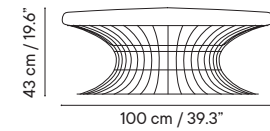

Puff Ø100 43
iSi 8198

GROUP I   GROUP II   GROUP III

- Indoor & outdoor
- Galvanized steel
- Cushion included

- 19 kg
- 166 x 145 x 45 cm (box)
- 1 units / box
- 4 units / pallet

1678€   1880€   2081€