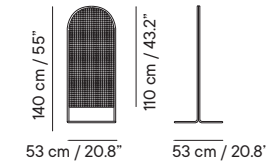

Dividers

GROUP I   GROUP II   GROUP III

- Indoor & outdoor
- Galvanized steel

- 9-10-11 kg
- 60 x 51 x 93 cm (2 boxes)
- 2 units / box
- units / palet

Divider 1,4m
iSi 7222   **690€**

Upholstered divider 1,4m
iSi 7225   **872€   987€   1101€**