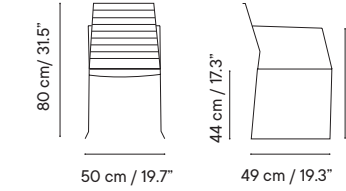

Armchair

- Indoor & outdoor
- Galvanized steel

- 6 kg
- 60 x 51 x 93 cm (box)
- 1 unit / box
- 8 units / pallet

Armchair
iSi 8027 **312€**

Premium cushion
iSi 6057 **145€ 207€ 267€**