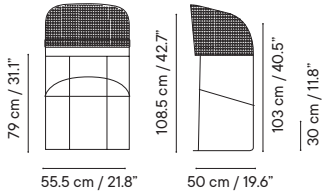

**Poltrona**  
iSi 8106

- Indoor & outdoor
- Galvanized steel
- Cushion included: seat + backrest

- 15 kg
- 77 x 70 x 73.5 cm (box)
- 1 units / box
- 4 units / pallet

GROUP I	GROUP II	GROUP III
2418€	2819€	3221€

**Sofa**

- Indoor & outdoor
- Galvanized steel
- Cushion included: seat + 2 back cushions 75x70
- 33 kg
- 182 x 95 x 76.5 cm (box)
- 1 units / box
- 2 units / box

GROUP I	GROUP II	GROUP III	
<b>Sofa two seater</b> iSi 8107	<b>4348€</b>	<b>4689€</b>	<b>4991€</b>
<b>Decorative 45x45</b> iSi 8101	<b>84€</b>	<b>100€</b>	<b>132€</b>
<b>Decorative 50x35</b> iSi 6061	<b>80€</b>	<b>96€</b>	<b>129€</b>

**Stool 69/79**  
iSi 8145/8144

- Indoor & outdoor
- Galvanized steel
- Cushion included

- 9 kg
- 65 x 53 x 113 cm (box)
- 1 units / box
- 6 unidades / pallet

GROUP I	GRUPO II	GROUP III
904€	957€	1011€

- Indoor & outdoor
- Galvanized steel
- Cushion included