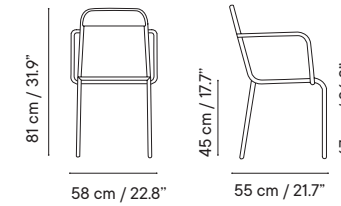

Armchair

- Indoor & outdoor
- Aluminum Galvanized steel
- Stackable

- 3 kg / 6 Kg
- 61 x 58 x 96 cm (box)
- 4 units / box
- 24 units / pallet

Armchair aluminum
iSi 9167 **347€**

Armchair steel
iSi 9171 **207€**

Premium cushion
iSi 6050 **145€   207€   267€**