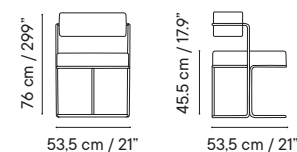

Chair / Chair no backrest iSi 8084 / 8125

- Indoor & outdoor
- Galvanized steel
- Cushion included

- 8 kg
- 61 x 58 x 82 cm (box)
- 1 unit / box
- 6 units / pallet

GROUP I   **GROUP II**   **GROUP III**
872€   **965€**   **1056€**