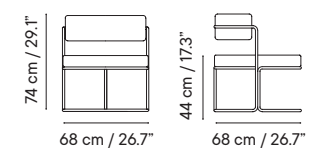

Poltrona / Poltrona no backrest iSi 8126 / 8155

- Indoor & outdoor
- Galvanized steel
- Cushion included

- 10 kg
- 77 x 70 x 73.5 cm (box)
- 1 unit / box
- 4 units / pallet

GROUP I   **GROUP II**   **GROUP III**
1308€   **1565€**   **1823€**