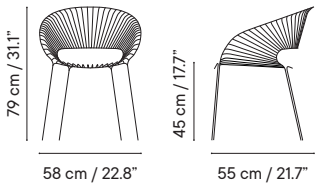

Armchair

GROUP I   GROUP II   GROUP III

- Indoor & outdoor
- Galvanized steel
- Stackable

- 8 kg
- 61 x 58 x 82 cm (box)
- 4 units / box
- 24 units / palet

Armchair iSi 8288	422€		
Seat cushion iSi 8289	199€	278€	358€