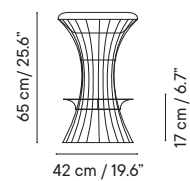

Puff Ø42 65 / 76
iSi 8257 / 8200

GROUP I   GROUP II   GROUP III

- Indoor & outdoor
- Galvanized steel
- Cushion included

- 10 kg
- 51 x 42 x 98 cm (BOX)
- 1 units / box
- 10 units / pallet

700€   788€   877€