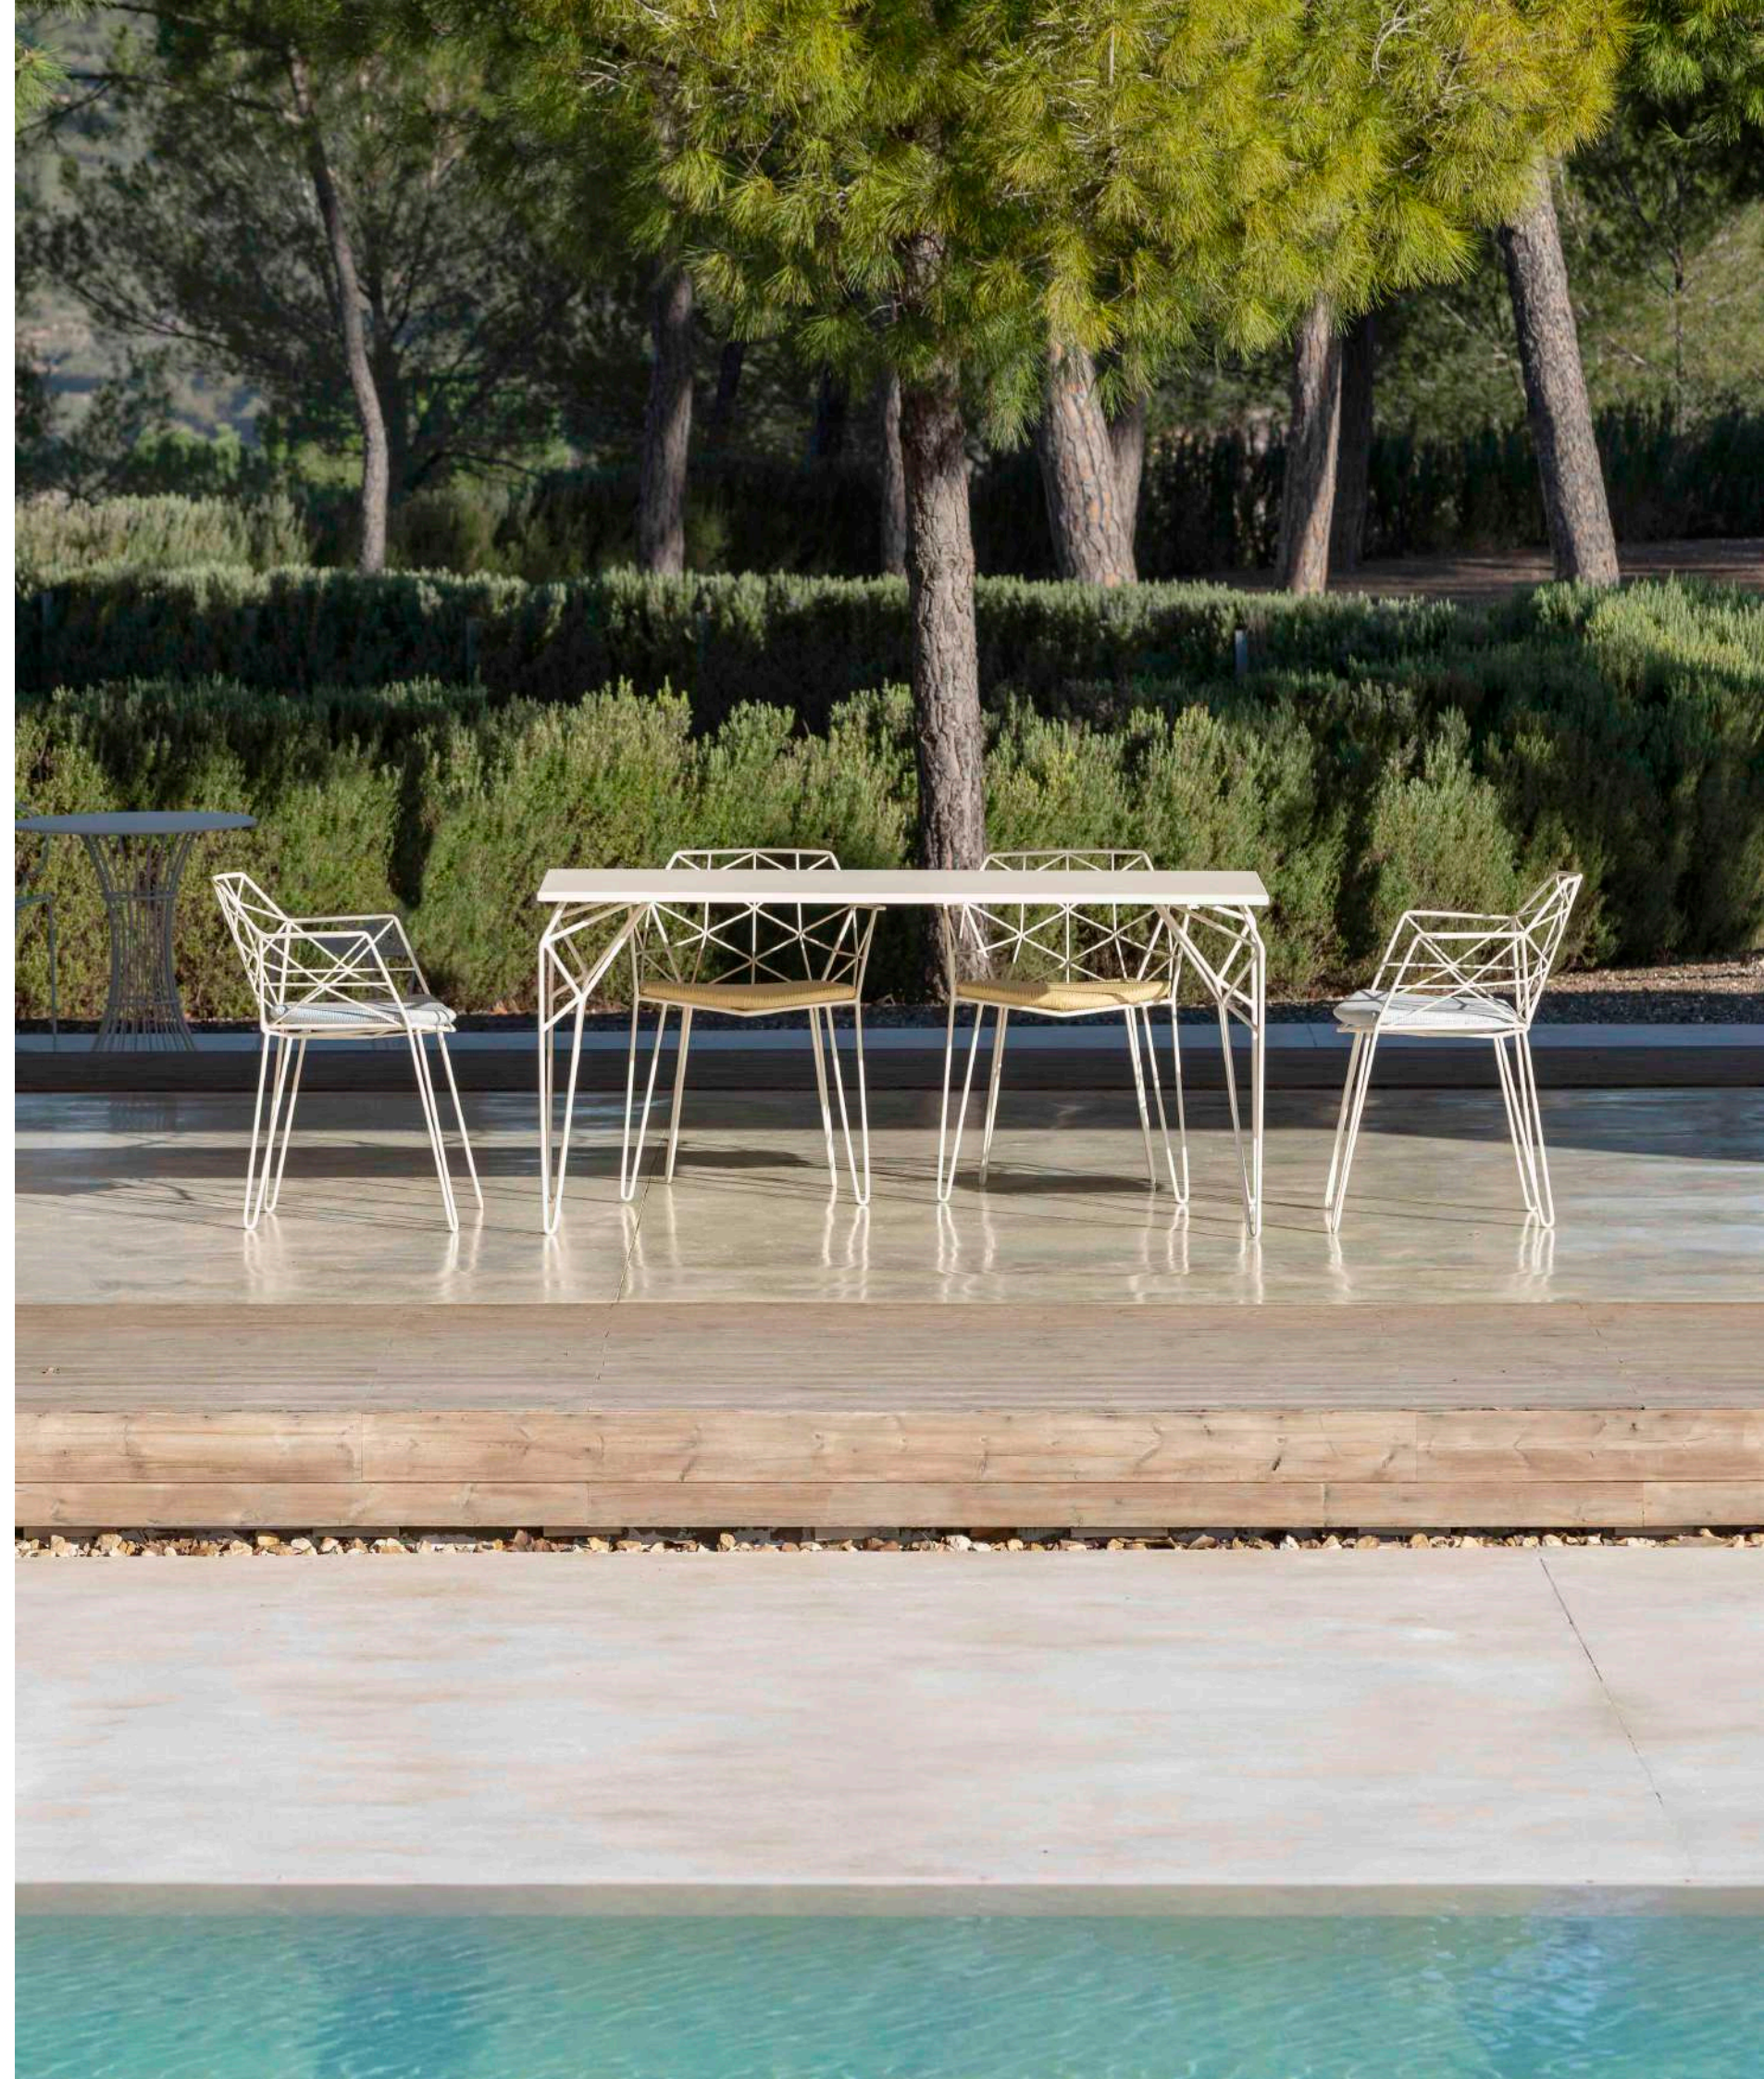

Sunlounger
iSi 8183

- Indoor & outdoor
- Galvanized steel
- Cushion included

- 30 kg
- 211 x 72 x 86 cm (box)
- 1 unit / box
- 4 units / pallet

Table 160 x 80 x 74
iSi 8184

- Indoor & outdoor
- Galvanized steel
- Table top assembly

- 36 kg
- 211 x 72 x 86 cm (box)
- 1 unit / box
- units / pallet

GROUP I	GROUP II	GROUP III
2320€	2574€	2829€

GROUP I	GROUP II	GROUP III
2333€