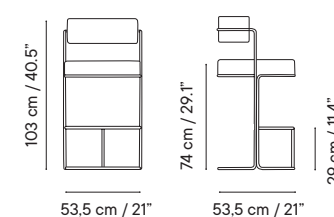

- Indoor & outdoor
- Galvanized steel
- Cushion included

- 9 kg
- 61 x 58 x 96 cm (box)
- 1 unit / box
- 6 units / pallet

917€   **1011€**   **1103€**