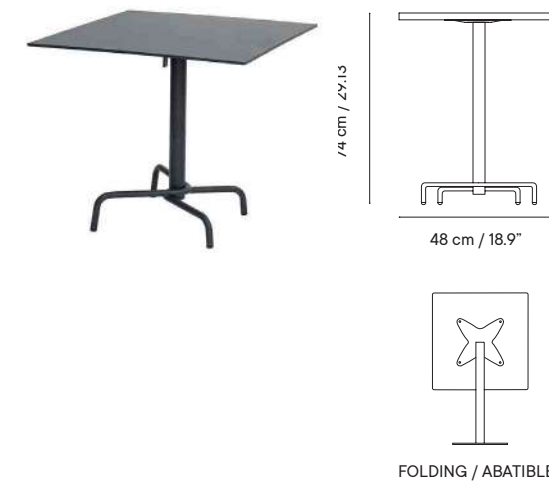

# Muelle

Designed by iSiMAR

Table 74

GROUP I    GROUP II    GROUP III

- Indoor & outdoor
- Galvanized steel
- Table top assembly

iSi 9267 - Table ø60 x 74

**605€    782€**

- 14 kg
- 60 x 51 x 93 cm (base)  
70 x 70 x 8 cm (table top)