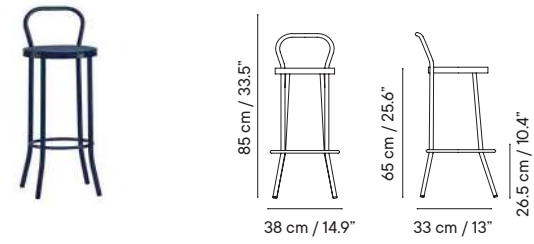

Backrest stool 65 / Upholstered backrest stool 65