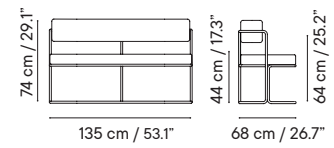

Sofa two seater / Sofa two seater no backrest
iSi 8127 / 8128

- Indoor & outdoor
- Galvanized steel
- Cushion included

- 20 kg
- 135 x 69 x 50 cm (2 boxes)
- 1 unit / box
- 3 units / pallet

GROUP I	GROUP II	GROUP III
2924€	3264€	3605€