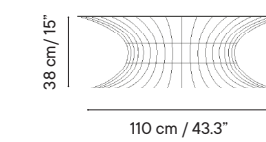

Large coffee table Ø110 38
iSi 9510

GROUP I   GROUP II   GROUP III

- Indoor & outdoor
- Galvanized steel
- Table top assembly

- 35 kg
- 51 x 42 x 98 cm (box)
- 1 units / box
- 10 units / pallet

1480€