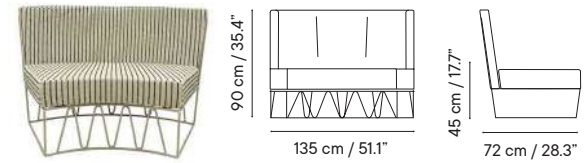

Curve modular banquette 45
iSi 8153

- Indoor & outdoor
- Galvanized steel
- Cushion included

- 18 kg
- 120 x 100 x 8 cm (PB)
- 2-3 units / box
- 2-3 units / pallet

GROUP I	GROUP II	GROUP III
2363€	2773€	3183€