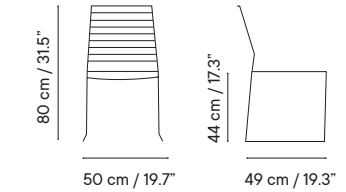

Chair

- Indoor & outdoor
- Galvanized steel
- Stackable

- 6 kg
- 60 x 51 x 93 cm (box)
- 4 units / box
- 32 units / pallet

Chair
iSi 8026 **246€**

Premium cushion
iSi 6057 **145€ 207€ 267€**