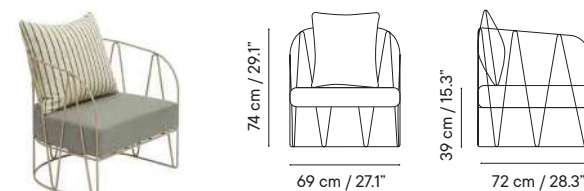

**Curve modular banquette 45**  
iSi 8153

- Indoor & outdoor
- Galvanized steel
- Cushion included

- 18 kg
- 120 x 100 x 8 cm (PB)
- 2-3 units / box
- 2-3 units / pallet

GROUP I	GROUP II	GROUP III
2363€	2773€	3183€

**Straight modular banquette 45**  
iSi 8154

- Indoor & outdoor
- Galvanized steel
- Cushion included

- 18 kg
- 120 x 100 x 80 cm (PB)
- 1 unit / box
- 4 units / pallet

GROUP I	GROUP II	GROUP III
2126€	2439€	2751€

**Poltrona**  
iSi 9159

- Indoor & outdoor
- Galvanized steel
- Cushion included

- 17 kg
- 77 x 70 x 73.5 cm (caja)
- 1 unit / box
- 4 units / pallet

GROUP I	GROUP II	GROUP III
2174€	2350€	2525€

<b>Puff</b> iSi 9160				GROUP I	GROUP II	GROUP III
		<ul style="list-style-type: none"> <li>Indoor &amp; outdoor</li> <li>Galvanized steel</li> <li>Cushion included</li> </ul>	<ul style="list-style-type: none"> <li>13 kg</li> <li>77 x 70 x 73,5 cm (box)</li> <li>2 units / box</li> <li>8 units / palet</li> </ul>	<b>922€</b>	<b>1051€</b>	<b>1178€</b>