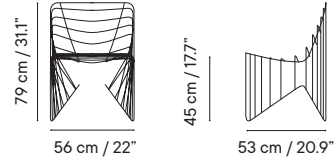

iSi 8029 iSi 8029 + iSi 6058

Chair iSi 8239

GROUP I   GROUP II   GROUP III

- Indoor & outdoor
- Galvanized steel
- Cushion included

- 7 kg
- 61 x 58 x 96 cm (box)
- 1 unit / box
- 6 units / pallet

1196€   1258€   1320€