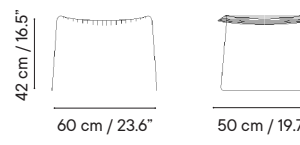

Footrest

- Indoor & outdoor
- Galvanized steel

- 5 Kg
- cm (box)
- 1 unit / box
- units / pallet

Footrest
iSi 8262 **209€**

Premium cushion
iSi 6032 **145€   207€   267€**