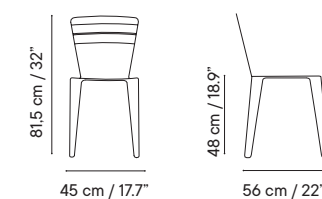

Chair

- Indoor & outdoor
- Galvanized steel
- Stackable

- 6 kg
- 60 x 51 x 93 cm (box)
- 3 units / box
- 24 units / pallet

Chair
iSi 8034 **260€**

Premium cushion
iSi 6033 **145€ 207€ 267€**

GROUP I   GROUP II   GROUP III