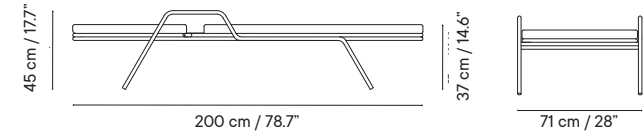

Ona

Designed by iSiMAR

Sunlounger

- Indoor & outdoor
- Aluminum
- Stackable

- 18 kg
- 211 x 79 x 47 cm (box)
- 2 units / box
- 8 units / palet

Sunlounger
iSi 8264

Wood armrest
iSi 3072

GROUP I   GROUP II   GROUP III

1231€   **1528€**   **1825€**

107€

Daybed

- Indoor & outdoor
- Aluminum
- Stackable

- 35 kg
- (box)
- units / box
- units / palet

Daybed
iSi 8275

Wood armrest
iSi 3072

GROUP I   GROUP II   GROUP III

2374€   **2948€**   **3521€**

107€