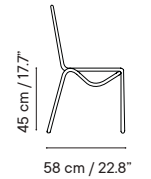

Anglet

Designed by iSiMAR

Collection made of galvanized steel, polyester powder coated. Suitable for outdoor, indoor, and contract use.

Colección fabricada con acero galvanizado y lacado con polvo de poliéster. Apto para uso exterior, interior y contract.

MOQ: 4

Lead time: 2/4 weeks

Dimensions in cm and inches
Medidas en cms y pulgadas

7202QS
Chair