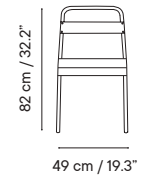

Anglet

Designed by iSiMAR

Collection made of galvanized steel, polyester powder coated. Suitable for outdoor, indoor, and contract use.

Colección fabricada con acero galvanizado y lacado con polvo de poliéster. Apto para uso exterior, interior y contract.

MOQ: 4

Lead time: 2/4 weeks

Dimensions in cm and inches
Medidas en cms y pulgadas

7202QS
Chair