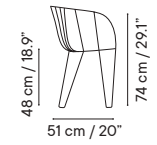

8072QS

9133QS
Armchair
iSi 9163
Upholstered