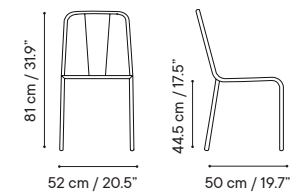

MOQ: 4

Lead time: 2/4 weeks

Dimensions in cm and inches
Medidas en cms y pulgadas

8001QS
Chair

8001QS

NÁPOLES

Nápoles

Designed by iSiMAR

Chair & armchair: MOQ 4

Bar stool: MOQ 2

Lead time: 2/4 weeks

Dimensions in cm and inches
Medidas en cms y pulgadas

8042QS
Chair

8043QS
Armchair

8044QS
Bar stool

8042QS

Lead time: 2/4 weeks

Dimensions in cm and inches
Medidas en cms y pulgadas

Table Height 76 cm / 29.9"

5064QS	70 x 70 cm / 27.6 x 27.6"
5065QS	80 x 80 cm / 31.5 x 31.5"
5066QS	90 x 90 cm / 35.4 x 35.4"

5064QS

Lead time: 2/4 weeks

Dimensions in cm and inches
Medidas en cms y pulgadas

Height 74 cm / 29.9"

○		□	
9007QS	∅ 60 cm / ∅ 23.6"	9062QS	60 x 60 cm / 23.6 x 23.6"
9008QS	∅ 70 cm / ∅ 27.6"	9063QS	70 x 70 cm / 27.6 x 27.6"
9009QS	∅ 80 cm / ∅ 31.5"	9059QS	80 x 80 cm / 31.5 x 31.5"
9354QS	∅ 90 cm / ∅ 35.5"	9357QS	90 x 90 cm / 35.5" x 35.5"