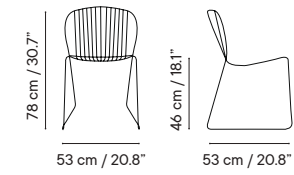

Chair & armchair: MOQ 4
Poltrona: MOQ 2
Lead time: 2/4 weeks

Dimensions in cm and inches
Medidas en cms y pulgadas

7207QS

8072QS

9152QS

Olivo

Designed by iSiMAR

Collection made of galvanized wire, polyester powder coated. Suitable for outdoor, indoor, and contract use.

Lead time: 2/4 weeks

Dimensions in cm and inches
Medidas en cms y pulgadas

Table Height 76 cm / 29.9"

5064QS	70 x 70 cm / 27.6 x 27.6"
5065QS	80 x 80 cm / 31.5 x 31.5"
5066QS	90 x 90 cm / 35.4 x 35.4"

5064QS

Lead time: 2/4 weeks

Dimensions in cm and inches
Medidas en cms y pulgadas

Height 74 cm / 29.9"

○		□	
9007QS	∅ 60 cm / ∅ 23.6"	9062QS	60 x 60 cm / 23.6 x 23.6"
9008QS	∅ 70 cm / ∅ 27.6"	9063QS	70 x 70 cm / 27.6 x 27.6"
9009QS	∅ 80 cm / ∅ 31.5"	9059QS	80 x 80 cm / 31.5 x 31.5"
9354QS	∅ 90 cm / ∅ 35.5"	9357QS	90 x 90 cm / 35.5" x 35.5"

Lead time: 2/4 weeks

Dimensions in cm and inches
Medidas en cms y pulgadas

Height 74 / 29.1"

	○	□
5028QS	∅ 60 cm / ∅ 23.6"	5032QS 60 x 60 cm / 23.6 x 23.6"
5029QS	∅ 70 cm / ∅ 27.6"	5033QS 70 x 70 cm / 27.6 x 27.6"
5030QS	∅ 80 cm / ∅ 31.5"	5034QS 80 x 80 cm / 31.5 x 31.5"