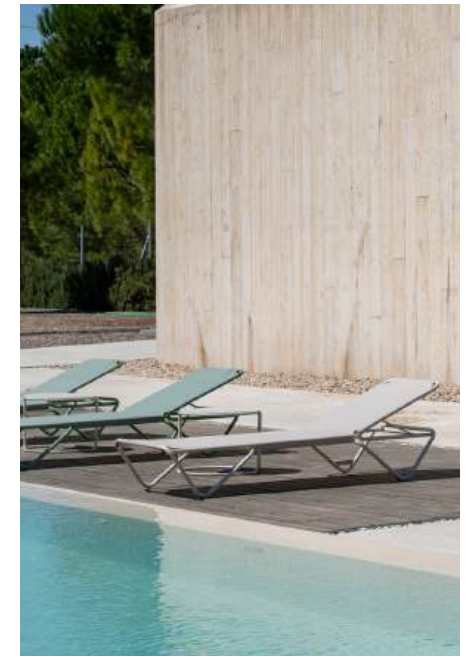

Compact HPL Table-Top / Tablero Compacto HPL

Our laminated high-pressure tabletops are robust, resistant to water, scratching, impact, abrasion, chemical substances, and heat; characteristics that make it ideal for outdoor and contract use.

Nuestros tableros laminados de alta presión son robustos, resistentes al agua, a los arañazos, a los golpes, a la abrasión, a las sustancias químicas y al calor; características que hacen que sea ideal para uso exterior y contract.

STANDARD CORE

Group I

BLACK
NEGRO

BLANCO
WHITE

Colors are approximate. Please check our physical finishes.
Colores orientativos. Por favor chequee nuestro muestrario físico.

Batyline / Textilene

Exclusive for Barceloneta sun lounger: iSi 3024

A unique combination of textile softness and Batyline performance. This fabric is ideal for sling outdoor applications. It will convey a homey feel to any furniture design, without any sagging effect. Extreme outdoor resistance, waterproof and fire resistant.

Una combinación única de suavidad textil y rendimiento Batyline con propiedades de resistencia al agua y al fuego. Se adapta perfectamente a las aplicaciones de tapicería y acolchado en exterior sin formar bolsas.

EDEN COLLECTION

OCRE
7710-51031

BROTE
7710-50967

DUO COLLECTION

RAFIA
7300-5392

DUCK
7300-50870