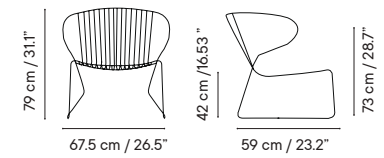

Chair & armchair: MOQ 4
Poltrona: MOQ 2
Lead time: 2/4 weeks

Dimensions in cm and inches
Medidas en cms y pulgadas

7207QS

8072QS

9152QS

Olivo

Designed by iSiMAR

Collection made of galvanized wire, polyester powder coated. Suitable for outdoor, indoor, and contract use.

Lead time: 2/4 weeks

Dimensions in cm and inches
Medidas en cms y pulgadas

Table Height 76 cm / 29.9"

5064QS	70 x 70 cm / 27.6 x 27.6"
5065QS	80 x 80 cm / 31.5 x 31.5"
5066QS	90 x 90 cm / 35.4 x 35.4"

5064QS

Lead time: 2/4 weeks

Dimensions in cm and inches
Medidas en cms y pulgadas

Height 74 cm / 29.9"

○		□	
9007QS	∅ 60 cm / ∅ 23.6"	9062QS	60 x 60 cm / 23.6 x 23.6"
9008QS	∅ 70 cm / ∅ 27.6"	9063QS	70 x 70 cm / 27.6 x 27.6"
9009QS	∅ 80 cm / ∅ 31.5"	9059QS	80 x 80 cm / 31.5 x 31.5"
9354QS	∅ 90 cm / ∅ 35.5"	9357QS	90 x 90 cm / 35.5" x 35.5"

Lead time: 2/4 weeks

Dimensions in cm and inches
Medidas en cms y pulgadas

Height 74 / 29.1"

	○	□
5028QS	∅ 60 cm / ∅ 23.6"	5032QS 60 x 60 cm / 23.6 x 23.6"
5029QS	∅ 70 cm / ∅ 27.6"	5033QS 70 x 70 cm / 27.6 x 27.6"
5030QS	∅ 80 cm / ∅ 31.5"	5034QS 80 x 80 cm / 31.5 x 31.5"