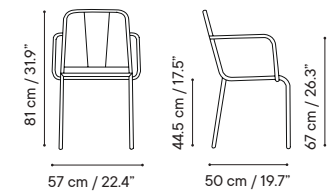

MOQ: 4

Lead time: 2/4 weeks

Dimensions in cm and inches
Medidas en cms y pulgadas

8001QS
Chair

8001QS

NÁPOLES

Nápoles

Designed by iSiMAR

Chair & armchair: MOQ 4

Bar stool: MOQ 2

Lead time: 2/4 weeks

Dimensions in cm and inches
Medidas en cms y pulgadas

8042QS
Chair

8043QS
Armchair

8044QS
Bar stool

8042QS

Lead time: 2/4 weeks

Dimensions in cm and inches
Medidas en cms y pulgadas

Table Height 76 cm / 29.9"

5064QS	70 x 70 cm / 27.6 x 27.6"
5065QS	80 x 80 cm / 31.5 x 31.5"
5066QS	90 x 90 cm / 35.4 x 35.4"

5064QS

Lead time: 2/4 weeks

Dimensions in cm and inches
Medidas en cms y pulgadas

Height 74 cm / 29.9"

○		□	
9007QS	∅ 60 cm / ∅ 23.6"	9062QS	60 x 60 cm / 23.6 x 23.6"
9008QS	∅ 70 cm / ∅ 27.6"	9063QS	70 x 70 cm / 27.6 x 27.6"
9009QS	∅ 80 cm / ∅ 31.5"	9059QS	80 x 80 cm / 31.5 x 31.5"
9354QS	∅ 90 cm / ∅ 35.5"	9357QS	90 x 90 cm / 35.5" x 35.5"