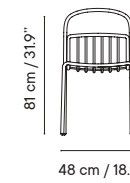

MOQ: 4

Lead time: 2/4 weeks

Dimensions in cm and inches
Medidas en cm y pulgadas

8201QS

Chair

8206QS

Lounge

8201QS

MOQ: 4
Lead time: 2/4 weeks

Dimensions in cm and inches
Medidas en cm y pulgadas

8232QS
Chair

8235QS
Armchair

8235QS

8232QS

Cadiz

Designed by Chaput & Guijarro

Lead time: 2/4 weeks

Dimensions in cm and inches
Medidas en cms y pulgadas

Table Height 76 cm / 29.9"

5064QS	70 x 70 cm / 27.6 x 27.6"
5065QS	80 x 80 cm / 31.5 x 31.5"
5066QS	90 x 90 cm / 35.4 x 35.4"

5064QS

Lead time: 2/4 weeks

Dimensions in cm and inches
Medidas en cms y pulgadas

Height 74 / 29.1"

	○	□
5028QS	∅ 60 cm / ∅ 23.6"	5032QS 60 x 60 cm / 23.6 x 23.6"
5029QS	∅ 70 cm / ∅ 27.6"	5033QS 70 x 70 cm / 27.6 x 27.6"
5030QS	∅ 80 cm / ∅ 31.5"	5034QS 80 x 80 cm / 31.5 x 31.5"