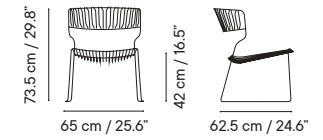

MOQ: 4

Lead time: 2/4 weeks

Dimensions in cm and inches
Medidas en cm y pulgadas

8201QS

Chair

8206QS

Lounge

8201QS

MOQ: 4
Lead time: 2/4 weeks

Dimensions in cm and inches
Medidas en cm y pulgadas

8232QS
Chair

8235QS
Armchair

8235QS

8232QS

Cadiz

Designed by Chaput & Guijarro

Lead time: 2/4 weeks

Dimensions in cm and inches
Medidas en cms y pulgadas

Table Height 76 cm / 29.9"

5064QS	70 x 70 cm / 27.6 x 27.6"
5065QS	80 x 80 cm / 31.5 x 31.5"
5066QS	90 x 90 cm / 35.4 x 35.4"

5064QS

Lead time: 2/4 weeks

Dimensions in cm and inches
Medidas en cms y pulgadas

Height 74 / 29.1"

	○	□
5028QS	∅ 60 cm / ∅ 23.6"	5032QS 60 x 60 cm / 23.6 x 23.6"
5029QS	∅ 70 cm / ∅ 27.6"	5033QS 70 x 70 cm / 27.6 x 27.6"
5030QS	∅ 80 cm / ∅ 31.5"	5034QS 80 x 80 cm / 31.5 x 31.5"