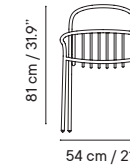

MOQ: 4

Lead time: 2/4 weeks

Dimensions in cm and inches
Medidas en cm y pulgadas

8201QS

Chair

8206QS

Lounge

8201QS

MOQ: 4
Lead time: 2/4 weeks

Dimensions in cm and inches
Medidas en cm y pulgadas

8232QS
Chair

8235QS
Armchair

8235QS

8232QS

Cadiz

Designed by Chaput & Guijarro

Lead time: 2/4 weeks

Dimensions in cm and inches
Medidas en cms y pulgadas

Table Height 76 cm / 29.9"

5064QS	70 x 70 cm / 27.6 x 27.6"
5065QS	80 x 80 cm / 31.5 x 31.5"
5066QS	90 x 90 cm / 35.4 x 35.4"

5064QS

Lead time: 2/4 weeks

Dimensions in cm and inches
Medidas en cms y pulgadas

Height 74 / 29.1"

	○	□
5028QS	∅ 60 cm / ∅ 23.6"	5032QS 60 x 60 cm / 23.6 x 23.6"
5029QS	∅ 70 cm / ∅ 27.6"	5033QS 70 x 70 cm / 27.6 x 27.6"
5030QS	∅ 80 cm / ∅ 31.5"	5034QS 80 x 80 cm / 31.5 x 31.5"