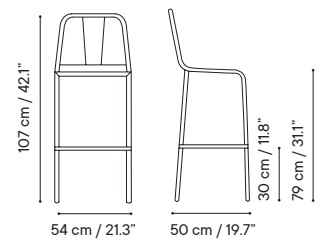

MOQ: 4

Lead time: 2/4 weeks

Dimensions in cm and inches
Medidas en cms y pulgadas

8001QS
Chair

8001QS

NÁPOLES

Nápoles

Designed by iSiMAR

Chair & armchair: MOQ 4

Bar stool: MOQ 2

Lead time: 2/4 weeks

Dimensions in cm and inches
Medidas en cms y pulgadas

8042QS
Chair

8043QS
Armchair

8044QS
Bar stool

8042QS

Lead time: 2/4 weeks

Dimensions in cm and inches
Medidas en cms y pulgadas

Table Height 76 cm / 29.9"

5064QS	70 x 70 cm / 27.6 x 27.6"
5065QS	80 x 80 cm / 31.5 x 31.5"
5066QS	90 x 90 cm / 35.4 x 35.4"

5064QS

Lead time: 2/4 weeks

Dimensions in cm and inches
Medidas en cms y pulgadas

Height 74 cm / 29.9"

○		□	
9007QS	∅ 60 cm / ∅ 23.6"	9062QS	60 x 60 cm / 23.6 x 23.6"
9008QS	∅ 70 cm / ∅ 27.6"	9063QS	70 x 70 cm / 27.6 x 27.6"
9009QS	∅ 80 cm / ∅ 31.5"	9059QS	80 x 80 cm / 31.5 x 31.5"
9354QS	∅ 90 cm / ∅ 35.5"	9357QS	90 x 90 cm / 35.5" x 35.5"