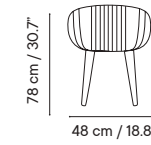

7207QS

9133QS
Armchair
iSi 9163
Upholstered