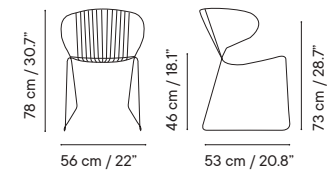

Chair & armchair: MOQ 4
Poltrona: MOQ 2
Lead time: 2/4 weeks

Dimensions in cm and inches
Medidas en cms y pulgadas

7207QS

8072QS

9152QS

Olivo

Designed by iSiMAR

Collection made of galvanized wire, polyester powder coated. Suitable for outdoor, indoor, and contract use.

Lead time: 2/4 weeks

Dimensions in cm and inches
Medidas en cms y pulgadas

Table Height 76 cm / 29.9"

5064QS	70 x 70 cm / 27.6 x 27.6"
5065QS	80 x 80 cm / 31.5 x 31.5"
5066QS	90 x 90 cm / 35.4 x 35.4"

5064QS

Lead time: 2/4 weeks

Dimensions in cm and inches
Medidas en cms y pulgadas

Height 74 cm / 29.9"

○		□	
9007QS	∅ 60 cm / ∅ 23.6"	9062QS	60 x 60 cm / 23.6 x 23.6"
9008QS	∅ 70 cm / ∅ 27.6"	9063QS	70 x 70 cm / 27.6 x 27.6"
9009QS	∅ 80 cm / ∅ 31.5"	9059QS	80 x 80 cm / 31.5 x 31.5"
9354QS	∅ 90 cm / ∅ 35.5"	9357QS	90 x 90 cm / 35.5" x 35.5"

Lead time: 2/4 weeks

Dimensions in cm and inches
Medidas en cms y pulgadas

Height 74 / 29.1"

	○	□
5028QS	∅ 60 cm / ∅ 23.6"	5032QS 60 x 60 cm / 23.6 x 23.6"
5029QS	∅ 70 cm / ∅ 27.6"	5033QS 70 x 70 cm / 27.6 x 27.6"
5030QS	∅ 80 cm / ∅ 31.5"	5034QS 80 x 80 cm / 31.5 x 31.5"