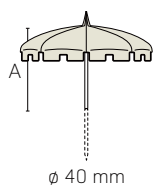

+ €120,00

flounce with border

PVC cover

110 cm

plate "guscio" column and joint

80 cm

base

Ø 220 cm	10	€775,00	€9,00 (160 cm)	€28,00	€66,00	€27,00	€132,00 (55 kg)
Ø 240 cm	12	€870,00	€9,00 (160 cm)	€28,00	€66,00	€27,00	€132,00 (55 kg)