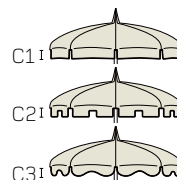

ICONIC PAGODA

ombrellone doppio spicchio in stile orientale
double segment oriental design beach parasol
Sonnenschirm im Orient-Look mit Doppel-Segment

IT

- asta alluminio anodizzato Ø 40 mm
- giunto a baionetta
- componenti in nylon
- appendiabiti intercambiabili
- stecche in acciaio zincate e verniciate bianco Ø 5 mm
- copertura doppio spicchio
- tessuto e bordo in acrilico tinto in massa
- borchie antistrappo
- pomolo in alluminio anodizzato

EN

- anodized aluminium pole Ø 40 mm
- bayonet joint
- nylon components
- interchangeable coat hook
- zinc-plated and white varnished steel ribs Ø 5 mm
- double segment canvas
- "solution dyed acrylic" fabric and border
- tear-proof studs
- anodized aluminium pommel

DE

- Mast aus eloxiertem Aluminium Ø 40 mm
- Bajonettverbindung
- Nylonbestandteile
- auswechselbare Kleiderhaken
- Streben aus verzinktem und weißlackiertem Stahl Ø 5 mm
- Bespannung mit Doppel-Segment
- Stoff und Saum aus düsengefärbter Acrylfaser
- reißfeste Ziernägel
- eloxierter Aluminiumknopf

size: Ø 240 cm
canvas: am6/11 and 57 p. 68
border: 94 p. 70

accessories p. 52

glossy

textured matte

textured matte

RAL

+ €18,00 frame

+ €12,00 lower pole

+ €120,00

flounce with border

PVC cover

110 cm

plate "guscio" column and joint

80 cm

base

Ø 220 cm	10	€775,00	€9,00 (160 cm)	€28,00	€66,00	€27,00	€132,00 (55 kg)
Ø 240 cm	12	€870,00	€9,00 (160 cm)	€28,00	€66,00	€27,00	€132,00 (55 kg)

Ø 40 mm

B

C1

C2

C3

D

E

kg

packing - volume

Ø 220 cm	A	B	C1/2/3	D	E	kg	pz.	m³
Ø 220 cm	165 cm	87 cm	17 cm	198 cm	186 cm	6,00	4	0,16
Ø 240 cm	165 cm	91 cm	17 cm	218 cm	210 cm	6,30	4	0,16

- snodo solo per Ø 220 cm
- tilt only for Ø 220 cm
- Gelenk nur für Ø 220 cm

base in ghiaia lavata, cemento liscio o acciaio
washed gravel, light grey cement or steel base
Kiesbetonständer, Betonständer oder Stahlsockel
all bases p. 56