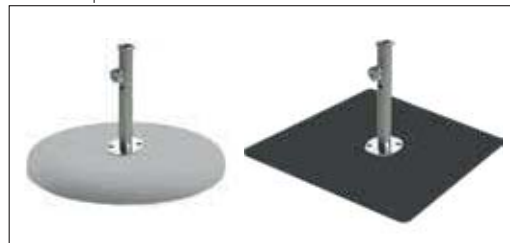

Size	Flounce	Price	PVC cover	110 cm pole	Plate/guscio	80 cm pole	Base
Ø 220 cm	10	€833,00	€9,00 (160 cm)	€28,00	€66,00	€27,00	€132,00 (55 kg)
Ø 240 cm	12	€933,00	€9,00 (160 cm)	€28,00	€66,00	€27,00	€132,00 (55 kg)

Size	A	B	C1/2/3	D	E	Weight	Packing	Volume
Ø 220 cm	165 cm	87 cm	17 cm	198 cm	186 cm	kg. 6,00	pz. 4	m³ 0,16
Ø 240 cm	165 cm	91 cm	17 cm	218 cm	210 cm	kg. 6,30	pz. 4	m³ 0,16

- snodo solo per Ø 220 cm
- tilt only for Ø 220 cm
- Gelenk nur für Ø 220 cm

base in ghiaia lavata, cemento liscio o acciaio
washed gravel, light grey cement or steel base
Kiesbetonständer, Betonständer oder Stahlsockel
all bases p. 56