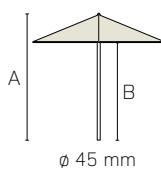

EOS

ombrellone deluxe | deluxe parasol
Deluxe Sonnenschirm

IT

- asta in alluminio verniciato Ø 45 mm
- componenti in nylon
- 8 stecche in alluminio verniciato 28x12 mm
- tessuto e bordo in acrilico tinto in massa

DE

- Mast aus lackiertem Aluminium Ø 45 mm
- Nylon Bestandteile
- 8 Streben aus lackiertem Aluminium 28x12 mm
- Stoff und Saum aus düsengefärbter Acrylfaser

EN

- varnished aluminium pole Ø 45 mm
- nylon components
- 8 ribs of varnished aluminium 28x12 mm
- "solution dyed acrylic" fabric and border

accessories p. 52

size: 250x250 cm
canvas: am6/118 p. 68
border: 81 p. 70

standard

+ €200,00

+ €250,00

Ø 250 cm	€875,00	€940,00	€204,00	€191,00 (190 cm)	€848,00 (46 kg)
Ø 300 cm	€937,00	€1.002,00	€204,00	€191,00 (190 cm)	€848,00 (46 kg)
200x200 cm	€826,00	€891,00	€163,00	€191,00 (190 cm)	€848,00 (46 kg)
230x230 cm	€843,00	€908,00	€177,00	€191,00 (190 cm)	€848,00 (46 kg)
250x250 cm	€886,00	€951,00	€177,00	€220,00 (200 cm)	€1.163,00 (69 kg)
300x300 cm	€981,00	€1.046,00	€177,00	€240,00 (230 cm)	€1.163,00 (69 kg)

packing - volume B

	A	B	C	D/E	F/G		
Ø 250 cm	250 cm	200 cm	115 cm	-	250/227 cm	kg. 11,00	20x280x20 h cm
Ø 300 cm	255 cm	200 cm	90 cm	-	300/277 cm	kg. 12,00	20x280x20 h cm
200x200 cm	245 cm	200 cm	93 cm	200/200 cm	-	kg. 10,50	20x280x20 h cm
230x230 cm	247 cm	200 cm	76 cm	230/230 cm	-	kg. 11,00	20x280x20 h cm
250x250 cm	250 cm	200 cm	64 cm	250/250 cm	-	kg. 12,00	20x280x20 h cm
300x300 cm	265 cm	200 cm	42 cm	300/300 cm	-	kg. 16,00	20x280x20 h cm

telaio - 8 stecche
frame - 8 ribs
Gestell - 8 Streben

sistema di apertura/chiusura
opening/closing system
Öffnung/Schließung System

cerniera
hinge
Scharnier

base in ghiaia lavata, cemento liscio o acciaio
washed gravel, light grey cement or steel base
Kiesbetonständer, Betonständer oder Stahlsockel
all bases p. 56