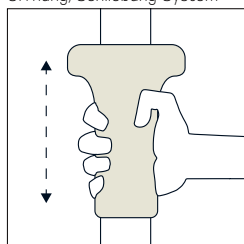

sistema di apertura/chiusura
opening/closing system
Öffnung/Schließung System