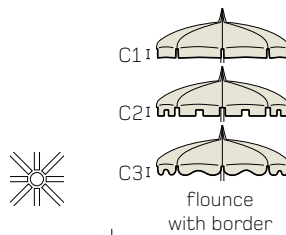

flounce with border

PVC cover

110 cm

plate "guscio" column and joint

80 cm

base

Ø 220 cm	10	€775,00	€9,00 (160 cm)	€28,00	€66,00	€27,00	€132,00 (55 kg)
Ø 240 cm	12	€870,00	€9,00 (160 cm)	€28,00	€66,00	€27,00	€132,00 (55 kg)