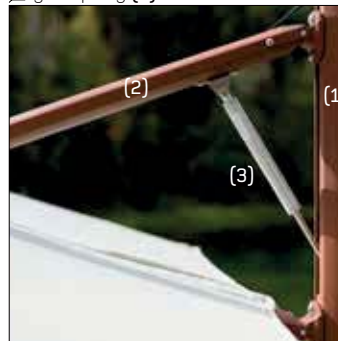

∅ 160x220 mm - sp. 3 mm (1)
∅ 40x80 mm - sp. 2,5 mm (2)
∅ gas spring (3)