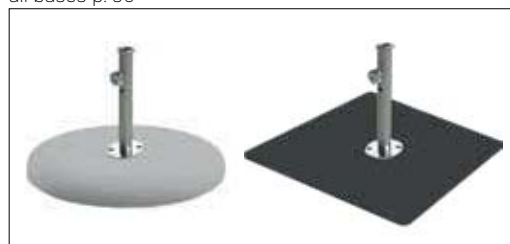

110 cm

plate "guscio" column and joint

80 cm

base

	straight ribs	curved ribs	windproof chimney	PVC cover	110 cm	plate "guscio" column and joint	80 cm	base
Ø 200 cm	€424,00	-	€43,00	€7,50 (130 cm)	€28,00	€66,00	€27,00	€128,00 (35 kg)
Ø 220 cm	€444,00	-	€47,00	€7,50 (130 cm)	€28,00	€66,00	€27,00	€128,00 (35 kg)
Ø 240 cm	€471,00	-	€52,00	€9,00 (160 cm)	€28,00	€66,00	€27,00	€132,00 (55 kg)
Ø 220 cm	-	€455,00	€47,00	€7,50 (130 cm)	€28,00	€66,00	€27,00	€128,00 (35 kg)
Ø 240 cm	-	€482,00	€52,00	€9,00 (160 cm)	€28,00	€66,00	€27,00	€132,00 (55 kg)

pomolo inox
stainless-steel pommel
Edelsthalknopf
+ €13,00

borchie antistrappo
tear-proof studs
reißfeste Ziernägel

giunto ganascia con bloccaggio
joint with screw blocking system
Klemmbacke mit Blockiersystem
Ø int. 38 mm + €11,00