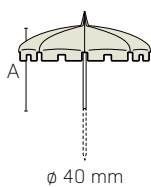

PAGODA

ombrellone in stile orientale | oriental design beach parasol
Sonnenschirm im Orient-Look

IT

- asta alluminio anodizzato Ø 40 mm
- giunto a baionetta
- componenti in nylon
- appendiabiti intercambiabili
- stecche in acciaio zincate e verniciate bianco Ø 5 mm
- tessuto e bordo in acrilico tinto in massa
- borchie antistrappo
- pomolo in alluminio anodizzato

EN

- anodized aluminium pole Ø 40 mm
- bayonet joint
- nylon components
- interchangeable coat hook
- zinc-plated and white varnished steel ribs Ø 5 mm
- "solution dyed acrylic" fabric and border
- tear-proof studs
- anodized aluminium pommel

DE

- Mast aus eloxiertem Aluminium Ø 40 mm
- Bajonettverbindung
- Nylonbestandteile
- auswechselbare Kleiderhaken
- Streben aus verzinktem und weißlackiertem Stahl Ø 5 mm
- Stoff und Saum aus düsengefärbter Acrylfaser
- reißfeste Ziernägel
- eloxierter Aluminiumknopf

size: Ø 240 cm
canvas: col. 87/15 p. 68
border: 15/1 p. 70

accessories p. 52

+ €18,00 frame

+ €12,00 lower pole

+ €120,00

PVC cover

110 cm

plate "guscio"
column and joint

80 cm

base

Ø 220 cm	10	€610,00	€9,00 (160 cm)	€28,00	€66,00	€27,00	€132,00 (55 kg)
Ø 240 cm	12	€727,00	€9,00 (160 cm)	€28,00	€66,00	€27,00	€132,00 (55 kg)

Ø 40 mm

kg

packing - volume

Ø 220 cm	A	B	C1/2/3	D	E	kg	pz.	m³
Ø 220 cm	165 cm	87 cm	17 cm	198 cm	186 cm	6,00	4	0,16
Ø 240 cm	165 cm	91 cm	17 cm	218 cm	210 cm	6,30	4	0,16

- snodo solo per Ø 220 cm
- tilt only for Ø 220 cm
- Gelenk nur für Ø 220 cm

base in ghiaia lavata, cemento liscio o acciaio
washed gravel, light grey cement or steel base
Kiesbetonständer, Betonständer oder Stahlsockel
all bases p. 56

pomolo laccato bianco
white laquered pommel
weißlackierter Knopf
+ €10,00

borchie antistrappo
tear-proof studs
reißfeste Ziernägel