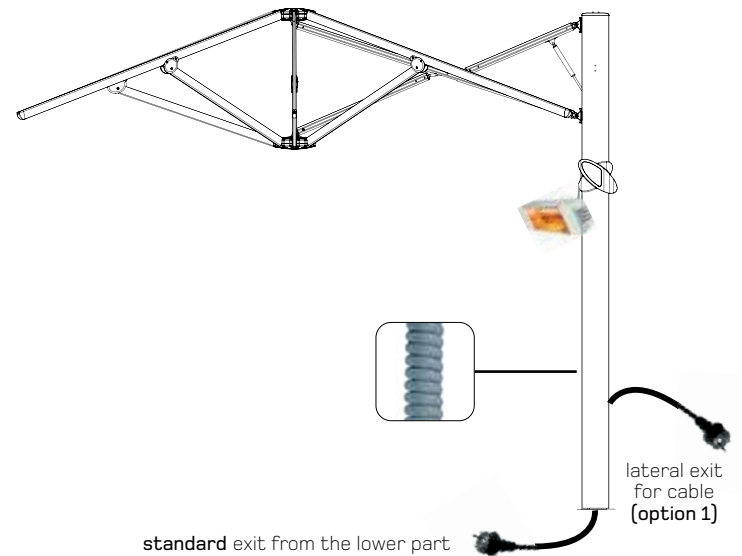

INFRA-RED HEATING

impianto di riscaldamento a infrarossi | infra-red heating system
Infrarot-Heizstrahlerseinrichtung

IT

- riscaldatore orientabile con aggancio per fissaggio
- consumo 2000W
- indice di protezione IPX5
- griglia inox
- area riscaldata mq 15/20 circa
- "soft start": partenza graduale
- radiocomando wireless con regolazione intensità
- spegnimento automatico di sicurezza alla chiusura dell'ombrellone in caso di mancato spegnimento *
- sistema di sicurezza che impedisce l'accensione dell'impianto a ombrellone chiuso *

EN

- revolving heater with bracket to fix
- consumption 2000W
- IPX5 protection rating
- stainless steel grid
- heated area approximately 15-20 sqm
- soft start
- wireless remote control with heating regulation
- automatic safety switch-off when the parasol is closing in case it has not been turned off *
- safety system that prevents the system from turning on when the parasol is closed *

DE

- verstellbarer Infrarotstrahler mit Befestigungshaken
- Stromverbrauch 2000W
- Schutzindex IPX5
- Edelstahlgrill
- Beheizte Zone von ca. 15/20 qm
- "soft start": langsame Zündung
- Drahtlos Handsender mit Regulierung der Intensität
- automatische Sicherheitsabschaltung zum Verschluss des Sonnenschirms bei Nichtausschalten *
- Sicherheitssystem, das das Einschalten des Systems daran hindert bei geschlossenem Sonnenschirm *