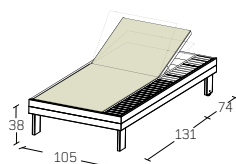

textilene: 0600 open-work TRO PVC fabric p. 80

+ €150,00

packing - volume

polluce	€1.950,00	kg. 33,00	110x210x20 h cm	m³ 0,48
icaro classic	€334,00	kg. 3,70	90x210x20 h cm	m³ 0,37
icaro waterproof	€362,00	kg. 3,70	90x210x20 h cm	m³ 0,37