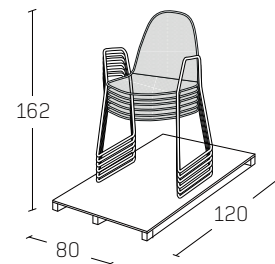

packing - volume

€325,00

€72,00

kg. 4,00

m³ 1,56