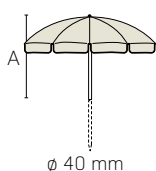

110 cm

plate "guscio" column and joint

80 cm

base

	selvedge flounce	flounce with border	windproof chimney	PVC cover	110 cm	plate "guscio" column and joint	80 cm	base
Ø 180 cm	€370,00	€428,00	€41,00	€7,50 (130 cm)	€28,00	€66,00	€27,00	€128,00 (35 kg)
Ø 200 cm	€414,00	€461,00	€43,00	€7,50 (130 cm)	€28,00	€66,00	€27,00	€128,00 (35 kg)
Ø 220 cm	€432,00	€485,00	€47,00	€7,50 (130 cm)	€28,00	€66,00	€27,00	€128,00 (35 kg)
Ø 240 cm	€447,00	€517,00	€52,00	€9,00 (160 cm)	€28,00	€66,00	€27,00	€132,00 (55 kg)