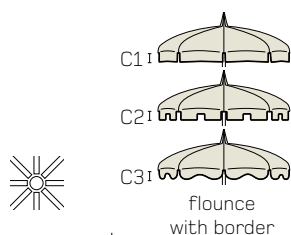

accessories p. 52

size: Ø 240 cm
canvas: am6/20 and 3983 p. 68-69
border: 929 p. 70

+ €18,00 frame
+ €12,00 lower pole

+ €120,00

flounce with border

PVC cover

110 cm

plate "guscio" column and joint