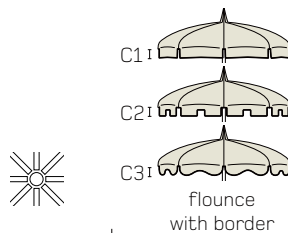

size: Ø 240 cm
canvas: col. 87/15 p. 68
border: 15/1 p. 70

accessories p. 52

+ €18,00 frame

+ €12,00 lower pole

+ €120,00

PVC cover

110 cm

plate "guscio"
column and joint