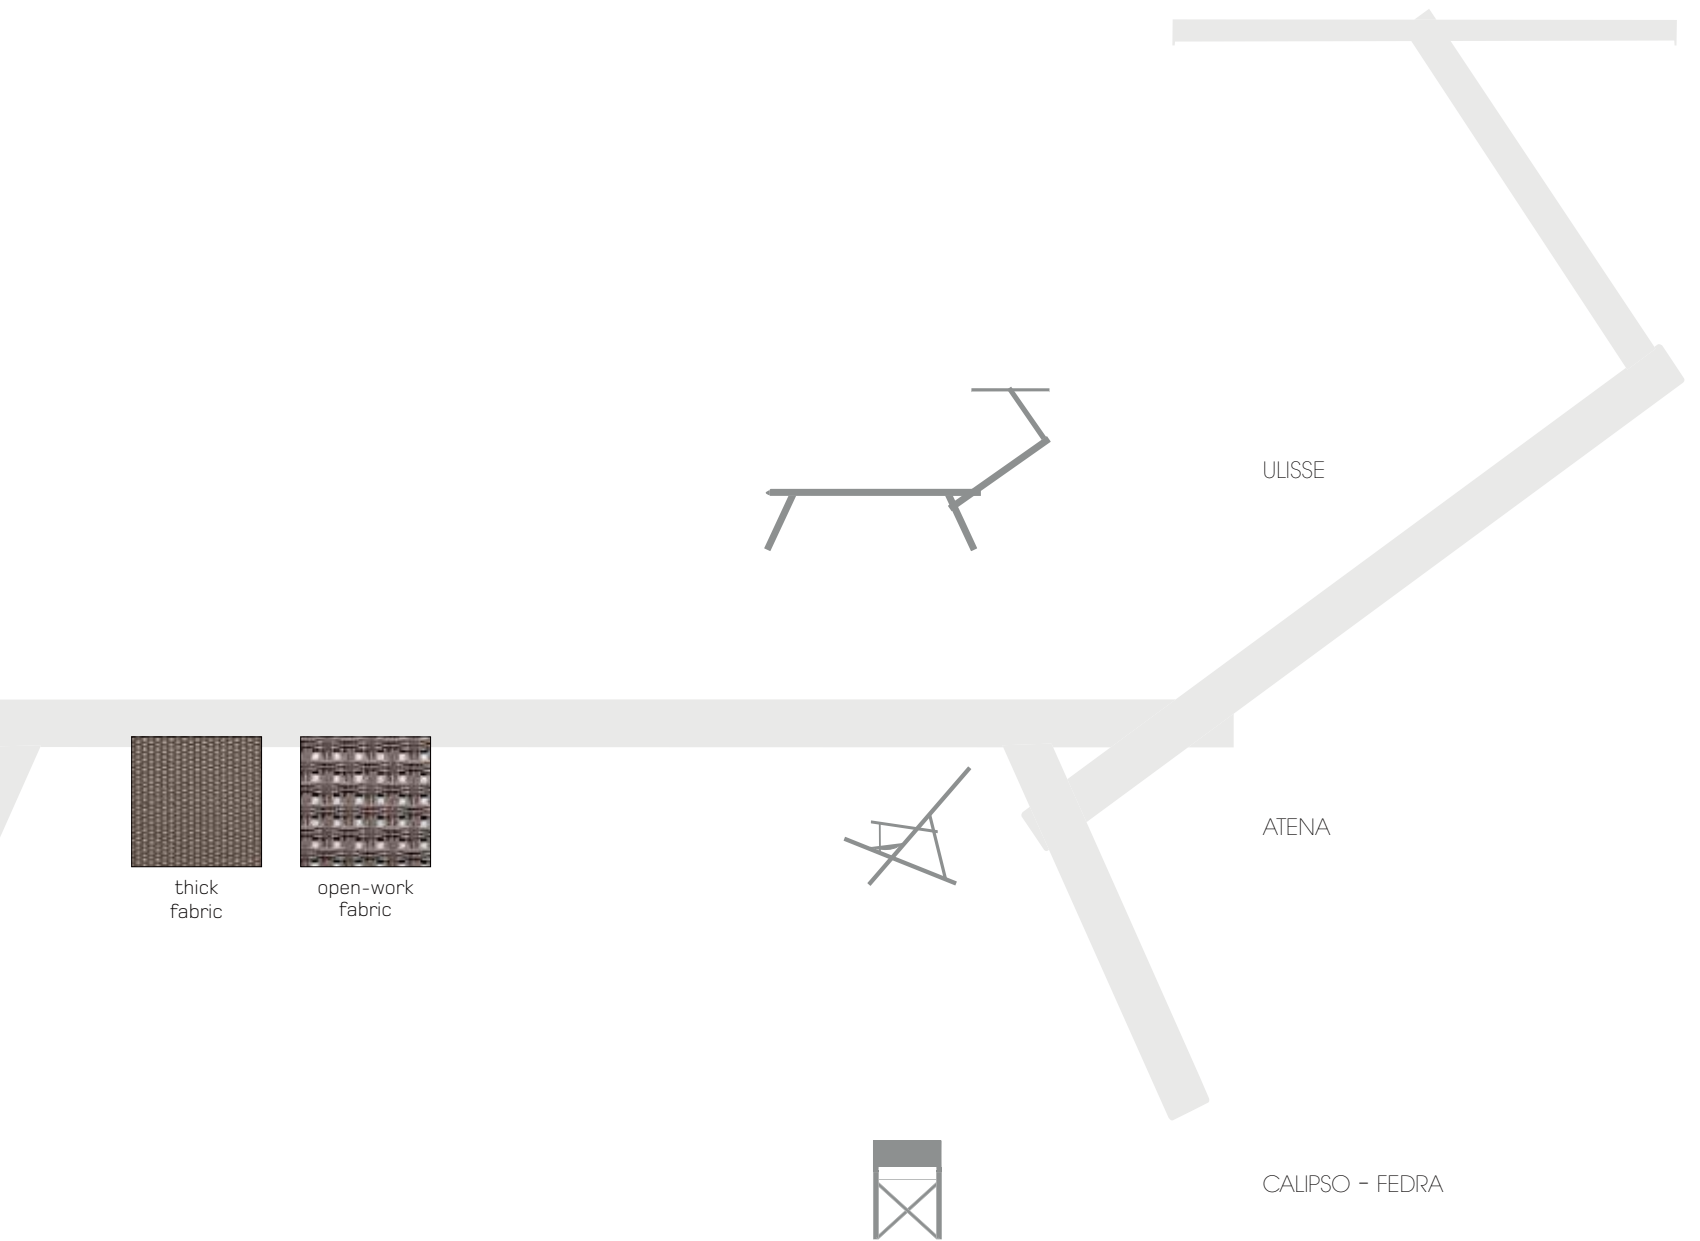

ULISSE

ATENA

CALIPSO - FEDRA

thick
fabric

open-work
fabric

0108

0190

0149