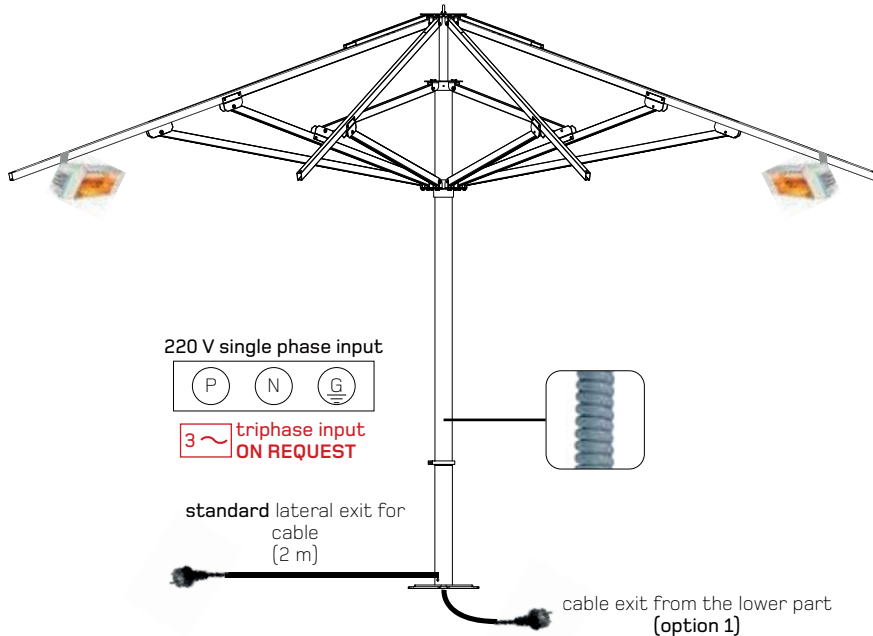

INFRA-RED HEATING

impianto di riscaldamento a infrarossi | infra-red heating system
Infrarot-Heizstrahlerseinrichtung

IT

- riscaldatore orientabile con aggancio per fissaggio
- consumo 2000W
- indice di protezione IPX5
- griglia inox
- area riscaldata mq 15/20 circa
- "soft start": partenza graduale
- radiocomando wireless con regolazione intensità
- spegnimento automatico di sicurezza alla chiusura dell'ombrellone in caso di mancato spegnimento *
- sistema di sicurezza che impedisce l'accensione dell'impianto a ombrellone chiuso *

EN

- revolving heater with bracket to fix
- consumption 2000W
- IPX5 protection rating
- stainless steel grid
- heated area approximately 15-20 sqm
- soft start
- wireless remote control with heating regulation
- automatic safety switch-off when the parasol is closing in case it has not been turned off *
- safety system that prevents the system from turning on when the parasol is closed *

DE

- verstellbarer Infrarotstrahler mit Befestigungshaken
- Stromverbrauch 2000W
- Schutzindex IPX5
- Edelstahlgrill
- Beheizte Zone von ca. 15/20 qm
- "soft start": langsame Zündung
- Drahtlos Handsender mit Regulierung der Intensität
- automatische Sicherheitsabschaltung zum Verschluss des Sonnenschirms bei Nichtausschalten *
- Sicherheitssystem, das das Einschalten des Systems daran hindert bei geschlossenem Sonnenschirm *