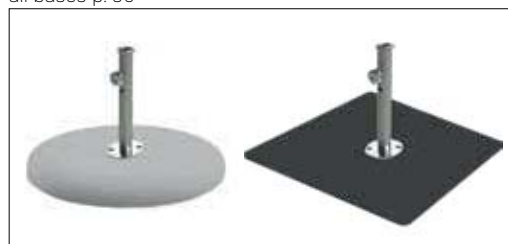

flounce with border

PVC cover

110 cm

plate "guscio" column and joint

80 cm

base

Ø 220 cm	10	€775,00	€9,00 (160 cm)	€28,00	€66,00	€27,00	€132,00 (55 kg)
Ø 240 cm	12	€870,00	€9,00 (160 cm)	€28,00	€66,00	€27,00	€132,00 (55 kg)

Ø 40 mm

B

C1

C2

C3

D

E

kg

packing - volume

Ø 220 cm	A	B	C1/2/3	D	E	kg	pz.	m³
Ø 220 cm	165 cm	87 cm	17 cm	198 cm	186 cm	6,00	4	0,16
Ø 240 cm	165 cm	91 cm	17 cm	218 cm	210 cm	6,30	4	0,16

- snodo solo per Ø 220 cm
- tilt only for Ø 220 cm
- Gelenk nur für Ø 220 cm

base in ghiaia lavata, cemento liscio o acciaio
washed gravel, light grey cement or steel base
Kiesbetonständer, Betonständer oder Stahlsockel
all bases p. 56