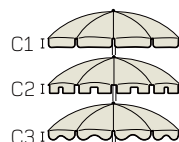

accessories p. 52

size: Ø 200 cm
canvas: am6/20 p. 68
border: 15 p. 70

+ €18,00 frame
+ €12,00 lower pole

+ €120,00

selvedge flounce

flounce with border

windproof chimney

PVC cover