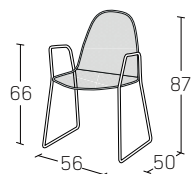

colours

telaio nei colori bianco, antracite, corten
frame available in white, anthracite, corten
Gestellfarben: Weiß, Anthrazit, Corten

cushion
acrylic fabric