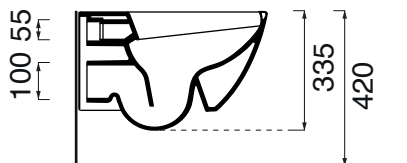

cotone/ cotton - Double Glaze

CMVCSPE5000W CTD

(Specificare il colore al momento dell'ordine/ Specify the color when ordering)

CM 50 x36 xh 33,5

plt italy pz.15 - plt export pcs.20

kg 23

Tecnologie/technologies:

Water Saving

Easy Clean

Scarico a Vortice

Super Glaze

scala/scale 1:20 dimensioni/dimensions in mm

Gamma di colori disponibile
Color range available

COLORS 1250°

Double Glaze

bianco lucido/ shiny white

COM1800/F

Kit fissaggio a "elle" per vaso e bidet sospesi
"L" fixing kit for wall-hung wc and bidet

KIT 2000 C

Codice
code

TECHNICAL SHEET n°: 01	DESIGNER: OFFICINA AZZURRA	CODE: CMVCSPE5000W	Azzurra sanitari in ceramica S.p.a. via Civita Castellana snc 01030 Castel S.Elia (VT) - ITALY Tel.+39.0761 518155 Fax.+39.0761 514560	
SHEET FORMAT: A4	ISO	REVISION: 01	SCALE: 1:20	DATE: 13/01/2025
REGULATIONS: CE EN 997/ EN33 / Dop-997 *				
All the measurements respect the tolerances provided by the "AZZURRA QUALITY GUIDELINES".				