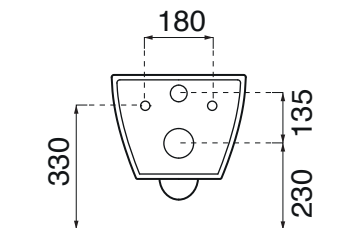

cotone/ cotton - Double Glaze

CMVCSPE5000W CTD

(Specificare il colore al momento dell'ordine/ Specify the color when ordering)

CM 50 x36 xh 33,5

plt italy pz.15 - plt export pcs.20

kg 23

Tecnologie/technologies:

Water Saving

Easy Clean

Scarico a Vortice

Super Glaze

scala/scale 1:20 dimensioni/dimensions in mm

Gamma di colori disponibile
Color range available

COLORS 1250°

Double Glaze

bianco lucido/ shiny white

COM1800/F

Kit fissaggio a "elle" per vaso e bidet sospesi
"L" fixing kit for wall-hung wc and bidet

KIT 2000 C

Codice
code

TECHNICAL SHEET n°: 01	DESIGNER: OFFICINA AZZURRA	CODE: CMVCSPE5000W	Azzurra sanitari in ceramica S.p.a. via Civita Castellana snc 01030 Castel S.Elia (VT) - ITALY Tel.+39.0761 518155 Fax.+39.0761 514560	
SHEET FORMAT: A4	ISO	REVISION: 01	SCALE: 1:20	DATE: 13/01/2025
REGULATIONS: CE EN 997/ EN33 / Dop-997 *				
All the measurements respect the tolerances provided by the "AZZURRA QUALITY GUIDELINES".				