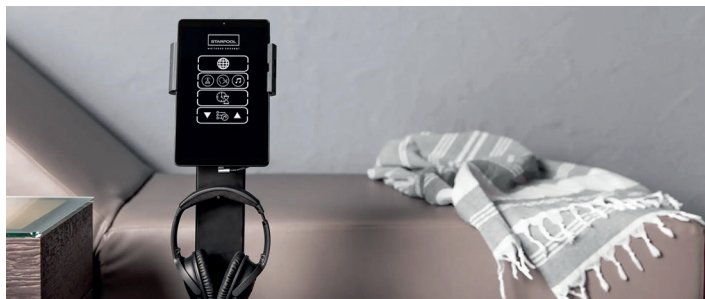

Wellness Coach - <https://www.starpool.com/products/wellness-coach>