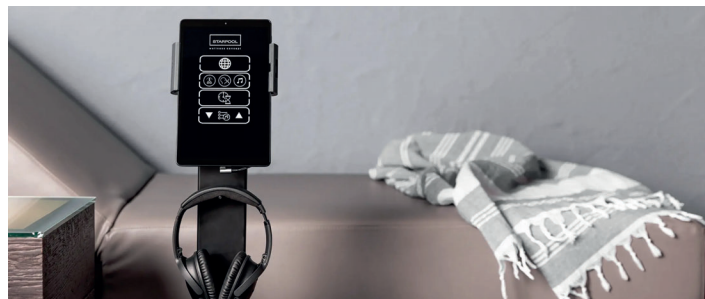

Wellness Coach - <https://www.starpool.com/products/wellness-coach>