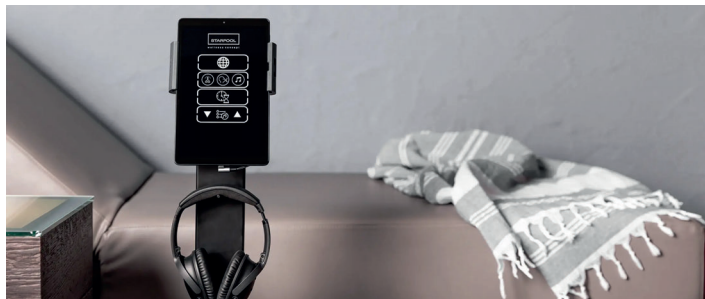

STARPOOL

Treatment Room 4

A combination that was conceived for those who want to welcome their clients in a cosy environment, which recreates the atmosphere of the ancient Roman and Middle Eastern baths - just like in an actual spa. It transform beauty rituals in organised and distinctive wellness rituals, with real and long-lasting benefits.

Required space: 21 square metres.

COMBINATION:

Raxul

Spa Table

Battista

Wellness Coach

Wellness Coach - <https://www.starpool.com/products/wellness-coach>