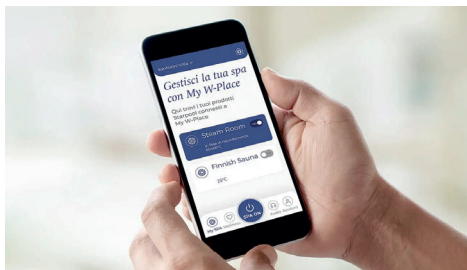

## Smart Technology

<https://www.starpool.com/products/smart-technology>

*Green Pack*

<https://www.starpool.com/products/smart-technology>

*Eco Spa Technology*

<https://www.starpool.com/products/smart-technology>

*Sim 4.0*

<https://www.starpool.com/products/smart-technology>

*My W-Place*

<https://www.starpool.com/products/smart-technology>

*Home Spa Technology*

STARPOOL