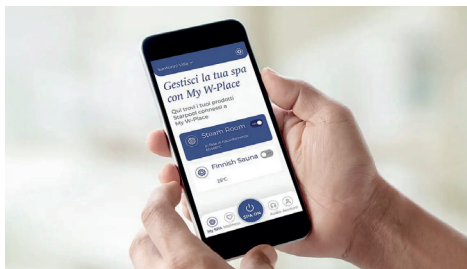

<https://www.starpool.com/products/smart-technology>

Sim 4.0

<https://www.starpool.com/products/smart-technology>

My W-Place

<https://www.starpool.com/products/smart-technology>

Home Spa Technology

STARPOOL