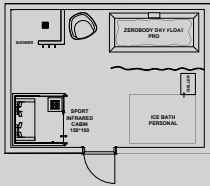

Therapy: Dry Float - Cold - Heat - Infrared

Recovery Class

Layout 36 m²

2 pc - Zerobody Dry Float personal

1 pc - Zerobody Cryo

<https://www.starpool.com/products/zerobody-cryo>

1 pc - Sport Sauna 150x150

<https://www.starpool.com/products/sport-sauna>

1 pc - Sport Infrared Cabin 150x150