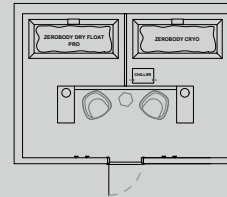

Recovery Room

This format is designed for small fitness clubs as well as individual athletes who want to dedicate a space at home to recovery and preventive care to continue their training and performance enhancement programs. Its effectiveness is ensured by cutting-edge equipment, and by programs of use that are combined with the different training phases, contributing to the improvement of performance.

Recovery Room

This format was developed for large fitness centres that have a lot of space available and major flow of clients with diverse requirements. Recovery Class allows to enhance the offer with an innovative area dedicated to warm-up, post-training recovery and Personal Health programs on rest days. Designed and developed according to the guidelines of our Scientific Research Department, it takes advantage of the body's physiological response to heat, cold therapy and dry floatation. Thanks to the support of our experts, even an existing spa inside a gym centre can become a functional Recovery Class, for both shared and individual use, without the need for assistance or supervision.

Recovery Station

Layout 24 m²

1 pc - Zerobody Dry Float pro

1 pc - Zerobody Cryo

<https://www.starpool.com/products/zerobody-cryo>

Therapy: Dry Float - Cold

Recovery Room

Layout 22 m²

1 pc - Zerobody Dry Float pro

1 pc - Ice Bath personal

1 pc - Sport Infrared Cabin 150x150

<https://www.starpool.com/products/sport-infrared-cabin>