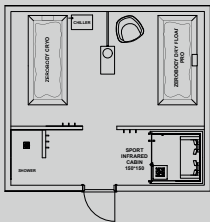

Recovery Station

This format was conceived to allow Boutique Fitness Studios and Performance Training Studios to enhance their offer with innovative technologies and effective programs. Designed and developed according to the guidelines of our Scientific Research Department, it takes advantage of the body's physiological response to cold therapy and dry floatation.

Recovery Room

This format is designed for small fitness clubs as well as individual athletes who want to dedicate a space at home to recovery and preventive care to continue their training and performance enhancement programs. Its effectiveness is ensured by cutting-edge equipment, and by programs of use that are combined with the different training phases, contributing to the improvement of performance.

Recovery Room

This format was developed for large fitness centres that have a lot of space available and major flow of clients with diverse requirements. Recovery Class allows to enhance the offer with an innovative area dedicated to warm-up, post-training recovery and Personal Health programs on rest days. Designed and developed according to the guidelines of our Scientific Research Department, it takes advantage of the body's physiological response to heat, cold therapy and dry floatation. Thanks to the support of our experts, even an existing spa inside a gym centre can become a functional Recovery Class, for both shared and individual use, without the need for assistance or supervision.

Recovery Station

Layout 24 m²

1 pc - Zerobody Dry Float pro

1 pc - Zerobody Cryo

<https://www.starpool.com/products/zerobody-cryo>

Therapy: Dry Float - Cold

Recovery Room

Layout 22 m²

1 pc - Zerobody Dry Float pro

1 pc - Ice Bath personal

1 pc - Sport Infrared Cabin 150x150