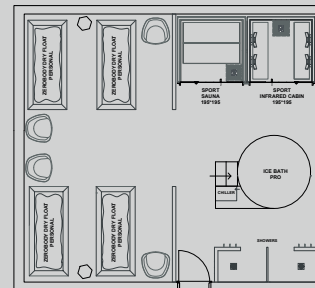

Recovery Class

Layout 60 m²

4 pc - Zerobody Dry Float personal

1 pc - Ice Bath pro

1 pc - Sport Sauna 195x195

<https://www.starpool.com/products/sport-sauna>

1 pc - Sport Infrared Cabin 195x195

<https://www.starpool.com/products/sport-infrared-cabin>