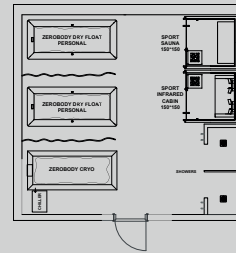

Therapy: Dry Float - Cold - Heat - Infrared

Recovery Room

Layout 28 m²

1 pc - Zerobody Dry Float pro

1 pc - Zerobody Cryo

1 pc - Sport Infrared Cabin 150x150

<https://www.starpool.com/products/sport-infrared-cabin>