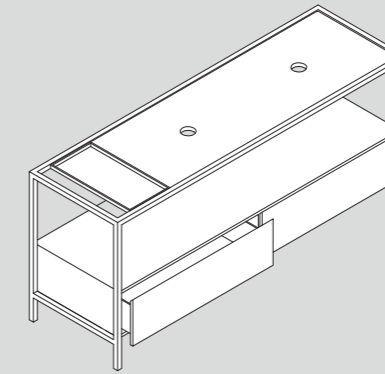

180x55xH80 cm **STA 180 03**
€ 2.099,00

Struttura a terra Stand 180 cm in metallo verniciato completa di mensola in ceramica bianco lucido a misura e piano in legno porta oggetti, mobile rovere con due cassettoni integrato. Floor painted metal structure Stand 180 cm provided with shiny white ceramic custom made shelf and oak furniture with two drawers.