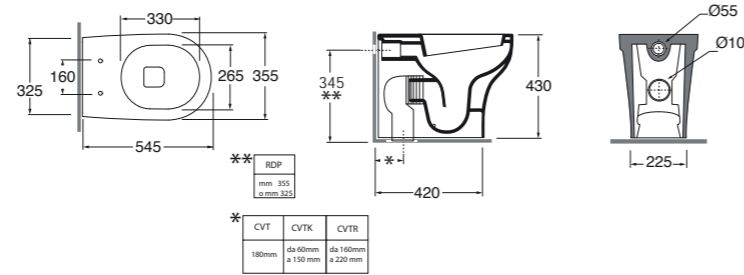

Plt italy pz. 24, plt export pcs. 20.
28 kg.

Vaso a terra Easy Clean traslato.
Easy Clean floor trap wc with adjustable flush system.

54,5x35xH43 cm

Bianco lucido, shiny white

PAVCTTE0000B1

220,00

Sedile termoindurente con chiusura frizionata.
Thermosetting soft close seat cover.

Bianco lucido, shiny white

PRA 1800/F

121,00

Sedile termoindurente
Thermosetting seat cover.

Bianco lucido, shiny white

PRA 1800

70,00

Curva tecnica per vaso e vaso monoblocco 180mm.
Technical bend for oor standing and close coupled wc 180 mm.

CVT

20,00

Curva tecnica per wc traslato con distanza parete da 60 a 150 mm.
Technical bend for adjustable flush system wc with wall distance ranging from 60 mm to 150 mm.

CVTK

28,00

Curva tecnica per wc traslato con distanza parete da 160 a 220 mm.
Technical bend for adjustable flush system wc with wall distance ranging from 160 mm to 220 mm.

CVTR

26,00

Raccordo eccentrico per entrata acqua.
Eccentric joint for water inlet.

RDP

19,00