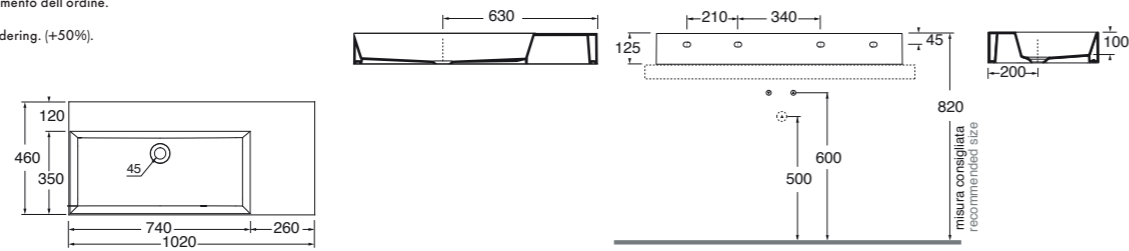

SQPU/75

184,00

ELEGANCE SQUARED

Codice, code: Prezzo, price:

Plt italy pz. 10, plt export pcs. 17.
26 kg.

Lavabo appoggio/sospeso squared cm 122x45 senza foro.
Cm 122x45 Squared over-counter /wall-hung no hole washbasin.