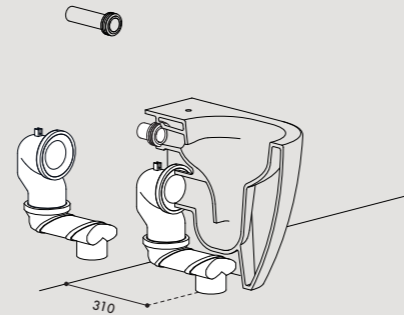

CVTK + CVTS curva per scarico a pavimento distanza dalla parete da 140mm a 310mm. CVTK + CVTS floor trap technical bend for 140/310mm hole from the wall.