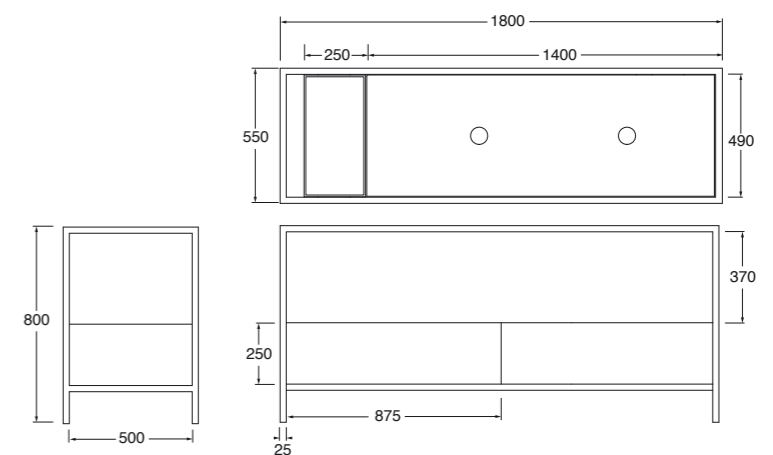

Struttura a terra Stand in metallo verniciato completa di mensola a misura bianco lucido cm 140 con 2 fori, piano in legno porta oggetti e mobile bianco opaco con 2 cassetti con portasciugamani integrato. Floor painted metal structure Stand provided with shiny white ceramic custom made shelf 140cm with 2 holes, wood top and white furniture with 2 drawers.

Bianco opaco, matt white	STA 180BB 03	2.099,00
Antracite, anthracite	STA 180GB 03	2.099,00
Colors 1250° CT CA CE CC AN TO RB NA PR		
Specificare il Colors 1250° al momento dell'ordine. Specify the Colors 1250° when ordering.	STA 180BB 03... CT CA CE...	2.099,00
	STA 180GB 03... CT CA CE...	2.099,00
Shine PS SA SS MA CL OC NL		
Specificare la finitura Shine al momento dell'ordine. Specify the Shine finish when ordering.	STA 180BB 03... PS SA SS...	2.099,00
	STA 180GB 03... PS SA SS...	2.099,00