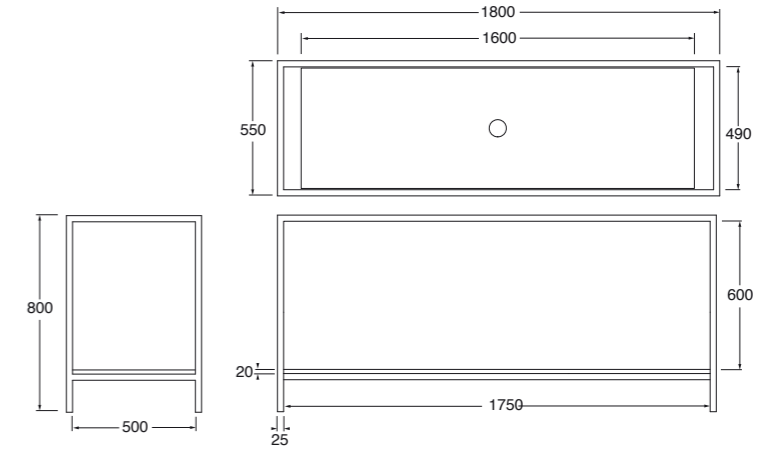

Struttura a terra STAND 180 cm in metallo verniciato completa di mensola bianco lucido "misura" 160 cm con foro centrale, piano in bianco integrato.
Floor painted metal structure STAND 180 cm provided with shiny white ceramic custom made shelf 160 cm with central hole and oak top.

Bianco opaco, matt white	STP 180BB 04	1.211,00
Antracite, anthracite	STP 180GB 04	1.211,00
Colors 1250° CT CA CE CC AN TO RB NA PR		
Specificare il Colors 1250° al momento dell'ordine. Specify the Colors 1250° when ordering.	STP 180BB 04... CT CA CE...	1.211,00
	STP 180GB 04... CT CA CE...	1.211,00
Shine PS SA SS MA CL OC NL		
Specificare la finitura Shine al momento dell'ordine. Specify the Shine finish when ordering.	STP 180BB 04... PS SA SS...	1.211,00
	STP 180GB 04... PS SA SS...	1.211,00

Mensola MISURA disponibile in tutte le varianti COLORS 1250° / Shine
MISURA shelf available in all COLORS 1250° / Shine