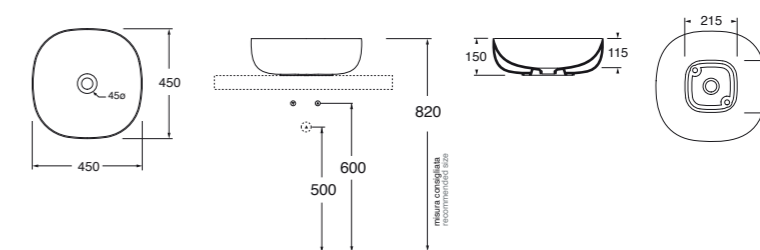

Luxury

Specificare il Luxury al momento dell'ordine.
Specify the Luxury when ordering.

ELLA045450Z0... OG PL OR

665,00

Piletta con tappo in ceramica click clack.
Click clack free flow ceramic drain.

0,5 kg | **PILCK** | **95,00**

Specificare il colore al momento dell'ordine.
(+50%).
Specify the color when ordering. (+50%).

Piletta con tappo in ceramica.
Free flow ceramic drain.

0,5 kg | **PILCE** | **95,00**

Specificare il colore al momento dell'ordine.
(+50%).
Specify the color when ordering. (+50%).