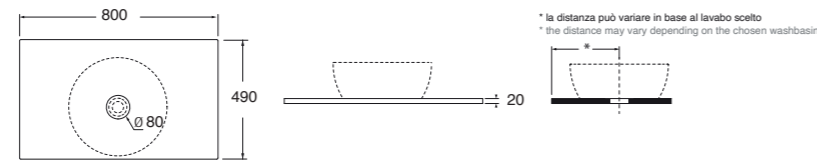

MENSOLA MISURA

MISURA SHELF

Codice, code: | Prezzo, price:

Plt italy pz. 1, plt export pcs. 1.
16,5 kg.

Mensola in ceramica cm 80.
Cm 80 ceramic shelf.

80x49xH2 cm	Bianco lucido, shiny white	SMM08049000BI	285,00

Colors 1250° CT CA CE CC AN TO RB NA PR

Specificare il Colors 1250° al momento dell'ordine.
Specify the Colors 1250° when ordering.

SMM080490000 ...CT...CA...CE..	428,00

Shine PS SA SS MA CL OC NL

Specificare la finitura Shine al momento dell'ordine.
Specify the Shine finish when ordering.

SMM080490000 ...PS...SA...SS..	485,00