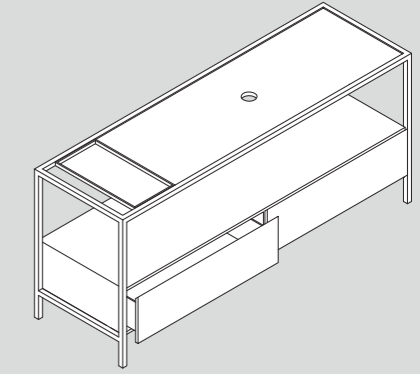

180x55xH80 cm **STA 180 02**
€ 2.099,00

Struttura a terra Stand 180 cm in metallo verniciato completa di mensola in ceramica bianco lucido a misura e piano in legno porta oggetti, mobile rovere con due cassettoni integrato. Floor painted metal structure Stand 180 cm provided with shiny white ceramic custom made shelf and oak furniture with two drawers.