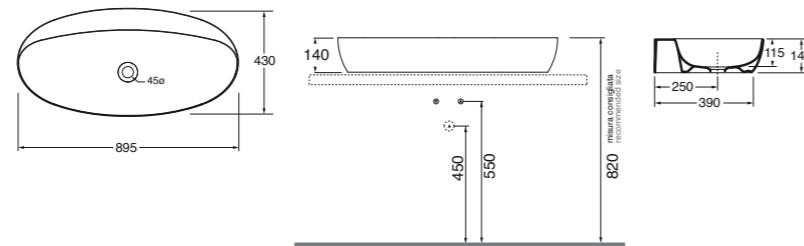

CIRCLE LAVABI, WASHBASINS

Codice, code: Prezzo, price:

Plt italy pz. 10, plt export pcs. 17.
20 kg.

Lavabo appoggio CIRCLE cm 90x44 senza foro.
CIRCLE cm 90x44 no hole over counter washbasin.

90x44xH14 cm	Bianco lucido, shiny white	ELLA090440C0BI	531,00

Colors 1250° CT CA CE CC AN TO RB NA PR

Specificare il Colors 1250° al momento dell'ordine.
Specify the Colors 1250° when ordering.

ELLA090440C0... CT CA CE...	797,00

Shine PS SA SS MA CL OC NL

Specificare la finitura Shine al momento dell'ordine.
Specify the Shine finish when ordering.

ELLA090440C0 ...PS...SA...SS..	903,00

Le malteceramiche® MC MB

Specificare la Maltaceramica al momento dell'ordine.
Specify the Maltaceramica when ordering.

ELLA090440C0... MC MB...	797,00

Luxury OG PL OR

Specificare il Luxury al momento dell'ordine.
Specify the Luxury when ordering.

ELLA090440C0... OG PL OR	1.081,00

Piletta con tappo in ceramica click clack.
Click clack free flow ceramic drain.

0,5 kg	PILCK	95,00

Specificare il colore al momento dell'ordine.
(+50%).
Specify the color when ordering. (+50%).

Piletta con tappo in ceramica.
Free flow ceramic drain.

0,5 kg	PILCE	95,00

Specificare il colore al momento dell'ordine.
(+50%).
Specify the color when ordering. (+50%).