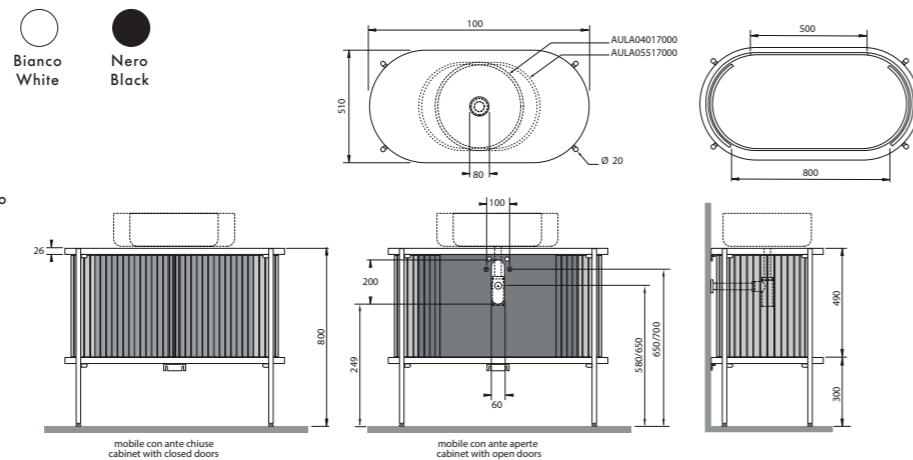

ACCESSORI / ACCESSORIES

Piano appoggio in metallo verniciato opaco. Matt painted metal top.

bianco opaco/ matt white	RCL100W	260,00
nero opaco/ matt black	RCL100B	260,00