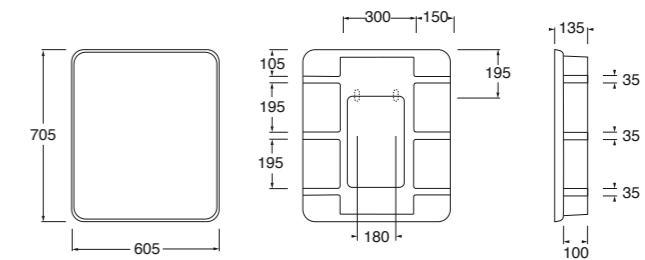

ANFIBIO LAVABI, WASHBASINS

60x50xH33 cm **LALS060500AM**

€ **850,00**

Lavabo Anfio sospeso monoforo con troppo pieno. Anfio wall-hung washbasin one tap-hole with overflow.

60x50xH33 cm **LALS060500A0**

€ **850,00**

Lavabo Anfio sospeso senza foro con troppo pieno. Anfio wall-hung washbasin no tap-hole with overflow.

70,5x60 cm **ANF-SP**

€ **436,00**

Specchio portaoggetti in ceramica. Ceramic mirror with storage.

ANFIBIO LAVABI, WASHBASINS

Codice, code:

Prezzo, price:

Plt italy pz. 6, plt export pcs.12.
37 kg.

Lavabo monoforo sospeso cm 60 completo di piano in legno
Cm 60 wall-hung washbasin with one tap hole with wooden top included.

60x50xH33 cm

Bianco lucido, shiny white

LALS060500AMBI

850,00

Piletta automatica con troppo pieno
Automatic waste system with over flow

0,5 kg **PILTR** **75,00**

Plt italy pz. 6, plt export pcs.12.
37 kg.

Lavabo senza foro sospeso cm 60 completo di piano in legno
Cm 60 wall-hung washbasin no hole with wooden top included

60x50xH33 cm

Bianco lucido, shiny white

LALS060500A0BI

850,00

Piletta automatica con troppo pieno
Automatic waste system with over flow

0,5 kg **PILTR** **75,00**

Plt italy pz. 1, plt export pcs. 1.
24 kg.

Specchio portaoggetti Anfio in ceramica.
Ceramic Mirror with storage for Anfio.

70,5xH60 cm

Bianco lucido, shiny white

ANF-SP

436,00