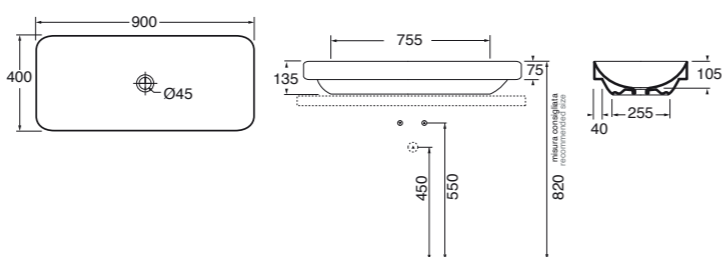

ELEGANCE ZIP

Codice, code: Prezzo, price:

Plt italy pz. 24, plt export pcs. 50.
11 kg.

Lavabo ZIP appoggio cm 45.
Zip cm 45 over counter washbasin.

45x45xH15 cm

Bianco lucido, shiny white

ELLA045450Z0BI

315,00