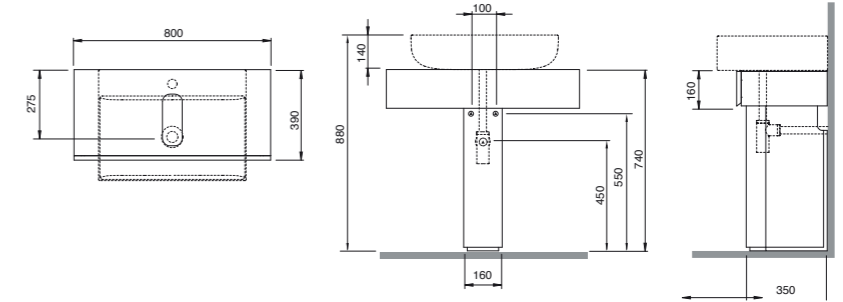

CHARLOTTE MOBILI, FURNITURES

Codice, code: Prezzo, price:

Plt italy pz. 1, plt export pcs. 1.

Mobile Charlotte 80 cm Rovere.
Charlotte Oak furniture 80cm.

80x39xH74 cm

MBCH80R

2.615,00

Rovere
Oak