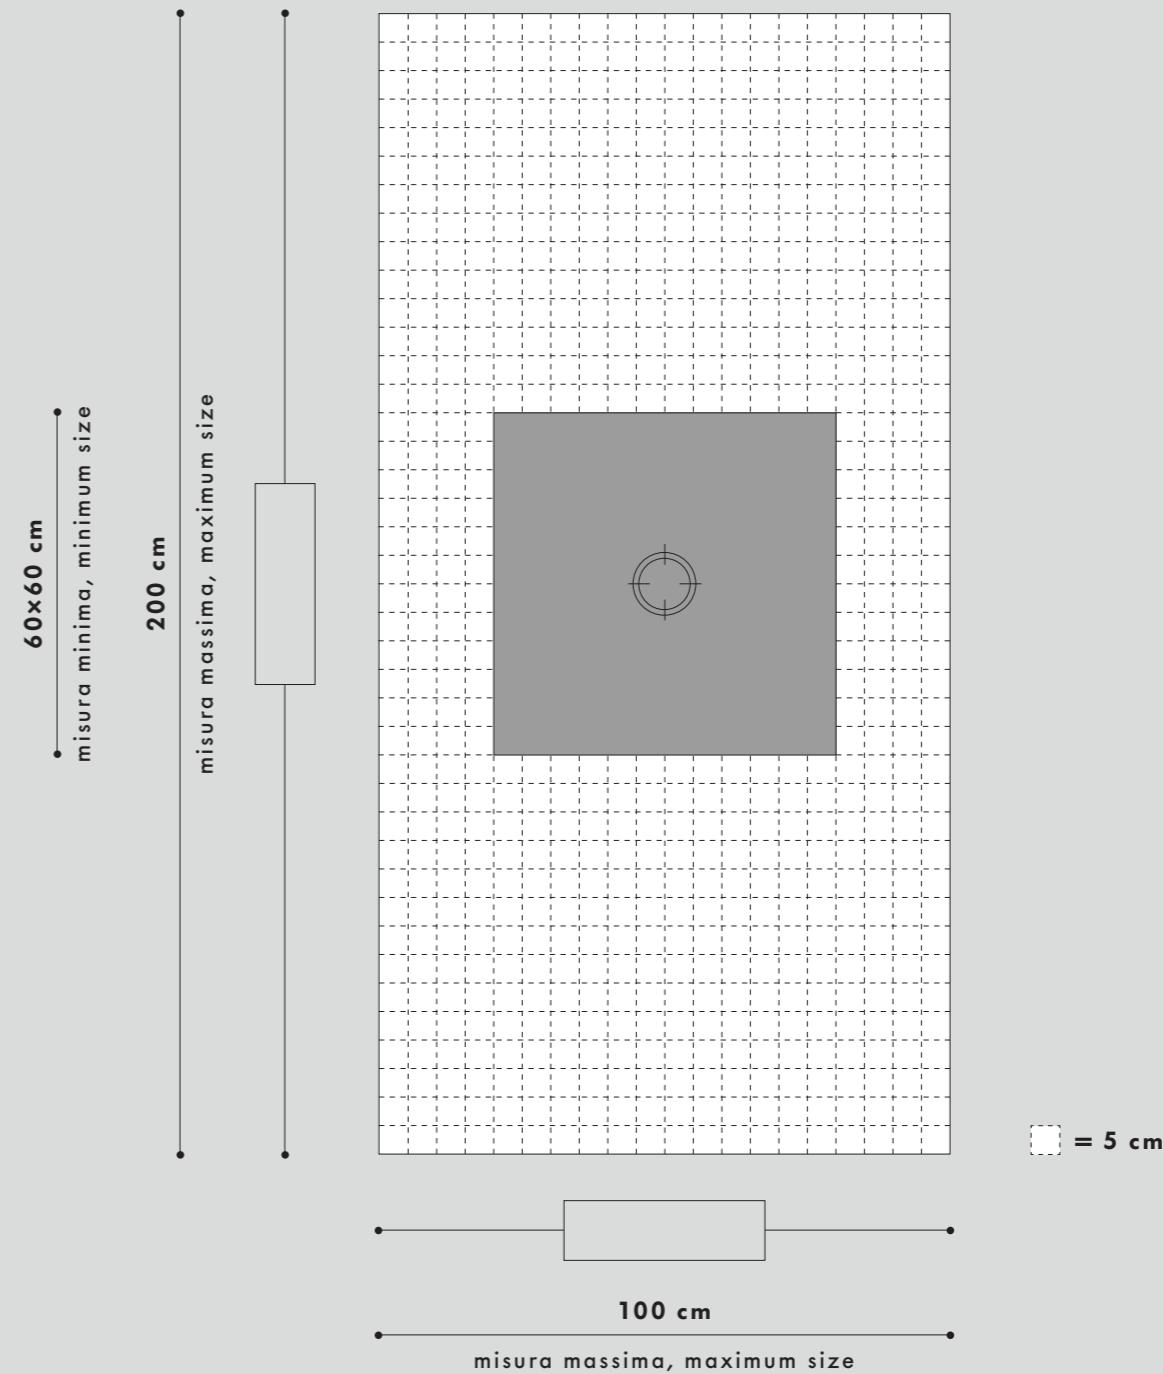

- Indicare negli appositi spazi la misura del piatto doccia e disegnare sullo schema le linee di taglio.
- Prima di inoltrare l'ordine chiedere sempre conferma di fattibilità all'ufficio tecnico.
- Il costo del taglio su misura nel piatto doccia SoloDue è pari a 100,00 euro da aggiungere al prezzo di listino del piatto doccia con la misura standard superiore

- Indicate the required size of the shower tray inside the space and draw the cutting lines in it.
- Before sending the order always ask for confirmation and feasibility to the technical dept.
- The cost for custom cutting for the shower tray SoloDue is 100,00 euro to be added to the price of the shower tray with the nearest standard size.

Timbro e firma del cliente, stamp and sign