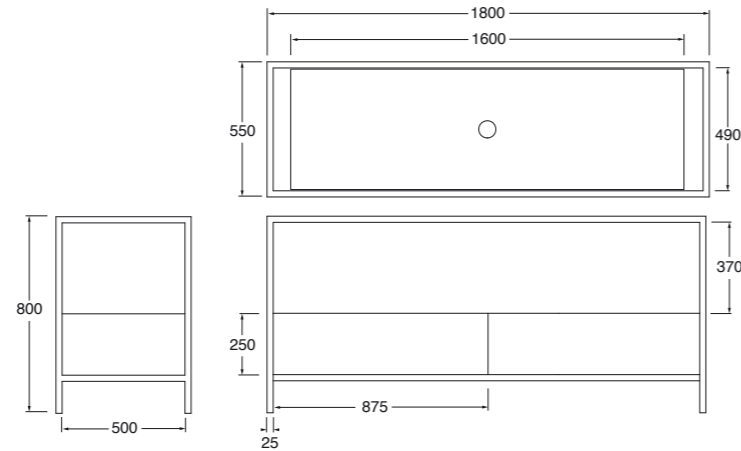

Struttura a terra Stand in metallo verniciato completa di mensola bianco lucido a misura cm 160 con foro e mobile bianco opaco con 2 cassetti con portasciugamani integrato.
Floor painted metal structure Stand provided with shiny white ceramic custom made shelf 160cm and white furniture with 2 drawers.

Bianco opaco, matt white	STA 180BB 04	2.128,00
Antracite, anthracite	STA 180GB 04	2.128,00
Colors 1250° CT CA CE CC AN TO RB NA PR Specificare il Colors 1250° al momento dell'ordine. Specify the Colors 1250° when ordering.		
	STA 180BB 04... CT CA CE...	2.128,00
	STA 180GB 04... CT CA CE...	2.128,00
Shine PS SA SS MA CL OC NL Specificare la finitura Shine al momento dell'ordine. Specify the Shine finish when ordering.		
	STA 180BB 04... PS SA SS...	2.128,00
	STA 180GB 04... PS SA SS...	2.128,00

STAND

Codice, code: Prezzo, price:

Plt italy pz. 1, plt export pcs. 1.
45,5 kg.

60x55xH80 cm

Mensola MISURA disponibile in tutte le varianti COLORS 1250° / Shine
MISURA shelf available in all COLORS 1250° / Shine

Calcolare l'altezza di installazione in base al lavabo scelto.
Altezza consigliata piano superiore lavabo cm 82 dal pavimento.
Calculate the height for the basin installation according with the selected item.
Suggested Height from the floor for the top 82cm.

Mensola MISURA disponibile in tutte le varianti COLORS 1250° / Shine
MISURA shelf available in all COLORS 1250° / Shine

Struttura a terra STAND 60 cm in metallo verniciato completa di mensola bianco lucido "misura" 49 cm con foro centrato, e piano rovere integrato.
Floor painted metal structure STAND 60 cm provided with shiny white ceramic custom made shelf 49 cm with central hole and oak top.

Bianco opaco, matt white	STP 60B 01	784,00
Antracite, anthracite	STP 60G 01	784,00
Colors 1250° CT CA CE CC AN TO RB NA PR Specificare il Colors 1250° al momento dell'ordine. Specify the Colors 1250° when ordering.		
	STP 60B 01... CT CA CE...	784,00
	STP 60G 01... CT CA CE...	784,00
Shine PS SA SS MA CL OC NL Specificare la finitura Shine al momento dell'ordine. Specify the Shine finish when ordering.		
	STP 60B 01... PS SA SS...	784,00
	STP 60G 01... PS SA SS...	784,00