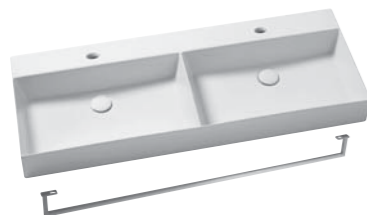

ELEGANCE SQUARED

Codice, code: | Prezzo, price:

Plt italy pz. 10, plt export pcs. 17.
26 kg.

Lavabo appoggio/sospeso squared cm 122x45 doppia vasca con 2 fori.
Cm 122x45 Squared over-counter /wall-hung double sink with 2 holes washbasin.

122x45xH12,5 cm

Bianco lucido, shiny white

ELLP12245DQMBI

808,00