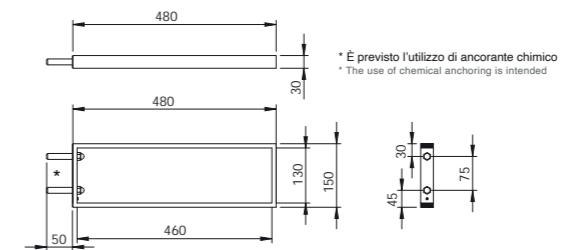

Coppia staffe obbligatorie per montaggio mensola sospesa
Mandatory pair of brackets for wall hung ceramic shelf installation

Coppia staffe portasciugamani strutturale e portante per una tenuta max di 150 kg.
Structural and load-bearing fixing bracket/towel holder for maximum hold 150 kg.

Obbligatorie/Obligatory	Bianco opaco, matt white	MIS STB	180,00
	Nero opaco, matt black	MIS STN	180,00