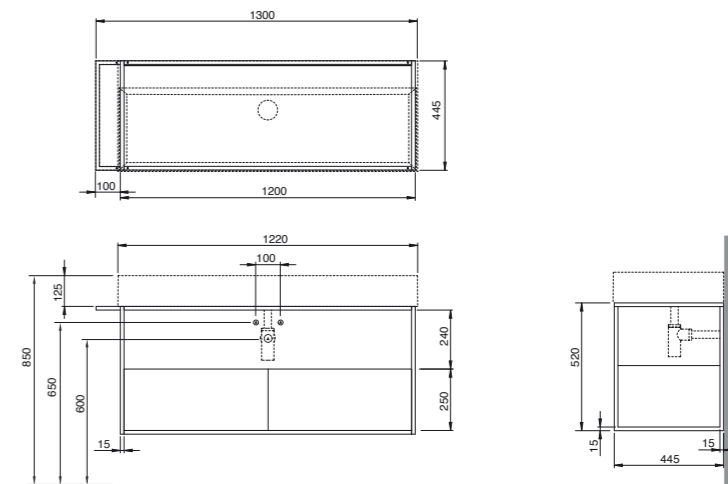

ELEGANCE SQUARED

Codice, code: | Prezzo, price:

Plt italy pz. 10, plt export pcs. 17.
26 kg.

Lavabo appoggio/sospeso squared cm 122x45 monoforo.
Cm 122x45 Squared one-hole over-counter /wall-hung washbasin.