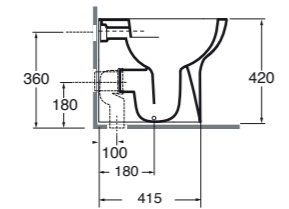

Sedile termoindurente con chiusura frizionata.
Thermosetting soft close seat cover.

Bianco lucido, shiny white

CLK 1800/F

66,00