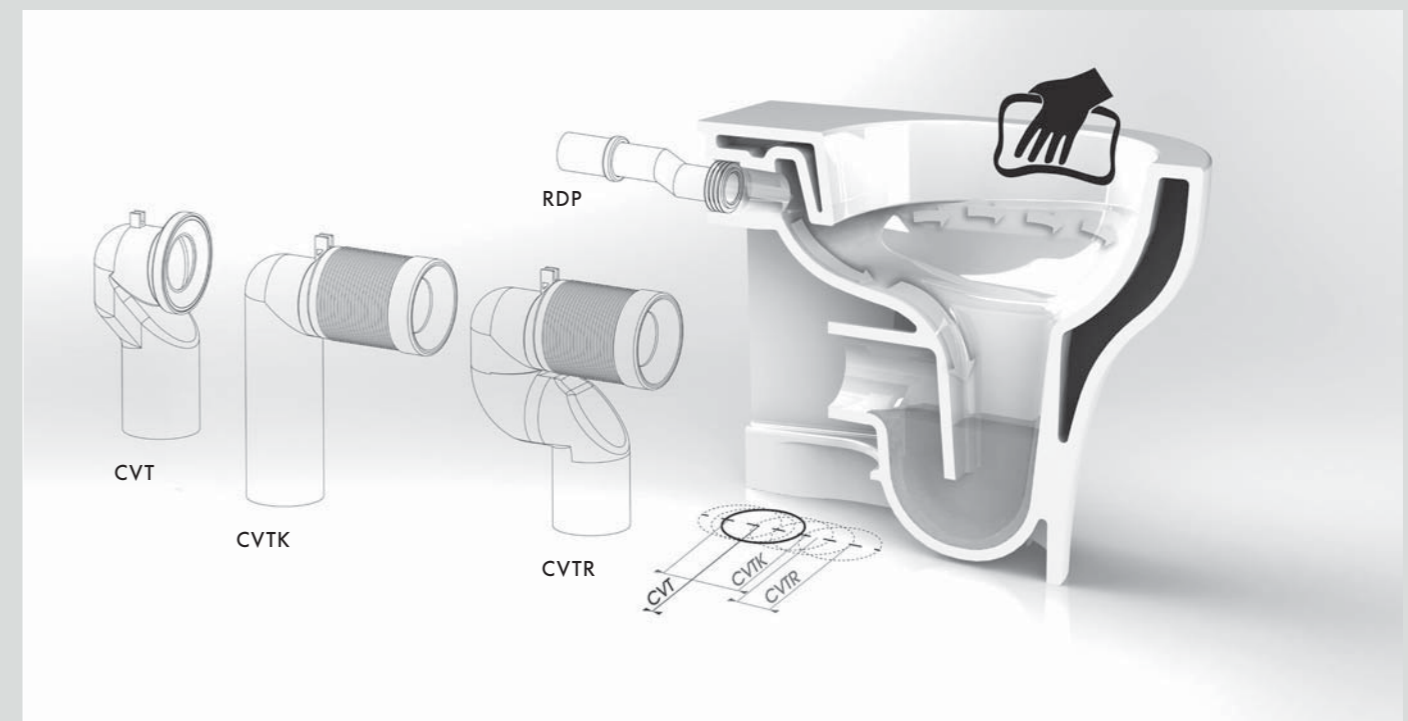

Esempi, example

CVT
foro scarico da 180 mm
dalla parete.
Wasting hole at 180 mm
from the wall.

CVTK
Foro scarico da 60 mm
a 150 mm dalla parete.
Wasting hole fro 60 to 150
mm from the wall.

CVTR
Foro scarico da 160 mm
a 220 mm dalla parete.
Wasting hole from 160 to
220 mm from the wall.

RDP
Raccordo eccentrico per
entrata acqua. Eccentric
joint for water inlet.

IT Per ridurre i tempi e i costi di ristrutturazione il centro ricerca Azzurra ha messo a punto, oltre il wc Nuvola, Nuvola H48, Charme, Build, il wc Prua con scarico traslato, anche il wc Pratica con scarico traslato che può essere installato senza dover modificare l'impianto di scarico esistente.

EN To reduce timing and costs about bathroom renovation Azzurra's research centre has developed, besides Nuvola, Nuvola H48, Charme, Build, toilet, Prua toilet with an adaptable outlet, and Pratica toilet with an adjustable outlet which can be installed without modifying the existing outlet system.