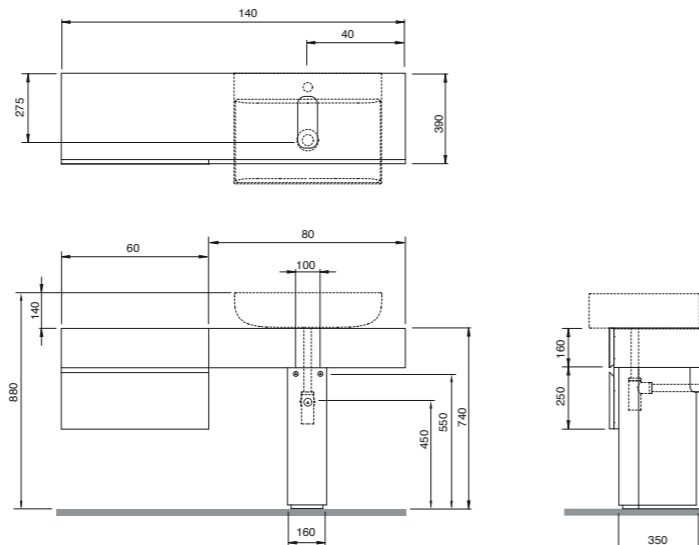

Plt italy pz. 1, plt export pcs. 1.

Mobile Charlotte 140 cm Rovere o Noce, con cassetto laterale disponibile nelle finiture Nube, Cemento, Laguna. Charlotte Oak or Walnut furniture 140 cm, with lateral drawer available in Cloud, Concrete or Lagoon finishes.

140x39xH74 cm

MBCH140R...N...C...L 3.870,00

Rovere Oak

Mobile, cassetto inferiore. Furniture, lower drawer

Specificare il colore del cassetto al momento dell'ordine. Specify the color of the wood finishing when ordering.

Nube Cloud

Cemento Concrete

Laguna Lagoon

Plt italy pz. 1, plt export pcs. 1.

Mobile Charlotte 160 cm Rovere o Noce, con cassetto laterale disponibile nelle finiture Nube, Cemento, Laguna. Charlotte Oak or Walnut furniture 160 cm, with lateral drawer available in Cloud, Concrete or Lagoon finishes.

160x39xH74 cm

MBCH160R...N...C...L 4.038,00