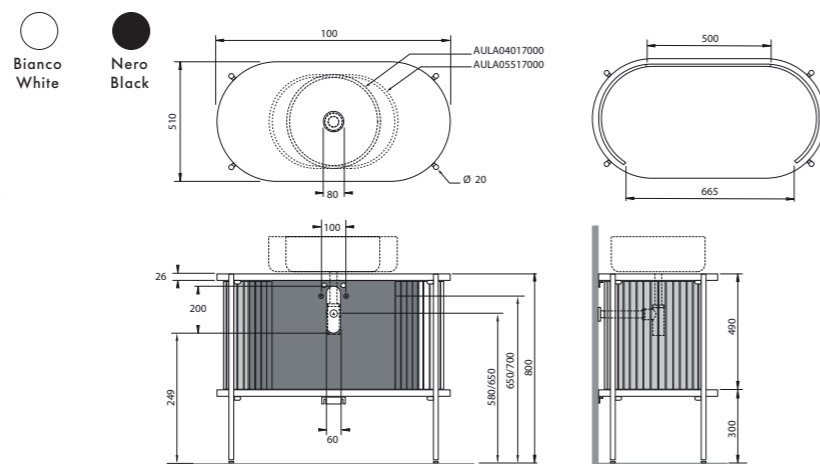

100x51xH80 cm

Struttura bianco opaco/ matt white structure	MBCL100W	2.576,00
Struttura nero opaco/ matt black structure	MBCL100B	2.576,00

ACCESSORI / ACCESSORIES

Piano appoggio in metallo verniciato opaco. Matt painted metal top.