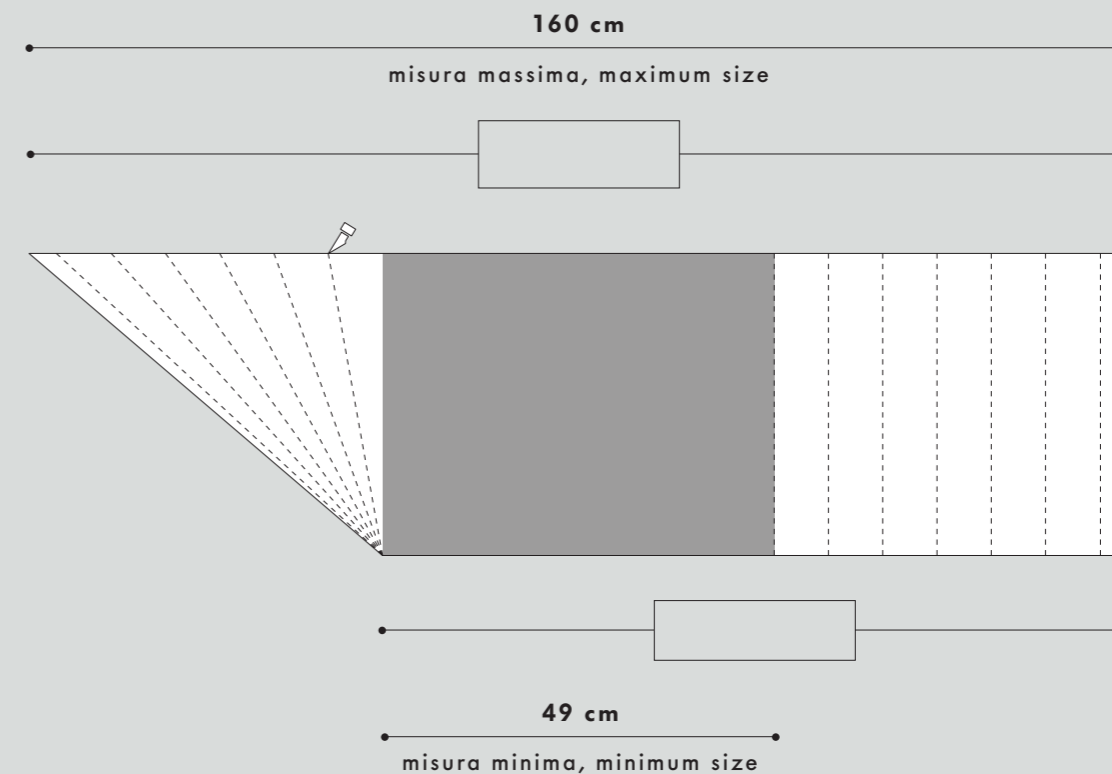

- Indicare negli appositi spazi la misura definitiva e segnalare sullo schema le linee di taglio.
- Prima di inoltrare l'ordine chiedere sempre conferma di fattibilità all'ufficio tecnico.
- Il costo del taglio su misura nella Consolle size è pari a **200,00 euro** da aggiungere al prezzo di listino della consolle con la misura standard superiore più vicina.

- Indicate the final size required inside the space and draw the cutting lines in the outline.
- Before sending the order always ask for confirmation and feasibility to the technical dept.
- The cost for custom cutting for the Consolle size is **200,00 euro** to be added to the price of the console basin with the nearest standard size.

Timbro e firma del cliente, stamp and sing