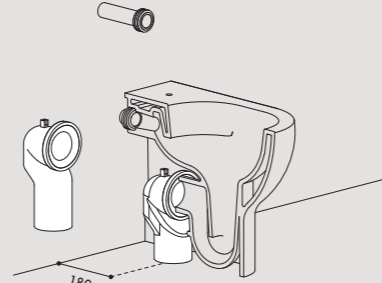

Scarico traslato Adjustable flush system

Le curve tecniche. The technical bends.

RAC prolunga per scarico a parete. RAC extension for wall-mounted outlet.

CVT curva tecnica per wc traslato con distanza parete 180 mm. CVT technical bend for adjustable toilet with a 180 mm distance from the wall.