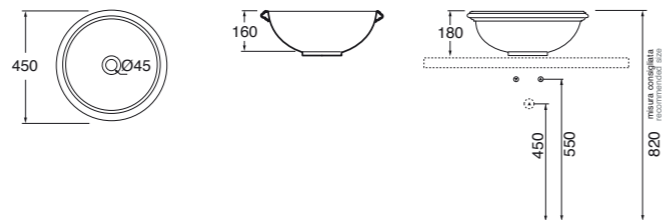

JUBILAEUM LAVABI, WASHBASINS

Codice, code: Prezzo, price:

Plt italy pz. 20, plt export pcs. 40.
12 kg.

Lavabo cm 45 appoggio.
Cm 45 over-counter washbasin.

ø45xH18 cm Bianco lucido, shiny white **JULA04518000BI** **304,00**