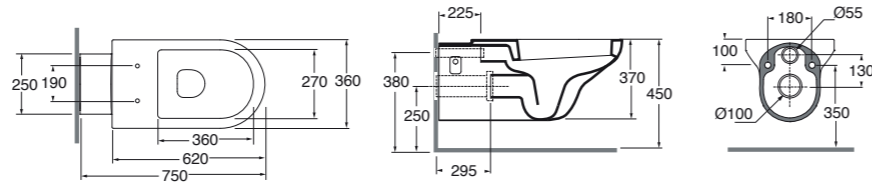

THIN LAVABI, WASHBASINS

Codice, code: | Prezzo, price:

Plt italy pz. 9, plt export pcs. 12.
25,5 kg.

Wc sospeso 75 cm per diversamente abili con apertura frontale.
Completo di fissaggio rapido per staffa universale.
Cm 75 wall-hung WC for disabled people with frontal opening.

75x36xH37 cm

Bianco lucido, shiny white

THVCSPA00010BI

549,00

Sedile in poliestere con apertura frontale.
Polyester cover seat with frontal opening.

Bianco lucido, shiny white

THI 1800/DIS

120,00

Sedile termoindurente senza coperchio con apertura frontale.
Thermosetting without cover with frontal opening seat cover.

Bianco lucido, shiny white

THI 1810/DIS

150,00

Prolunga per scarico parete per vaso Thin diversamente abile.
Extension for wall trap drain for Thin wc for disable pepole.

RAC/DIS

31,00

Plt italy pz. 9, plt export pcs. 12.
25,5 kg.

Wc sospeso 75 cm per diversamente abili senza apertura frontale.
Cm 75 wall-hung WC for disabled people without frontal opening.

75x36xH37 cm

Bianco lucido, shiny white

THVCSP000010BI

549,00