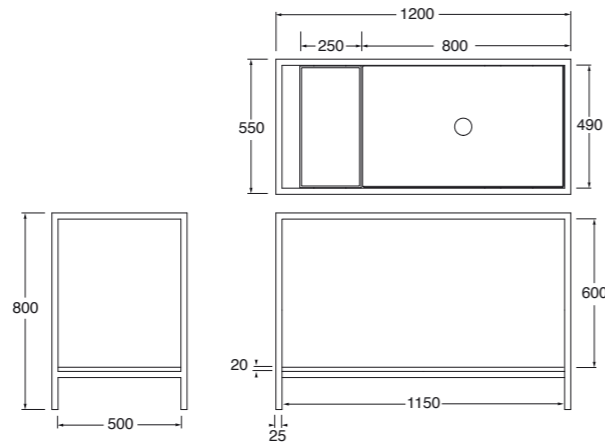

STAND

Codice, code: Prezzo, price:

Plt italy pz. 1, plt export pcs. 1.
59,5 kg.

120x55xH80 cm

Mensola MISURA disponibile in tutte le varianti COLORS 1250° / Shine
MISURA shelf available in all COLORS 1250° / Shine

Calcolare l'altezza di installazione in base al lavabo scelto.
Altezza consigliata piano superiore lavabo cm 82 dal pavimento.
Calculate the height for the basin installation according with the selected item.
Suggested Height from the floor for the top 82cm.

Mensola MISURA disponibile in tutte le varianti COLORS 1250° / Shine
MISURA shelf available in all COLORS 1250° / Shine

Struttura a terra STAND 120 cm in metallo verniciato completa di mensola bianco lucido "misura" 80 cm con foro centrato, e piano rovere integrato.
Floor painted metal structure STAND 120 cm provided with shiny white ceramic custom made shelf 80 cm with central hole and oak top.

Bianco opaco, matt white	STP 120B 01	1.075,00
Antracite, anthracite	STP 120G 01	1.075,00
Colors 1250° CT CA CE CC AN TO RB NA PR Specificare il Colors 1250° al momento dell'ordine. Specify the Colors 1250° when ordering.		
	STP 120B 01... CT CA CE...	1.075,00
	STP 120G 01... CT CA CE...	1.075,00
Shine PS SA SS MA CL OC NL Specificare la finitura Shine al momento dell'ordine. Specify the Shine finish when ordering.		
	STP 120B 01... PS SA SS...	1.075,00
	STP 120G 01... PS SA SS...	1.075,00

Struttura a terra STAND 120 cm in metallo verniciato completa di mensola bianco lucido "misura" 80 cm con foro centrato, e piano bianco integrato.
Floor painted metal structure STAND 120 cm provided with shiny white ceramic custom made shelf 80 cm with central hole and oak top.

Bianco opaco, matt white	STP 120BB 01	1.075,00
Antracite, anthracite	STP 120GB 01	1.075,00
Colors 1250° CT CA CE CC AN TO RB NA PR Specificare il Colors 1250° al momento dell'ordine. Specify the Colors 1250° when ordering.		
	STP 120BB 01... CT CA CE...	1.075,00
	STP 120GB 01... CT CA CE...	1.075,00
Shine PS SA SS MA CL OC NL Specificare la finitura Shine al momento dell'ordine. Specify the Shine finish when ordering.		
	STP 120BB 01... PS SA SS...	1.075,00
	STP 120GB 01... PS SA SS...	1.075,00

STAND

Codice, code: Prezzo, price:

Plt italy pz. 1, plt export pcs. 1.
63 kg.

120x55xH80 cm

Mensola MISURA disponibile in tutte le varianti COLORS 1250° / Shine
MISURA shelf available in all COLORS 1250° / Shine

Calcolare l'altezza di installazione in base al lavabo scelto.
Altezza consigliata piano superiore lavabo cm 82 dal pavimento.
Calculate the height for the basin installation according with the selected item.
Suggested Height from the floor for the top 82cm.

Mensola MISURA disponibile in tutte le varianti COLORS 1250° / Shine
MISURA shelf available in all COLORS 1250° / Shine

Struttura a terra STAND 120 cm in metallo verniciato completa di mensola bianco lucido "misura" 100 cm con foro centrato, e piano rovere integrato.
Floor painted metal structure STAND 120 cm provided with shiny white ceramic custom made shelf 100 cm with central hole and oak top.

Bianco opaco, matt white	STP 120B 02	964,00
Antracite, anthracite	STP 120G 02	964,00
Colors 1250° CT CA CE CC AN TO RB NA PR Specificare il Colors 1250° al momento dell'ordine. Specify the Colors 1250° when ordering.		
	STP 120B 02... CT CA CE...	964,00
	STP 120G 02... CT CA CE...	964,00
Shine PS SA SS MA CL OC NL Specificare la finitura Shine al momento dell'ordine. Specify the Shine finish when ordering.		
	STP 120B 02... PS SA SS...	964,00
	STP 120G 02... PS SA SS...	964,00