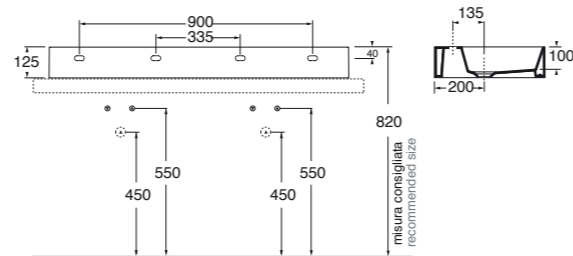

Portasciugamano ottone cromato.
Chromed brass towel holder.

SQPU/102

212,00

Piletta con tappo in ceramica click clack.
Click clack free flow ceramic drain.

0,5 kg | **PILCK** | **95,00**