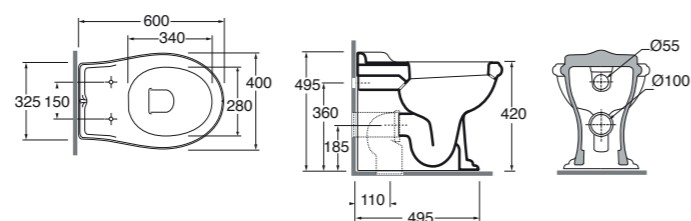

Copriwater in poliestere.
Polyester cover-seat.

Bianco lucido frizionato, soft close shiny white

JC 1800/F

146,00

Copriwater in noce massello soft close.
Solid walnut-wood soft close cover-seat.

Noce massello frizionato, soft close solid-walnut-wood

JC 1800 NM/F

256,00

Plt italy pz. 6, plt export pcs. 12.
22,5 kg.

Vaso monoblocco con scarico a terra. Completo di kit di fissaggio cod. KIT 2000 C/C.
Floor trap close coupled WC. Provided with cod. KIT 2000 C/C fixing kit.

75x40xH88 cm

Bianco lucido, shiny white

JUVCMS000000BI

443,00