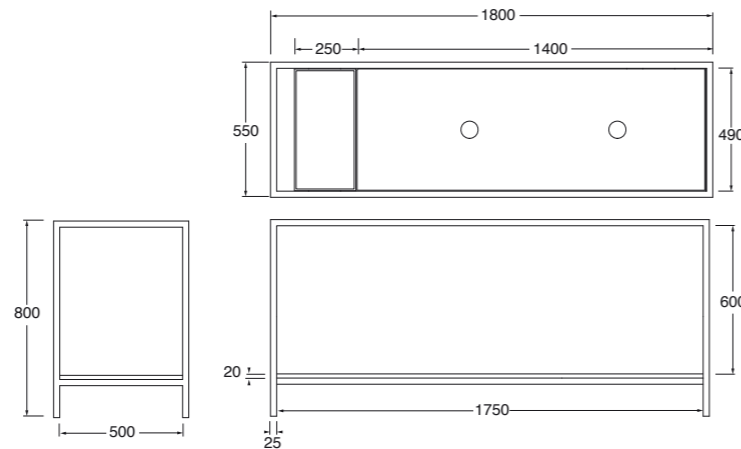

Struttura a terra STAND 180 cm in metallo verniciato completa di mensola bianco lucido "misura" 140 cm con 2 fori, pianetto porta oggetti e piano in bianco integrato.
Floor painted metal structure STAND 180 cm provided with shiny white ceramic custom made shelf 140 cm with 2 holes, wood top and oak top.

Bianco opaco, matt white	STP 180BB 03	1.183,00
Antracite, anthracite	STP 180GB 03	1.183,00
Colors 1250° CT CA CE CC AN TO RB NA PR		
Specificare il Colors 1250° al momento dell'ordine. Specify the Colors 1250° when ordering.	STP 180BB 03... CT CA CE...	1.183,00
	STP 180GB 03... CT CA CE...	1.183,00
Shine PS SA SS MA CL OC NL		
Specificare la finitura Shine al momento dell'ordine. Specify the Shine finish when ordering.	STP 180BB 03... PS SA SS...	1.183,00
	STP 180GB 03... PS SA SS...	1.183,00

Mensola MISURA disponibile in tutte le varianti COLORS 1250° / Shine
MISURA shelf available in all COLORS 1250° / Shine