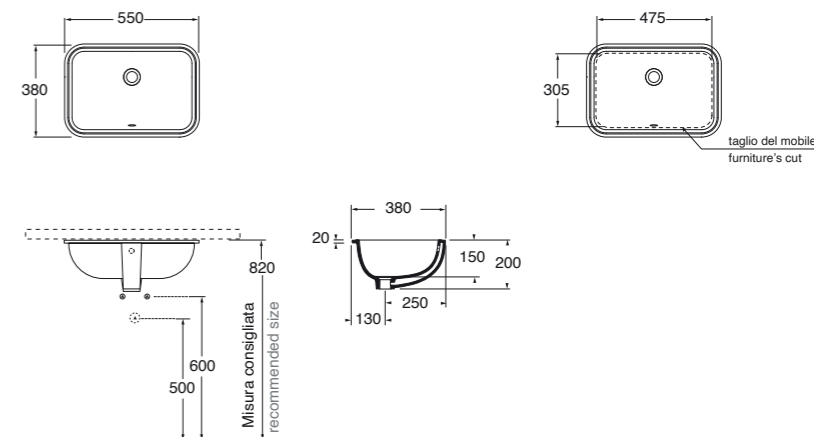

Piletta con tappo in ceramica click clack.
Click clack free flow ceramic drain.

0,5 kg **PILCK** **95,00**

Piletta con tappo in ceramica.
Free flow ceramic drain.

0,5 kg **PILCE** **95,00**