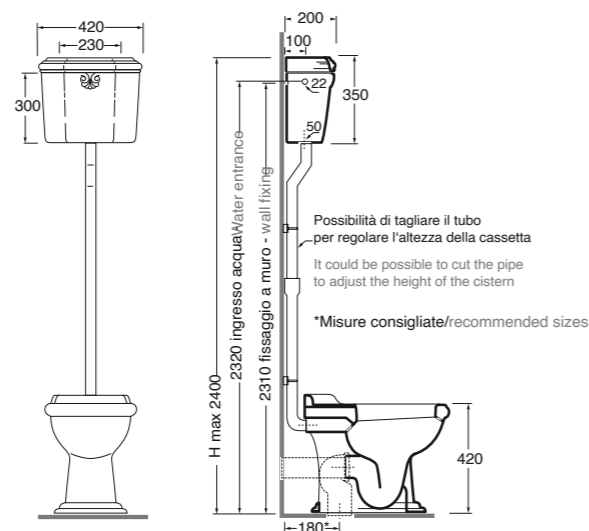

JUBILAEUM SANITARI, SANITARY WARES

Codice, code: Prezzo, price:

Plt italy pz. 24, plt export pcs. 48.
11 kg.

Cassetta alta con coperchio.
High-level cistern with cover.

59x40xH42 cm

Bianco lucido, shiny white

JUCSAL000000BI

269,00