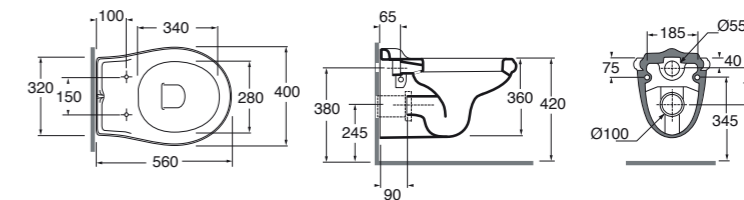

Copriwater in poliestere.
Polyester cover-seat.

Bianco lucido frizionato, soft close shiny white JC 1800/F

146,00

Copriwater in noce massello soft close
Solid walnut-wood soft close cover-seat

Noce massello frizionato, soft close solid-
walnut-wood JC 1800 NM/F

256,00