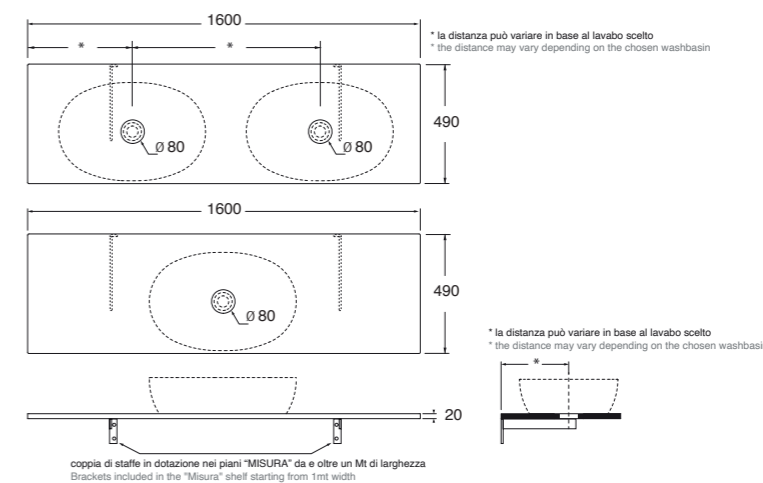

MENSOLA MISURA

MISURA SHELF

Codice, code: Prezzo, price:

Plt italy pz. 1, plt export pcs. 1.
35 kg.

Mensola in ceramica cm 160 completa di staffe di supporto.
Cm 160 ceramic shelf provided with fixing brackets.

160X49XH2 cm Bianco lucido, shiny white **SMM160490000BI** **577,00**

Colors 1250° **CT CA CE CC AN TO RB NA PR**

Specificare il Colors 1250° al momento dell'ordine.
Specify the Colors 1250° when ordering. **SMM160490000...CT...CA...CE..** **866,00**

Shine **PS SA SS MA CL OC NL**

Specificare la finitura Shine al momento dell'ordine.
Specify the Shine finish when ordering. **SMM160490000 ...PS...SA...SS..** **981,00**