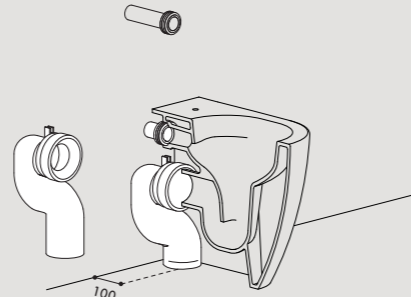

Scarico traslato universale Universal adjustable flush system

Le curve tecniche. The technical bends.

RAC - RAC/S raccordo per scarico a parete, adatto alla sostituzione di sanitari esistenti sospesi. RAC - RAC/S wall trap technical bend, suitable for replacement of existing suspended sanitary ware.

CVTK + CVTS curva per scarico a pavimento distanza dalla parete da 140mm a 310mm. CVTK + CVTS floor trap technical bend for 140/310mm hole from the wall.

CVTK curva per scarico a pavimento distanza dalla parete 60/70mm. CVTK floor trap technical bend for 60/70mm hole from the wall.

CVT curva per scarico a pavimento distanza dalla parete 100mm. CVT floor trap technical bend for 100mm hole from the wall.

I wc scarico traslato universale sono disponibili nelle collezioni: The universal adjustable flush system wcs are available for the collections:

Comoda → 41

Easy Clean

Innovazione e attenzione alla persona si sintetizzano in Easy Clean, la rivoluzionaria tecnologia che semplifica la pulizia delle superfici e garantisce una maggiore igiene dei sanitari.

Innovation and personal care are synthesized in Easy Clean, the revolutionary technology that simplifies the cleaning of surfaces and ensures greater sanitary hygiene.

Easy Clean.

Brida normale. Standard rim.

Brida Easy Clean. Easy Clean rim.

IT È una tecnologia che sviluppa l'innovativo concept del wc senza brida. Ne risultano superfici più semplici da pulire e maggiore controllo visivo dell'igiene. EN A technology that develops the innovative concept of the rimless flushing system. The surfaces are easier to clean and allow for a more hygienic visual inspection.

I wc Easy Clean sono disponibili nelle collezioni:
The Easy Clean wcs are available for the collections: