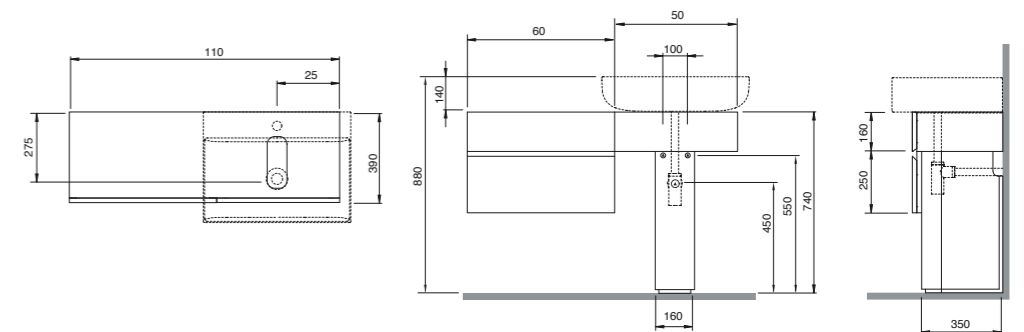

Plt italy pz. 1, plt export pcs. 1.

Mobile Charlotte 110 cm Rovere, con cassetto laterale disponibile nelle finiture Nube, Cemento, Laguna. Charlotte Oak furniture 110 cm, with lateral drawer available in Cloud, Concrete or Lagoon finishes.

110x37xH74 cm

MBCH110R.....N...C...L

3.805,00

Rovere
Oak

Mobile, cassetto inferiore. Furniture, lower drawer

Specificare il colore del cassetto al momento dell'ordine.
Specify the color of the wood finishing when ordering.

- N Nube
  Cloud
- C Cemento
  Concrete
- L Laguna
  Lagoon