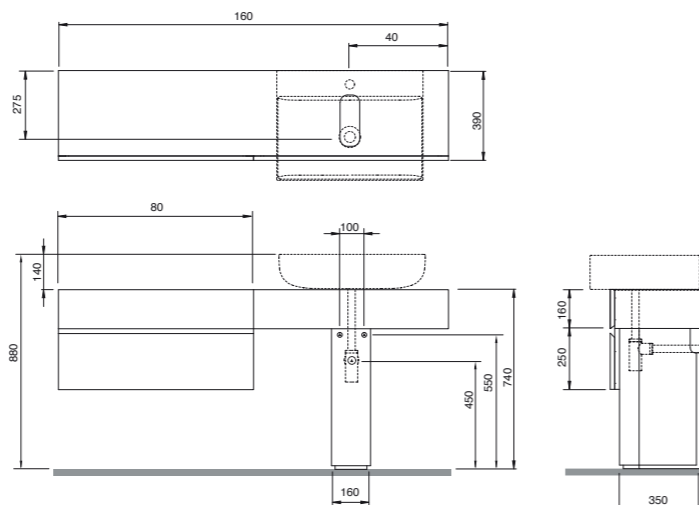

Cubic in Rovere.

Organizer CUR 180,00

Cover in Rovere

Organizer COR 99,00

Cubic 272 in Rovere

Organizer CUR272 212,00