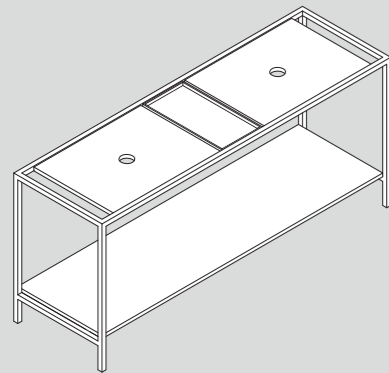

180x55xH80 cm **STP 180 01**
€ 1.015,00

Struttura a terra Stand 180 cm in metallo verniciato completa di mensola in ceramica bianco lucido a misura e piano in legno porta oggetti e piano in legno integrato. Floor painted metal structure Stand 180 cm provided with shiny white ceramic custom made shelf and wood top and oak lower top.