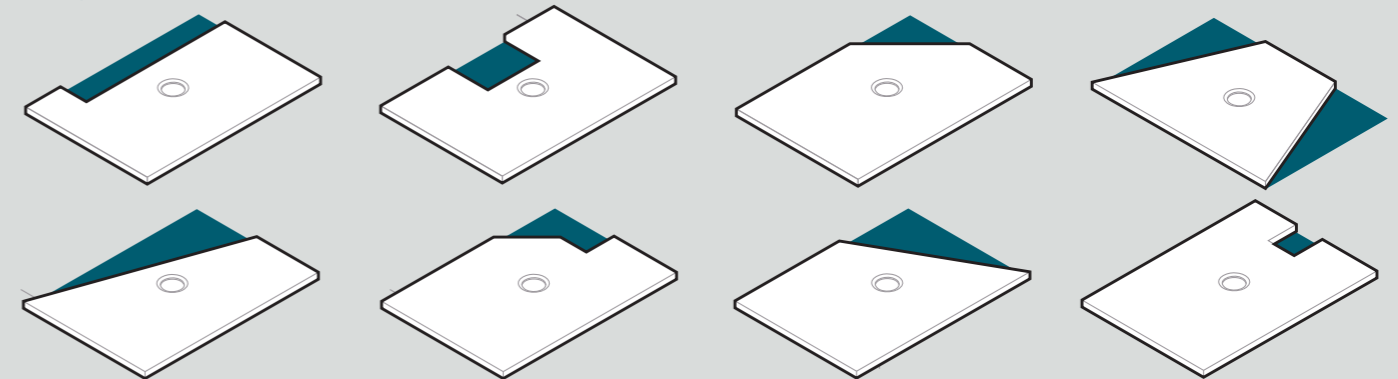

100x70xH2 cm **SDPD10007020**
€ 430,00

100x80xH2 cm **SDPD10008020**
€ 492,00

100x90xH2 cm **SDPD10009020**
€ 559,00

100x100xH2 cm **SDPD10010020**
€ 615,00

Piatto doccia 100 cm SoloDue®.
SoloDue® shower tray 100 cm.

120x70xH2 cm **SDPD12007020**
€ 520,00

120x80xH2 cm **SDPD12008020**
€ 591,00

120x90xH2 cm **SDPD12009020**
€ 668,00

Piatto doccia 120 cm SoloDue®.
SoloDue® shower tray 120 cm.

130x70xH2 cm **SDPD13007020**
€ 565,00

130x80xH2 cm **SDPD13008020**
€ 645,00

130x90xH2 cm **SDPD13009020**
€ 726,00

Piatto doccia 130 cm SoloDue®.
SoloDue® shower tray 130 cm.

140x70xH2 cm **SDPD14007020**
€ 608,00

140x80xH2 cm **SDPD14008020**
€ 696,00

140x90xH2 cm **SDPD14009020**
€ 795,00

140x100xH2 cm **SDPD14010020**
€ 870,00

Piatto doccia 140 cm SoloDue®.
SoloDue® shower tray 140 cm.

160x70xH2 cm **SDPD16007020**
€ 822,00

160x80xH2 cm **SDPD16008020**
€ 934,00

160x90xH2 cm **SDPD16009020**
€ 1.050,00

Piatto doccia 160 cm SoloDue®.
SoloDue® shower tray 160 cm.

170x70xH2 cm **SDPD17007020**
€ 871,00

170x80xH2 cm **SDPD17008020**
€ 985,00

Piatto doccia 170 cm SoloDue®.
SoloDue® shower tray 170 cm.

180x80xH2 cm **SDPD18008020**
€ 1.082,00

180x90xH2 cm **SDPD18009020**
€ 1.267,00

Piatto doccia 180 cm SoloDue®.
SoloDue® shower tray 180 cm.

200x80xH2 cm **SDPD20008020**
€ 1.257,00

200x90xH2 cm **SDPD20009020**
€ 1.391,00

200x100xH2 cm **SDPD20010020**
€ 1.566,00

Piatto doccia 200 cm SoloDue®.
SoloDue® shower tray 200 cm.

Taglio su misura, custom-made cut examples

Caratteristiche del taglio su misura. Custom-made cut features

- Dimensione massima 200 cm, maximum size 200 cm
- Taglio su misura con possibilità di tagliare il prodotto direttamente in cantiere. Cut to size with the possibility of cutting the product directly on site.

Caratteristiche del taglio su misura. Custom made cut features.

- Spessore di 2 cm
  2 cm thickness
- Taglio su misura
  Bespoke cut
- Dimensione minima 60 cm
  Minimum size 60 cm
- Dimensione massima 200 cm
  Maximum size 200 cm
- Taglio verticale, diagonale, bespoke
  Vertical, diagonal and bespoke cut
- Trattamento Antiscivolo
  Anti-slip **ANTISCI 85,00€**
- Antibatterico
  Antibacterial **ANTISCI 85,00€**
- Piletta di scarico
  Waste system