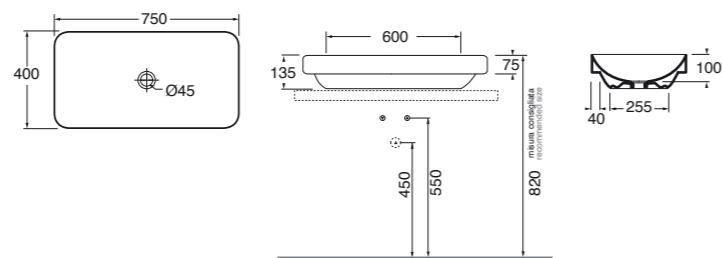

ELEGANCE SOFT

Codice, code: Prezzo, price:

Plt italy pz. 14, plt export pcs. 28.
18 kg.

Lavabo semincasso/appoggio SOFT cm 75x40.
Cm 75x40 cm SOFT inset/over-counter washbasin.

75x40xH14 cm

Bianco lucido, shiny white

ELLG07540050BI

469,00

Luxury

Specificare il Luxury al momento dell'ordine.
Specify the Luxury when ordering.

ELLG07540050... OG PL OR

819,00

Piletta con tappo in ceramica click clack.
Click clack free flow ceramic drain.

0,5 kg | **PILCK** | **95,00**

Piletta con tappo in ceramica.
Free flow ceramic drain.

0,5 kg | **PILCE** | **95,00**