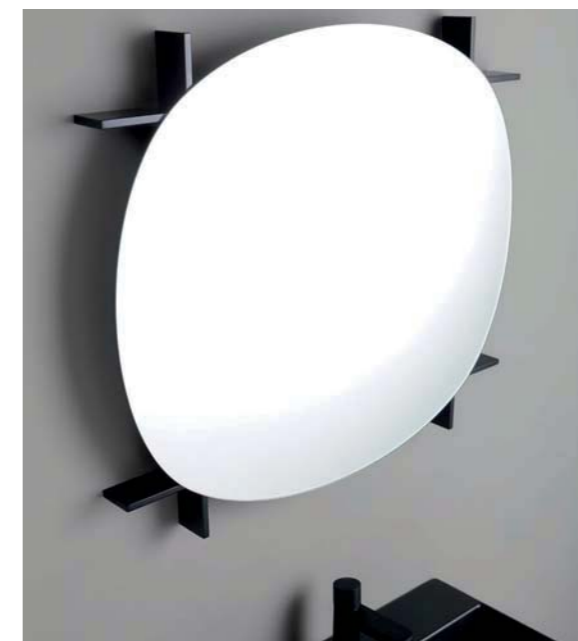

Mark

DESIGN DIEGO GRANDI, 2022

IT Il nuovo specchio Mark, disegnato da Diego Grandi, approfondisce la ricerca di Azzurra sugli elementi d'arredo che superano l'ambiente bagno e si aprono al living; lo specchio, caratterizzato da un ampio profilo ovale, è disponibile in due formati e può essere installato sia in orizzontale che in verticale. Il nome si riferisce alla struttura a griglia che regge la superficie specchiante, segno grafico e distintivo del prodotto Mark diventa l'accessorio ideale per completare l'arredo del proprio bagno in abbinamento alla serie di mobili e lavabi Elegance Croma ed è disponibile in sei colori.

EN The new Mark mirror, designed by Diego Grandi, deepens Azzurra's research into furnishing elements that go beyond the bathroom environment and open up to the living room; the mirror, characterised by a wide oval profile, is available in two sizes and can be installed both horizontally and vertically. The name refers to the grid-like structure that supports the mirror surface, the product's graphic and distinctive sign. Mark becomes the ideal accessory to complete your bathroom decor in combination with the Elegance Croma furniture and washbasin series and is available in six colours.