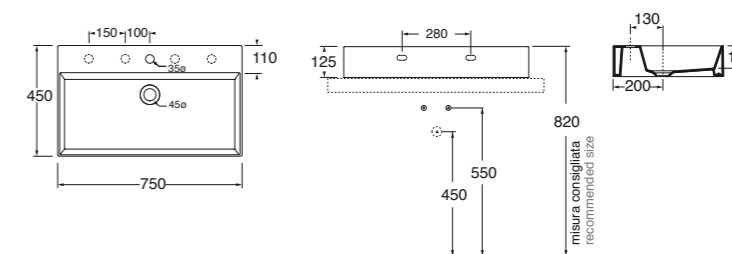

ELEGANCE SQUARED

Codice, code: Prezzo, price:

Plt italy pz. 14, plt export pcs. 28.
22 kg.

Lavabo appoggio/sospeso Squared cm 75x45 monoforo.
Cm 75x45 Squared one-hole over-counter /wall-hung washbasin.

75x45x12,5 cm

Bianco lucido, shiny white **ELLP075450QMBI** **495,00**

Colors 1250° **CT CA CE CC AN TO RB NA PR**
Specificare il Colors 1250° al momento dell'ordine.
Specify the Colors 1250° when ordering. **ELLP075450QM... CT CA CE...** **743,00**

Shine **PS SA SS MA CL OC NL**
Specificare la finitura Shine al momento dell'ordine.
Specify the Shine finish when ordering. **ELLP075450QM... PS SA SS...** **842,00**

Luxury **OG PL OR**
Specificare il Luxury al momento dell'ordine.
Specify the Luxury when ordering. **ELLP075450QM... OG PL OR** **845,00**

Portasciugamano ottone cromato.
Chromed brass towel holder. **SQPU/75** **184,00**

Piletta con tappo in ceramica click clack.
Click clack free flow ceramic drain. **PILCK** **95,00**
0,5 kg
Specificare il colore al momento dell'ordine.
(+50%).
Specify the color when ordering. (+50%).

Piletta con tappo in ceramica.
Free flow ceramic drain. **PILCE** **95,00**
0,5 kg
Specificare il colore al momento dell'ordine.
(+50%).
Specify the color when ordering. (+50%).