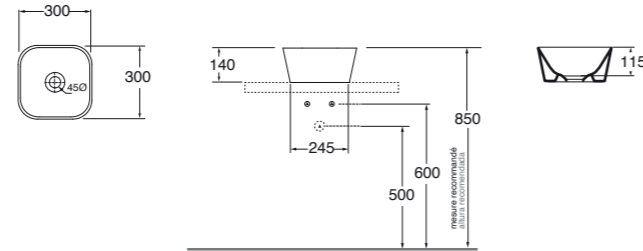

BUILD LAVABI, WASHBASINS

Codice, code: | Prezzo, price:

Plt italy pz. 24, plt export pcs. 50.
6,5 kg.

Lavabo appoggio cm 30.
Over-counter washbasin cm 30.

30x30xH14 cm | Bianco lucido, shiny white | **BULA03030000BI** | **258,00**

Piletta con tappo in ceramica click clack.
Click clack free flow ceramic drain.

0,5 kg | **PILCK** | **95,00**

Piletta con tappo in ceramica.
Free flow ceramic drain.

0,5 kg | **PILCE** | **95,00**