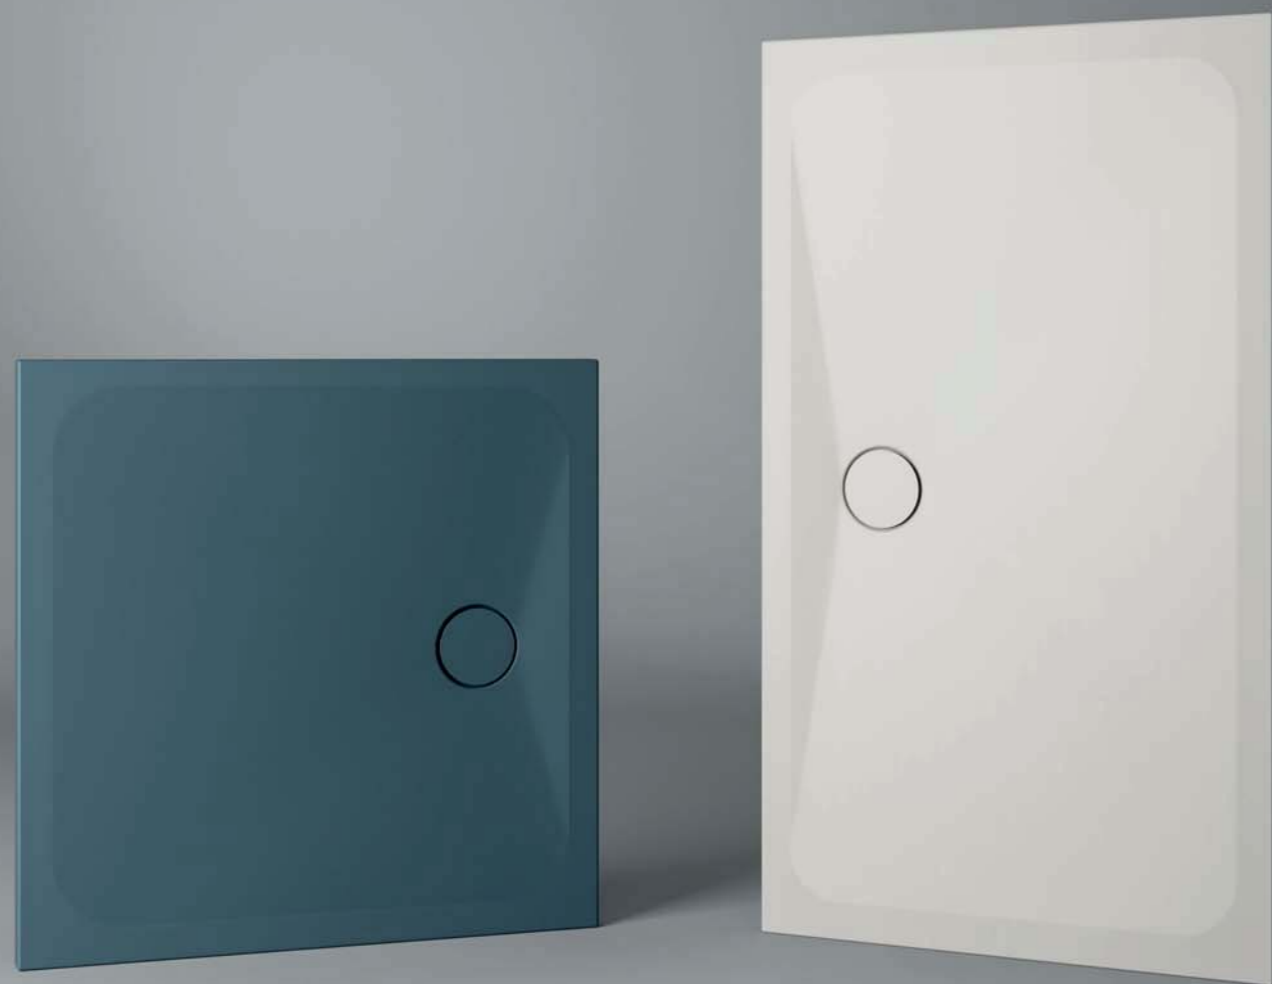

Rapid

DESIGN OFFICINA AZZURRA, 2023

IT È un piatto doccia leggero e dal design minimale che racconta, con il suo disegno in sezione, lo studio approfondito del materiale ceramico e della sua lavorazione volto a raggiungere soluzioni progettuali innovative. Rapid consente una fuoriuscita accelerata dell'acqua attraverso la sua pendenza, superiore rispetto ai piatti doccia standard. L'ampia gamma dimensionale e la disponibilità nelle finiture COLORS 1250° lo rendono adatto ad ambienti classici e contemporanei.

EN It is a light shower tray with a minimal design that tells, with its sectional drawing, the in-depth study of the ceramic material and its processing aimed at achieving innovative design solutions. Rapid allows an accelerated flow of water through its slope, higher than standard shower trays. The wide range of sizes and availability in COLORS 1250° finishes makes it suitable for classic and contemporary environments.