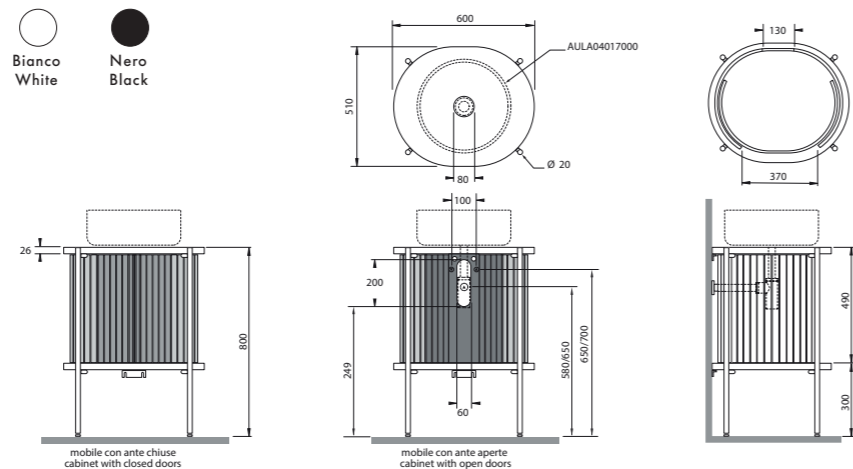

Piano appoggio in metallo verniciato opaco. Matt painted metal top.

bianco opaco/ matt white	RCL60W	200,00
nero opaco/ matt black	RCL60B	200,00

Plt italy pz. 1, plt export pcs. 1.

Struttura freestanding 60 cm in metallo verniciato, piani d'appoggio in MDF laccato, serrandina semi-aperta fissa in alluminio + elemento scorrevole di chiusura, **piano interno non incluso**.
Freestanding structure, 60 cm, made of painted metal, counter tops in lacquered MDF or natural essence, fixed semi-open aluminium shutter + sliding closing element, **internal top not included**.

60x51xH80 cm

Bianco microforato
White microhole

Nero pieno
Black compact

Struttura bianco opaco/ matt white structure	MBCL60SW	2.055,00
Struttura nero opaco/ matt black structure	MBCL60SB	2.055,00

ACCESSORI / ACCESSORIES

Piano appoggio in metallo verniciato opaco. Matt painted metal top.

bianco opaco/ matt white	RCL60W	200,00
nero opaco/ matt black	RCL60B	200,00

Plt italy pz. 1, plt export pcs. 1.

Struttura freestanding 100 cm in metallo verniciato, piani d'appoggio in MDF laccato, serrandina semi-aperta fissa in alluminio, **piano interno non incluso**.
Freestanding structure, 100 cm, made of painted metal, counter tops in lacquered MDF, featuring semi-open fixed aluminium shutter, **internal top not included**.