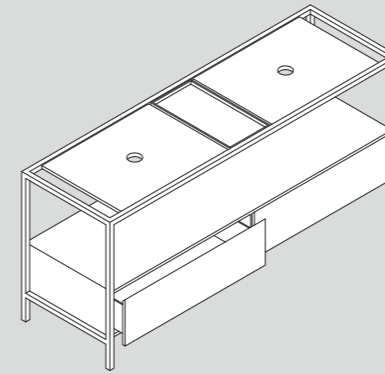

STAND MOBILI, FURNITURES

180x55xH80 cm **STA 180 01**
€ 1.932,00

Struttura a terra Stand 180 cm in metallo verniciato completa di mensola in ceramica bianco lucido a misura e piano in legno porta oggetti, mobile rovere con due cassettoni integrato. Floor painted metal structure Stand 180 cm provided with shiny white ceramic custom made shelf and oak furniture with two drawers.