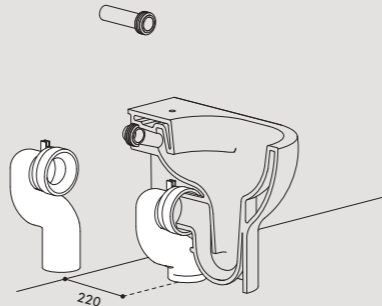

CVTR curva tecnica per wc traslato con distanza parete da 160 mm a 220 mm. CVTR technical bend for adjustable toilet with a 160 mm to 220 mm distance from the wall.

IT Pensato per agevolare le opere di ristrutturazione dei bagni, permette l'installazione di un nuovo wc mantenendo l'impianto di scarico preesistente. Una brillante soluzione progettuale che ottimizza tempi e costi del restyling.

EN Designed to facilitate the bathrooms renovations, it allows the installation of a new wc while maintaining the existing drainage system. A brilliant design solution that optimises time and restyling costs.

I wc scarico traslato sono disponibili nelle collezioni: The adjustable flush system wcs are available for the collections:

Build	→ 69	Nuvola	→ 353	Comoda H50	→ 365
Charme	→ 99	Pratica	→ 83		

Scarico traslato universale Universal adjustable flush system

Scarico traslato universale semplifica il restyling dell'ambiente bagno. Attraverso il nuovo sistema Azzurra supporta gli addetti ai lavori con una soluzione volta a contenere i costi e i tempi di ristrutturazione.

Universal adjustable flush system simplifies the restyling of the bathroom environment. Through the new system, Azzurra supports contractors with a solution aimed at keeping renovation costs and time down.

Altezza scarico. Drain height.