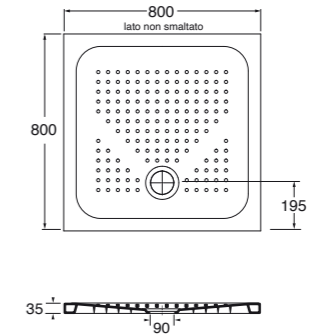

Piletta doccia cromo 1" 1/4 di diametro (ø 90) con tappo in ABS e completa di curva terminale.
1" 1/4 (ø 90) diameter waste system for shower tray provided with ABS top and terminal bend.

0,5 kg **SIF/FR 65,00**

Piletta doccia bianca 1" 1/4 di diametro (ø 90) con tappo in ABS e completa di curva terminale.
1" 1/4 (ø 90) white diameter waste system for shower tray provided with ABS top and terminal bend.

0,5 kg **SIF/FRC BI 100,00**

Plt italy pz. 15, plt export pcs. 15.
22,5 kg.

Piatto doccia Relax cm 90x70 H3,5 predisposto per piletta di scarico sifonata ø90 mm.
Cm 90x70 H3,5 Relax shower tray fitted for ø90 mm syphoned waste system.

90x70xH3,5 cm

Bianco lucido/shiny white

REPD09007040BI

246,00