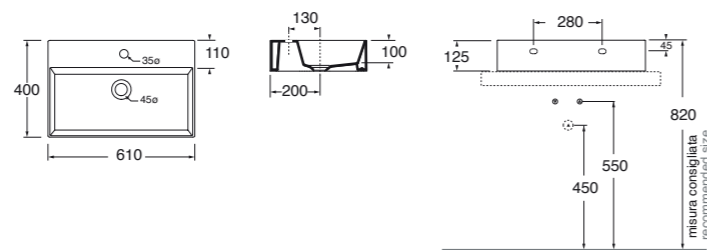

ELEGANCE SQUARED 40

Codice, code: Prezzo, price:

Plt italy pz. 20, plt export pcs. 40.
15,5 kg.

Lavabo Squared 61x40 da appoggio/sospeso monoforo.
Squared cm 61x40 over conter/wall-hung 1 tap hole washbasin.

61x40xH12,5 cm Bianco lucido, shiny white **ELLP060400QMBI** **402,00**

Colors 1250° CT CA CE CC AN TO RB NA PR
Specificare il Colors 1250° al momento dell'ordine.
Specify the Colors 1250° when ordering. **ELLP060400QM... CT CA CE...** **603,00**

Shine PS SA SS MA CL OC NL
Specificare la finitura Shine al momento dell'ordine.
Specify the Shine finish when ordering. **ELLP060400QM... PS SA SS...** **684,00**

Luxury OG PL OR
Specificare il Luxury al momento dell'ordine.
Specify the Luxury when ordering. **ELLP060400QM... OG PL OR** **752,00**

Piletta con tappo in ceramica click clack.
Click clack free flow ceramic drain.

0,5 kg **PILCK** **95,00**

Specificare il colore al momento dell'ordine.
(+50%).
Specify the color when ordering. (+50%).

Piletta con tappo in ceramica.
Free flow ceramic drain.

0,5 kg **PILCE** **95,00**

Specificare il colore al momento dell'ordine.
(+50%).
Specify the color when ordering. (+50%).

Plt italy pz. 24, plt export pcs. 50.
8 kg.

Lavabo Squared 81x40 da appoggio/sospeso monoforo.
Squared cm 81x40 over conter/wall-hung 1 tap hole washbasin.

81x40xH12,5 cm Bianco lucido, shiny white **ELLP080400QMBI** **502,00**

Colors 1250° CT CA CE CC AN TO RB NA PR
Specificare il Colors 1250° al momento dell'ordine.
Specify the Colors 1250° when ordering. **ELLP080400QM... CT CA CE...** **753,00**

Shine PS SA SS MA CL OC NL
Specificare la finitura Shine al momento dell'ordine.
Specify the Shine finish when ordering. **ELLP080400QM... PS SA SS...** **854,00**

Luxury OG PL OR
Specificare il Luxury al momento dell'ordine.
Specify the Luxury when ordering. **ELLP080400QM... OG PL OR** **1.052,00**

Piletta con tappo in ceramica click clack.
Click clack free flow ceramic drain.

0,5 kg **PILCK** **95,00**

Specificare il colore al momento dell'ordine.
(+50%).
Specify the color when ordering. (+50%).

Piletta con tappo in ceramica.
Free flow ceramic drain.

0,5 kg **PILCE** **95,00**

Specificare il colore al momento dell'ordine.
(+50%).
Specify the color when ordering. (+50%).