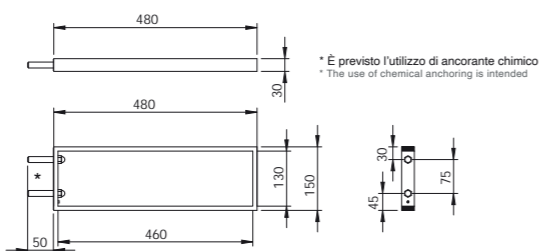

Coppia staffe obbligatorie per montaggio mensola sospesa
Mandatory pair of brackets for wall hung ceramic shelf installation

Coppia staffe portasciugamani strutturale e portante per una tenuta max di 150 kg.
Structural and load-bearing fixing bracket/towel holder for maximum hold 150 kg.

Obbligatorie/Obligatory Bianco opaco, matt white **MIS STB** **180,00**

Nero opaco, matt black **MIS STN** **180,00**