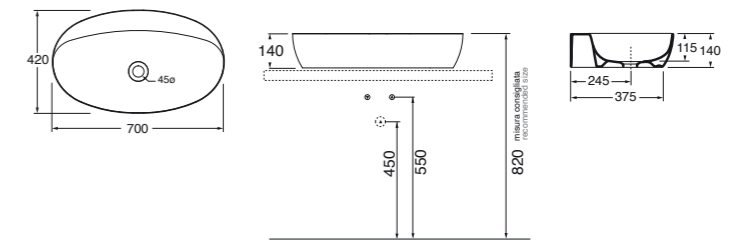

ELEGANCE CIRCLE

Codice, code: Prezzo, price:

Plt italy pz. 12, plt export pcs. 28.
15 kg.

Lavabo appoggio CIRCLE cm 70x42 senza foro.
CIRCLE cm 70x42 no hole over counter washbasin.

70x42xH14 cm Bianco lucido, shiny white **ELLA070420C0BI** **449,00**

Colors 1250° CT CA CE CC AN TO RB NA PR
Specificare il Colors 1250° al momento dell'ordine.
Specify the Colors 1250° when ordering. **ELLA070420C0... CT CA CE...** **674,00**

Shine PS SA SS MA CL OC NL
Specificare la finitura Shine al momento dell'ordine.
Specify the Shine finish when ordering. **ELLA070420C0 ...PS...SA...SS..** **764,00**

Le malteceramiche® MC MB
Specificare la Maltaceramica al momento dell'ordine.
Specify the Maltaceramica when ordering. **ELLA070420C0... MC MB...** **674,00**

Luxury OG PL OR
Specificare il Luxury al momento dell'ordine.
Specify the Luxury when ordering. **ELLA070420C0... OG PL OR** **799,00**

Piletta con tappo in ceramica click clack.
Click clack free flow ceramic drain.
0,5 kg **PILCK** **95,00**

Specificare il colore al momento dell'ordine.
(+50%).
Specify the color when ordering. (+50%).

Piletta con tappo in ceramica.
Free flow ceramic drain.
0,5 kg **PILCE** **95,00**

Specificare il colore al momento dell'ordine.
(+50%).
Specify the color when ordering. (+50%).