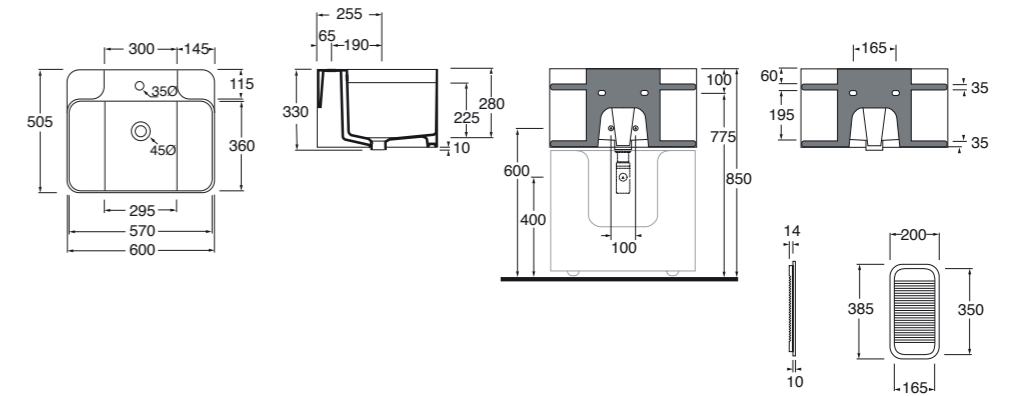

Bianco lucido, shiny white

LALS060500AMBI

850,00

Piletta automatica con troppo pieno
Automatic waste system with over flow

0,5 kg **PILTR** **75,00**

Plt italy pz. 6, plt export pcs.12.
37 kg.

Lavabo senza foro sospeso cm 60 completo di piano in legno
Cm 60 wall-hung washbasin no hole with wooden top included