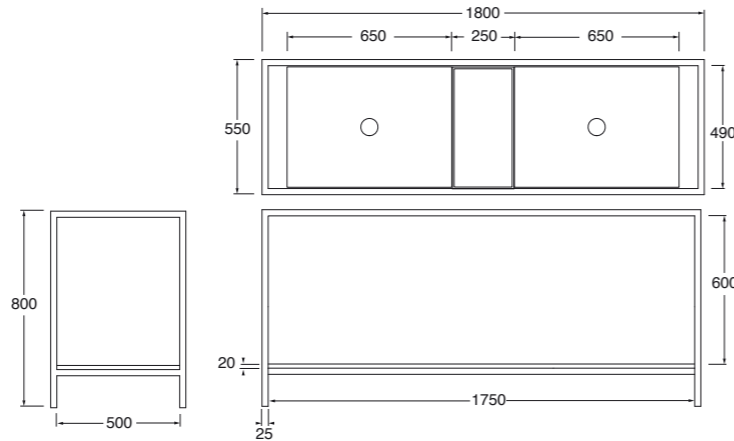

STAND

Codice, code: Prezzo, price:

Plt italy pz. 1, plt export pcs. 1.
89 kg.

Struttura a terra STAND 180 cm in metallo verniciato completa di 2 mensole bianco lucido "misura" 65 cm con foro centrale, piano in legno porta oggetti e piano in rovere integrato.
Floor painted metal structure STAND 180 cm provided with two shiny white ceramic custom made shelves 65 cm with central hole, wood top and oak top.

180x55xH80 cm

Mensola MISURA disponibile in tutte le varianti COLORS 1250° / Shine
MISURA shelf available in all COLORS 1250° / Shine

Bianco opaco, matt white	STP 180B 01	1.015,00
Antracite, anthracite	STP 180G 01	1.015,00

Colors 1250° CT CA CE CC AN TO RB NA PR

Specificare il Colors 1250° al momento dell'ordine. Specify the Colors 1250° when ordering.	STP 180B 01... CT CA CE...	1.015,00
	STP 180G 01... CT CA CE...	1.015,00

Shine PS SA SS MA CL OC NL

Specificare la finitura Shine al momento dell'ordine. Specify the Shine finish when ordering.	STP 180B 01... PS SA SS...	1.015,00
	STP 180G 01... PS SA SS...	1.015,00

Calcolare l'altezza di installazione in base al lavabo scelto.
Altezza consigliata piano superiore lavabo cm 82 dal pavimento.
Calculate the height for the basin installation according with the selected item.
Suggested Height from the floor for the top 82cm.

Struttura a terra STAND 180 cm in metallo verniciato completa di 2 mensole bianco lucido "misura" 65 cm con foro centrale, piano in legno porta oggetti e piano in bianco integrato.
Floor painted metal structure STAND 180 cm provided with two shiny white ceramic custom made shelves 65 cm with central hole, wood top and oak top.

Bianco opaco, matt white	STP 180BB 01	1.015,00
Antracite, anthracite	STP 180GB 01	1.015,00

Colors 1250° CT CA CE CC AN TO RB NA PR