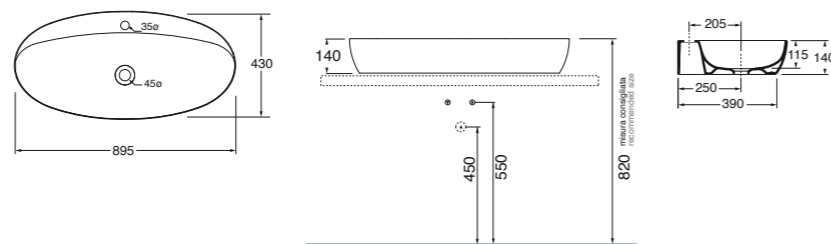

Plt italy pz. 10, plt export pcs. 17.
20 kg.

Lavabo appoggio CIRCLE monoforo cm 90x44.
CIRCLE cm 90x44 one-hole over counter washbasin.

90x44xH14 cm	Bianco lucido, shiny white	ELLA090440CMBI	531,00

Colors 1250° CT CA CE CC AN TO RB NA PR

Specificare il Colors 1250° al momento dell'ordine.
Specify the Colors 1250° when ordering.

ELLA090440CM... CT CA CE...	797,00

Shine PS SA SS MA CL OC NL

Specificare la finitura Shine al momento dell'ordine.
Specify the Shine finish when ordering.

ELLA090440CM ...PS...SA...SS..	903,00

Le malteceramiche® MC MB

Specificare la Maltaceramica al momento dell'ordine.
Specify the Maltaceramica when ordering.

ELLA090440CM... MC MB...	797,00

Luxury OG PL OR

Specificare il Luxury al momento dell'ordine.
Specify the Luxury when ordering.

ELLA090440CM... OG PL OR	1.081,00

Piletta con tappo in ceramica click clack.
Click clack free flow ceramic drain.

0,5 kg	PILCK	95,00

Specificare il colore al momento dell'ordine.
(+50%).
Specify the color when ordering. (+50%).

Piletta con tappo in ceramica.
Free flow ceramic drain.

0,5 kg	PILCE	95,00

Specificare il colore al momento dell'ordine.
(+50%).
Specify the color when ordering. (+50%).