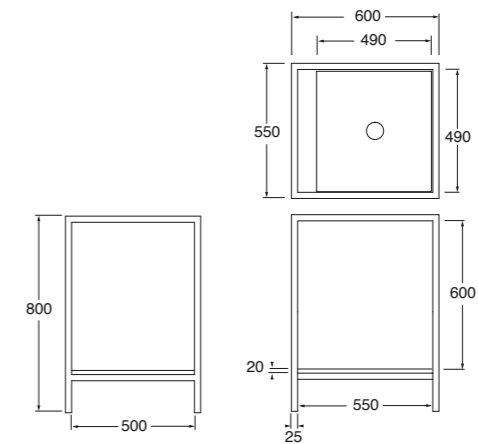

Struttura a terra STAND 60 cm in metallo verniciato completa di mensola bianco lucido "misura" 49 cm con foro centrato, e piano bianco integrato.
Floor painted metal structure STAND 60 cm provided with shiny white ceramic custom made shelf 49 cm with central hole and oak top.

Bianco opaco, matt white	STP 60BB 01	784,00
Antracite, anthracite	STP 60GB 01	784,00
Colors 1250° CT CA CE CC AN TO RB NA PR Specificare il Colors 1250° al momento dell'ordine. Specify the Colors 1250° when ordering.		
	STP 60BB 01... CT CA CE...	784,00
	STP 60GB 01... CT CA CE...	784,00
Shine PS SA SS MA CL OC NL Specificare la finitura Shine al momento dell'ordine. Specify the Shine finish when ordering.		
	STP 60BB 01... PS SA SS...	784,00
	STP 60GB 01... PS SA SS...	784,00