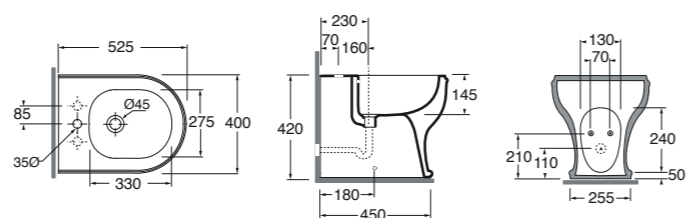

Plt italy pz. 15, plt export pcs. 20.
21 kg.

Bidet monoforo cm 52. Completo di kit di fissaggio cod.VFV
Cm 52 one-hole bidet. Provided with cod. VFV fixing kit.

52x40xH42 cm	Bianco lucido, shiny white	CHBIT000000MBI	425,00

Bidet tre fori cm 52. Completo di kit di fissaggio cod.VFV
Cm 52 three hole bidet. Provided with cod. VFV fixing kit

Bianco lucido, shiny white	CHBIT000000TBI	425,00

Piletta automatica con troppo pieno
Authomatic waste system with over flow

0,5 kg	PILTR	75,00