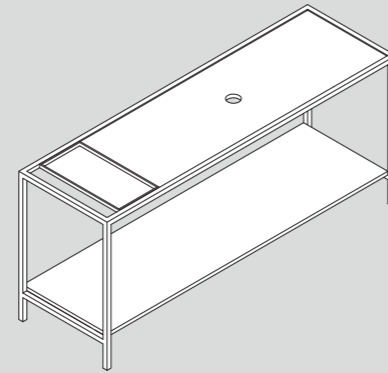

180x55xH80 cm **STP 180 02**
€ 1.183,00

Struttura a terra Stand 180 cm in metallo verniciato completa di mensola in ceramica bianco lucido a misura e piano in legno porta oggetti e piano in legno integrato. Floor painted metal structure Stand 180 cm provided with shiny white ceramic custom made shelf and wood top and oak lower top.