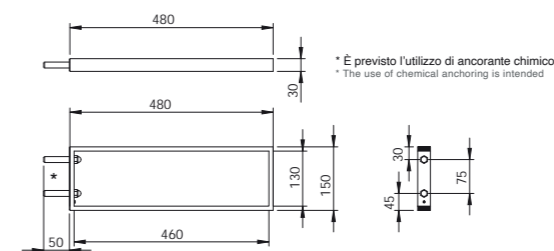

Coppia staffe obbligatorie per montaggio mensola sospesa
Mandatory pair of brackets for wall hung ceramic shelf installation

Coppia staffe portasciugamani strutturale e portante per una tenuta max di 150 kg.
Structural and load-bearing fixing bracket/towel holder for maximum hold 150 kg.

Obbligatorie/Obligatory Bianco opaco, matt white **MIS STB** **180,00**

Nero opaco, matt black **MIS STN** **180,00**