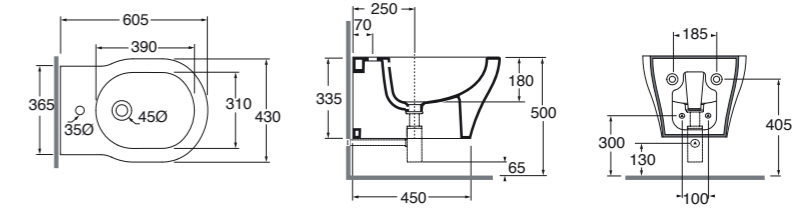

XL SANITARI, SANITARY WARE

61x43xH49 cm **XLVCTPE00000**

€ 550,00

Vaso terra scarico parete. Floor standing wc.

61x43xH49 cm **XLBIT000000M**

€ 550,00

Bidet terra monoforo. One hole floor standing bidet.

XL 1800

€ 150,00

Sedile termoindurente per vaso terra. Thermosetting seat cover for floor standing wc.

61x43xH36 cm **XLVKSPE00000**

€ 550,00

Vaso sospeso. Wall-hung wc.

61x43xH36 cm **XLBKS000000M**

€ 550,00

Bidet sospeso monoforo. One hole wall-hung bidet.

XL 1810

€ 150,00

Sedile termoindurente per vaso sospeso. Thermosetting seat cover for wall-hung wc.

XL SANITARI, SANITARY WARES

Codice, code: | **Prezzo, price:**

Plt italy pz. 12, plt export pcs. 20.
25 kg.

Bidet sospeso monoforo cm 61. Completo di fissaggio rapido per staffa universale.
Cm 61 wall-hung one-hole bidet. Provided with fixing kit with universal bracket.

61x43xH36 cm

Bianco lucido, shiny white

XLBKS000000MBI

550,00

Piletta automatica con troppo pieno
Automatic waste system with over flow

0,5 kg **PILTR** **75,00**

Plt italy pz. 12, plt export pcs. 20.
27 kg.

Vaso sospeso cm 61 Easy clean. Completo di fissaggio rapido per staffa universale.
Easy clean cm 61 wall-hung wc. Provided with fixing kit with universal bracket.

61x43xH36 cm

Bianco lucido, shiny white

XLVKSPE00000BI

550,00