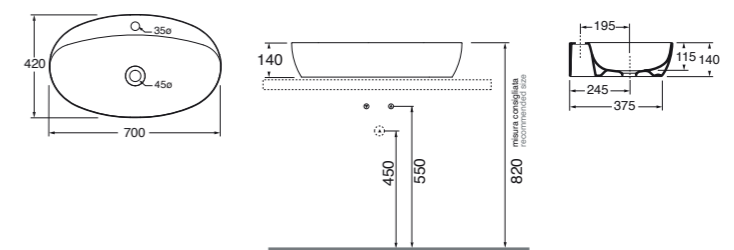

Plt italy pz. 12, plt export pcs. 28.
15 kg.

Lavabo appoggio CIRCLE cm 70x42 monoforo.
CIRCLE cm 70x42 one-hole over counter washbasin.

70x42H14 cm Bianco lucido, shiny white **ELLA070420CMBI** **449,00**

Colors 1250° CT CA CE CC AN TO RB NA PR
Specificare il Colors 1250° al momento dell'ordine.
Specify the Colors 1250° when ordering. **ELLA070420CM... CT CA CE...** **674,00**

Shine PS SA SS MA CL OC NL
Specificare la finitura Shine al momento dell'ordine.
Specify the Shine finish when ordering. **ELLA070420CM ...PS...SA...SS..** **764,00**

Le malteceramiche® MC MB
Specificare la Maltaceramica al momento dell'ordine.
Specify the Maltaceramica when ordering. **ELLA070420CM... MC MB...** **674,00**

Luxury OG PL OR
Specificare il Luxury al momento dell'ordine.
Specify the Luxury when ordering. **ELLA070420CM... OG PL OR** **799,00**

Piletta con tappo in ceramica click clack.
Click clack free flow ceramic drain.
0,5 kg **PILCK** **95,00**

Specificare il colore al momento dell'ordine.
(+50%).
Specify the color when ordering. (+50%).

Piletta con tappo in ceramica.
Free flow ceramic drain.
0,5 kg **PILCE** **95,00**

Specificare il colore al momento dell'ordine.
(+50%).
Specify the color when ordering. (+50%).