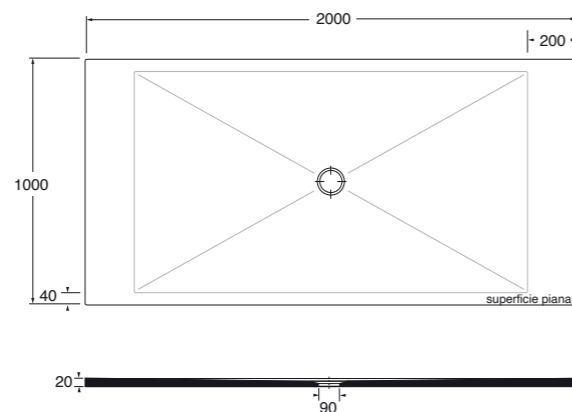

SOLODUE

Codice, code: | Prezzo, price:

Scatole/box 1
66 kg.

Piatto doccia SoloDue® H2 cm 200x100.
SoloDue® H2 shower tray cm 200x100.

200x100xH2 cm

Cotone, cotton

SDPD20010020CT

1.566,00

Colors 1250°

Specificare il Colors 1250° al momento dell'ordine.
Specify the Colors 1250° when ordering.

SDPD20010020... CA CE CC... 1.880,00

Shine

Specificare la finitura Shine al momento dell'ordine.
Specify the Shine finish when ordering.

SDPD20010020 ...PS...SA...SS.. 1.980,00

TRATTAMENTO ANTISCIVOLO INCLUSO / ANTI-SLIP INCLUDED

Le malteceramiche*

Specificare la Maltaceramica al momento dell'ordine.
Specify the Maltaceramica when ordering.

SDPD20010020... MC MB ... 1.566,00

Si consiglia l'utilizzo della piletta SoloDue che grazie al suo design facilita il deflusso dell'acqua.
We recommend the use of the SoloDue drain, whose design facilitates the outflow of water.

Piletta doccia Cromo in PET riciclato 1 1/4 diametro Ø90 con tappo serigrafato completa di curva terminale.
Chrome recycled PET shower drain 1 1/4 diameter Ø90 with screen-printed cap complete with end bend.

0,5 kg | **SIF/H2** | **100,00**

Colors 1250°

Shine

Le malteceramiche*