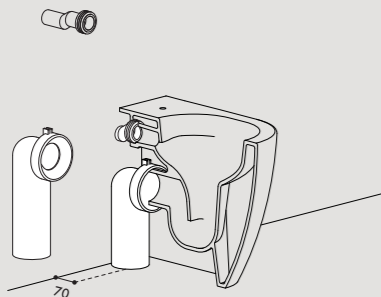

CVTK curva per scarico a pavimento distanza dalla parete 60/70mm. CVTK floor trap technical bend for 60/70mm hole from the wall.