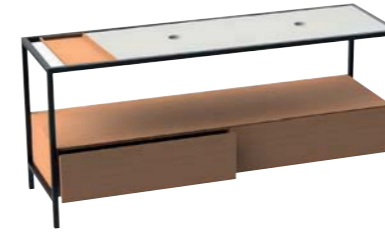

STAND

Codice, code: Prezzo, price:

Plt italy pz. 1, plt export pcs. 1.
89,5 kg.

180x55xH80 cm

Mensola MISURA disponibile in tutte le varianti COLORS 1250° / Shine
MISURA shelf available in all COLORS 1250° / Shine