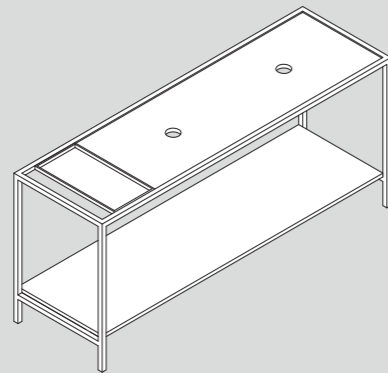

180x55xH80 cm **STP 180 03**
€ 1.183,00

Struttura a terra Stand 180 cm in metallo verniciato completa di mensola in ceramica bianco lucido a misura e piano in legno porta oggetti e piano in legno integrato. Floor painted metal structure Stand 180 cm provided with shiny white ceramic custom made shelf and wood top and oak lower top.