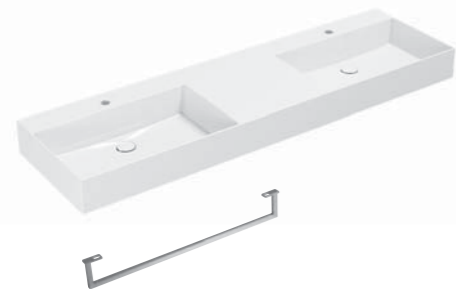

ELEGANCE SQUARED

Codice, code: | Prezzo, price:

Plt italy pz. 10, plt export pcs. 17.
34 kg.

Lavabo appoggio/sospeso squared cm 161x45 doppia vasca con 2 fori.
Cm 161x46 Squared over-counter /wall-hung double sink with 2 hole washbasin.

161x46xH12,5 cm

Bianco lucido, shiny white

ELLP16146DQMBI

1.250,00

Portasciugamano ottone cromato.
Chromed brass towel holder.

SQPU/60

164,00

Piletta con tappo in ceramica click clack.
Click clack free flow ceramic drain.

0,5 kg | **PILCK** | **95,00**