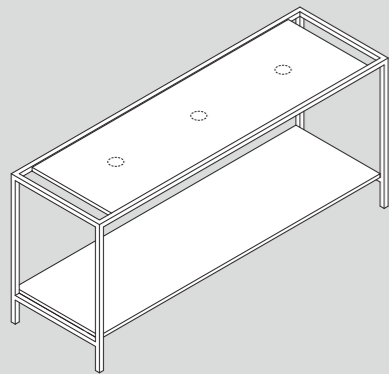

180x55xH80 cm **STP 180 04**
€ 1.211,00

Struttura a terra Stand 180 cm in metallo verniciato completa di mensola in ceramica bianco lucido a misura e piano in legno porta oggetti e piano in legno integrato. Floor painted metal structure Stand 180 cm provided with shiny white ceramic custom made shelf and wood top and oak lower top.

Struttura a terra Stand 60 cm in metallo verniciato completa di mensola in ceramica bianco lucido a misura e piano rovere integrato. Floor painted metal structure Stand 60 cm provided with shiny white ceramic custom made shelf and oak lower top.