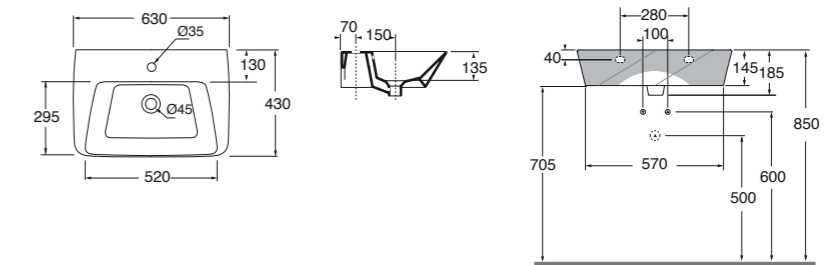

€ 1.648,00

Lavabo freestanding monoforo con troppo pieno. One tap hole freestanding washbasin with over flow.

HERA SANITARI, SANITARY WARE

€ 474,00

Vaso terra Easy Clean. Easy Clean floor standing wc.

€ 474,00

Bidet terra monoforo. One hole floor standing bidet.

€ 588,00

Vaso monoblocco Easy Clean. Easy Clean close coupled wc.

42x16xH48,5 cm **HECKMB000000**

€ 289,00

Cassetta monoblocco. Close coupled cistern

€ 474,00

Vaso sospeso Easy Clean. Easy Clean wall-hung wc.

€ 474,00

Bidet sospeso monoforo. Wall-hung one-hole bidet.

HER1800/F

€ 182,00

Sedile termoidurente con chiusura frizionata. Thermosetting soft close seat cover.

HERA LAVABI, WASHBASINS

Codice, code:

Prezzo, price:

Plt italy pz. 14, plt export pcs. 28.
16 kg.

Lavabo appoggio/sospeso Hera cm 63x43.
Hera cm 63x43 over counter/wall-hung washbasin.

Bianco lucido, shiny white

HELP06343TOMBI

371,00

Luxury

Specificare il Luxury al momento dell'ordine.
Specify the Luxury when ordering.

HELP06343TOM... OG PL OR

720,00

Piletta con tappo in ceramica click clack.
Click clack free flow ceramic drain.

0,5 kg **PILCK** **95,00**

Piletta con tappo in ceramica.
Free flow ceramic drain.

0,5 kg **PILCE** **95,00**