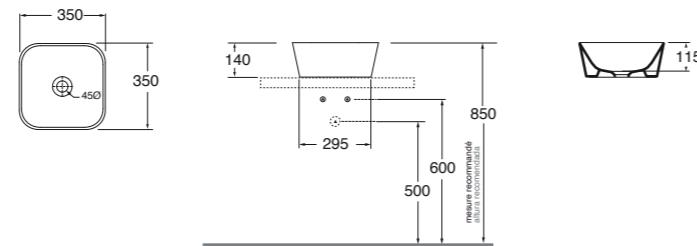

Plt italy pz. 24, plt export pcs. 50.
8,5 kg.

Lavabo appoggio cm 35.
Over-counter washbasin cm 35.

35x35xH14 cm | Bianco lucido, shiny white | **BULA03535000BI** | **299,00**

Piletta con tappo in ceramica click clack.
Click clack free flow ceramic drain.

0,5 kg | **PILCK** | **95,00**

Piletta con tappo in ceramica.
Free flow ceramic drain.

0,5 kg | **PILCE** | **95,00**