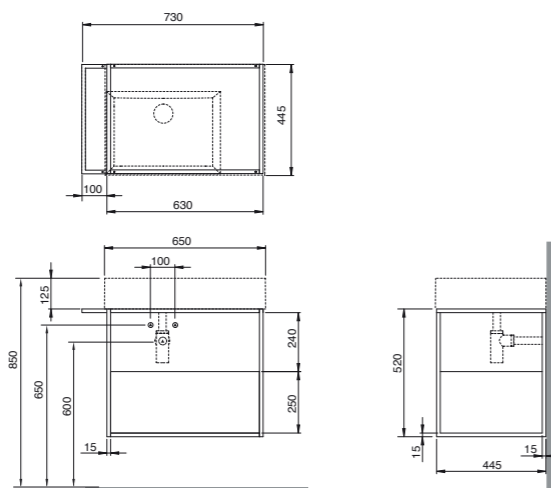

ELEGANCE SQUARED

Codice, code: Prezzo, price:

Plt italy pz. 14, plt export pcs. 28.
22 kg.

Lavabo appoggio/sospeso Squared cm 75x45 monoforo.
Cm 75x45 Squared one-hole over-counter /wall-hung washbasin.

75x45x12,5 cm