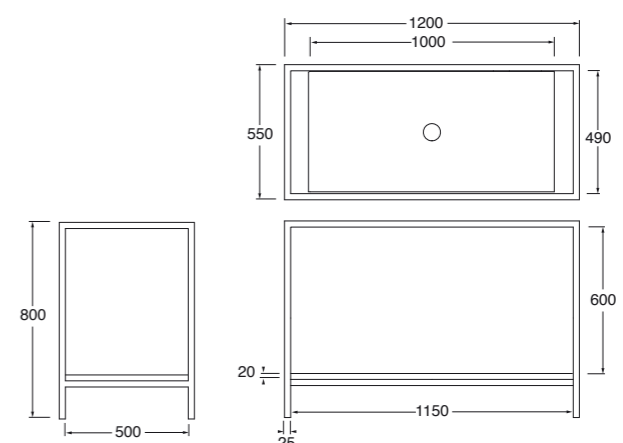

Struttura a terra STAND 120 cm in metallo verniciato completa di mensola bianco lucido "misura" 100 cm con foro centrato, e piano bianco integrato.
Floor painted metal structure STAND 120 cm provided with shiny white ceramic custom made shelf 100 cm with central hole and oak top.

Bianco opaco, matt white	STP 120BB 02	964,00
Antracite, anthracite	STP 120GB 02	964,00
Colors 1250° CT CA CE CC AN TO RB NA PR Specificare il Colors 1250° al momento dell'ordine. Specify the Colors 1250° when ordering.		
	STP 120BB 02... CT CA CE...	964,00
	STP 120GB 02... CT CA CE...	964,00
Shine PS SA SS MA CL OC NL Specificare la finitura Shine al momento dell'ordine. Specify the Shine finish when ordering.		
	STP 120BB 02... PS SA SS...	964,00
	STP 120GB 02... PS SA SS...	964,00