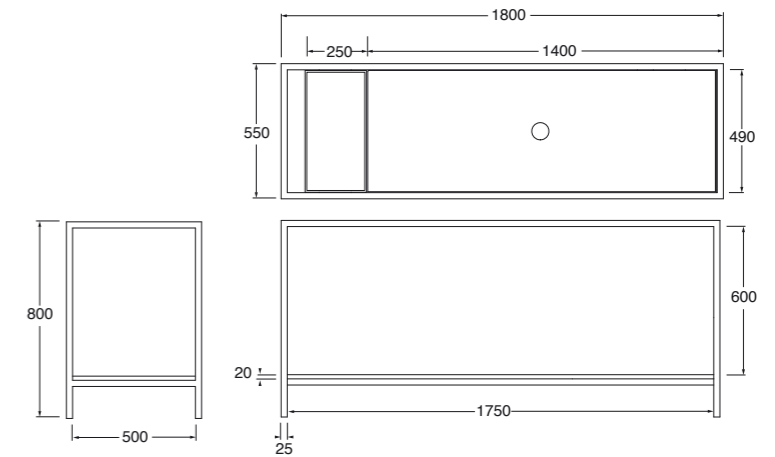

Struttura a terra STAND 180 cm in metallo verniciato completa di 2 mensole bianco lucido "misura" 140 cm con foro centrale, piano in legno porta oggetti e piano in bianco integrato.
Floor painted metal structure STAND 180 cm provided with two shiny white ceramic custom made shelves 140 cm with central hole, wood top and oak top.

Bianco opaco, matt white	STP 180BB 02	1.183,00
Antracite, anthracite	STP 180GB 02	1.183,00

Colors 1250° CT CA CE CC AN TO RB NA PR

Specificare il Colors 1250° al momento dell'ordine. Specify the Colors 1250° when ordering.	STP 180BB 02... CT CA CE...	1.183,00
	STP 180GB 02... CT CA CE...	1.183,00

Shine PS SA SS MA CL OC NL

Specificare la finitura Shine al momento dell'ordine. Specify the Shine finish when ordering.	STP 180BB 02... PS SA SS...	1.183,00
	STP 180GB 02... PS SA SS...	1.183,00

Mensola MISURA disponibile in tutte le varianti COLORS 1250° / Shine
MISURA shelf available in all COLORS 1250° / Shine