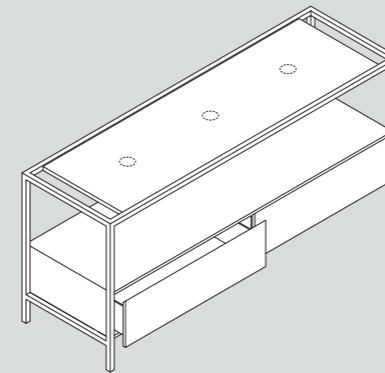

180x55xH80 cm **STA 180 04**
€ 2.128,00

Struttura a terra Stand 180 cm in metallo verniciato completa di mensola in ceramica bianco lucido a misura e piano in legno porta oggetti, mobile rovere con due cassettoni integrato. Floor painted metal structure Stand 180 cm provided with shiny white ceramic custom made shelf and oak furniture with two drawers.