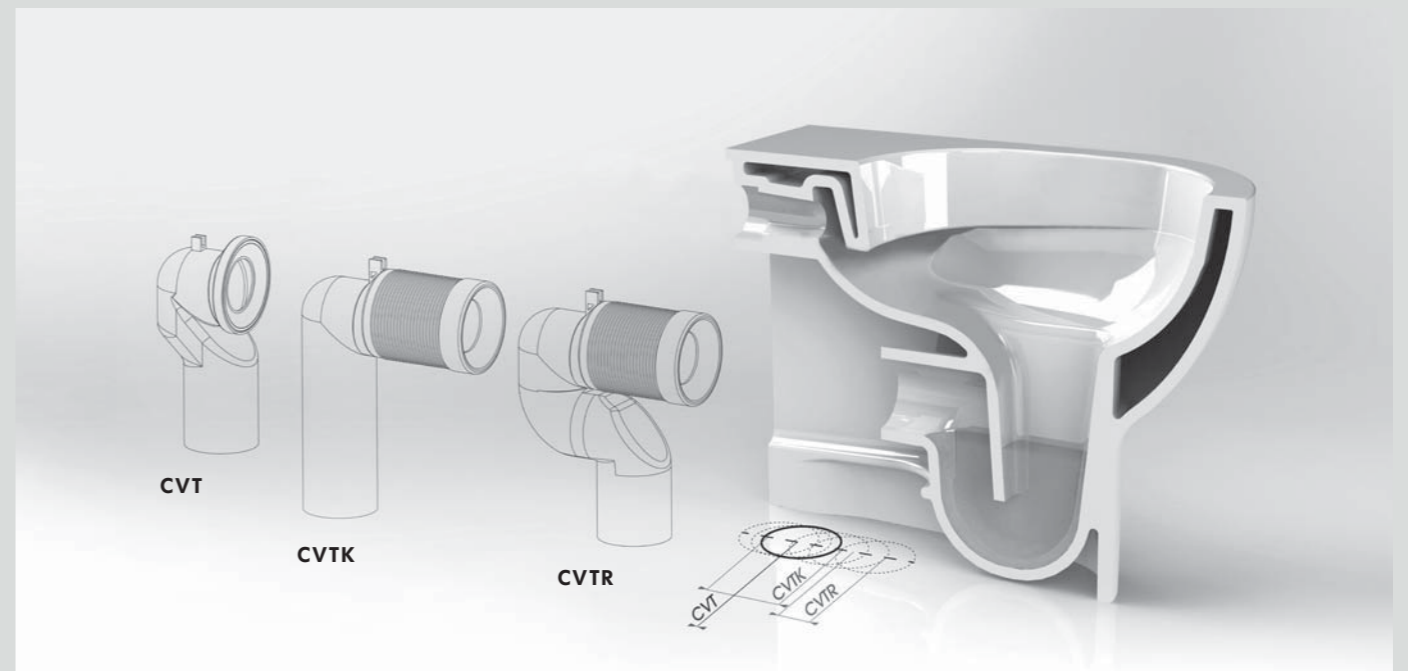

Esempi, example

CVT
Foro scarico da 180 mm
dalla parete. Wasting hole
at 180 mm from the wall.

CVTK
Foro scarico da 60 mm
a 150 mm dalla parete.
Wasting hole fro 60 to 150
mm from the wall.

CVTR
Foro scarico da 160 mm
a 220 mm dalla parete.
Wasting hole from 160 to
220 mm from the wall.

IT Per ridurre i tempi e i costi di ristrutturazione il centro ricerca
Azzurra ha messo a punto, oltre il wc Nuvola, Nuvola H48,
Charme, Build, Comoda, il wc Prua con scarico traslato, anche il
wc Pratica con scarico traslato che può essere installato senza
dover modificare l'impianto di scarico esistente.

EN To reduce timing and costs about bathroom renovation
Azzurra's research centre has developed, besides Nuvola, Nuvola
H48, Charme toilet, Build, Comoda, Prua toilet with an adaptable
outlet, and Pratica toilet with an adjustable outlet which can be
installed without modifying the existing outlet system.