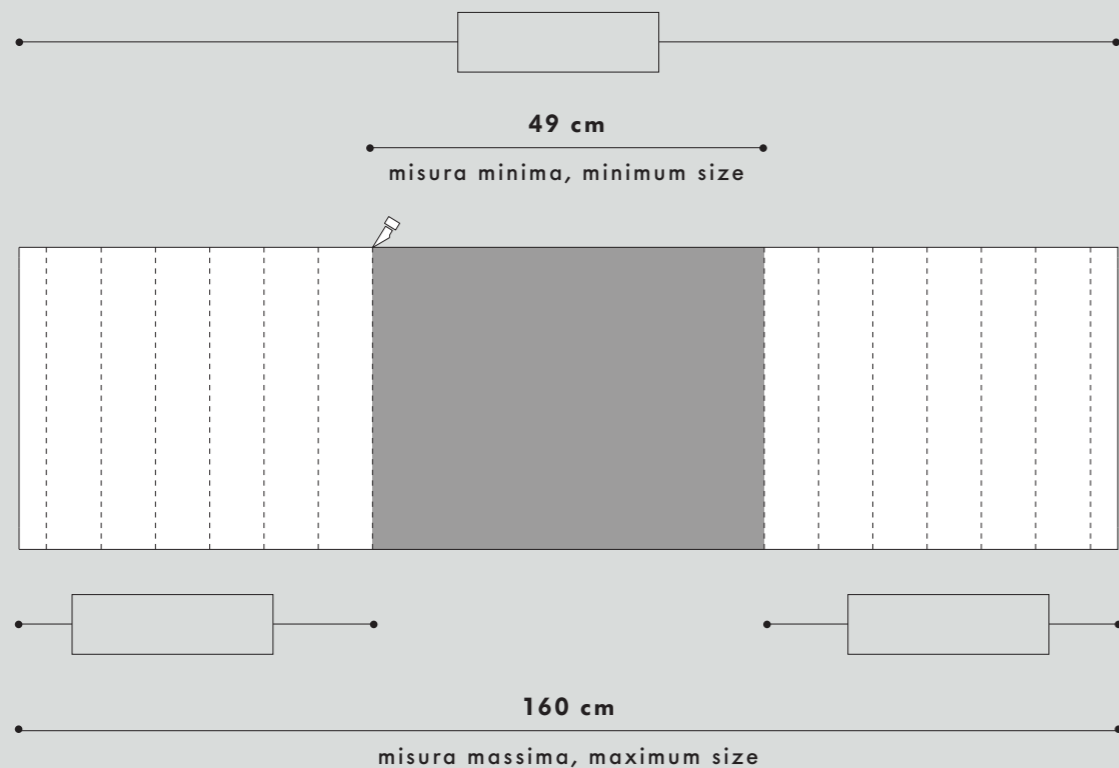

- Indicare negli appositi spazi la misura definitiva e segnalare sullo schema le linee di taglio.
- Prima di inoltrare l'ordine chiedere sempre conferma di fattibilità all'ufficio tecnico.
- Il costo del taglio su misura della mensola Misura è pari a **200,00 euro** da aggiungere al prezzo di listino della consolle con la misura standard superiore più vicina.

- Indicate the final size required inside the space and draw the cutting lines in the outline.
- Before sending the order always ask for confirmation and feasibility to the technical dept.
- The cost for custom cutting for the Misura shelf is **200,00 euro** to be added to the price of the console basin with the nearest standard size.

Timbro e firma del cliente, stamp and sing