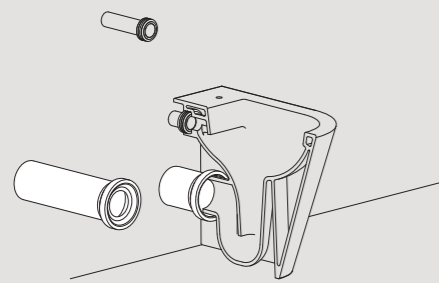

Scarico traslato Adjustable flush system

Le curve tecniche. The technical bends.

RAC prolunga per scarico a parete. RAC extension for wall-mounted outlet.

CVT curva tecnica per wc traslato con distanza parete 180 mm. CVT technical bend for adjustable toilet with a 180 mm distance from the wall.