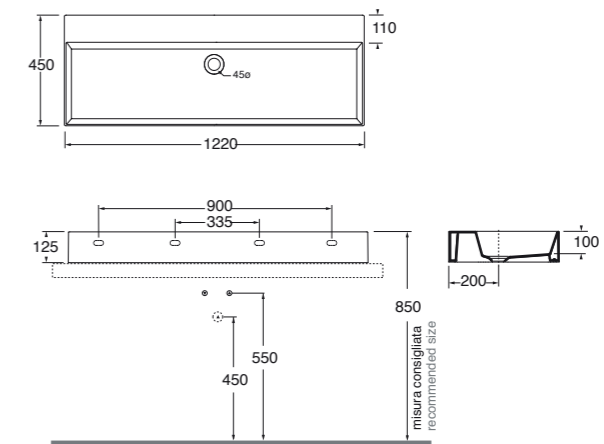

ELEGANCE SQUARED

Codice, code: Prezzo, price:

Plt italy pz. 10, plt export pcs. 17.
26 kg.

Lavabo appoggio/sospeso squared cm 122x45 senza foro.
Cm 122x45 Squared over-counter /wall-hung no hole washbasin.

122x45xH12,5 cm

Bianco lucido, shiny white

ELLP122450Q0BI

808,00

Piletta con tappo in ceramica click clack.
Click clack free flow ceramic drain.

0,5 kg | **PILCK** | 95,00

Piletta con tappo in ceramica.
Free flow ceramic drain.

0,5 kg | **PILCE** | 95,00

Portasciugamano ottone cromato.
Chromed brass towel holder.

SQPU/102

212,00