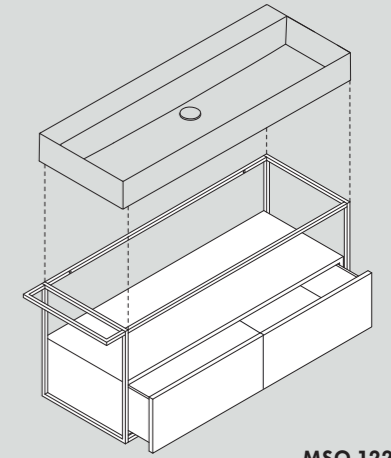

MSQ 81

€ 1.096,00

Struttura sospesa squared 81 cm in metallo verniciato completa di mobile con cassettone. Painted metal wall hung squared structure 81 cm with big drawer.

MSQ 102

€ 1.256,00

Struttura sospesa squared 102 cm in metallo verniciato completa di mobile con cassettone. Painted metal wall hung squared structure 102 cm with big drawer.