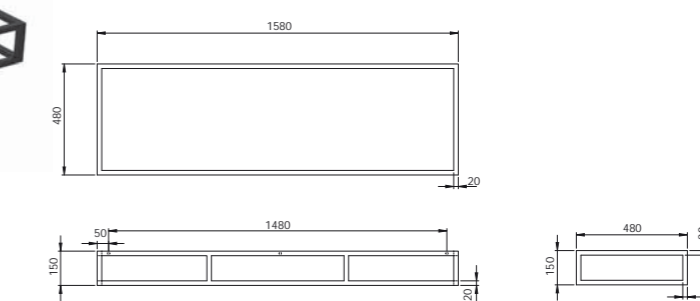

CARATTERISTICHE, FEATURES

✓	Taglio al cm, tolleranza +/- 5mm. Cut to the centimeter, tolerance +/- 5mm.
✓	Dimensione massima 160 cm. Maximum size 160 cm.
✓	Dimensione minima 49 cm. Minimum size 49 cm.

COLORI E FINITURE, COLORS AND FINISHES