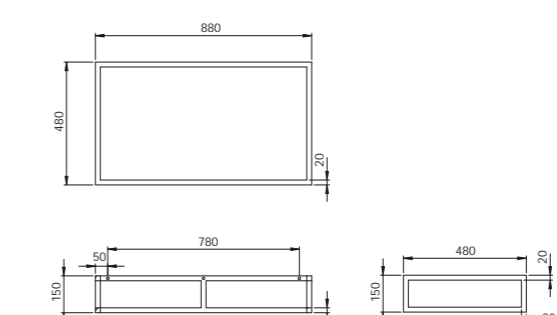

Quadra, struttura portante per una tenuta max di 150 kg.
Quadra, structure load-bearing for maximum hold 150 kg.

88x48 cm	Bianco opaco, matt white	STS 90 BM	520,00
	Nero opaco, matt black	STS 90 NM	520,00