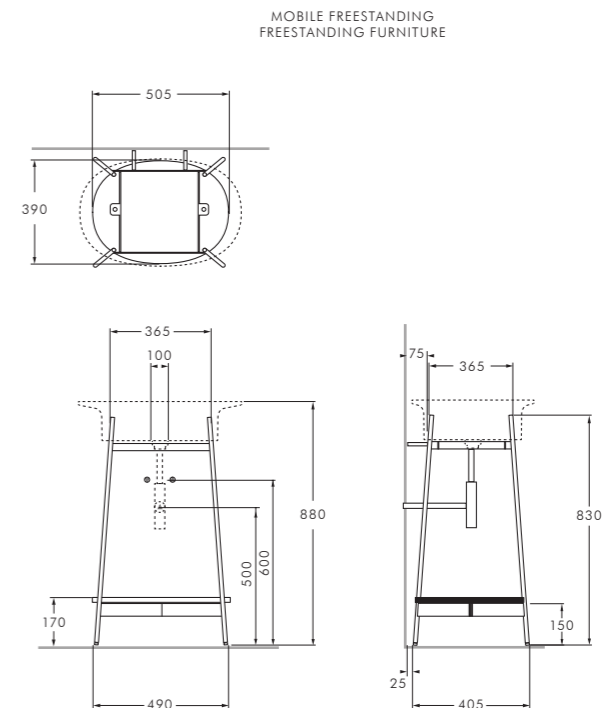

plt Italy pz. 1 - plt export pcs. 1

Struttura in metallo IRIDE a terra con piano, **lavabo non incluso.**
IRIDE floor-standing metal structure with counter top, **washbasin not included**

49X40,4XH83 cm

Struttura in metallo nero opaco
Metal structure matte black

IRSTNM | 492,00

Struttura in metallo bianco opaco
Metal structure matte white

IRSTBM | 492,00

cotone/cotton | cenere/ash

perlé/perlé | tortora/toupe

cacao/cocoa | antracite/anthracite

carbone/coal | verde natura/nature green

blu royal/royal blue

Piano d'appoggio in legno finitura COLORS 1250°
Wooden counter top finish COLORS 1250°

Specificare il colore al momento dell'ordine.
Specify the color when ordering. | IRPI...CT/CE/CA... | 112,00