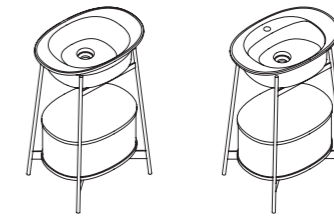

49X41XH74 cm IRST + IRCA
€ 1.664,00

IT Struttura a terra Iride in metallo verniciato a polveri con
mobile con cassetto porta oggetti, **lavabo non incluso**
EN Iride floor-standing structure in powder-coated metal with
storage cabinet and drawer, **washbasin not included**