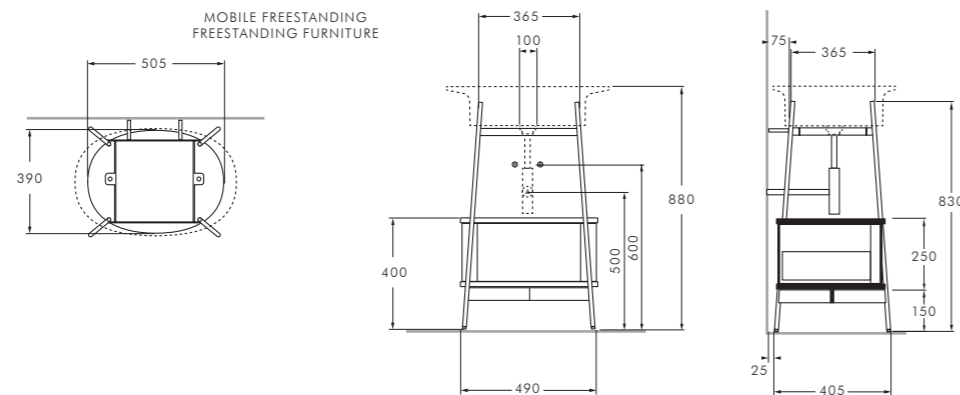

Struttura in metallo nero opaco
Metal structure matte black

IRSTNM | 492,00

Struttura in metallo bianco opaco
Metal structure matte white

IRSTBM | 492,00

Mobile bianco opaco con cassetto rovere
Matte white furniture with oak drawer

IRCABR | 1.172,00

Mobile con cassetto finitura carbone
Carbon finish furniture with drawer

IRCACA | 1.172,00

Mobile con cassetto finitura cotone
Cotton finish furniture with drawer

IRCACT | 1.172,00