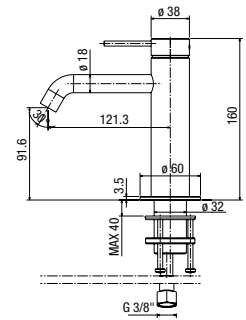

size

R

TEE 176/S

SP
€ 168,00

PGS
€ 252,00

monocomando lavabo, senza scarico
single-lever basin mixer, without waste
lavabo monocommande, sans vidage

CR045

size