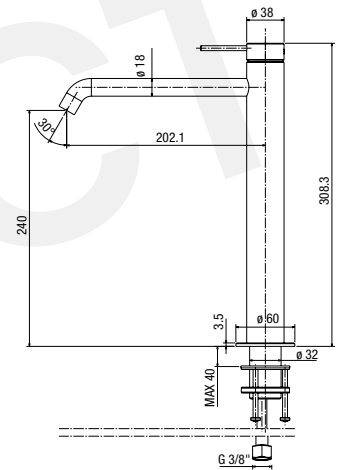

size

T

TEE 177/S

SP
€ 252,00

PGS
€ 378,00

monocomando lavabo alto, senza scarico
single-lever tall basin mixer, without waste
lavabo monocommande haut, sans vidage

CR045