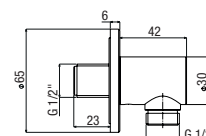

Steel'e

KI 121A

SP	PGS
€ 195,00	€ 312,00

kit doccia comprensivo di: doccia monogetto anticalcare;
supporto doccia con presa acqua;
flessibile doccia TECH BLACK 150 cm

*handset kit including: one spray anti-scale handset;
shower bracket with water outlet;
TECH BLACK shower hose 150 cm*

kit douchette comprenant: douchette monojet anticalcaire;
support douchette avec prise eau;
flexible de douche TECH BLACK 150 cm

DC 079A

SP	PGS
€ 70,00	€ 119,00

doccia monogetto anticalcare
one spray anti-scale handset
douchette monojet anticalcaire

DC 080A

SP	PGS
€ 175,00	€ 298,00

doccia monogetto anticalcare
one spray anti-scale handset
douchette monojet anticalcaire

AC 172A16

SP	PGS
€ 55,00	€ 94,00

presa acqua
water outlet
prise eau