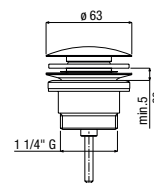

AC 324A

SP	PGS
€ 98,00	€ 147,00

sifone per lavabo 1" 1/4
1"1/4 basin siphon
siphon pour lavabo 1"1/4