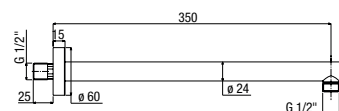

BD 056A

SP	PGS
€ 110,00	€ 187,00

braccio doccia 350 mm

shower arm 350 mm

bras de douche 350 mm