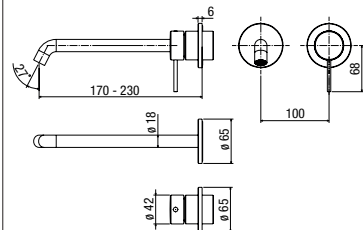

CR045

CR050