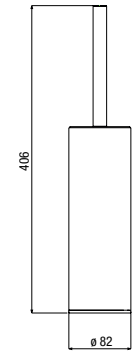

FINITURE FINISHES FINITIONS

SP Acciaio inox spazzolato | *brushed stainless steel* | acier inoxydable brossé |

PGS gun metal spazzolato PVD | *brushed gun metal PVD* | gun metal brossé PVD |

TEE 020

SP	PGS
€ 54,00	€ 81,00

porta rotolo
toilet roll holder
porte-rouleau

TEE 081

SP	PGS
€ 132,00	€ 198,00

porta sapone liquido a parete
wall mounted liquid soap dispenser
porte-diffuseur de savon mural

TEE 070

SP	PGS
€ 122,00	€ 183,00

porta scopino d'appoggio
standing toilet brush holder
porte-balai à poser

TEE 072

SP	PGS
€ 152,00	€ 228,00

porta scopino a parete
wall mounted toilet brush holder
porte-balai mural