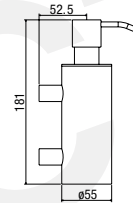

TEE 081

SP	PGS
€ 132,00	€ 198,00

porta sapone liquido a parete
wall mounted liquid soap dispenser
porte-diffuseur de savon mural

TEE 070

SP	PGS
€ 122,00	€ 183,00

porta scopino d'appoggio
standing toilet brush holder
porte-balai à poser