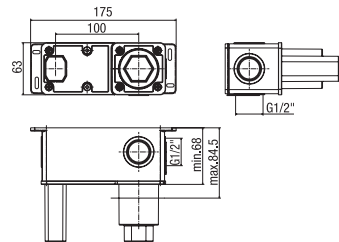

CR045

CR050