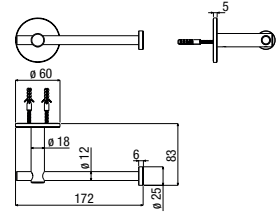

FINITURE FINISHES FINITIONS

SP Acciaio inox spazzolato | *brushed stainless steel* | acier inoxydable brossé |

PGS gun metal spazzolato PVD | *brushed gun metal PVD* | gun metal brossé PVD |

TEE 020

SP	PGS
€ 54,00	€ 81,00

porta rotolo
toilet roll holder
porte-rouleau