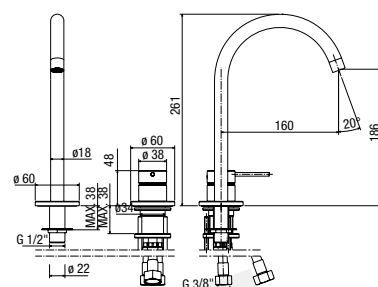

Steel'e

Disponibile da ottobre 2026
available from October 2026
disponible à partir d'octobre 2026

TEE 377

SP	PGS
€ 295,00	€ 443,00

kit rubinetto monocomando lavabo bocca di erogazione su piano
single-lever deck mounted basin mixer and spout
mitigeur lavabo monocommande sur gorge avec bec

CR045

Disponibile da ottobre 2026
available from October 2026
disponible à partir d'octobre 2026

TEE 378

SP	PGS
€ 295,00	€ 443,00

kit rubinetto monocomando lavabo bocca di erogazione su piano
single-lever deck mounted basin mixer and spout
mitigeur lavabo monocommande sur gorge avec bec

CR045

TEE 201/S

SP	PGS
€ 168,00	€ 252,00

monocomando lavabo bidet, senza scarico
single-lever bidet mixer, without waste
bidet monocommande, sans vidage

CR045