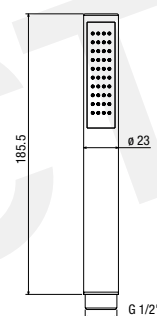

DC 079A

SP	PGS
€ 70,00	€ 119,00

doccia monogetto anticalcare
one spray anti-scale handset
douchette monojet anticalcaire