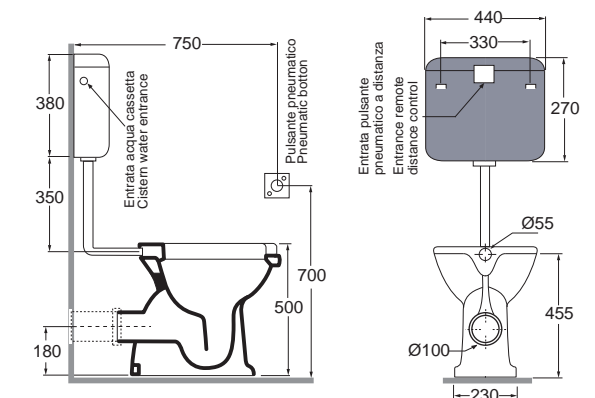

Sedile in poliestere con apertura frontale per vaso terra polyester cover-seat with front opening for floor wc

C 1800 LM/DIS	95,00

Cassetta a zaino in ABS con comando a distanza. ABS low level cistern with remote control

ST 5600	223,00