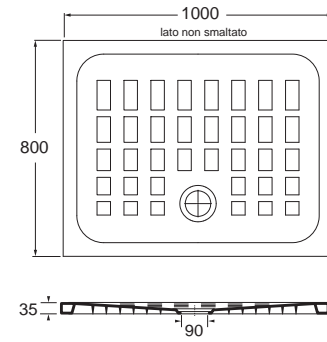

PIATTI DOCCIA, SHOWER TRAYS

DIMENSIONE SIZE	PESO WEIGHT	CODICE CODE	PLT ITALY (PZ)	PLT EXPORT (PCS)	PREZZO PRICE
70x100xH3,5 cm	28 kg	CBPD10007040BI	18	18	310,00

Piatto doccia Cube cm 70x100.
Cm 70x100 Cube shower tray.

70x120xH3,5 cm	34 kg	CBPD12007040BI	18	18	340,00
----------------	-------	----------------	----	----	---------------

Piatto doccia Cube cm 70x120.
Cm 70x120 Cube shower tray.

70x140xH3,5 cm	38 kg	CBPD14007040BI	18	18	500,00
----------------	-------	----------------	----	----	---------------

Piatto doccia Cube cm 70x140.
Cm 70x140 Cube shower tray.

CUBE

PIATTI DOCCIA, SHOWER TRAYS

DIMENSIONE SIZE	PESO WEIGHT	CODICE CODE	PLT ITALY (PZ)	PLT EXPORT (PCS)	PREZZO PRICE
80x100xH3,5 cm	31 kg	CBPD10008040BI	18	18	335,00

Piatto doccia Cube cm 80x100.
Cm 80x100 Cube shower tray.

PIATTI DOCCIA, SHOWER TRAYS

DIMENSIONE SIZE	PESO WEIGHT	CODICE CODE	PLT ITALY (PZ)	PLT EXPORT (PCS)	PREZZO PRICE
80x140xH3,5 cm	46 kg	CBPD14008040BI	18	18	530,00