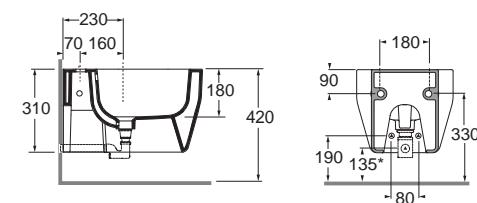

Lilac wall-hung one-hole bidet. Provided with fixing kit universal bracket.

DIMENSIONE SIZE	PESO WEIGHT	CODICE CODE	PLT ITALY (PZ)	PLT EXPORT (PCS)	PREZZO PRICE
56x36xh42 cm	30 kg	LIVCTP000000BI	15	20	265,00

Lavabo cm 69x38 sottopiano
Cm 69x38 under-counter washbasin

In eliminazione fino ad esaurimento scorte
In clearance until stock lasts

GLAZE

SANITARI, SANITARY WARES

DIMENSIONE SIZE	PESO WEIGHT	CODICE CODE	PLT ITALY (PZ)	PLT EXPORT (PCS)	PREZZO PRICE
52x36xH35 cm	23,5 kg	GLVKSP000000BI	18	20	251,00

DIMENSIONE SIZE	PESO WEIGHT	CODICE CODE	PLT ITALY (PZ)	PLT EXPORT (PCS)	PREZZO PRICE
52x36xH31 cm	21,5 kg	GLBKS000000MBI	18	20	251,00

Bidet sospeso monoforo completo kit di fissaggio.
Wall-hung one-hole bidet with fixing kit.

GLAZE

SANITARI, SANITARY WARES

DIMENSIONE SIZE	PESO WEIGHT	CODICE CODE	PLT ITALY (PZ)	PLT EXPORT (PCS)	PREZZO PRICE
67x36xH86,5 cm	49,5 kg	GLVCMPO000000BI	6	12	251,00

Cassetta monoblocco Close coupled cistern