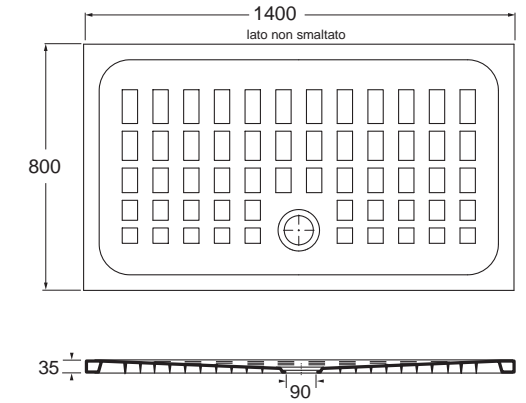

PIATTI DOCCIA, SHOWER TRAYS

DIMENSIONE SIZE	PESO WEIGHT	CODICE CODE	PLT ITALY (PZ)	PLT EXPORT (PCS)	PREZZO PRICE
70x100xH3,5 cm	28 kg	CBPD10007040BI	18	18	310,00

Piatto doccia Cube cm 70x100.
Cm 70x100 Cube shower tray.

70x120xH3,5 cm	34 kg	CBPD12007040BI	18	18	340,00
----------------	-------	----------------	----	----	---------------

Piatto doccia Cube cm 70x120.
Cm 70x120 Cube shower tray.

70x140xH3,5 cm	38 kg	CBPD14007040BI	18	18	500,00
----------------	-------	----------------	----	----	---------------

Piatto doccia Cube cm 70x140.
Cm 70x140 Cube shower tray.

CUBE

PIATTI DOCCIA, SHOWER TRAYS

DIMENSIONE SIZE	PESO WEIGHT	CODICE CODE	PLT ITALY (PZ)	PLT EXPORT (PCS)	PREZZO PRICE
80x100xH3,5 cm	31 kg	CBPD10008040BI	18	18	335,00

Piatto doccia Cube cm 80x100.
Cm 80x100 Cube shower tray.

PIATTI DOCCIA, SHOWER TRAYS

DIMENSIONE SIZE	PESO WEIGHT	CODICE CODE	PLT ITALY (PZ)	PLT EXPORT (PCS)	PREZZO PRICE
80x140xH3,5 cm	46 kg	CBPD14008040BI	18	18	530,00