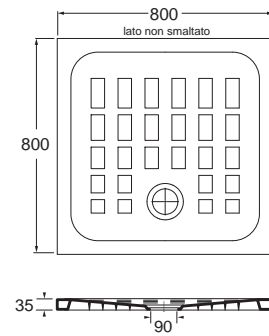

mm 160* = distanza vaso dalla parete = mm 30*
mm 160* = distance of the vase from the wall = mm 30*

Sedile in plastica. Plastic cover-seat

C 1800 PP	33,00
-----------	-------

Sedile in poliestere.
Polyester cover-seat

RUB/DP	40,00
--------	-------

PIATTI DOCCIA CUBE

Contract piatto doccia H10 cm 100x70. Contract H10 100x70cm shower tray.

Contract piatto doccia H10 cm 100x80. Contract H10 100x80cm shower tray.

CUBE

PIATTI DOCCIA, SHOWER TRAYS

DIMENSIONE SIZE	PESO WEIGHT	CODICE CODE	PLT ITALY (PZ)	PLT EXPORT (PCS)	PREZZO PRICE
80x80xH3,5 cm	24 kg	CBPD08008040BI	18	18	190,00

Piatto doccia Cube cm 80x80.
Cm 80x80 Cube shower tray.

90x90xH3,5 cm	31 kg	CBPD09009040BI	18	18	225,00
---------------	-------	----------------	----	----	---------------

Piatto doccia Cube cm 90x90.
Cm 90x90 Cube shower tray.

70x90xH3,5 cm	25 kg	CBPD09007040BI	18	18	225,00
---------------	-------	----------------	----	----	---------------

Piatto doccia Cube cm 70x90.
Cm 70x90 Cube shower tray.