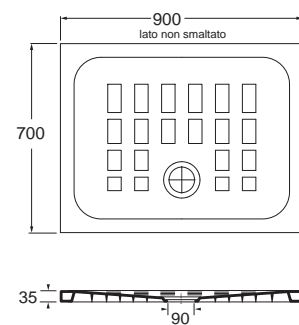

RUB/DP	40,00
--------	-------

PIATTI DOCCIA CUBE

Contract piatto doccia H10 cm 100x70. Contract H10 100x70cm shower tray.

Contract piatto doccia H10 cm 100x80. Contract H10 100x80cm shower tray.

CUBE

PIATTI DOCCIA, SHOWER TRAYS

DIMENSIONE SIZE	PESO WEIGHT	CODICE CODE	PLT ITALY (PZ)	PLT EXPORT (PCS)	PREZZO PRICE
80x80xH3,5 cm	24 kg	CBPD08008040BI	18	18	190,00

Piatto doccia Cube cm 80x80.
Cm 80x80 Cube shower tray.

90x90xH3,5 cm	31 kg	CBPD09009040BI	18	18	225,00
---------------	-------	----------------	----	----	---------------

Piatto doccia Cube cm 90x90.
Cm 90x90 Cube shower tray.

70x90xH3,5 cm	25 kg	CBPD09007040BI	18	18	225,00
---------------	-------	----------------	----	----	---------------

Piatto doccia Cube cm 70x90.
Cm 70x90 Cube shower tray.

PIATTI DOCCIA, SHOWER TRAYS

DIMENSIONE SIZE	PESO WEIGHT	CODICE CODE	PLT ITALY (PZ)	PLT EXPORT (PCS)	PREZZO PRICE
70x100xH3,5 cm	28 kg	CBPD10007040BI	18	18	310,00

Piatto doccia Cube cm 70x100.
Cm 70x100 Cube shower tray.