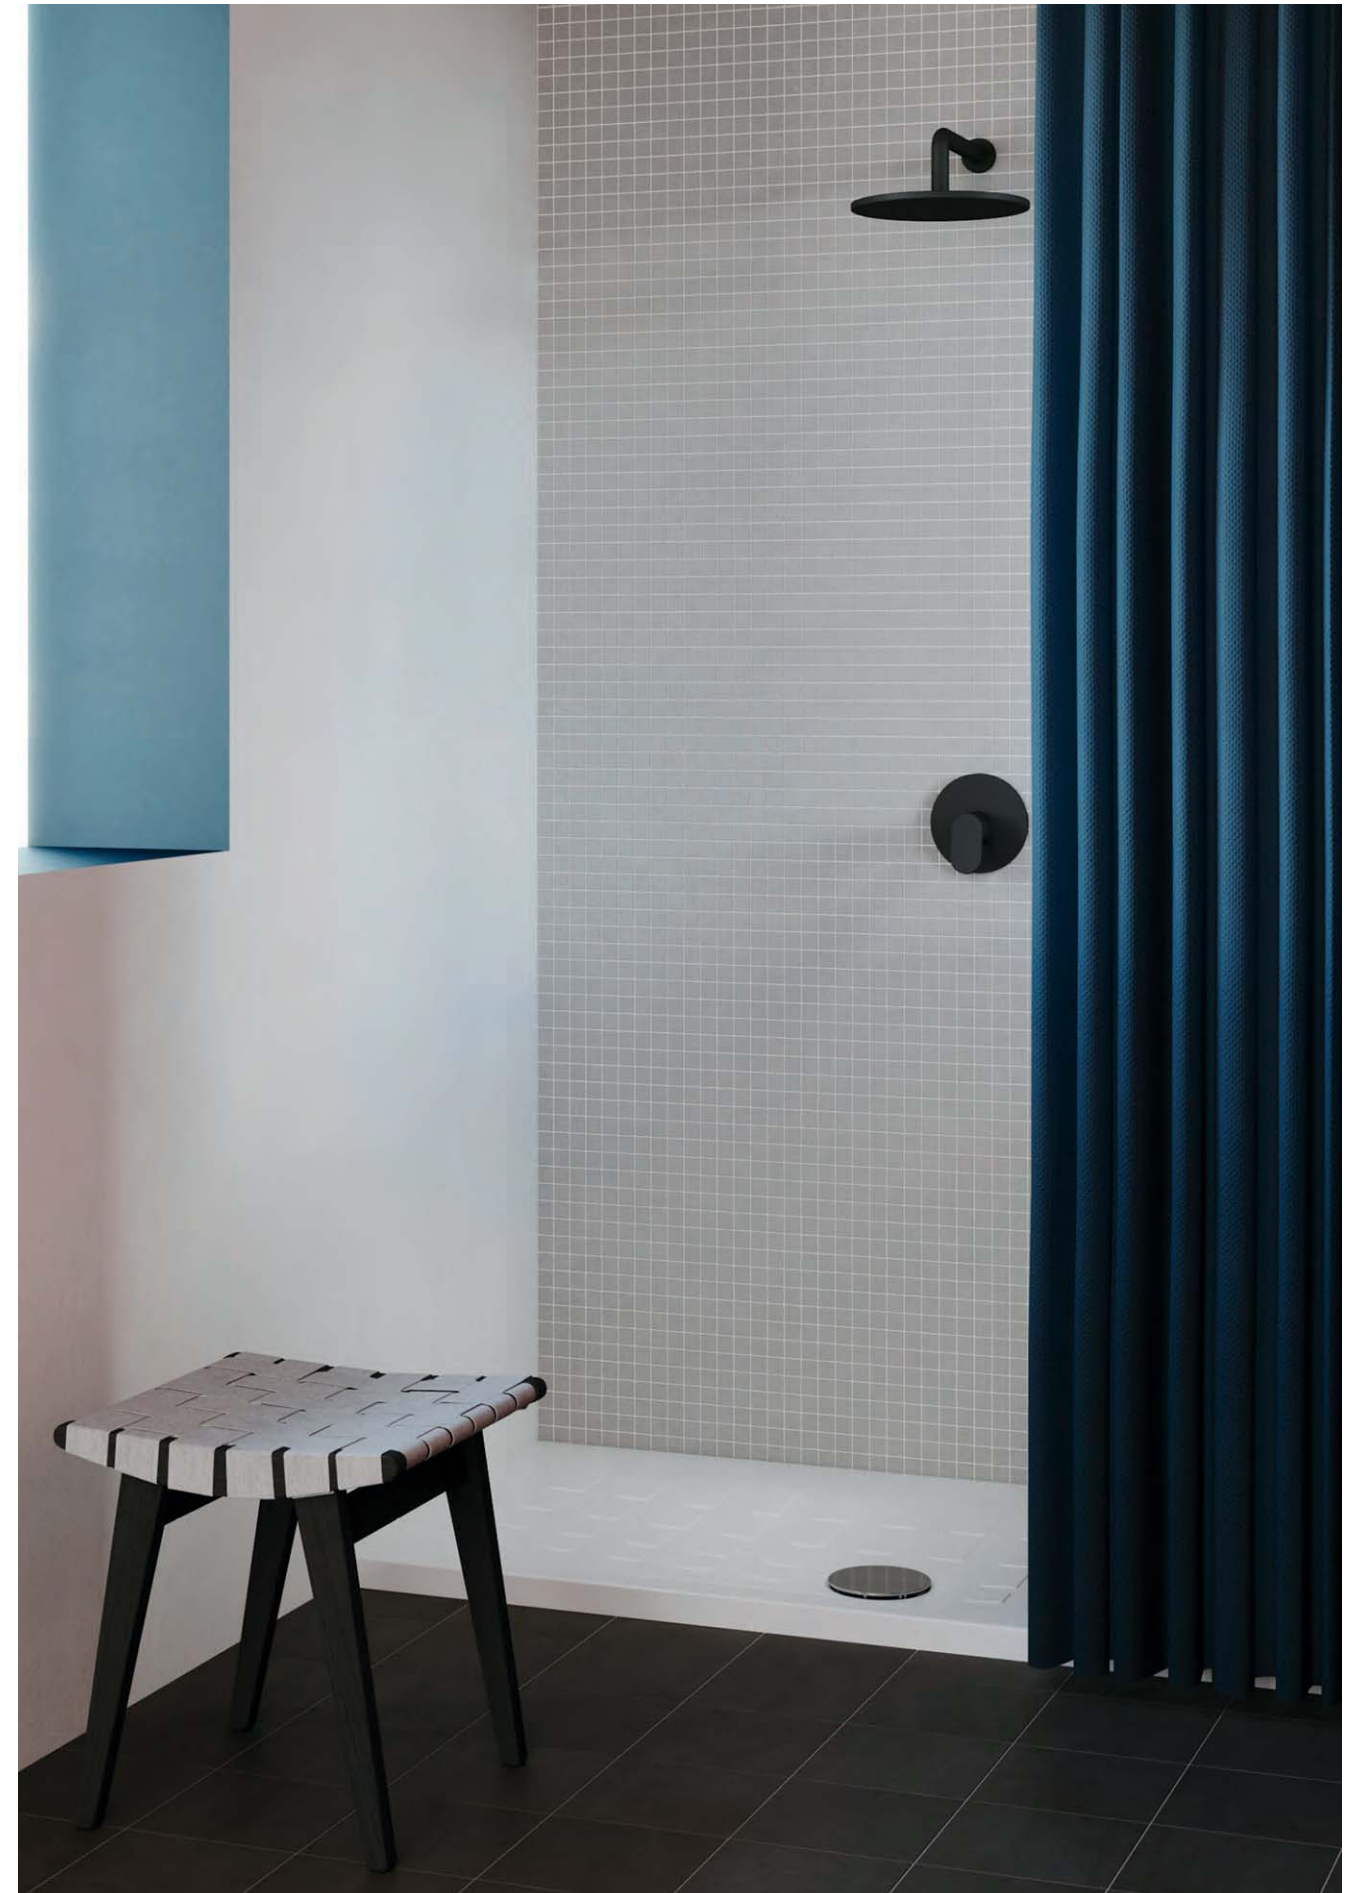

RUB/DP	40,00
--------	-------

PIATTI DOCCIA CUBE

Contract piatto doccia H10 cm 100x70. Contract H10 100x70cm shower tray.

Contract piatto doccia H10 cm 100x80. Contract H10 100x80cm shower tray.

CUBE

PIATTI DOCCIA, SHOWER TRAYS