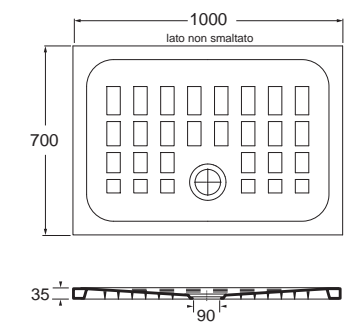

RUB/DP	40,00
--------	-------

PIATTI DOCCIA CUBE

Contract piatto doccia H10 cm 100x70. Contract H10 100x70cm shower tray.

Contract piatto doccia H10 cm 100x80. Contract H10 100x80cm shower tray.

CUBE

PIATTI DOCCIA, SHOWER TRAYS

DIMENSIONE SIZE	PESO WEIGHT	CODICE CODE	PLT ITALY (PZ)	PLT EXPORT (PCS)	PREZZO PRICE
80x80xH3,5 cm	24 kg	CBPD08008040BI	18	18	190,00

Piatto doccia Cube cm 80x80.
Cm 80x80 Cube shower tray.

90x90xH3,5 cm	31 kg	CBPD09009040BI	18	18	225,00
---------------	-------	----------------	----	----	---------------

Piatto doccia Cube cm 90x90.
Cm 90x90 Cube shower tray.

70x90xH3,5 cm	25 kg	CBPD09007040BI	18	18	225,00
---------------	-------	----------------	----	----	---------------

Piatto doccia Cube cm 70x90.
Cm 70x90 Cube shower tray.

PIATTI DOCCIA, SHOWER TRAYS

DIMENSIONE SIZE	PESO WEIGHT	CODICE CODE	PLT ITALY (PZ)	PLT EXPORT (PCS)	PREZZO PRICE
70x100xH3,5 cm	28 kg	CBPD10007040BI	18	18	310,00

Piatto doccia Cube cm 70x100.
Cm 70x100 Cube shower tray.