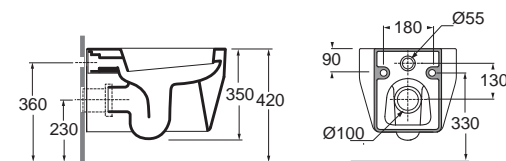

Lavabo cm 69x38 sottopiano
Cm 69x38 under-counter washbasin

In eliminazione fino ad esaurimento scorte
In clearance until stock lasts

GLAZE

SANITARI, SANITARY WARES

DIMENSIONE SIZE	PESO WEIGHT	CODICE CODE	PLT ITALY (PZ)	PLT EXPORT (PCS)	PREZZO PRICE
52x36xH35 cm	23,5 kg	GLVKSP000000BI	18	20	251,00