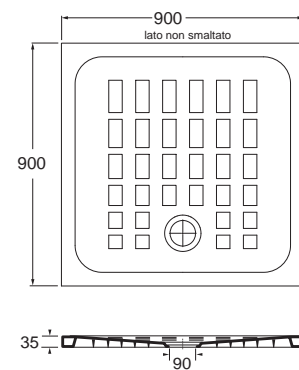

RUB/DP	40,00
--------	-------

PIATTI DOCCIA CUBE

Contract piatto doccia H10 cm 100x70. Contract H10 100x70cm shower tray.

Contract piatto doccia H10 cm 100x80. Contract H10 100x80cm shower tray.

CUBE

PIATTI DOCCIA, SHOWER TRAYS

DIMENSIONE SIZE	PESO WEIGHT	CODICE CODE	PLT ITALY (PZ)	PLT EXPORT (PCS)	PREZZO PRICE
80x80xH3,5 cm	24 kg	CBPD08008040BI	18	18	190,00

Piatto doccia Cube cm 80x80.
Cm 80x80 Cube shower tray.

90x90xH3,5 cm	31 kg	CBPD09009040BI	18	18	225,00
---------------	-------	----------------	----	----	---------------

Piatto doccia Cube cm 90x90.
Cm 90x90 Cube shower tray.

70x90xH3,5 cm	25 kg	CBPD09007040BI	18	18	225,00
---------------	-------	----------------	----	----	---------------

Piatto doccia Cube cm 70x90.
Cm 70x90 Cube shower tray.