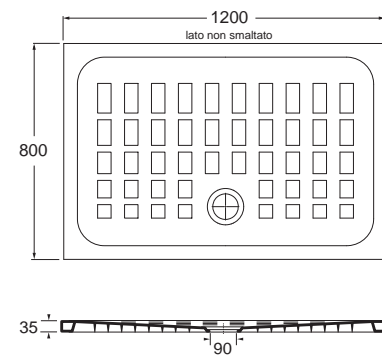

PIATTI DOCCIA, SHOWER TRAYS

DIMENSIONE SIZE	PESO WEIGHT	CODICE CODE	PLT ITALY (PZ)	PLT EXPORT (PCS)	PREZZO PRICE
70x100xH3,5 cm	28 kg	CBPD10007040BI	18	18	310,00

Piatto doccia Cube cm 70x100.
Cm 70x100 Cube shower tray.

Piatto doccia Cube cm 70x140.
Cm 70x140 Cube shower tray.

CUBE

PIATTI DOCCIA, SHOWER TRAYS

DIMENSIONE SIZE	PESO WEIGHT	CODICE CODE	PLT ITALY (PZ)	PLT EXPORT (PCS)	PREZZO PRICE
80x100xH3,5 cm	31 kg	CBPD10008040BI	18	18	335,00

Piatto doccia Cube cm 80x100.
Cm 80x100 Cube shower tray.

PIATTI DOCCIA, SHOWER TRAYS

DIMENSIONE SIZE	PESO WEIGHT	CODICE CODE	PLT ITALY (PZ)	PLT EXPORT (PCS)	PREZZO PRICE
80x140xH3,5 cm	46 kg	CBPD14008040BI	18	18	530,00

Piatto doccia Cube cm 80x140.
Cm 80x140 Cube shower tray.

80x120xH3,5 cm	39 kg	CBPD12008040BI	18	18	355,00
----------------	-------	----------------	----	----	---------------

Piatto doccia Cube cm 80x120.
Cm 80x120 Cube shower tray.