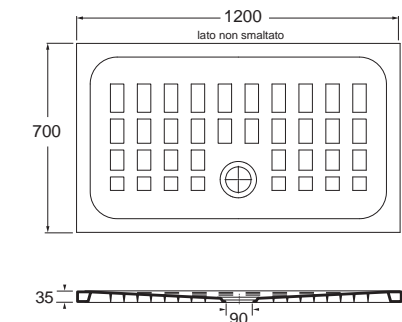

70x120xH3,5 cm	34 kg	CBPD12007040BI	18	18	340,00

Piatto doccia Cube cm 70x120.
Cm 70x120 Cube shower tray.