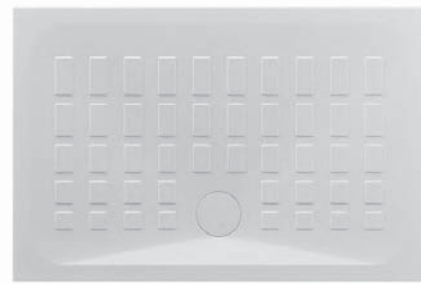

80x120xH3,5 cm	39 kg	CBPD12008040BI	18	18	355,00

Piatto doccia Cube cm 80x120.
Cm 80x120 Cube shower tray.