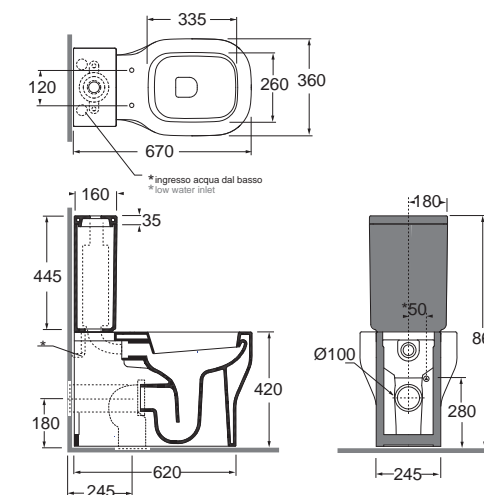

Cassetta monoblocco Close coupled cistern

GLCSMB000000BI	6	12	102,00