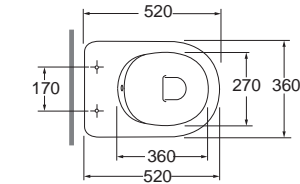

mm 160* = distanza vaso dalla parete = mm 30*
mm 160* = distance of the vase from the wall = mm 30*