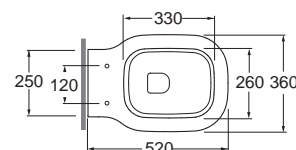

Lavabo cm 69x38 sottopiano
Cm 69x38 under-counter washbasin

In eliminazione fino ad esaurimento scorte
In clearance until stock lasts

GLAZE

SANITARI, SANITARY WARES

DIMENSIONE SIZE	PESO WEIGHT	CODICE CODE	PLT ITALY (PZ)	PLT EXPORT (PCS)	PREZZO PRICE
52x36xH35 cm	23,5 kg	GLVKSP000000BI	18	20	251,00