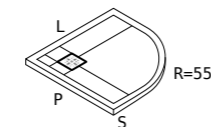

angolare | corner

P|D	80	31' 4/8
	90	35' 3/8
	100	39' 3/8
S|T	3	1' 1/8