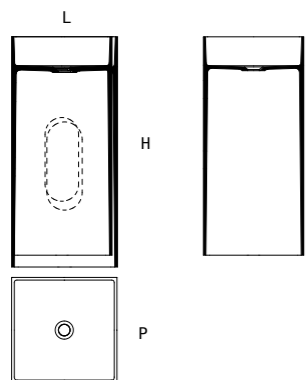

# kubik

**SOLID (bianco opaco | matt white) + Bicolor + Deepcolor**

codice code	dimensioni dimensions					
	L L cm inches		P D cm inches		H H cm inches	
<b>C01527</b>	40	15' 6/8	40	15' 6/8	87	34' 2/8

codice code	dimensioni dimensions					
	L L cm inches		P D cm inches		H H cm inches	
<b>C01157</b>	44	17' 3/8	44	17' 3/8	87	34' 2/8