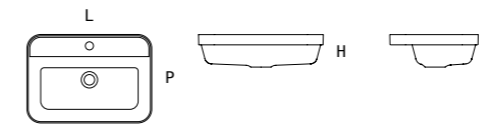

star

SOLID (bianco opaco | matt white) + Bicolor + Deepcolor
MINERALMARMO® (bianco lucido | glossy white)

incasso
recessed
semi-incasso
semi-recessed

codice code	dimensioni dimensions							
	L|L		P|D		H|H		S|T	
	cm	inches	cm	inches	cm	inches	cm	inches

incasso | recessed

M07795	55	21' 5/8	39	15' 3/8	14,3	5' 5/8	4,5	1' 6/8
M07797	75	29' 4/8	39	15' 3/8	14,3	5' 5/8	4,5	1' 6/8