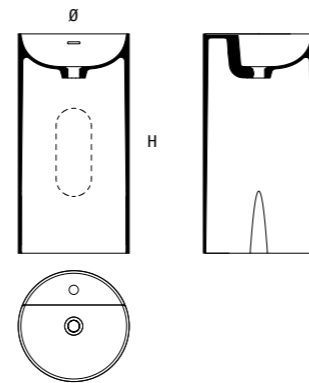

# five

**SOLID (bianco opaco | matt white) + Bicolor + Deepcolor**

codice code	dimensioni dimensions					
	L L cm inches		PID cm inches		H H cm inches	
<b>C01360</b>	48	18' 7/8	38	15'	87	34' 2/8

codice code	dimensioni dimensions					
	L L cm inches		PID cm inches		H H cm inches	
<b>C01367</b>	48	18' 7/8	44	17' 3/8	87	34' 2/8