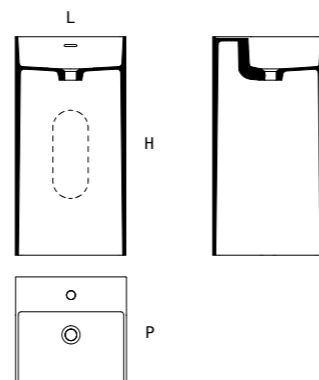

# kubik

**SOLID (bianco opaco | matt white) + Bicolor + Deepcolor**

codice code	dimensioni dimensions					
	L L cm inches		P D cm inches		H H cm inches	
<b>C01527</b>	40	15' 6/8	40	15' 6/8	87	34' 2/8

codice code	dimensioni dimensions					
	L L cm inches		P D cm inches		H H cm inches	
<b>C01157</b>	44	17' 3/8	44	17' 3/8	87	34' 2/8