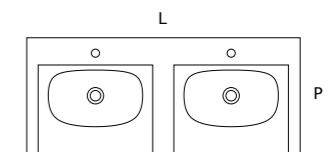

2 vasche | double bowl

M07737	L|L	120.5*	47' 4/8
M07738	L|L	140.5**	55' 3/8
M07987	L|L	160.8***	63' 2/8
M07788	L|L	180.8****	71' 1/8