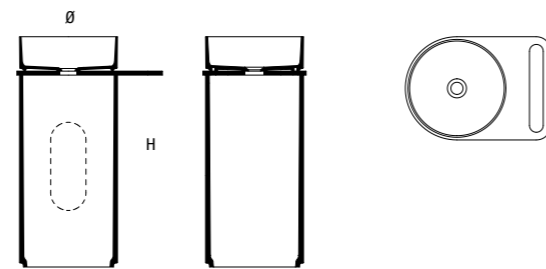

minima column

SOLID (bianco opaco | matt white) + Bicolor + Deepcolor

codice code	dimensioni dimensions					
	L|L cm inches		P|D cm inches		H|H cm inches	
A M07348	37	14' 5/8	37	14' 5/8	13	5' 1/8
B X00401A	55	21' 5/8	39	15' 3/8	1.5	5/8
C C01526A	37	14' 5/8	37	14' 5/8	72.5	28' 4/8

codice code	dimensioni dimensions					
	L|L cm inches		P|D cm inches		H|H cm inches	
A M07349	Ø 37	Ø14' 5/8			13	5' 1/8
B X00400A	55	21' 5/8	39	15' 3/8	1.5	5/8
C C01525A	Ø 37	Ø14' 5/8			72.5	28' 4/8

colori standard
standard colours

a richiesta
custom

installazione
installation

centro stanza
freestanding
a parete
near the wall

miscelatori
taps

certificazioni
certifications