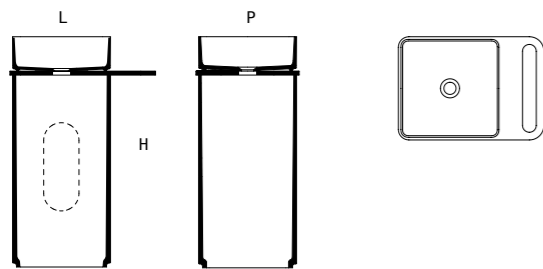

minima column

SOLID (bianco opaco | matt white) + Bicolor + Deepcolor

codice code	dimensioni dimensions					
	L|L cm inches		P|D cm inches		H|H cm inches	
A M07348	37	14' 5/8	37	14' 5/8	13	5' 1/8
B X00401A	55	21' 5/8	39	15' 3/8	1.5	5/8
C C01526A	37	14' 5/8	37	14' 5/8	72.5	28' 4/8

codice code	dimensioni dimensions					
	L|L cm inches		P|D cm inches		H|H cm inches	
A M07349	Ø 37	Ø14' 5/8			13	5' 1/8
B X00400A	55	21' 5/8	39	15' 3/8	1.5	5/8
C C01525A	Ø 37	Ø14' 5/8			72.5	28' 4/8

colori standard
standard colours

a richiesta
custom

installazione
installation

centro stanza
freestanding
a parete
near the wall

miscelatori
taps

certificazioni
certifications