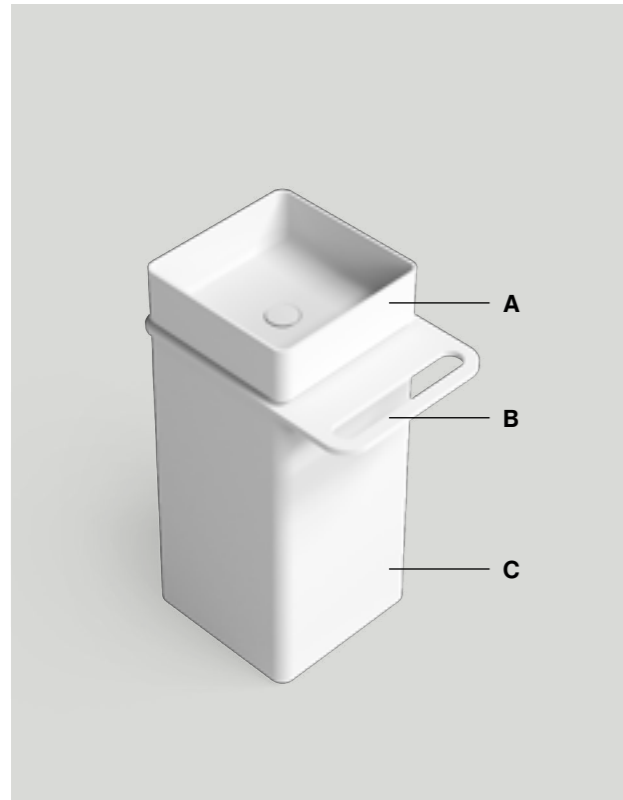

minima column

SOLID (bianco opaco | matt white) + Bicolor + Deepcolor

codice code	dimensioni dimensions					
	L|L cm inches		P|D cm inches		H|H cm inches	
A M07348	37	14' 5/8	37	14' 5/8	13	5' 1/8
B X00401A	55	21' 5/8	39	15' 3/8	1.5	5/8
C C01526A	37	14' 5/8	37	14' 5/8	72.5	28' 4/8

codice code	dimensioni dimensions					
	L|L cm inches		P|D cm inches		H|H cm inches	
A M07349	Ø 37	Ø14' 5/8			13	5' 1/8
B X00400A	55	21' 5/8	39	15' 3/8	1.5	5/8
C C01525A	Ø 37	Ø14' 5/8			72.5	28' 4/8