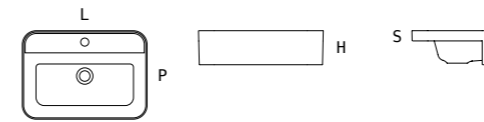

semi-incasso | semi-recessed

M07796	55	21' 5/8	39	15' 3/8	15	5' 7/8	4,5	1' 6/8
M07798	75	29' 4/8	39	15' 3/8	15	5' 7/8	4,5	1' 6/8