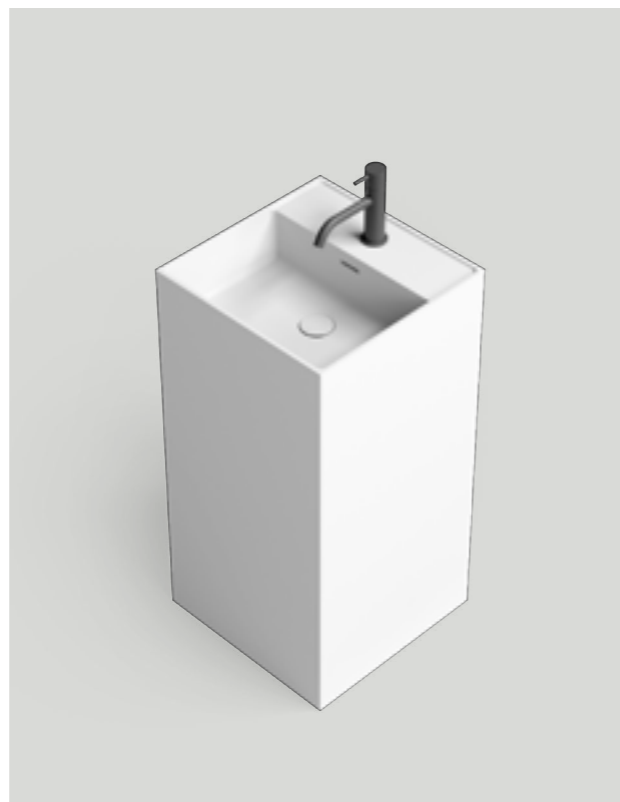

codice code	dimensioni dimensions					
	L|L cm inches		P|D cm inches		H|H cm inches	
C01527	40	15' 6/8	40	15' 6/8	87	34' 2/8