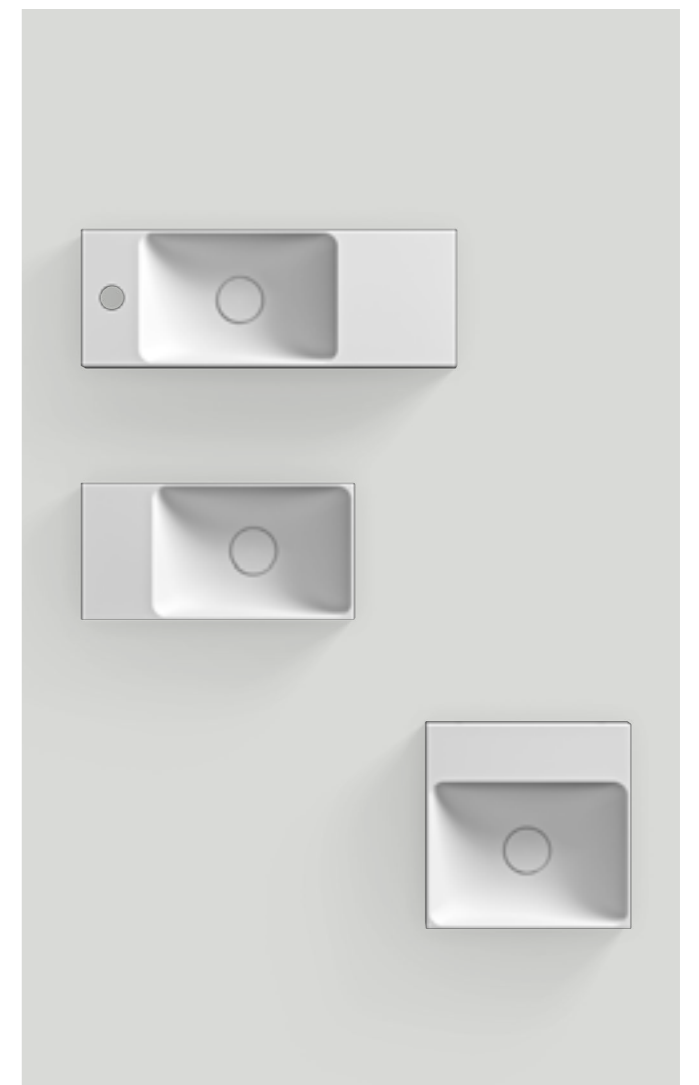

blade

SOLID (bianco opaco | matt white) + Bicolor + Deepcolor

codice code	dimensioni dimensions					
	L|L		P|D		H|H	
	cm	inches	cm	inches	cm	inches

quadrato | square

C01521	30	11' 6/8	30	11' 6/8	9	3' 4/8

rettangolare | rectangular

C01494	40	15' 6/8	20	7' 7/8	9	3' 4/8
C01522	55	21' 5/8	20	7' 7/8	9	3' 4/8

vista retro per fissaggi
back side fixing holes

colori standard
standard colours

a richiesta
custom

miscelatori | taps

certificazioni | certifications