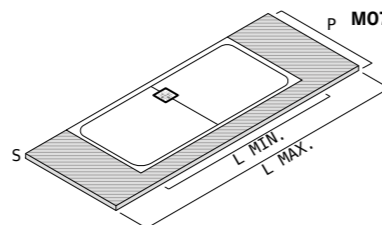

piletta centrale | central drain hole

P|D **80÷90** 31' 4/8 ÷ 35' 3/8
S|T **3** 1' 1/8

M07242A L min160 max250
min 63' max 98' 3/8