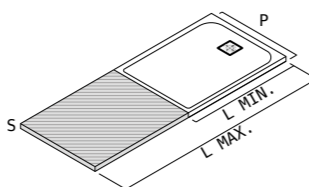

M07544A L min140 max250
min 55' 1/8 max 98' 3/8

P|D **100** 39' 3/8
S|T **3** 1' 1/8