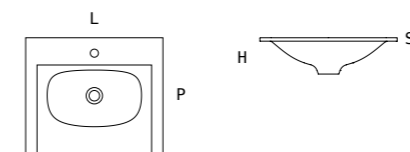

1 vasca | single bowl

M07728	L|L	60.5	23' 7/8
M07729	L|L	70.5	27' 6/8
M07730	L|L	80.5	31' 6/8
M07938	L|L	85.5	33' 5/8
M07662	L|L	90.5	35' 5/8
M07937	L|L	95.5	37' 5/8
M07731	L|L	100.5	39' 5/8
M07732	L|L	105.5	41' 4/8
M07733	L|L	110.5	43' 4/8
M07734	L|L	120.5	47' 4/8