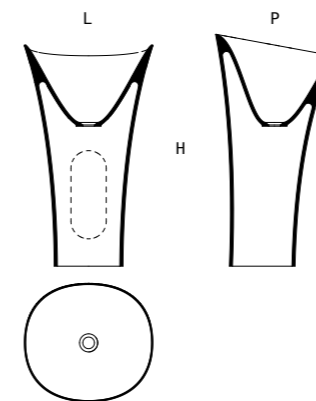

codice code	dimensioni dimensions					
	L/L		P/D		H/H	
	cm	inches	cm	inches	cm	inches
C01475	51	20' 1/8	47	18' 4/8	92	36' 2/8