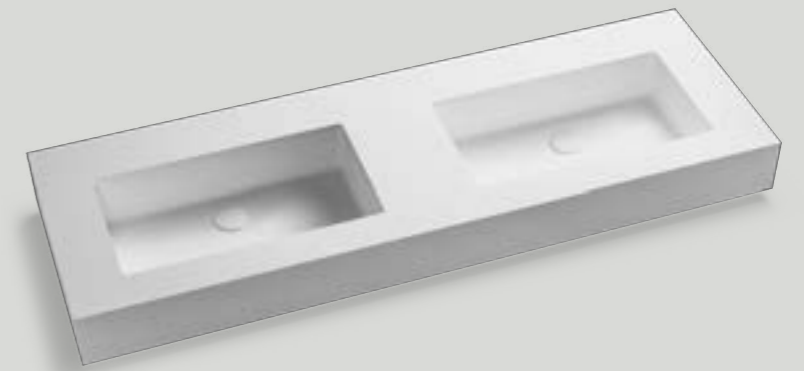

VASCA DOPPIA
DOUBLE BOWL