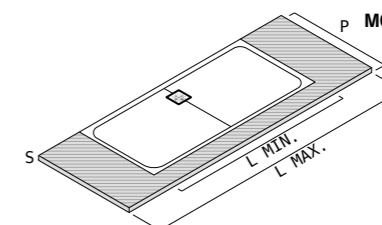

piletta centrale | central drain hole

P|D 80÷90 31' 4/8 ÷ 35' 3/8
S|T 3 1' 1/8

M07240A L min160 max250
min 63' max 98' 3/8

colori standard
standard colours

bianco
white

installazione
installation

appoggio
on floor
semi-incasso
semi-recessed
incasso
recessed

certificazioni
certifications