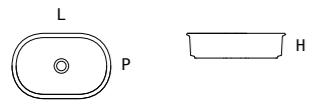

ovale | oval