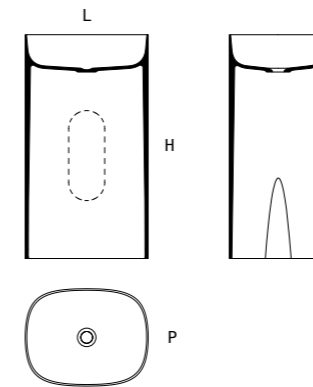

# five

**SOLID (bianco opaco | matt white) + Bicolor + Deepcolor**

codice code	dimensioni dimensions					
	L L cm inches		PID cm inches		H H cm inches	
<b>C01360</b>	48	18' 7/8	38	15'	87	34' 2/8

codice code	dimensioni dimensions					
	L L cm inches		PID cm inches		H H cm inches	
<b>C01367</b>	48	18' 7/8	44	17' 3/8	87	34' 2/8