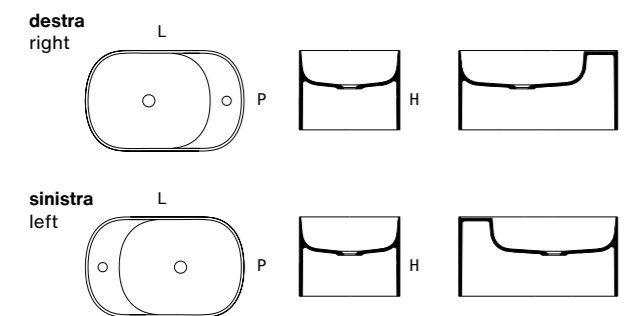

# five wall

**SOLID** (bianco opaco | matt white) + Bicolor + Deepcolor

**OPTIONAL**  
asola porta asciugamano  
loop-hole for towel

codice code	dimensioni dimensions					
	L L cm inches		P D cm inches		H H cm inches	
<b>C01523</b>	60	23' 5/8	38	15'	30	11' 6/8