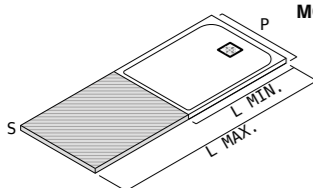

M07545A L min140 max250
min 55' 1/8 max 98' 3/8

Cover materica M08691 disponibile.
Stone textured cover M08691 available.

colori standard
standard colours