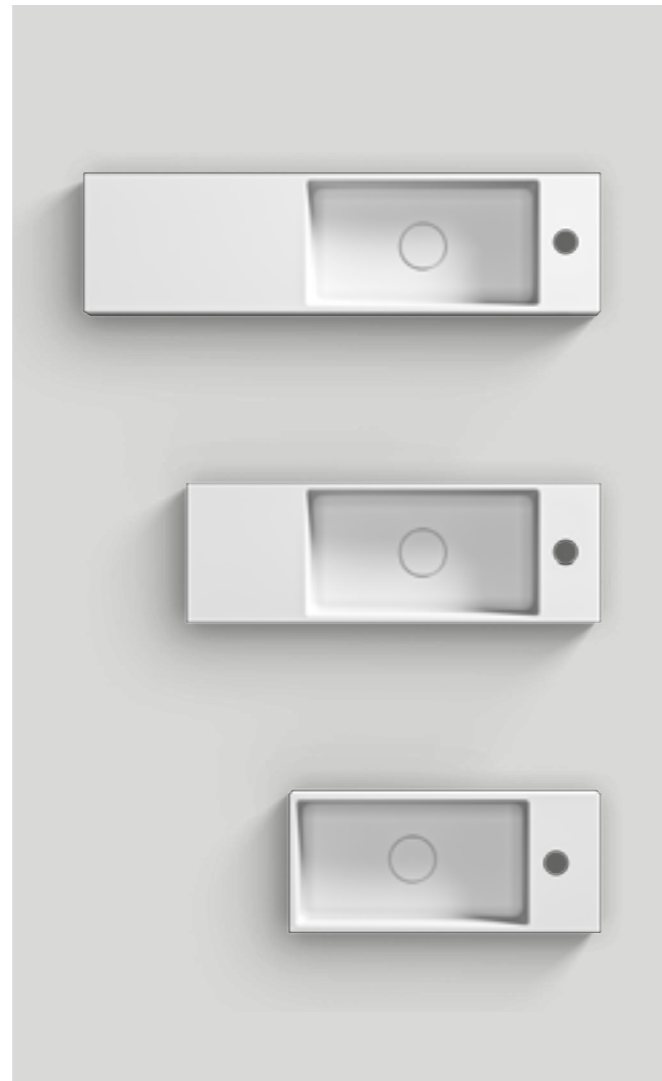

joy

SOLID (bianco opaco | matt white) + Bicolor + Deepcolor

codice code	dimensioni dimensions					
	L|L		P|D		H|H	
	cm	inches	cm	inches	cm	inches

rettangolare | rectangular

M08208 45 17' 6/8 20 7' 7/8 10 3' 7/8

C01535 60 23' 5/8 20 7' 7/8 10 3' 7/8
C01536 75 29' 4/8 20 7' 7/8 10 3' 7/8
C01538 120 47' 20 7' 7/8 10 3' 7/8

vista retro per fissaggi
back side fixing holes

colori standard
standard colours

a richiesta
custom

miscelatori | taps

certificazioni | certifications