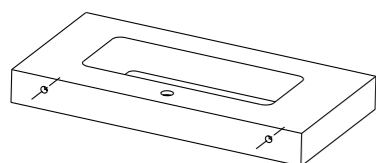

lydia

MINERALMARMO® (bianco lucido | glossy white + bianco opaco | matt white)

	cm		inches		codice code	lunghezza length	cm		inches	
1 vasca | single bowl										
	L		P		H		H max		Retro / Back	
	46		18' 1/8		M07739		60.5		23' 7/8	
	12		4' 6/8		M07740		70.5		27' 6/8	
	15		5' 7/8		M07741		80.5		31' 6/8	
					M07658		90.5		35' 5/8	
					M07742		100.5		39' 5/8	
					M07743		110.5		43' 2/8	

2 vasche | double bowl

	cm		inches		L|L	cm	inches			
	46		18' 1/8		M07744		120.5		47' 4/8	
	12		4' 6/8							
	15		5' 7/8							

vista retro per fissaggi
back side fixing holes

colori standard
standard colours

bianco
white

miscelatori | taps

certificazioni | certifications