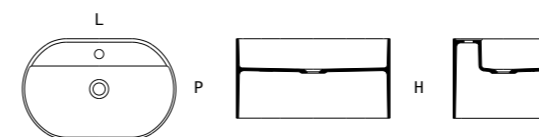

minima wall

SOLID (bianco opaco | matt white) + Bicolor + Deepcolor

OPTIONAL

asola porta asciugamano
loop-hole for towel

codice
code

dimensioni
dimensions

	L/l		P/D		H/H	
	cm	inches	cm	inches	cm	inches
C01524	58	22' 7/8	38	15'	30	11' 6/8

vista retro per fissaggi
back side fixing holes

colori standard
standard colours

a richiesta
custom

installazione
installation

centro stanza
freestanding
a parete
near the wall

miscelatori
taps

certificazioni
certifications