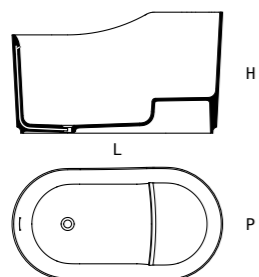

# vieste

**SOLID (bianco opaco | matt white) + Bicolor + Deepcolor**

codice code	dimensioni dimensions				capacità capacity	
	L L cm inches	P D cm inches	H H cm inches	Lt Lt gal		
C01537	140 55"	75 29"	65/75 25'/29"	340	90	