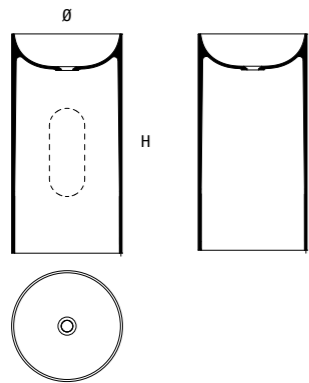

codice code	dimensioni dimensions					
	cm	inches	cm	inches	H cm	H inches
C00917	Ø44	Ø17' 3/8			87	34' 2/8