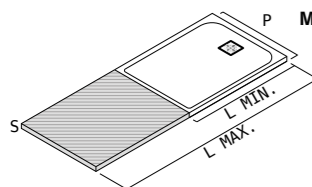

M07543A L min140 max250
min 55' 1/8 max 98' 3/8

P|D **90** 35' 3/8
S|T **3** 1' 1/8