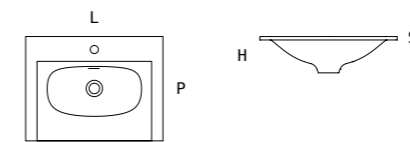

linea 46-51,5

MINERALMARMO® (bianco lucido | glossy white + bianco opaco | matt white) + Deepcolor

cm		inches		codice code	lunghezza length	cm	inches	codice code	lunghezza length	cm	inches

P|D 46 18' 1/8
H|H 13 5' 1/8
S|T 1.5 5/8

1 vasca | single bowl

M08403	L|L	60.5	23' 7/8
M08415	L|L	70.5	27' 6/8
M08416	L|L	80.5	31' 6/8
M08404	L|L	90.5	35' 5/8
M08417	L|L	100.5	39' 5/8
M07721	L|L	105.5	41' 4/8
M07722	L|L	110.5	43' 4/8
M08405	L|L	120.5	47' 4/8