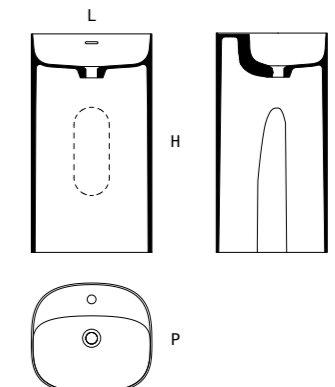

# five

**SOLID (bianco opaco | matt white) + Bicolor + Deepcolor**

codice code	dimensioni dimensions					
	L L cm inches		PID cm inches		H H cm inches	
<b>C01360</b>	48	18' 7/8	38	15'	87	34' 2/8

codice code	dimensioni dimensions					
	L L cm inches		PID cm inches		H H cm inches	
<b>C01367</b>	48	18' 7/8	44	17' 3/8	87	34' 2/8