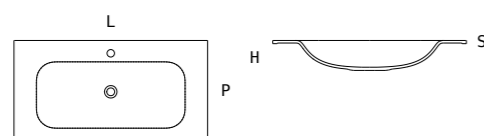

vegas 46-50,5

MINERALMARMO® (bianco lucido | glossy white + bianco opaco | matt white) + Deepcolor

cm		inches		cm		inches		cm		inches	

P|D 46.1 18' 1/8
H|H 14 5' 4/8
S|T 1.5 5/8

1 vasca | single bowl