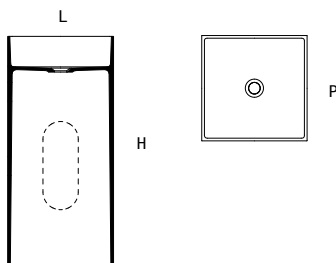

kubik

SOLID (bianco opaco | white matt) + Bicolor (●) + Deepcolor (●)

codice code	dimensioni dimensions					
	L|L cm inches		P|D cm inches		H|H cm inches	
C01527	40	15' 6/8	40	15' 6/8	87	34' 2/8

codice code	dimensioni dimensions					
	L|L cm inches		P|D cm inches		H|H cm inches	
C01157	44	17' 3/8	44	17' 3/8	87	34' 2/8

colori standard standard colours

bianco
white

tortora
tortora

grigio
grey

cenere
ash

cappuccino
cappuccino

nero
black

a richiesta custom

ral/ncs

installazione installation

centro stanza
freestanding

miscelatori taps

certificazioni certifications