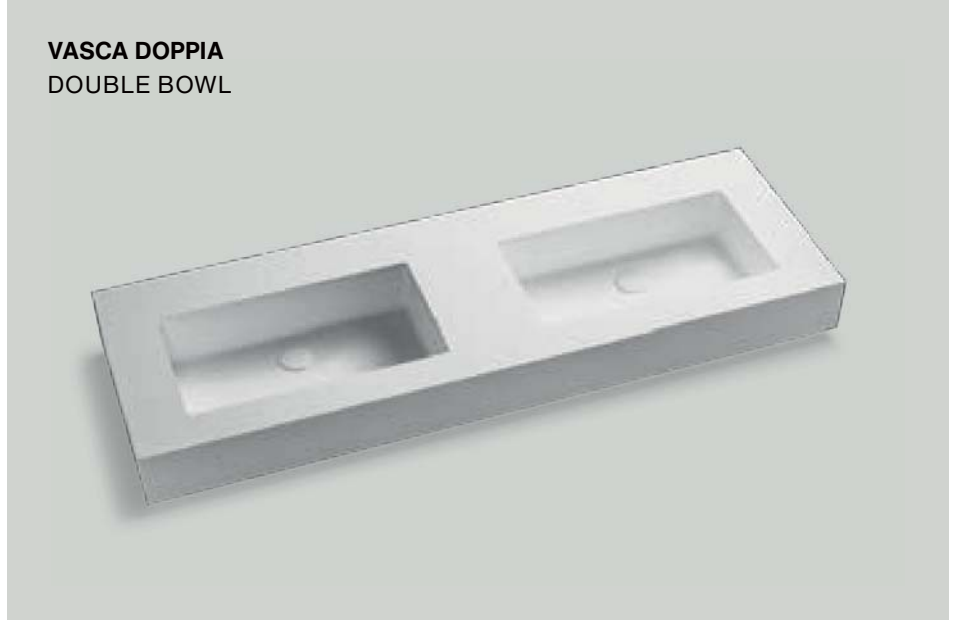

ral/ncs

miscelatori
taps

certificazioni
certifications

top scatolati a misura

bespoke basins with apron

SOLID® (bianco opaco | white matt) + Bicolor ◐ + Deepcolor ●

VASCA SINGOLA
SINGLE BOWL

VASCA DOPPIA
DOUBLE BOWL