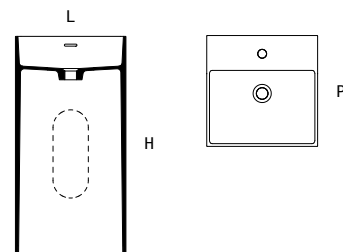

kubik

SOLID (bianco opaco | white matt) + Bicolor (●) + Deepcolor (●)

codice code	dimensioni dimensions					
	L|L cm inches		P|D cm inches		H|H cm inches	
C01527	40	15' 6/8	40	15' 6/8	87	34' 2/8

codice code	dimensioni dimensions					
	L|L cm inches		P|D cm inches		H|H cm inches	
C01157	44	17' 3/8	44	17' 3/8	87	34' 2/8

colori standard standard colours

bianco
white

tortora
tortora

grigio
grey

cenere
ash

cappuccino
cappuccino

nero
black

a richiesta custom

ral/ncs

installazione installation

centro stanza
freestanding

miscelatori taps

certificazioni certifications