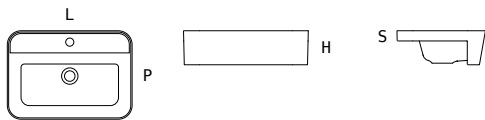

M07796	55	21' 5/8	39	15' 3/8	15	5' 7/8	4.5	1' 6/8
M07798	75	29' 4/8	39	15' 3/8	15	5' 7/8	4.5	1' 6/8