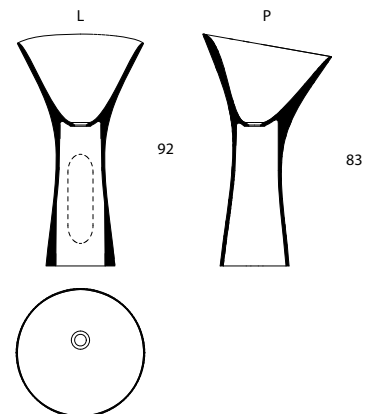

codice code	dimensioni dimensions					
	L L cm inches		P D cm inches		H H cm inches	
C01157	44	17' 3/8	44	17' 3/8	87	34' 2/8

colori standard standard colours

bianco
white

tortora
tortora

grigio
grey

cenere
ash

five

SOLID (bianco opaco | white matt) + Bicolor (●) + Deepcolor (●)

codice code	dimensioni dimensions					
	L L cm inches		P D cm inches		H H cm inches	
C01360	48	18' 7/8	38	15'	87	34' 2/8

codice code	dimensioni dimensions					
	L L cm inches		P D cm inches		H H cm inches	
C01367	48	18' 7/8	44	17' 3/8	87	34' 2/8

SOLID (bianco opaco | white matt) + Bicolor  + Deepcolor 

codice code	dimensioni dimensions					
	L L		P D		H H	
	cm	inches	cm	inches	cm	inches
C01468	58	22' 7/8	48	18' 7/8	87	34' 2/8

codice code	dimensioni dimensions				
	cm		inches		
	cm	inches	H H	cm	inches
C01474	Ø 51	20' 1/8	92	36' 2/8	