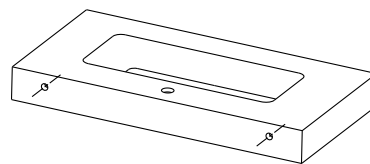

colori standard
standard colours