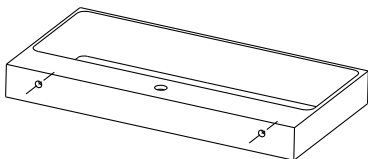

vista retro per fissaggi
back side fixing holes