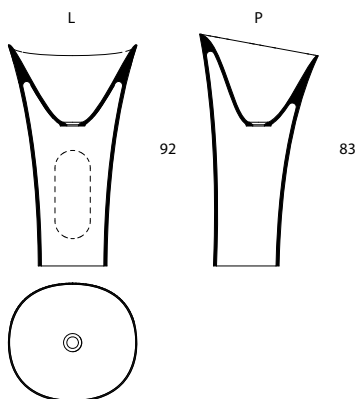

SOLID (bianco opaco | white matt) + Bicolor  + Deepcolor 

codice code	dimensioni dimensions					
	L L		P D		H H	
	cm	inches	cm	inches	cm	inches
C01475	51	20' 1/8	47	18' 4/8	92	36' 2/8

codice code	dimensioni dimensions				
	cm		inches		
	cm	inches	H H	cm	inches
C01480	Ø 44	17' 3/8	87	34' 2/8	

codice code	dimensioni dimensions					
	L L		P D		H H	
	cm	inches	cm	inches	cm	inches
A M07348	37	14' 5/8	37	14' 5/8	13	5' 1/8
B X00401A	55	21' 5/8	39	15' 3/8	1.5	5/8
C C01526A	37	14' 5/8	37	14' 5/8	72.5	28' 4/8