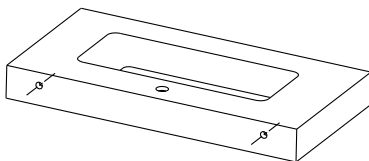

lydia

MINERALSOLID (bianco opaco | white matt)

MINERALMARMO® (bianco lucido | white glossy)

		codice code		lunghezza length	
cm	inches			cm	inches
1 vasca | single bowl					
L					
		H		H max	
				Retro / Back side	
P|D	46 18' 1/8	M07739	L|L	60.5	23' 7/8
H|H	12 4' 6/8	M07740		70.5	27' 6/8
H MAX	15 5' 7/8	M07741		80.5	31' 6/8
		M07658		90.5	35' 5/8
		M07742		100.5	39' 5/8
		M07743		110.5	43' 2/8

2 vasche | double bowl

L					
P|D	46 18' 1/8	M07744	L|L	120.5	47' 4/8
H|H	12 4' 6/8				
H MAX	15 5' 7/8				

vista retro per fissaggi
back side fixing holes