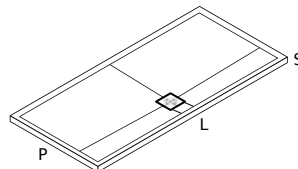

piletta centrale | central drain hole

P|D	70	27' 4/8
	80	31' 4/8
	90	35' 3/8
	100	39' 3/8
S|T	3	1' 1/8

M07856A	L|L	170	66' 7/8
M07930A		180	70' 7/8

M07948A	L|L	180	70' 7/8
M07859A		180	70' 7/8

M07858A	L|L	170	66' 7/8
M07950A		180	70' 7/8
M07860A		180	70' 7/8

M07942A	L|L	170	66' 7/8
M07943A		180	70' 7/8
M07961A		200	78' 6/8

installazione installation

appoggio
on floor

semi-incasso
semi-recessed

incasso
recessed

certificazioni certifications