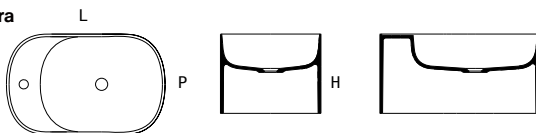

sinistra
left