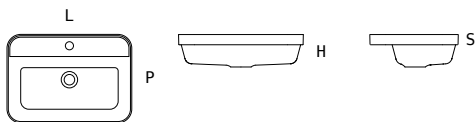

miscelatori | taps

certificazioni | certifications

star

incasso
recessed
semi-incasso
semi-recessed

MINERALMARMO® (bianco lucido | white glossy)

SOLID (bianco opaco | white matt) + Bicolor ● + Deepcolor ●

codice code	dimensioni dimensions							
	L L		P D		H H		S T	
	cm	inches	cm	inches	cm	inches	cm	inches