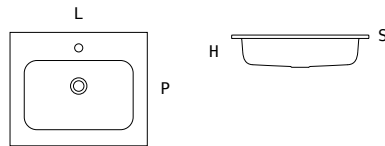

plano 50,5-51,5

MINERALSOLID (bianco opaco | white matt)

MINERALMARMO® (bianco lucido | white glossy)

codice code		lunghezza length		codice code		lunghezza length	
inches		inches		inches		inches	

P|D 50.5 19' 7/8
H|H 14.3 5' 4/8
S|T 1.5 5/8

1 vasca | single bowl

M06986	L|L	60.5	23' 7/8
M07500	L|L	70.5	27' 6/8
M07071	L|L	75.5	29' 6/8
M07418	L|L	80.5	31' 6/8
M07570	L|L	85.5	33' 5/8
M06988	L|L	90.5	35' 5/8
M07571	L|L	95.5	37' 5/8
M07419	L|L	100.5	39' 5/8
M07501	L|L	105.5	41' 4/8
M06987	L|L	120.5	47' 4/8