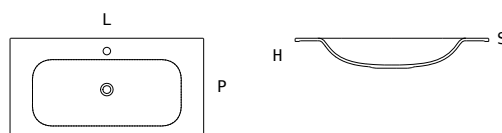

1 vasca | single bowl

M08204	L|L	60.5	23' 7/8
M07303	L|L	70.5	27' 6/8
M08205	L|L	80.5	31' 6/8
M07314	L|L	90.5	35' 5/8
M08320	L|L	100.5	39' 5/8
M07956	L|L	120.5	47' 4/8