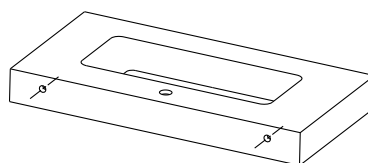

colori standard
standard colours