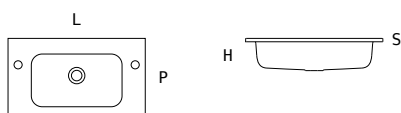

P|D **35.5** **14'**
H|H **14.3** **5' 4/8**
S|T **1.5** **5/8**

1 vasca | single bowl

M06963	L L	60.5	23' 7/8
M06895	L L	70.5	27' 6/8
M07333	L L	80.5	31' 6/8
M06964	L L	90.5	35' 5/8
M06894	L L	95.5	37' 5/8
M06890	L L	105.5	41' 4/8
M06879	L L	120.5	47' 4/8