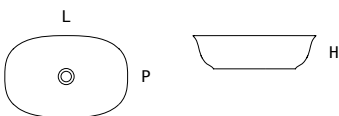

appoggio
countertop

SOLID (bianco opaco | white matt) + Bicolor  + Deepcolor 

codice
code

dimensioni
dimensions

L L		P D		H H	
cm	inches	cm	inches	cm	inches

ovale | oval

C01294	48	18' 7/8	32	12' 5/8	13	5' 1/8
C01295	58	22' 7/8	38	15'	13	5' 1/8