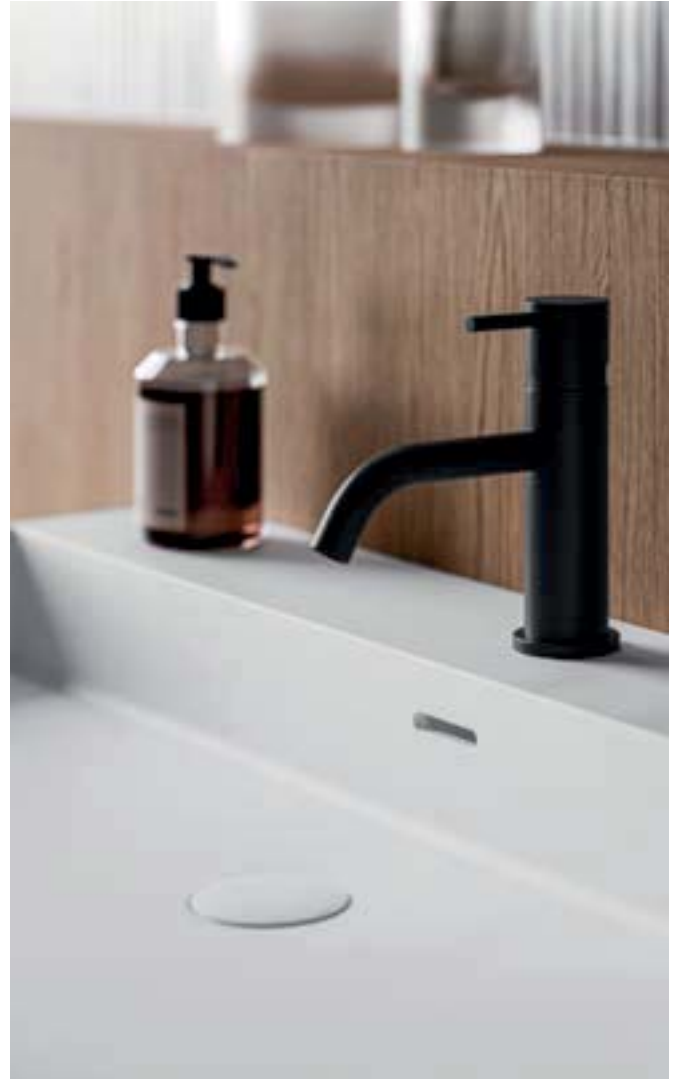

five

SOLID (bianco opaco | white matt) + Bicolor ● + Deepcolor ●

		codice code		lunghezza length		
cm	inches			cm	inches	
1 vasca | single bowl						
P|D	46	18' 1/8	M08037	L|L	60.5	23' 7/8
H|H	10	3' 7/8	M08038		70.5	27' 6/8
H MAX	13.5	5' 3/8	M08039		80.5	31' 6/8
			M08040		90.5	35' 5/8
			M07991		100.5	39' 5/8
			M08041		120.5	47' 4/8

		codice code		lunghezza length		
cm	inches			cm	inches	
1 vasca | single bowl						
P|D	51.5	20' 1/8	M08358	L|L	60.5	23' 7/8
H|H	10	3' 7/8	M08398		70.5	27' 6/8
H MAX	13.5	5' 3/8	M08359		80.5	31' 6/8
			M08399		90.5	35' 5/8
			M08360		100.5	39' 5/8
			M08361		120.5	47' 4/8