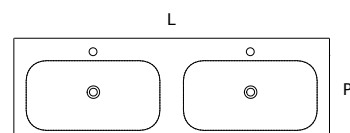

2 vasche | double bowl

M08315	L|L	120.5	47' 4/8
M07302	L|L	140.5	55' 3/8