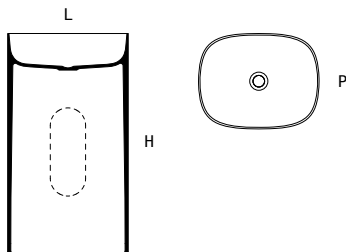

five

SOLID (bianco opaco | white matt) + Bicolor (●) + Deepcolor (●)

codice code	dimensioni dimensions					
	L|L cm inches		P|D cm inches		H|H cm inches	
C01360	48	18' 7/8	38	15'	87	34' 2/8

codice code	dimensioni dimensions					
	L|L cm inches		P|D cm inches		H|H cm inches	
C01367	48	18' 7/8	44	17' 3/8	87	34' 2/8

colori standard
standard colours

a richiesta
custom

installazione
installation

centro stanza
freestanding
a parete
near the wall

miscelatori
taps

certificazioni
certifications