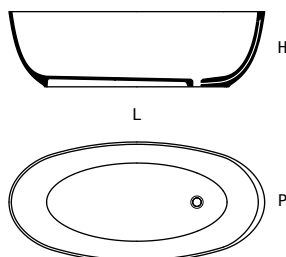

installazione
installation

miscelatori
taps

certificazioni
certifications

centro stanza
freestanding