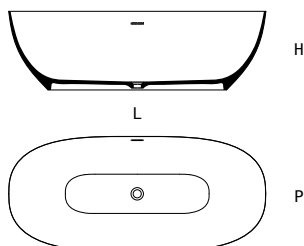

penny

SOLID (bianco opaco | white matt) + Bicolor + Deepcolor

codice code		dimensioni dimensions						capacità capacity	
		L|L		P|D		H|H		Lt	Lt gal
		cm	inches	cm	inches	cm	inches		
C01508	MICRO	150	59"	70	27"	52	20"	247	25
C01453	SMALL	160	63"	70	27"	52	21"	268	71
C01228B	MID	170	67"	76	30"	52	21"	320	85
C01455	LARGE	180	71"	80	31"	52	21"	370	98

colori standard
standard colours

bianco white   tortora tortora   grigio grey   cenere ash   cappuccino cappuccino   nero black   ral/ncs

a richiesta
custom

installazione
installation

centro stanza
freestanding

miscelatori
taps

certificazioni
certifications