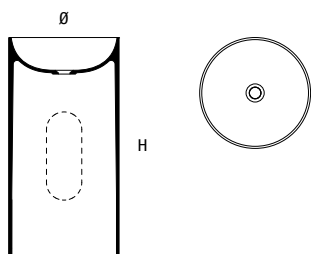

circle

SOLID (bianco opaco | white matt) + Bicolor + Deepcolor

codice code	dimensioni dimensions		H|H	
	cm	inches	cm	inches
C00917	Ø 44	17' 3/8	87	34' 2/8

codice code	dimensioni dimensions		H|H	
	cm	inches	cm	inches
C01000	Ø 44	17' 3/8	87	34' 2/8

colori standard
standard colours

a richiesta
custom

installazione
installation

centro stanza
freestanding
a parete
near the wall

miscelatori
taps

certificazioni
certifications