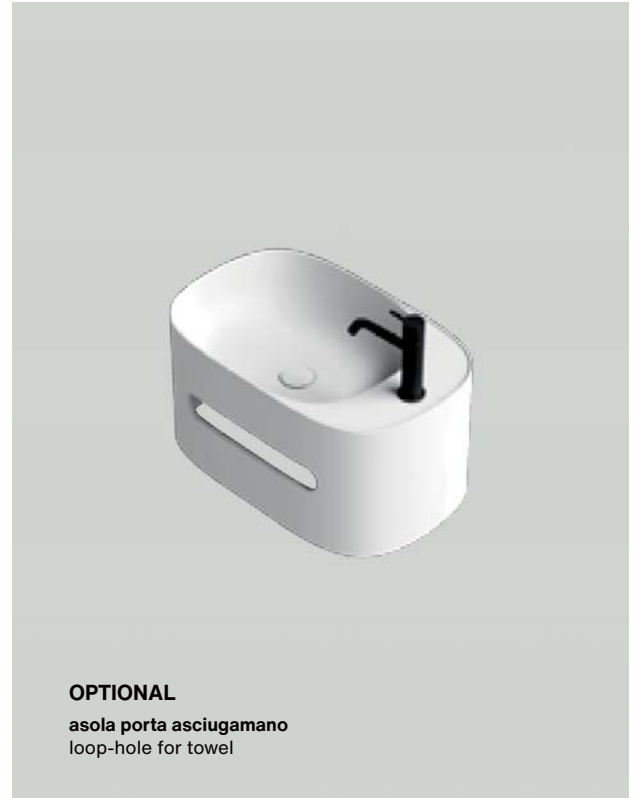

miscelatori | taps

certificazioni | certifications

five wall

SOLID (bianco opaco | white matt) + Bicolor ● + Deepcolor ●

codice code	dimensioni dimensions					
	L L		P D		H H	
	cm	inches	cm	inches	cm	inches
C01523	60	23' 5/8	38	15'	30	11' 6/8