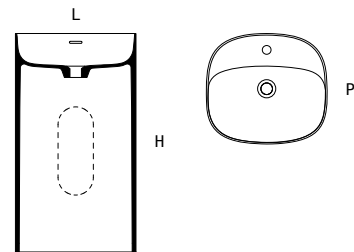

five

SOLID (bianco opaco | white matt) + Bicolor (●) + Deepcolor (●)

codice code	dimensioni dimensions					
	L|L cm inches		P|D cm inches		H|H cm inches	
C01360	48	18' 7/8	38	15'	87	34' 2/8

codice code	dimensioni dimensions					
	L|L cm inches		P|D cm inches		H|H cm inches	
C01367	48	18' 7/8	44	17' 3/8	87	34' 2/8

colori standard
standard colours

a richiesta
custom

installazione
installation

centro stanza
freestanding
a parete
near the wall

miscelatori
taps

certificazioni
certifications