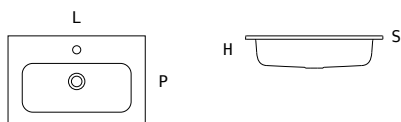

1 vasca | single bowl