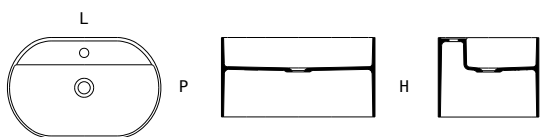

minima wall

SOLID (bianco opaco | white matt) + Bicolor + Deepcolor

codice code	dimensioni dimensions					
	L|L		P|D		H|H	
	cm	inches	cm	inches	cm	inches
C01524	58	22' 7/8	38	15'	30	11' 6/8

vista retro per fissaggi
back side fixing holes

colori standard
standard colours

a richiesta
custom

installazione
installation

centro stanza
freestanding
a parete
near the wall

miscelatori
taps

certificazioni
certifications