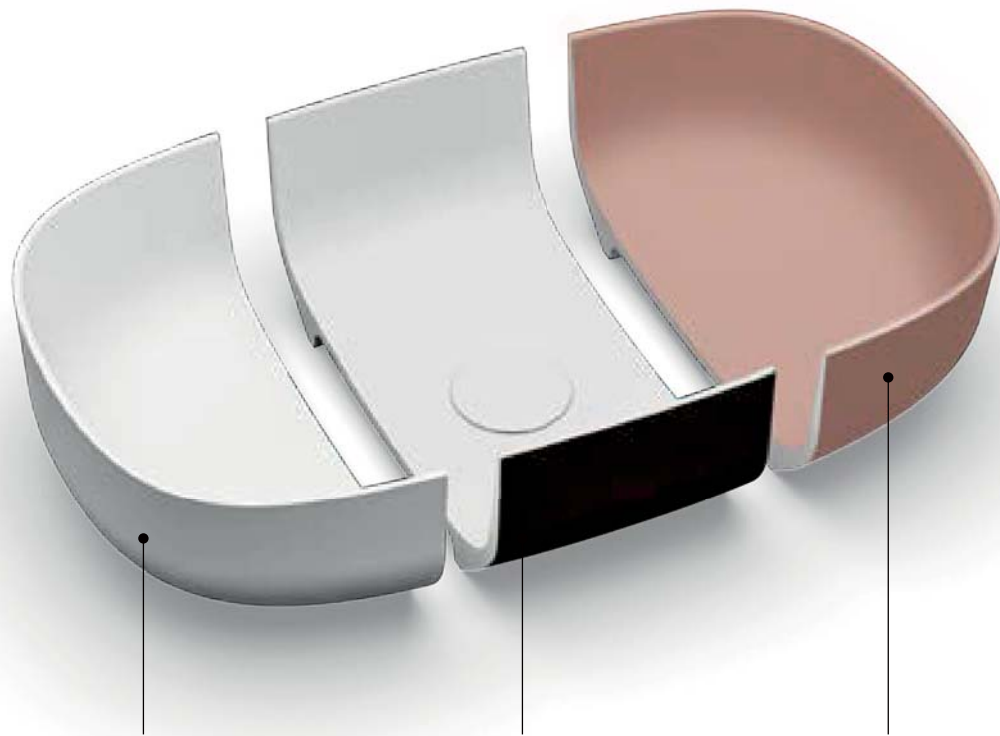

solid

Bianco
materiale naturale
White
natural material

Bicolor
interno - bianco
esterno - colore a scelta
inside - white
external - colour of your choice

DeepColor
interno + esterno
colore a scelta
inside + outside
colour of your choice

bianco opaco | white matt

descrizione

È un materiale composito realizzato con 2/3 di idrati di alluminio, mescolati magistralmente con resine poliestere modificate con monomeri acrilici dalle alte prestazioni chimico-fisiche. Tutto questo porta ad avere un materiale omogeneo e uniforme in tutto lo spessore, grazie anche all'attenta procedura di realizzazione industriale che può, per certi versi, definirsi ancora artigianale, data la scrupolosità impiegata e la minuziosa attenzione per i particolari. Le principali caratteristiche di questo prodotto sono la compattezza, la resistenza agli agenti chimici e solventi e la resistenza al graffio; inoltre, data l'uniformità in tutto lo spessore, eventuali danneggiamenti possono essere facilmente rimossi utilizzando una spugnetta abrasiva per rinnovare così la superficie.

description

A composite material made up of 2/3 aluminium hydrates, masterfully blended with polyester resins modified with chemical and mechanical high-performance acrylic monomers. All this yields a material that is homogeneous and uniform throughout its thickness, thanks to an extremely accurate industrial production process that may be, in some ways, still be defined as craft for its thoroughness and meticulous attention to detail. The main characteristics of this product are its compactness, resistance to chemical agents and/or solvents and scratch resistance. Moreover, being uniform throughout its thickness, any kind of damage can be easily removed by rubbing the surface with a scouring sponge to renew the surface.