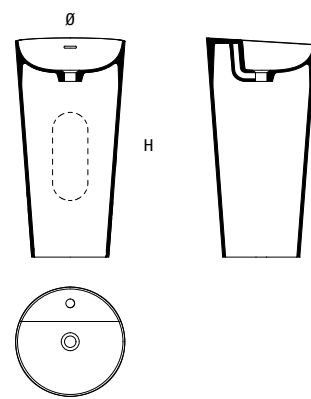

SOLID (bianco opaco | white matt) + Bicolor  + Deepcolor 

codice code	dimensioni dimensions					
	L L		P D		H H	
	cm	inches	cm	inches	cm	inches
C01475	51	20' 1/8	47	18' 4/8	92	36' 2/8

codice code	dimensioni dimensions				
	cm		inches		
	cm	inches	H H	cm	inches
C01480	Ø 44	17' 3/8	87	34' 2/8	