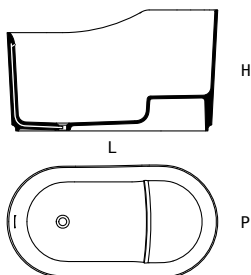

circle
freestanding
bianco opaco | white matt
pag.80

taormina

vasca | bathtubs
bianco opaco | white matt
pag.64

vieste

SOLID (bianco opaco | white matt) + Bicolor (●) + Deepcolor (●)

codice code	dimensioni dimensions						capacità capacity
	L L cm inches	P D cm inches	H H cm inches	Lt Lt gal			
C01537	140 55"	75 29"	65/75 25'/29"	340 90			