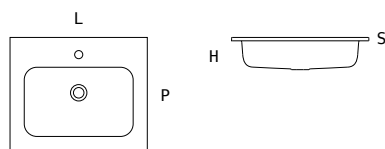

1 vasca | single bowl

M06869	L|L	60.5	23' 7/8
M06816	L|L	70.5	27' 6/8
M07364	L|L	80.5	31' 6/8
M06925	L|L	85.5	33' 5/8
M06814	L|L	90.5	35' 5/8
M06877	L|L	95.5	37' 5/8
M06878	L|L	105.5	41' 4/8
M06809	L|L	110.5	43' 4/8
M06858	L|L	120.5	47' 4/8