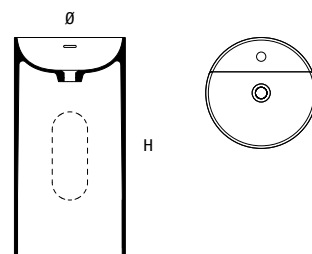

circle

SOLID (bianco opaco | white matt) + Bicolor + Deepcolor

codice code	dimensioni dimensions		H|H	
	cm	inches	cm	inches
C00917	Ø 44	17' 3/8	87	34' 2/8

codice code	dimensioni dimensions		H|H	
	cm	inches	cm	inches
C01000	Ø 44	17' 3/8	87	34' 2/8

colori standard
standard colours

a richiesta
custom

installazione
installation

centro stanza
freestanding
a parete
near the wall

miscelatori
taps

certificazioni
certifications