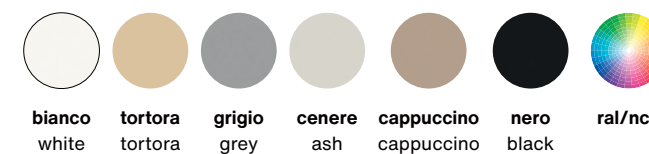

colori standard
standard colours