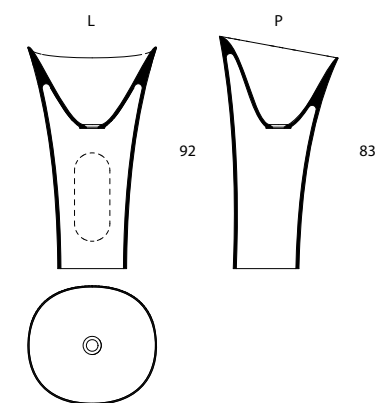

codice code	dimensioni dimensions					
	L|L		P|D		H|H	
	cm	inches	cm	inches	cm	inches
C01475	51	20' 1/8	47	18' 4/8	92	36' 2/8