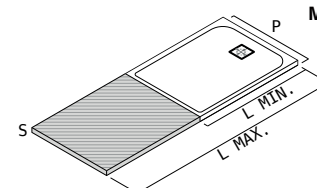

M07539A L min140 max250
min 55' 1/8 max 98' 3/8

cm		inches		codice	lunghezza
				code	length
					cm / inches

piletta laterale | side drain hole

P|D **80** 31' 4/8
S|T **3** 1' 1/8