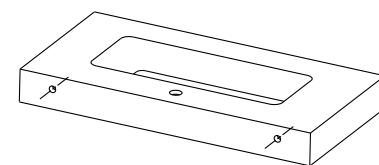

colori standard
standard colours