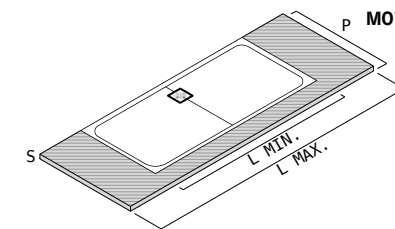

M07240A L min160 max250
min 55' 1/8 max 98' 3/8

colori standard
standard colours

bianco
white

installazione
installation

appoggio
on floor
semi-incasso
semi-recessed
incasso
recessed

certificazioni
certifications