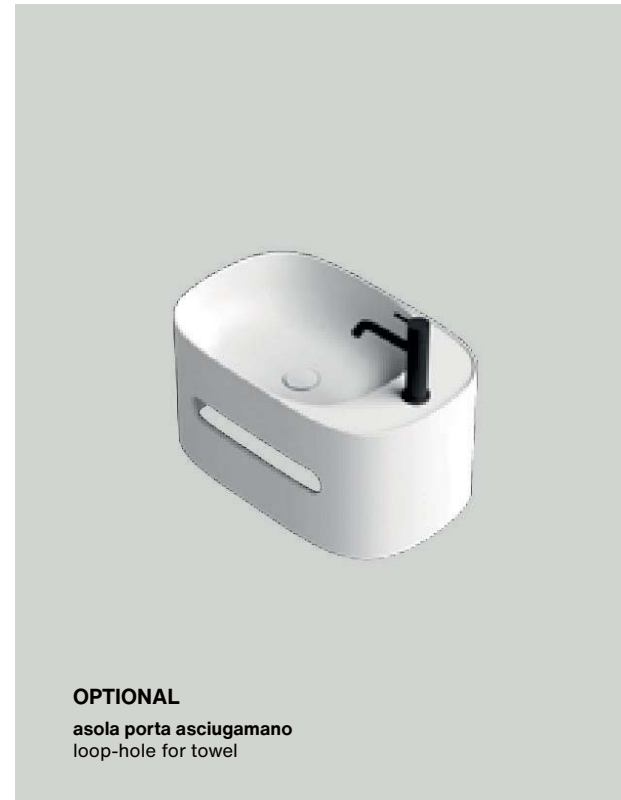

five wall

SOLID (bianco opaco | white matt) + Bicolor + Deepcolor