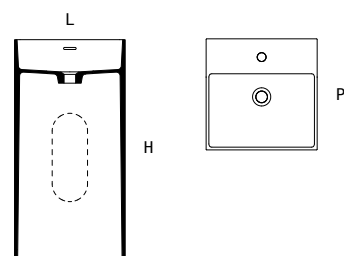

codice code	dimensioni dimensions					
	L L cm inches		P D cm inches		H H cm inches	
C01157	44	17' 3/8	44	17' 3/8	87	34' 2/8

colori standard
standard colours

a richiesta
custom

installazione
installation