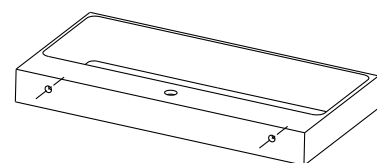

P|D	51.5	20' 1/8	M08358	L|L	60.5	23' 7/8
H|H	10	3' 7/8	M08398		70.5	27' 6/8
H MAX	13.5	5' 3/8	M08359		80.5	31' 6/8
			M08399		90.5	35' 5/8
			M08360		100.5	39' 5/8
			M08361		120.5	47' 4/8

vista retro per fissaggi
back side fixing holes