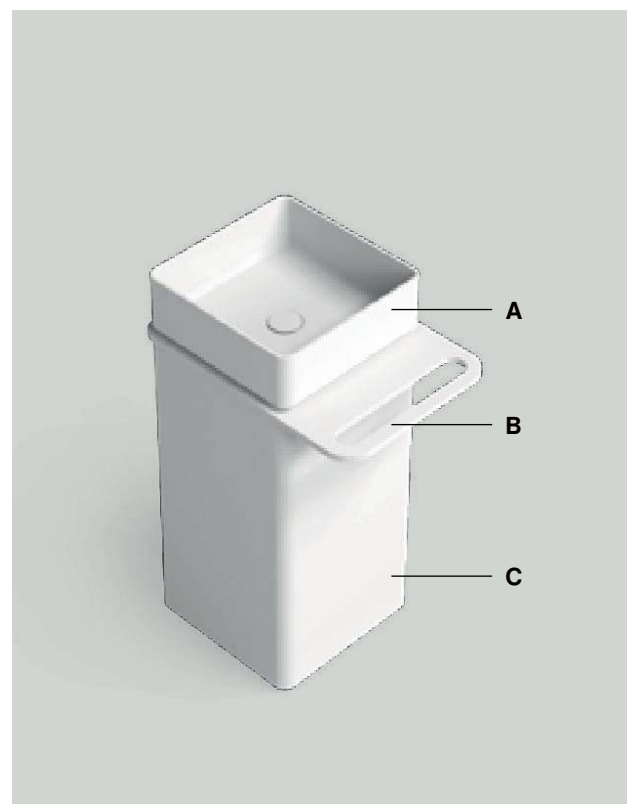

minima column

SOLID (bianco opaco | white matt) + Bicolor ① + Deepcolor ②

codice code	dimensioni dimensions					
	L|L		P|D		H|H	
	cm	inches	cm	inches	cm	inches
A M07348	37	14' 5/8	37	14' 5/8	13	5' 1/8
B X00401A	55	21' 5/8	39	15' 3/8	1.5	5/8
C C01526A	37	14' 5/8	37	14' 5/8	72.5	28' 4/8

codice code	dimensioni dimensions					
	L|L		P|D		H|H	
	cm	inches	cm	inches	cm	inches
A M07349	Ø 37	Ø14' 5/8			13	5' 1/8
B X00400A	55	21' 5/8	39	15' 3/8	1.5	5/8
C C01525A	Ø 37	Ø14' 5/8			72.5	28' 4/8