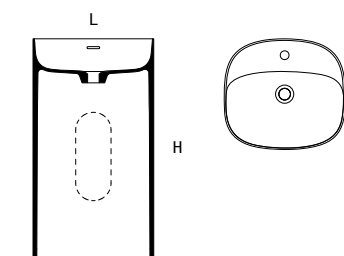

five

SOLID (bianco opaco | white matt) + Bicolor + Deepcolor

codice code	dimensioni dimensions					
	L|L		P|D		H|H	
	cm	inches	cm	inches	cm	inches
C01360	48	18' 7/8	38	15'	87	34' 2/8

codice code	dimensioni dimensions					
	L|L		P|D		H|H	
	cm	inches	cm	inches	cm	inches
C01367	48	18' 7/8	44	17' 3/8	87	34' 2/8

colori standard
standard colours

a richiesta
custom

installazione
installation

centro stanza
freestanding
a parete
near the wall

miscelatori
taps

certificazioni
certifications