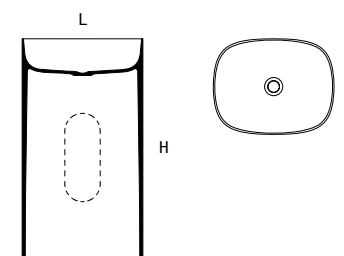

codice code	dimensioni dimensions					
	L L cm inches		P D cm inches		H H cm inches	
C01157	44	17' 3/8	44	17' 3/8	87	34' 2/8

colori standard
standard colours

a richiesta
custom

installazione
installation

centro stanza
freestanding

miscelatori
taps

certificazioni
certifications

five

SOLID (bianco opaco | white matt) + Bicolor  + Deepcolor 

codice code	dimensioni dimensions					
	L L		P D		H H	
	cm	inches	cm	inches	cm	inches
C01360	48	18' 7/8	38	15'	87	34' 2/8

codice code	dimensioni dimensions					
	L L		P D		H H	
	cm	inches	cm	inches	cm	inches
C01367	48	18' 7/8	44	17' 3/8	87	34' 2/8

colori standard
standard colours

a richiesta
custom

installazione
installation