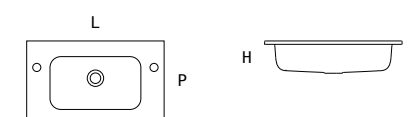

P|D 35.5 14'
H|H 14.3 5' 4/8
S|T 1.5 5/8

1 vasca | single bowl

M06963	L L	60.5	23' 7/8
M06895	L L	70.5	27' 6/8
M07333	L L	80.5	31' 6/8
M06964	L L	90.5	35' 5/8
M06894	L L	95.5	37' 5/8
M06890	L L	105.5	41' 4/8
M06879	L L	120.5	47' 4/8