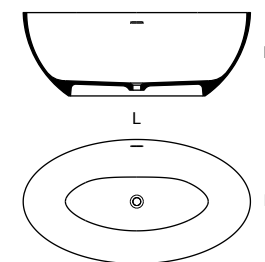

codice code	dimensioni dimensions				capacità capacity	
	L|L cm inches	P|D cm inches	H|H cm inches	Lt|Lt gal		
C01416	150 59"	82 32"	55 22"	280 74