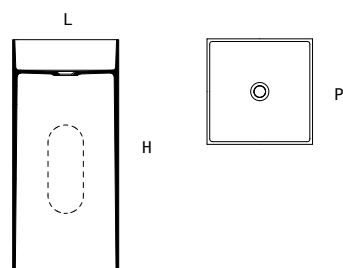

miscelatori
taps

certificazioni
certifications

kubik

SOLID (bianco opaco | white matt) + Bicolor ① + Deepcolor ②

codice code	dimensioni dimensions					
	L L cm inches		P D cm inches		H H cm inches	
C01527	40	15' 6/8	40	15' 6/8	87	34' 2/8