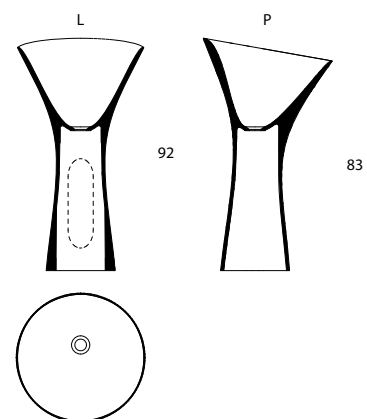

codice code	dimensioni dimensions			
	cm		inches	
C01474	Ø 51	20' 1/8	92	36' 2/8