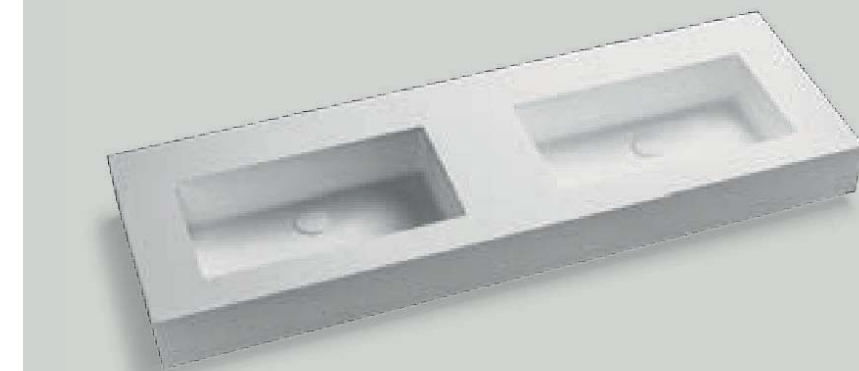

VASCA DOPPIA
DOUBLE BOWL

colori standard
standard colours

bianco white
tortora tortora
grigio grey
cenere ash
cappuccino cappuccino
nero black

a richiesta
custom

ral/ncs

miscelatori
taps

certificazioni
certifications