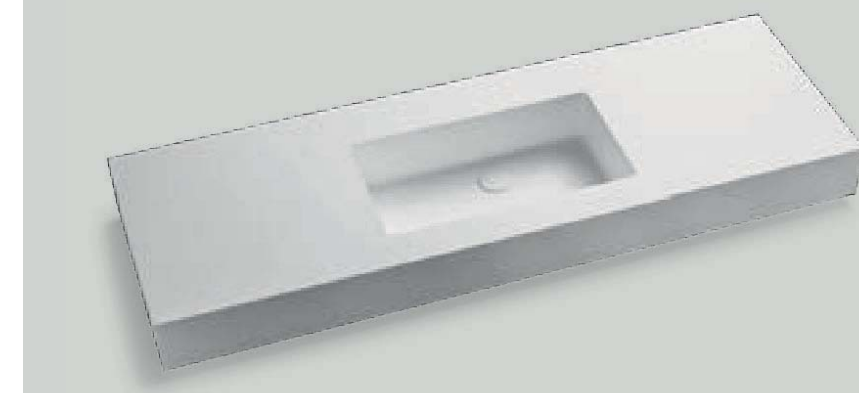

a richiesta
custom

ral/ncs

miscelatori
taps

certificazioni
certifications

top scatolati a misura

bespoke basins with apron

SOLID® (bianco opaco | white matt) + Bicolor  + Deepcolor 

VASCA SINGOLA
SINGLE BOWL