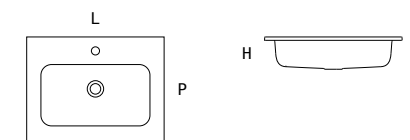

plano 46

MINERALSOLID (bianco opaco | white matt)

MINERALMARMO® (bianco lucido | white glossy)

cm		inches		codice code	lunghezza length	cm	inches	codice code	lunghezza length	cm	inches

P|D 46 18' 1/8
H|H 14.3 5' 4/8
S|T 1.5 5/8

1 vasca | single bowl