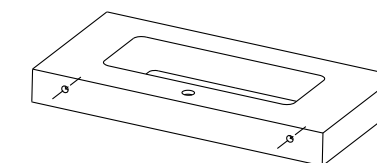

colori standard
standard colours