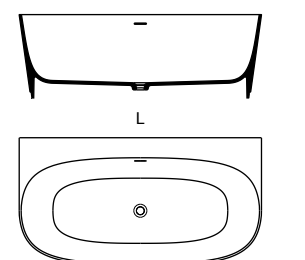

H

L

P max 84/33'
P min 76/29'

installazione
installation

centro stanza
freestanding

miscelatori
taps

certificazioni
certifications