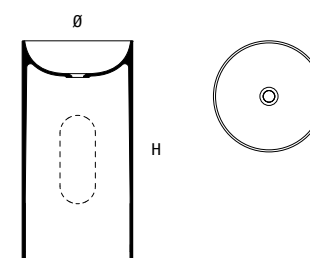

freestanding.

- 80 circle
- 82 kubik
- 84 five
- 86 royale
- 86 lisbona
- 88 boston
- 88 paris
- 90 minima column

circle

SOLID (bianco opaco | white matt) + Bicolor ● + Deepcolor ●

codice code	dimensioni dimensions		H H cm inches	
	cm	inches	cm	inches
C00917	Ø 44	17' 3/8	87	34' 2/8