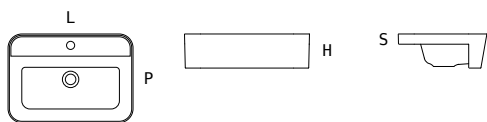

M07796	55	21' 5/8	39	15' 3/8	15	5' 7/8	4.5	1' 6/8
M07798	75	29' 4/8	39	15' 3/8	15	5' 7/8	4.5	1' 6/8