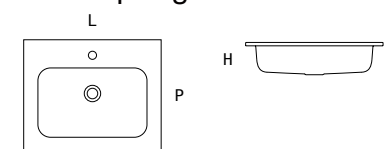

P|D 50.5 19' 7/8
H|H 14.3 5' 4/8
S|T 1.5 5/8

1 vasca | single bowl

M06986	L L	60.5	23' 7/8
M07500	L L	70.5	27' 6/8
M07071	L L	75.5	29' 6/8
M07418	L L	80.5	31' 6/8
M07570	L L	85.5	33' 5/8
M06988	L L	90.5	35' 5/8
M07571	L L	95.5	37' 5/8
M07419	L L	100.5	39' 5/8
M07501	L L	105.5	41' 4/8
M06987	L L	120.5	47' 4/8