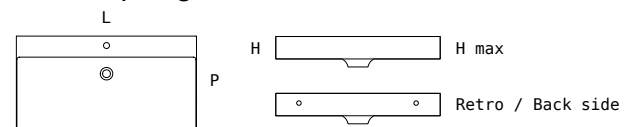

1 vasca | single bowl