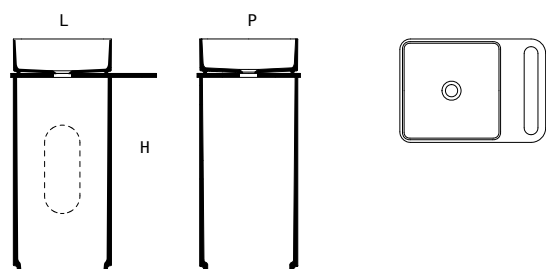

miscelatori
taps

certificazioni
certifications

minima column

SOLID (bianco opaco | white matt) + Bicolor ① + Deepcolor ②

codice code	dimensioni dimensions					
	L L		P D		H H	
	cm	inches	cm	inches	cm	inches
A M07348	37	14' 5/8	37	14' 5/8	13	5' 1/8
B X00401A	55	21' 5/8	39	15' 3/8	1.5	5/8
C C01526A	37	14' 5/8	37	14' 5/8	72.5	28' 4/8

codice code	dimensioni dimensions					
	L L		P D		H H	
	cm	inches	cm	inches	cm	inches
A M07349	Ø 37	Ø14' 5/8			13	5' 1/8
B X00400A	55	21' 5/8	39	15' 3/8	1.5	5/8
C C01525A	Ø 37	Ø14' 5/8			72.5	28' 4/8

colori standard
standard colours