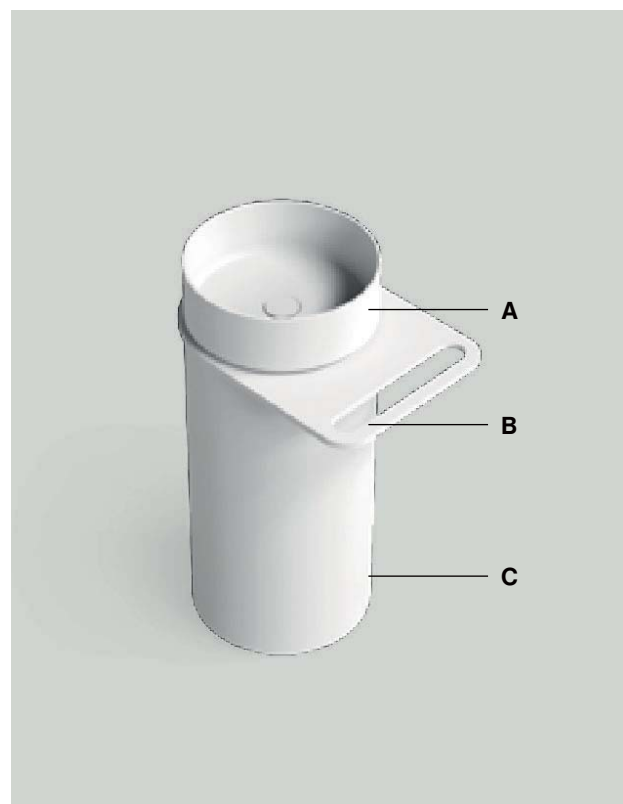

miscelatori
taps

certificazioni
certifications

minima column

SOLID (bianco opaco | white matt) + Bicolor ① + Deepcolor ②

codice code	dimensioni dimensions					
	L L		P D		H H	
	cm	inches	cm	inches	cm	inches
A M07348	37	14' 5/8	37	14' 5/8	13	5' 1/8
B X00401A	55	21' 5/8	39	15' 3/8	1.5	5/8
C C01526A	37	14' 5/8	37	14' 5/8	72.5	28' 4/8

codice code	dimensioni dimensions					
	L L		P D		H H	
	cm	inches	cm	inches	cm	inches
A M07349	Ø 37	Ø14' 5/8			13	5' 1/8
B X00400A	55	21' 5/8	39	15' 3/8	1.5	5/8
C C01525A	Ø 37	Ø14' 5/8			72.5	28' 4/8

colori standard
standard colours