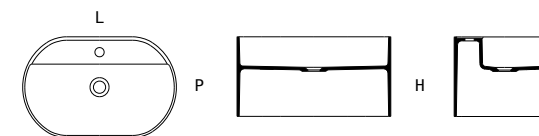

minima wall

SOLID (bianco opaco | white matt) + Bicolor ● + Deepcolor ●

OPTIONAL
asola porta asciugamano
loop-hole for towel

codice code	dimensioni dimensions					
	L|L cm inches		P|D cm inches		H|H cm inches	
C01524	58	22' 7/8	38	15'	30	11' 6/8

vista retro per fissaggi
back side fixing holes

colori standard
standard colours

a richiesta
custom

installazione
installation

centro stanza
freestanding
a parete
near the wall

miscelatori
taps

certificazioni
certifications