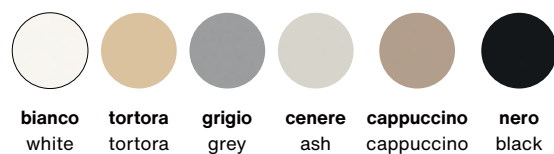

codice code	dimensioni dimensions					
	L L cm inches		P D cm inches		H H cm inches	

ovale | oval

C01294	48	18' 7/8	32	12' 5/8	13	5' 1/8
C01295	58	22' 7/8	38	15'	13	5' 1/8

colori standard standard colours