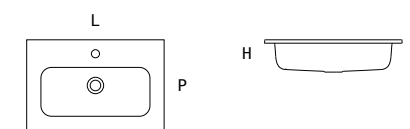

1 vasca | single bowl