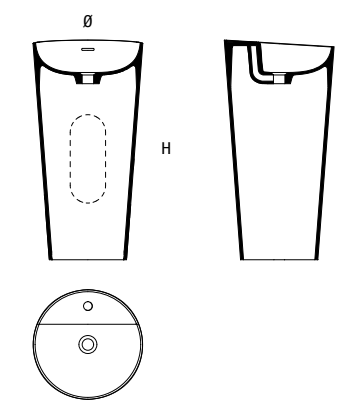

codice code	dimensioni dimensions			
	cm		inches	
	Ø	H	cm	inches
C01480	44	17' 3/8	87	34' 2/8