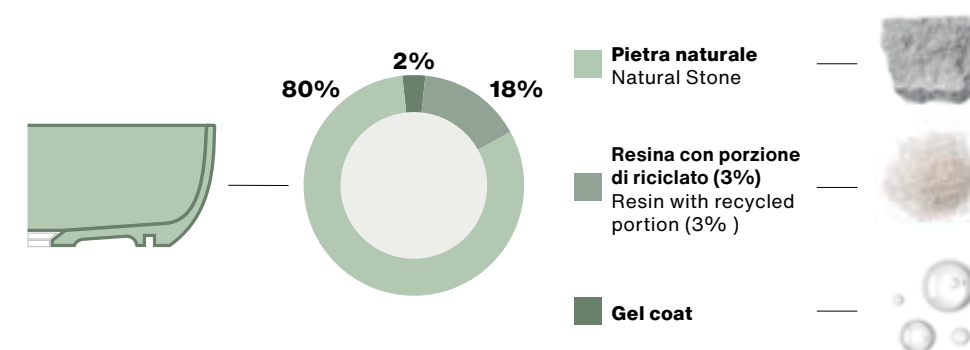

cast marble

mineralsolid
mineralmarmo®

I nostri prodotti in cast marble sono disponibili in diverse finiture, sia opache che lucide. Questi materiali superano la ceramica viste le caratteristiche tecniche superiori e sono spesso richiesti al posto della ceramica tradizionale. Garantiscono una maggiore resistenza anche con uno spessore inferiore, oltre a raggiungere dimensioni impensabili per materiali come la ceramica, il vetro e l'acrilico. Le finiture lucide di alta qualità sono paragonabili al vetro, pur mantenendo prestazioni tecniche eccezionali. La flessibilità produttiva consente inoltre una variabilità cromatica e una ripetitività senza pari con tolleranze minime tra lotti di produzione diversi.

Our cast marble products are available in multiple finishes, both matt and glossy. These materials out-perform ceramic with superior technical characteristics and are often specified in place of traditional ceramic. They guarantee greater resistance even with a lower thickness, in addition to achieving dimensions unthinkable for materials such as ceramic, glass and acrylic. The high-quality glossy finishes are comparable to glass, while maintaining exceptional technical performance. Production flexibility also allows for chromatic variability and unparalleled repetitiveness with minimum tolerances.