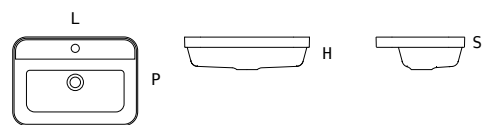

miscelatori | taps

certificazioni | certifications

star

MINERALMARMO® (bianco lucido | white glossy)

SOLID (bianco opaco | white matt) + Bicolor ● + Deepcolor ●

incasso
recessed
semi-incasso
semi-recessed

codice code	dimensioni dimensions							
	L L		P D		H H		S T	
	cm	inches	cm	inches	cm	inches	cm	inches