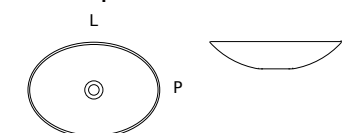

ovale | oval