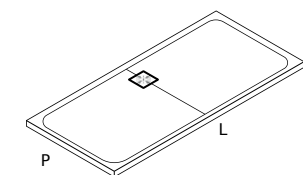

colori standard
standard colours

bianco
white

		codice code	lunghezza length	
cm	inches		cm	inches

piletta centrale | central drain hole

P D	70	27' 4/8
	80	31' 4/8
S T	3	1' 1/8

M07946A	L L	170	66' 7/8
---------	-----	-----	---------