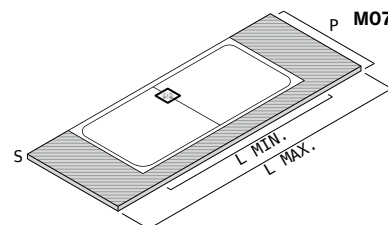

piletta centrale | central drain hole

P|D **80÷90** 31' 4/8 ÷ 35' 3/8
S|T **3** 1' 1/8

M07242A L min160 max250
min 55' 1/8 max 98' 3/8

installazione
installation

appoggio
on floor
semi-incasso
semi-recessed
incasso
recessed

certificazioni
certifications