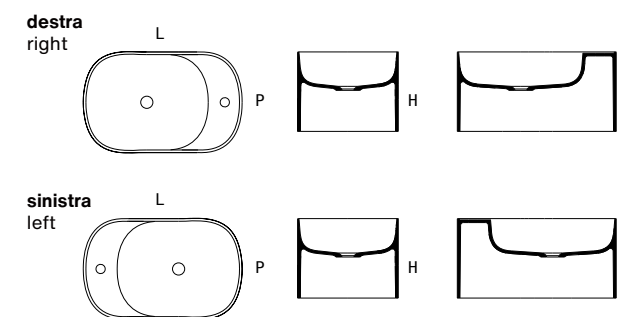

codice code	dimensioni dimensions					
	L|L		P|D		H|H	
	cm	inches	cm	inches	cm	inches
C01523	60	23' 5/8	38	15'	30	11' 6/8