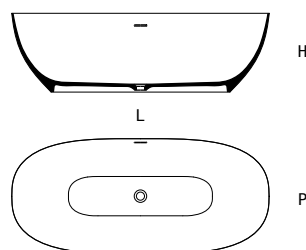

certificazioni
certifications

penny

SOLID (bianco opaco | white matt) + Bicolor ① + Deepcolor ②

codice code	dimensioni dimensions	P D		H H		capacità capacity	
		L L cm inches	cm inches	cm inches	cm inches	Lt Lt gal	gal
C01508 MICRO	150 59"	70 27"	52 20"	247 25			
C01453 SMALL	160 63"	70 27"	52 21"	268 71			
C01228B MID	170 67"	76 30"	52 21"	320 85			
C01455 LARGE	180 71"	80 31"	52 21"	370 98			