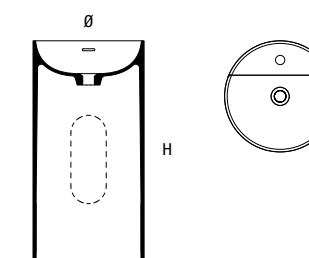

circle

SOLID (bianco opaco | white matt) + Bicolor ● + Deepcolor ●

codice code	dimensioni dimensions		H|H cm inches	
	cm	inches	cm	inches
C00917	Ø 44	17' 3/8	87	34' 2/8

codice code	dimensioni dimensions		H|H cm inches	
	cm	inches	cm	inches
C01000	Ø 44	17' 3/8	87	34' 2/8

colori standard
standard colours

a richiesta
custom

installazione
installation

centro stanza
freestanding
a parete
near the wall

miscelatori
taps

certificazioni
certifications